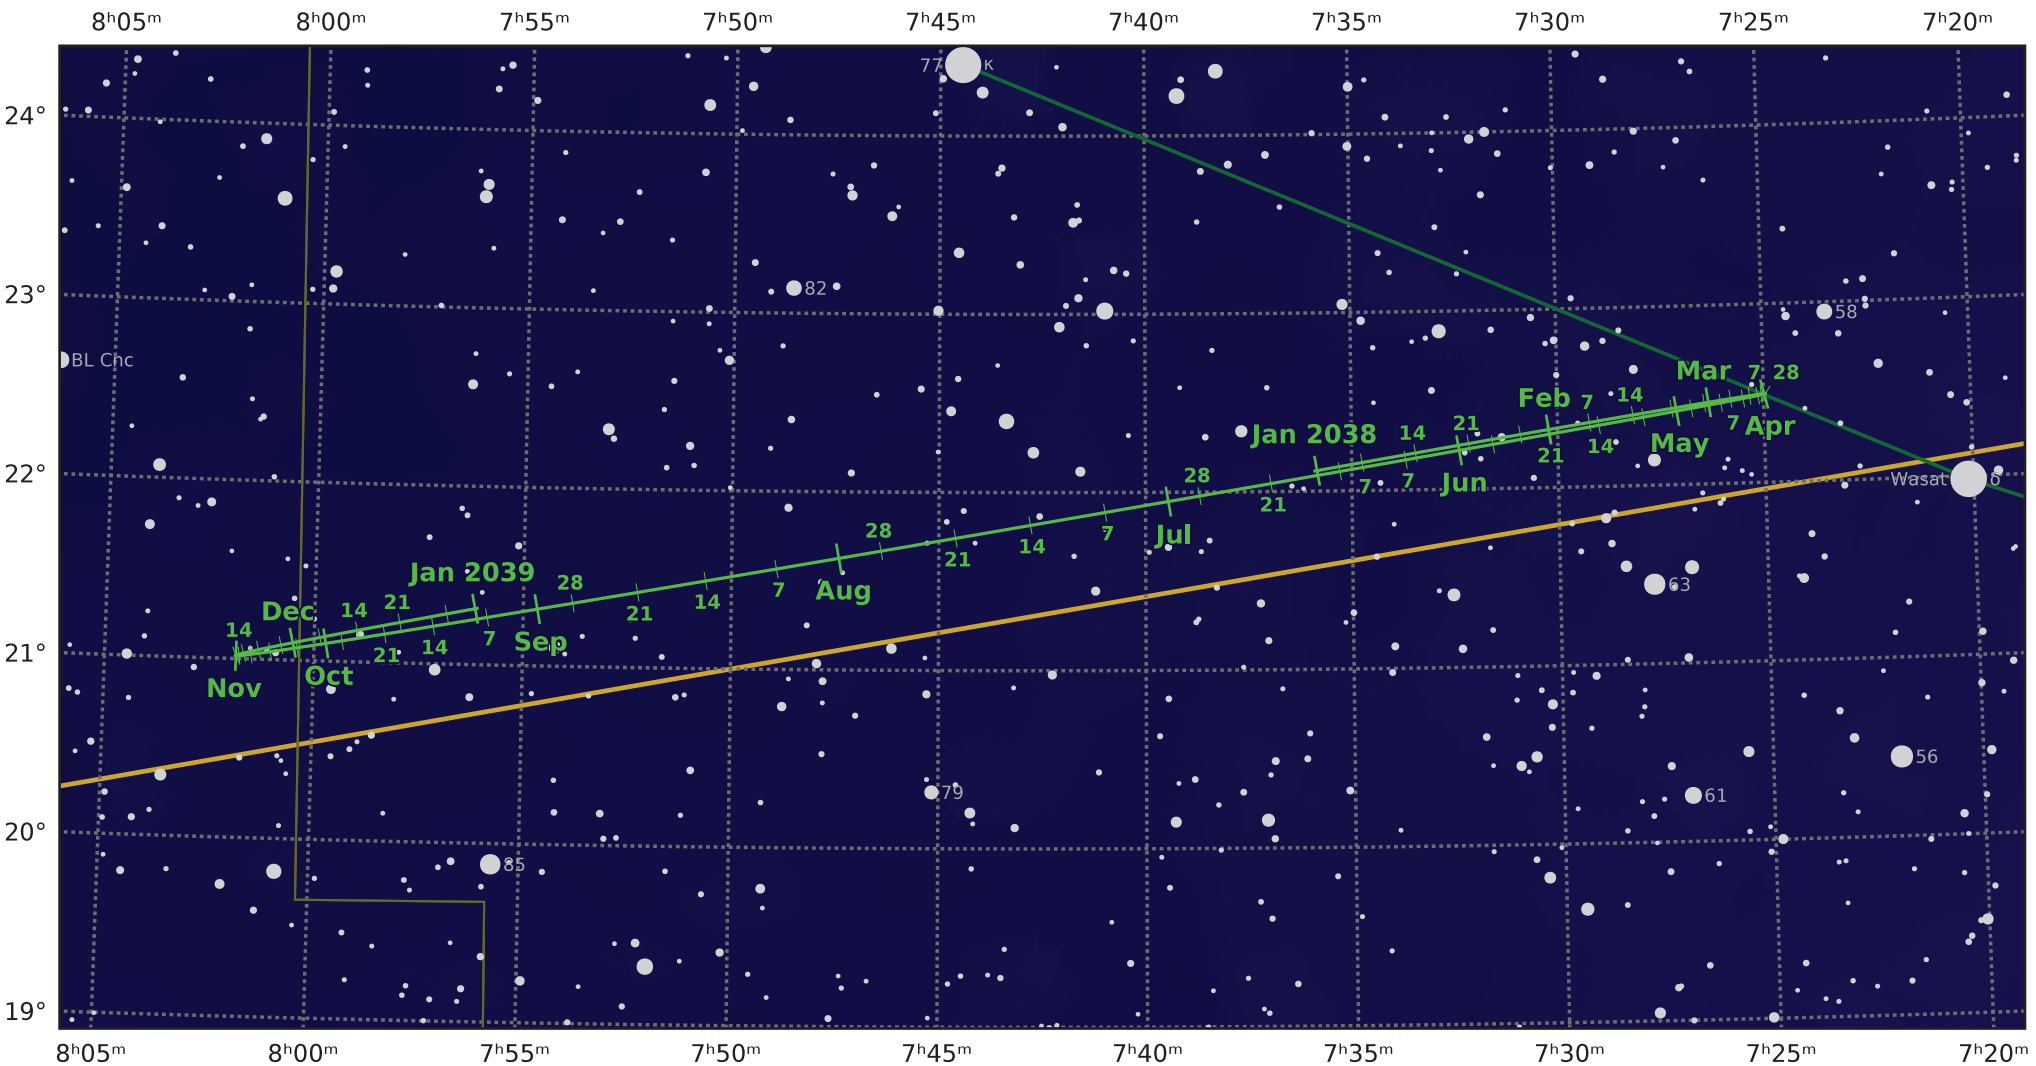

# The path of Uranus in 2038

© Dominic Ford 2011–2021. Downloaded from <https://in-the-sky.org>

Magnitude scale: •10.0 •9.5 •9.0 •8.5 •8.0 •7.5 •7.0 •6.5 •6.0 •5.5 •5.0 •4.5 •4.0 •3.5

— Ecliptic Plane — Galactic Plane