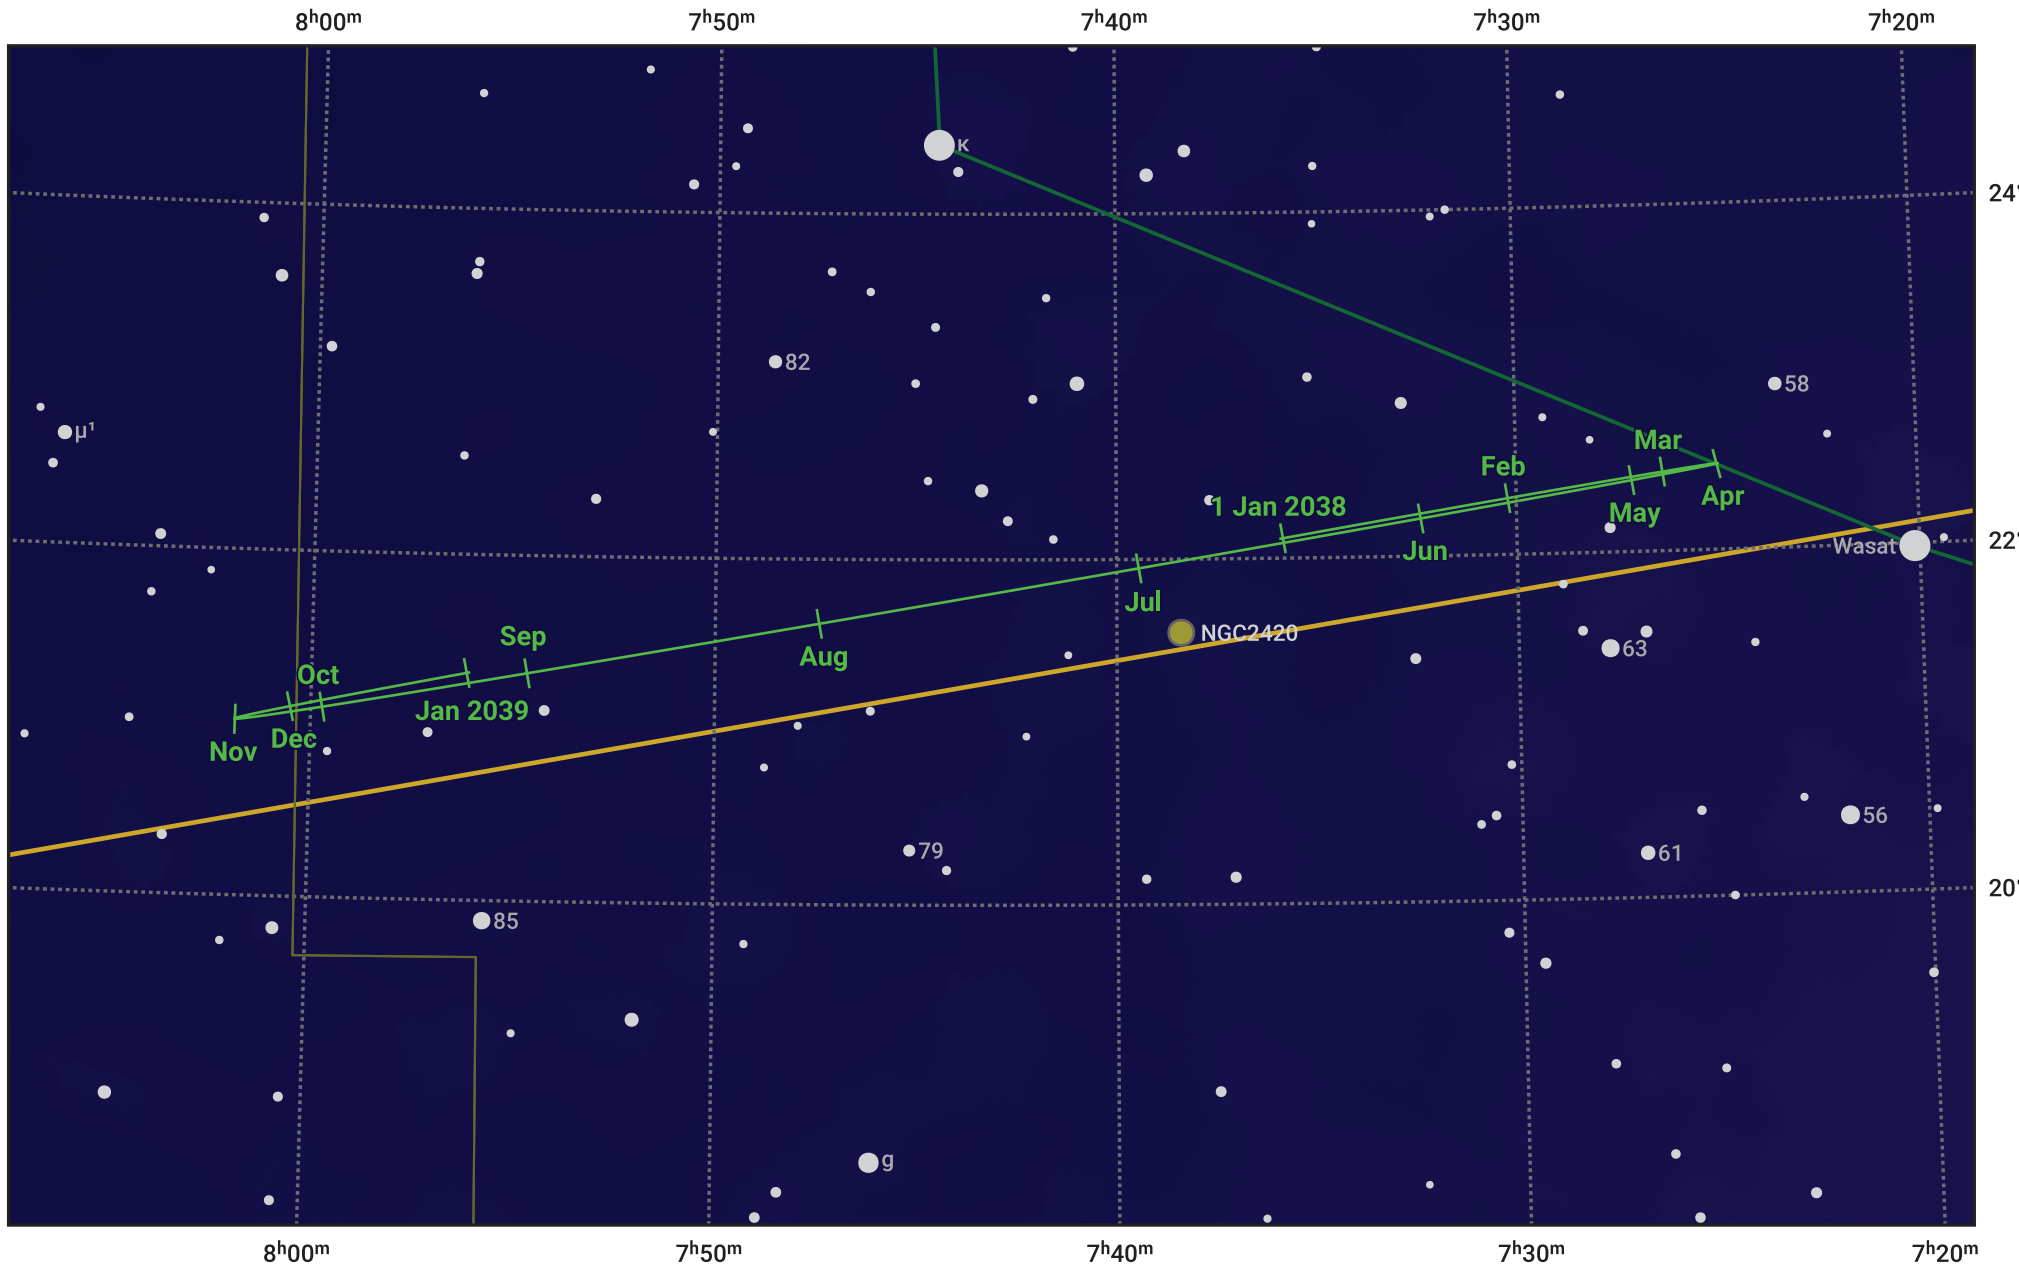

The path of Uranus in 2038

© Dominic Ford 2011–2023. Date markers placed at midnight UTC. Downloaded from <https://in-the-sky.org>

Magnitude scale: ● 8.0 ● 7.0 ● 6.0 ● 5.0 ● 4.0 ● 3.0

— Ecliptic Plane

● Galaxy
 ■ Bright nebula
 ● Open cluster
 ⊕ Globular cluster

Date	Mag	Angular size
2038 Jan 1	5.4	4.0"
2038 Apr 1	5.5	3.8"
2038 Jul 1	5.7	3.6"
2038 Oct 1	5.6	3.7"
2039 Jan 1	5.4	4.0"