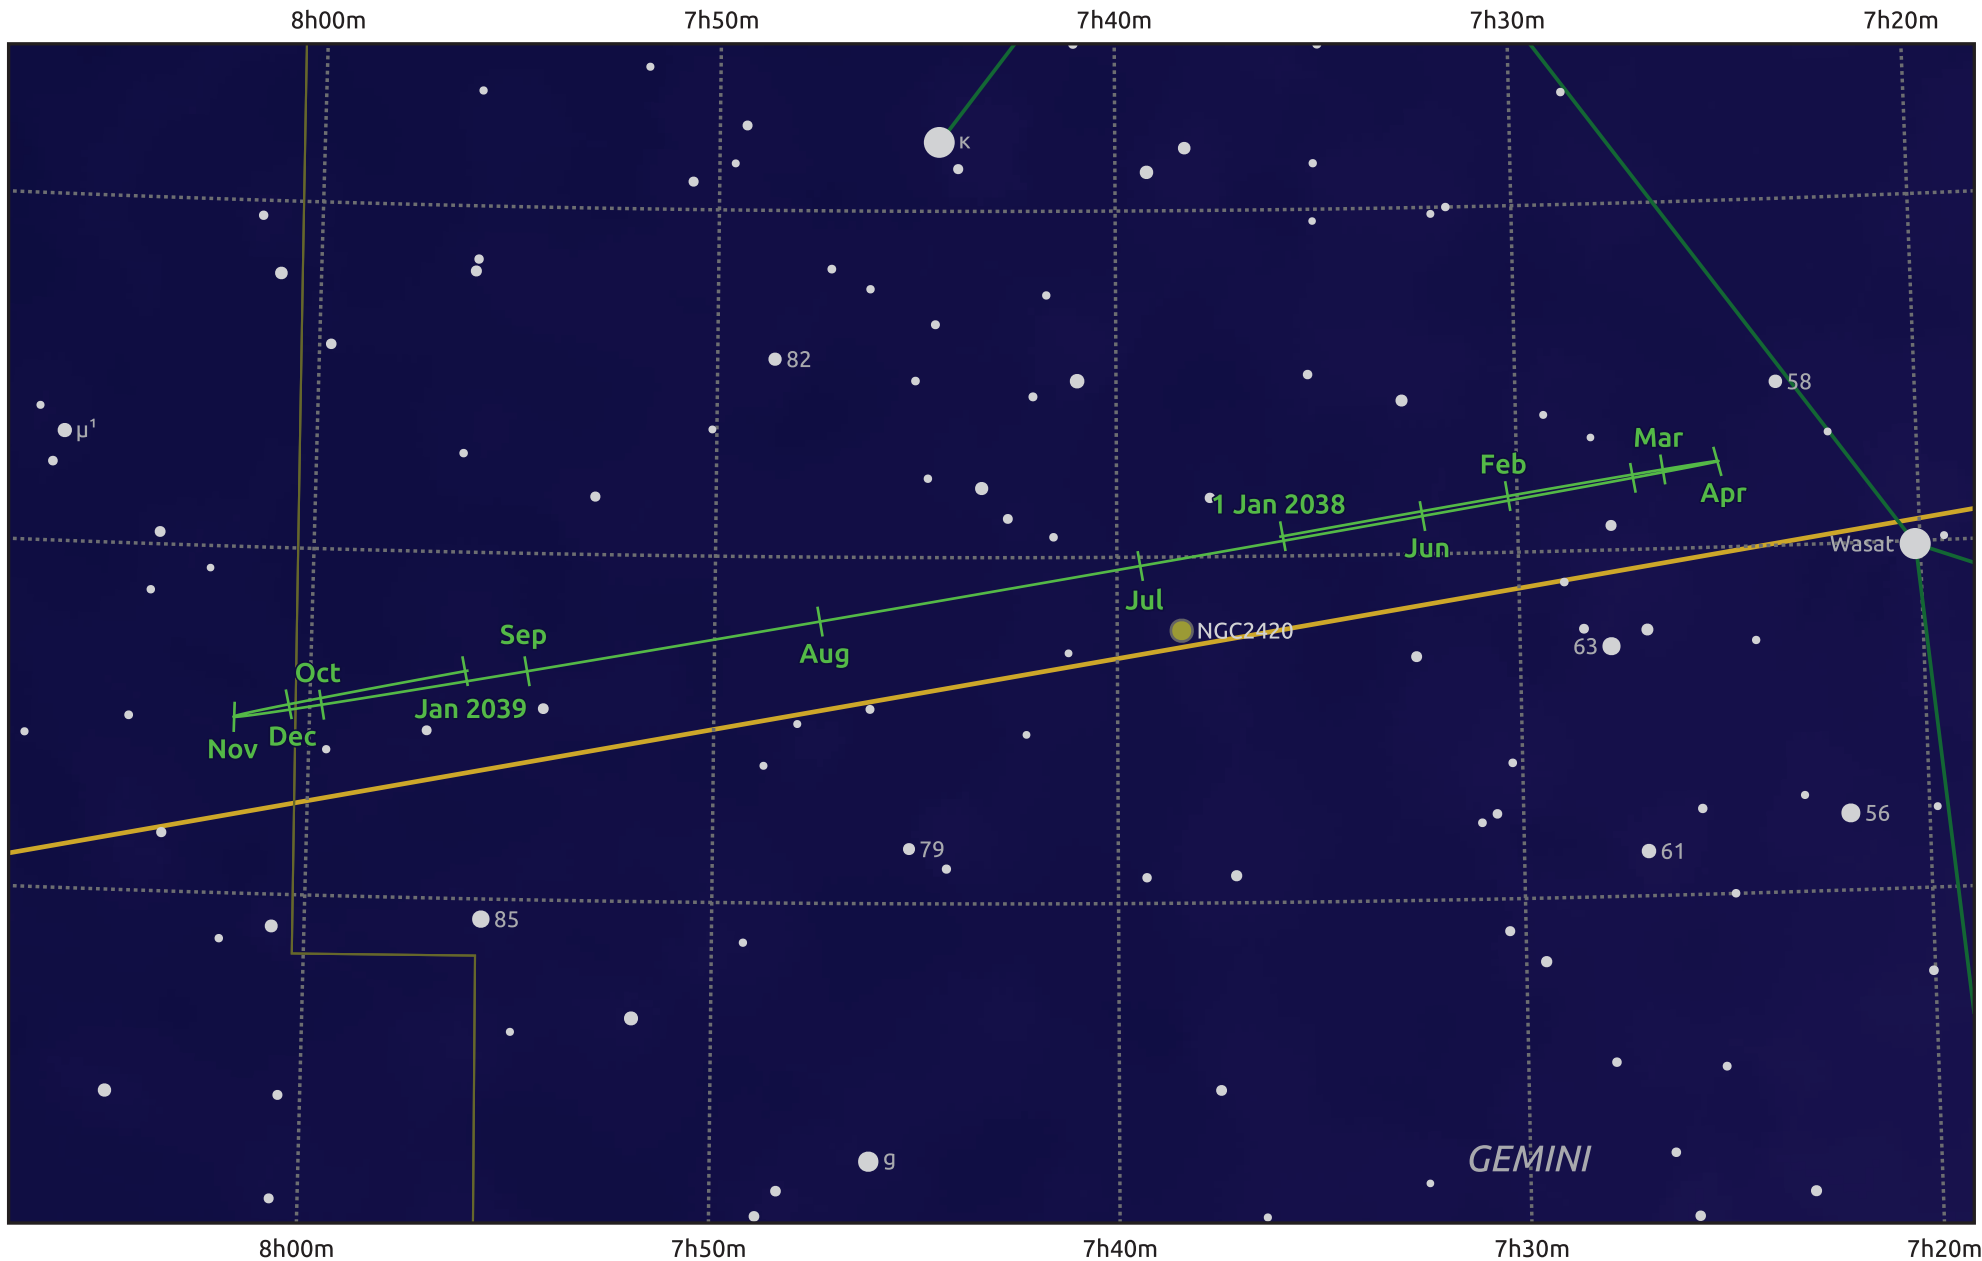

# The path of Uranus in 2038

© Dominic Ford 2011–2025. Date markers placed at midnight UTC. Downloaded from <https://in-the-sky.org>

Magnitude scale: ● 8.0 ● 7.0 ● 6.0 ● 5.0 ● 4.0 ● 3.0

— Ecliptic Plane

- Galaxy
- Bright nebula
- Open cluster
- Globular cluster
- Planetary nebula

Date	Mag	Angular size
2038 Jan 1	5.4	4.0"
2038 Apr 1	5.5	3.8"
2038 Jul 1	5.7	3.6"
2038 Oct 1	5.6	3.7"
2039 Jan 1	5.4	4.0"