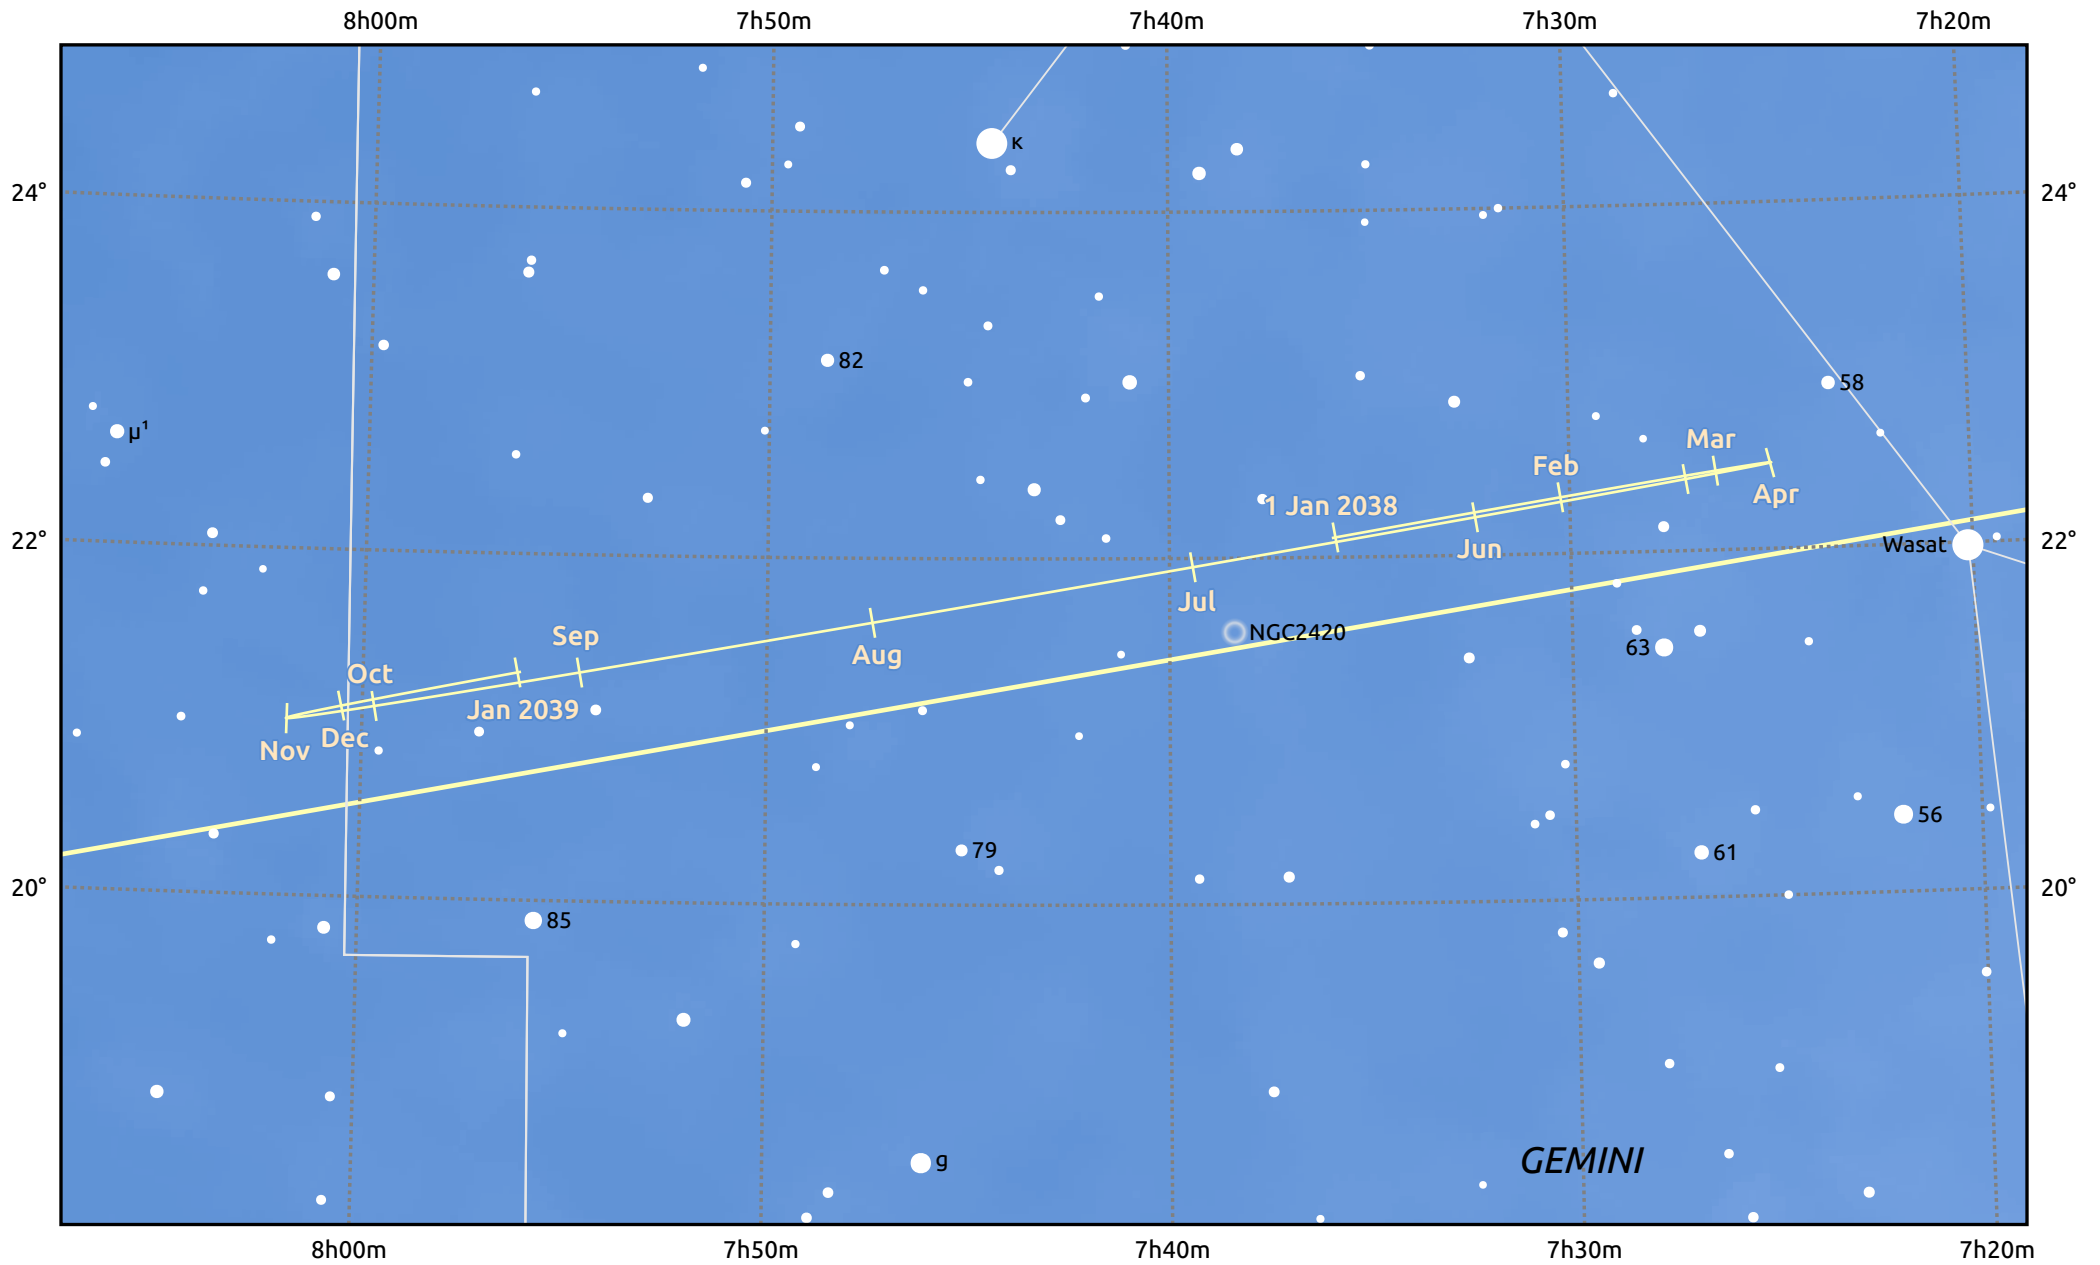

# The path of Uranus in 2038

© Dominic Ford 2011–2025. Date markers placed at midnight UTC. Downloaded from <https://in-the-sky.org>

Magnitude scale: ● 8.0 ● 7.0 ● 6.0 ● 5.0 ● 4.0 ● 3.0

— Ecliptic Plane

Galaxy Bright nebula Open cluster Globular cluster Planetary nebula

Date	Mag	Angular size
2038 Jan 1	5.4	4.0"
2038 Apr 1	5.5	3.8"
2038 Jul 1	5.7	3.6"
2038 Oct 1	5.6	3.7"
2039 Jan 1	5.4	4.0"