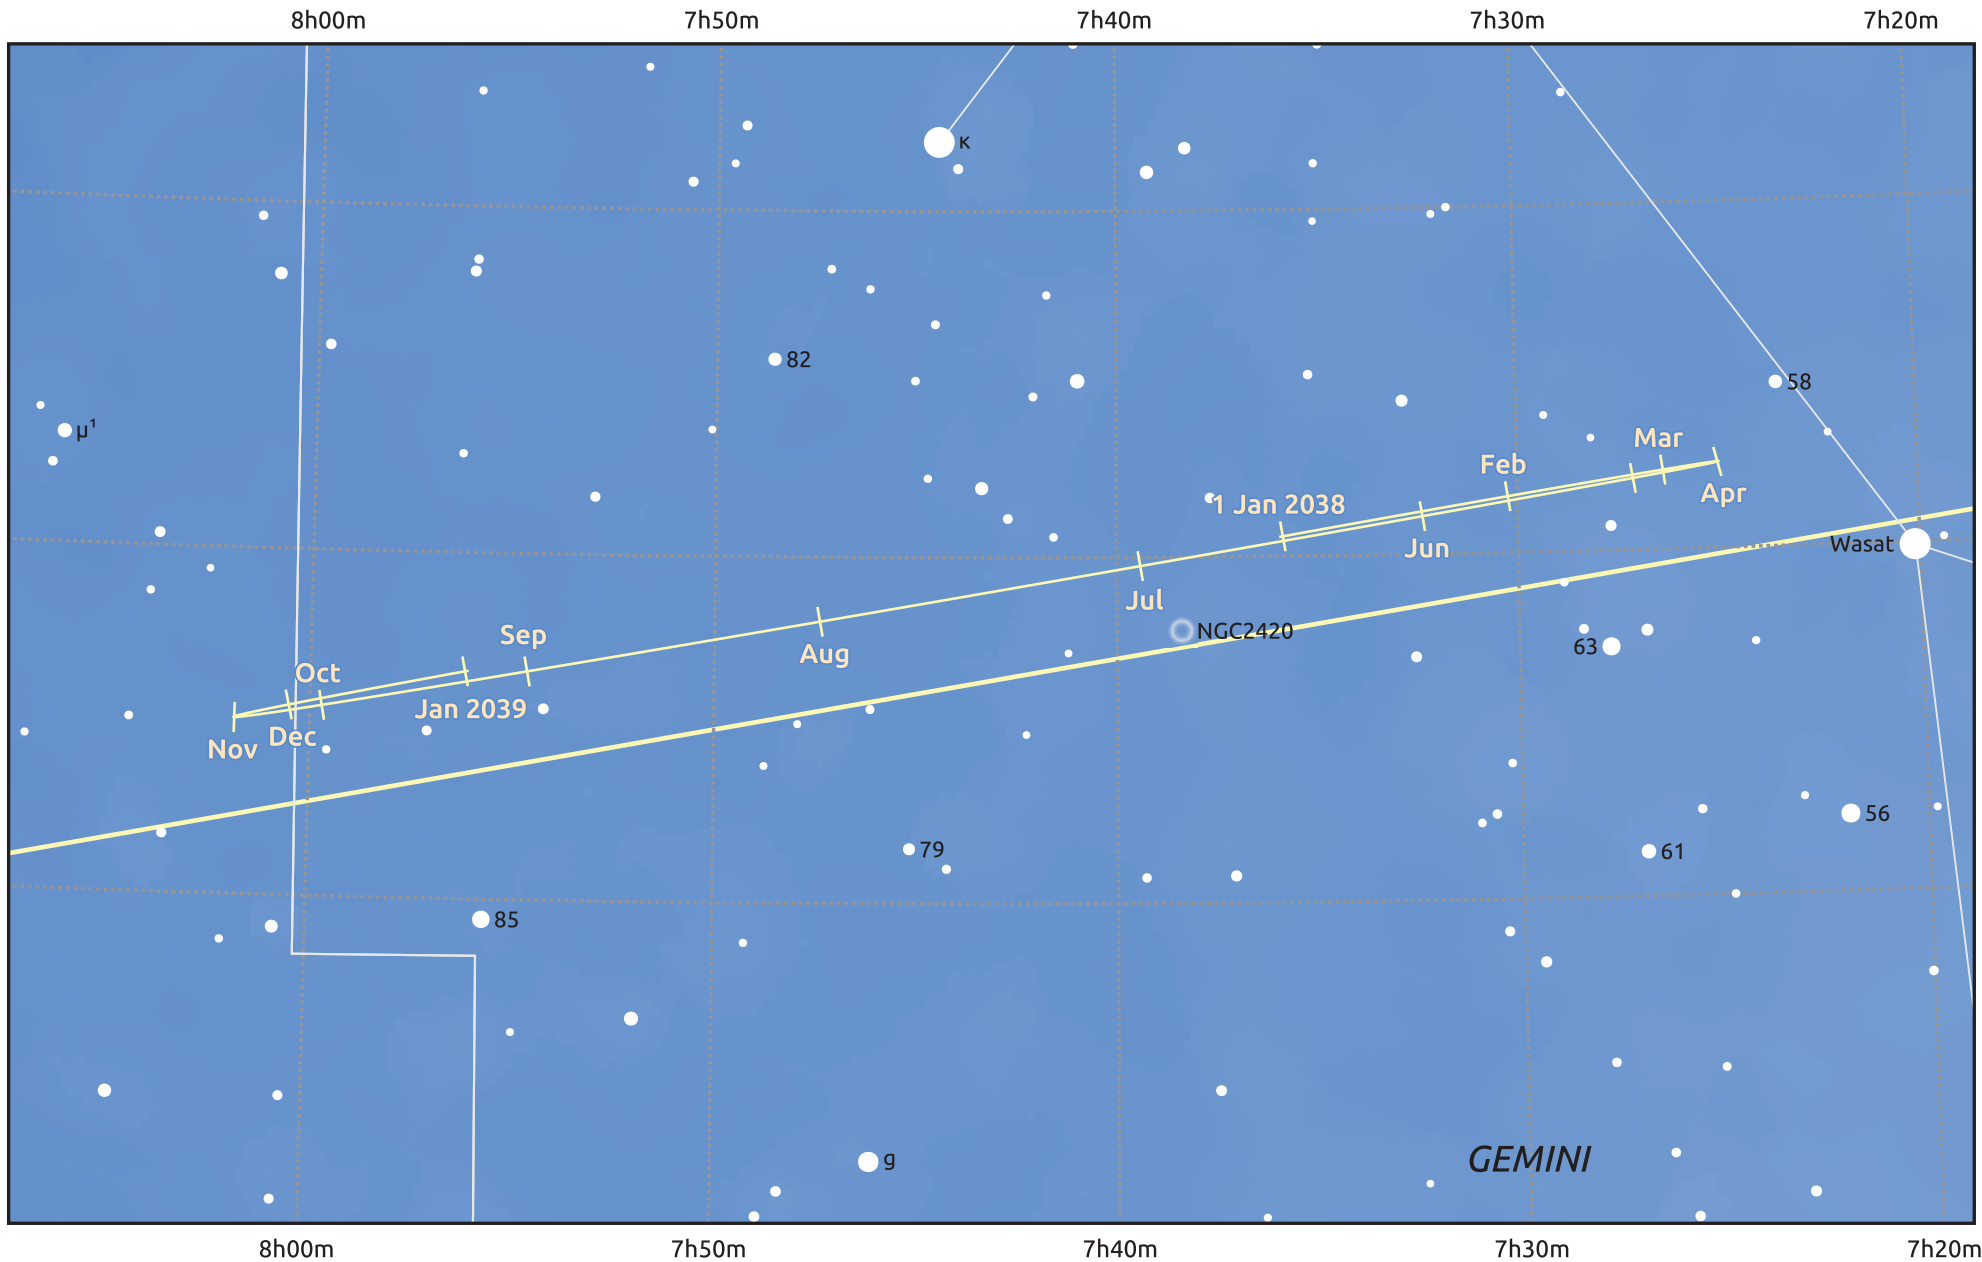

# The path of Uranus in 2038

© Dominic Ford 2011–2025. Date markers placed at midnight UTC. Downloaded from <https://in-the-sky.org>

Magnitude scale: ● 8.0 ● 7.0 ● 6.0 ● 5.0 ● 4.0 ● 3.0

— Ecliptic Plane

Galaxy Bright nebula Open cluster Globular cluster Planetary nebula

Date	Mag	Angular size
2038 Jan 1	5.4	4.0"
2038 Apr 1	5.5	3.8"
2038 Jul 1	5.7	3.6"
2038 Oct 1	5.6	3.7"
2039 Jan 1	5.4	4.0"