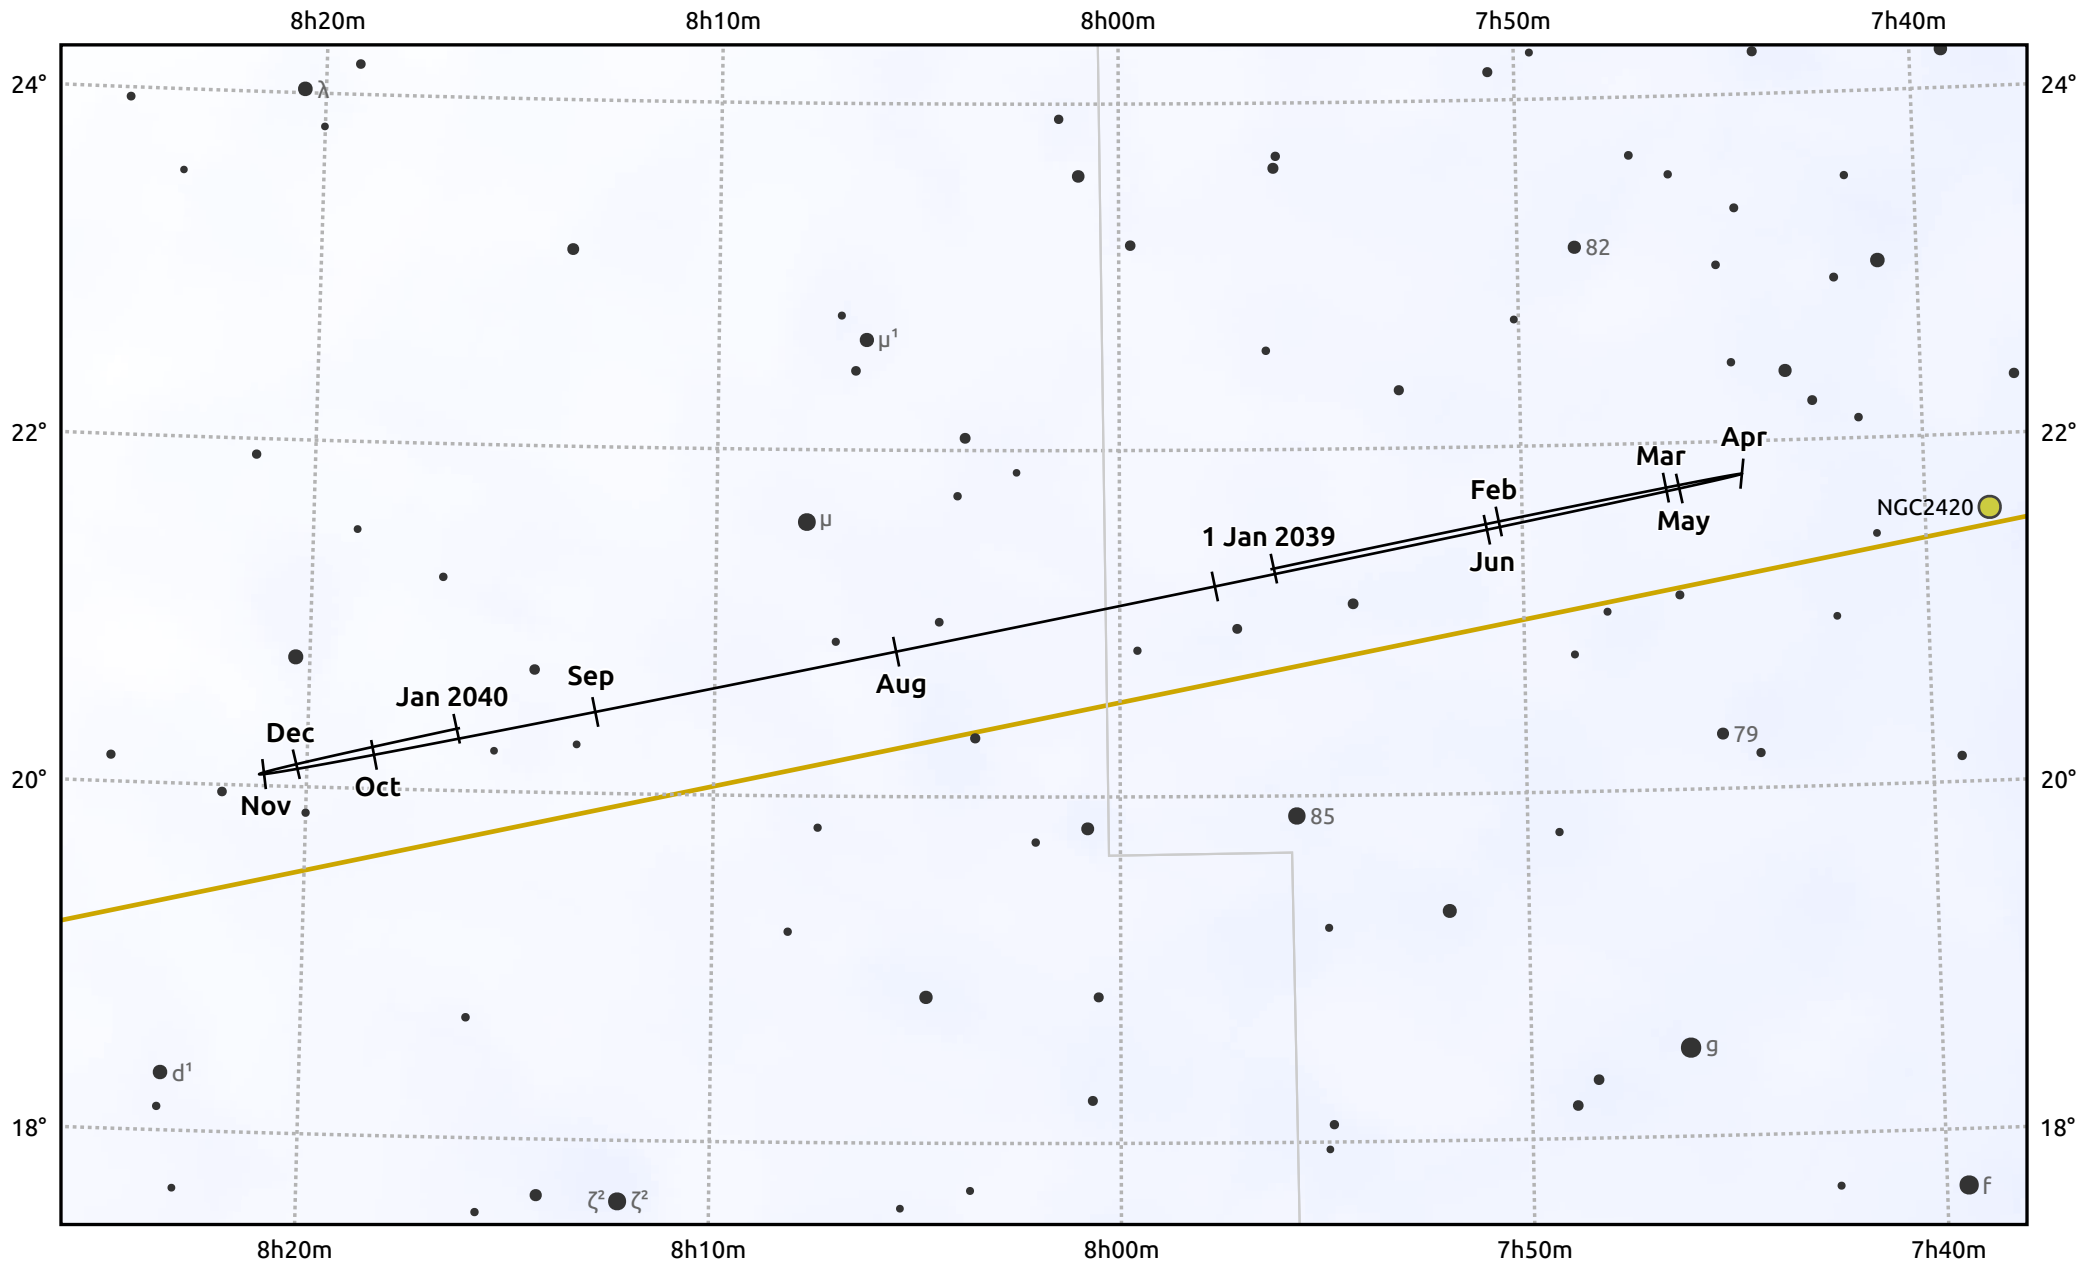

# The path of Uranus in 2039

© Dominic Ford 2011–2025. Date markers placed at midnight UTC. Downloaded from <https://in-the-sky.org>

Magnitude scale: • 8.0 • 7.0 • 6.0 • 5.0 ● 4.0

— Ecliptic Plane

● Galaxy   
 ■ Bright nebula   
 ● Open cluster   
 ● Globular cluster   
 + Planetary nebula

Date	Mag	Angular size
2039 Jan 1	5.4	4.0"
2039 Apr 1	5.5	3.8"
2039 Jul 1	5.6	3.6"
2039 Oct 1	5.6	3.7"
2040 Jan 1	5.4	4.0"