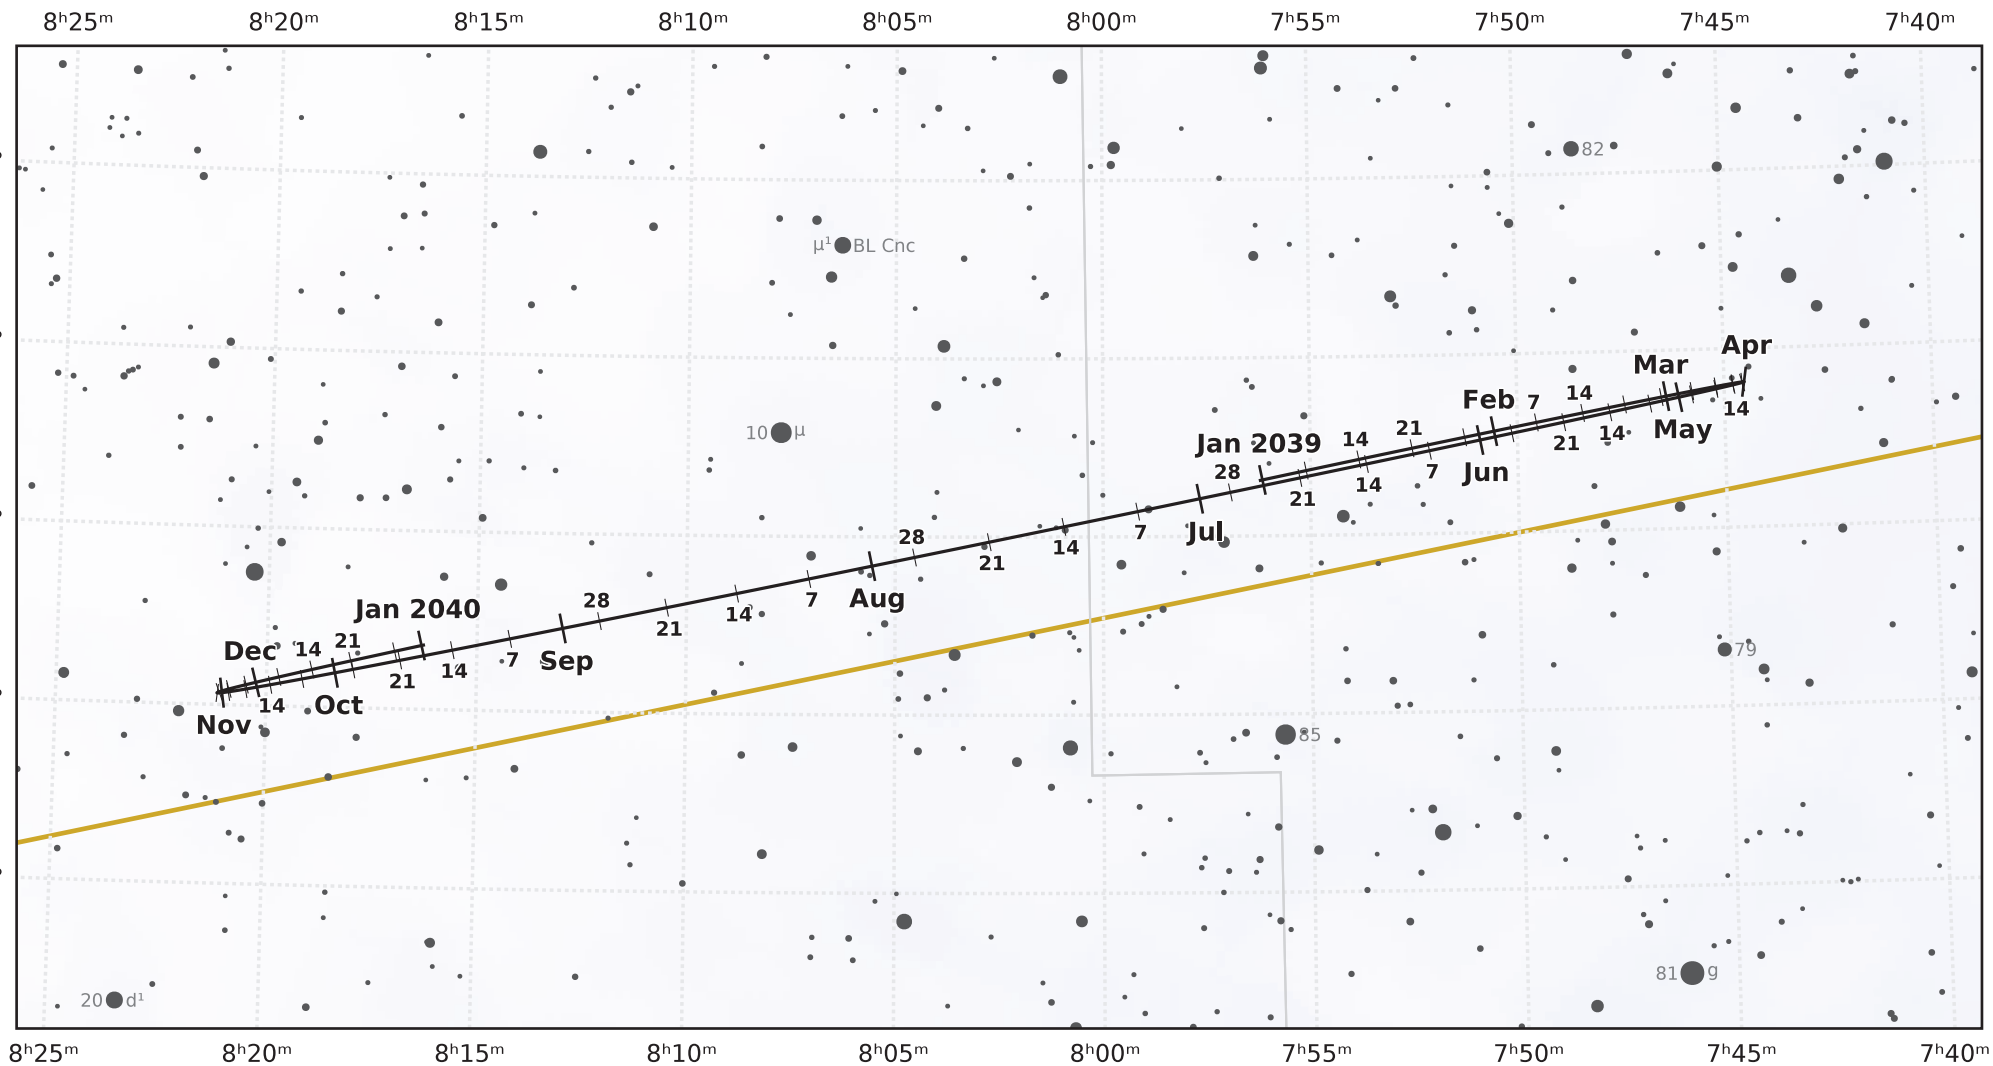

The path of Uranus in 2039

© Dominic Ford 2011–2021. Downloaded from <https://in-the-sky.org>

Magnitude scale: \bullet 10.0 \bullet 9.5 \bullet 9.0 \bullet 8.5 \bullet 8.0 \bullet 7.5 \bullet 7.0 \bullet 6.5 \bullet 6.0 \bullet 5.5 \bullet 5.0 \bullet 4.5

— The Equator

— Ecliptic Plane

— Galactic Plane