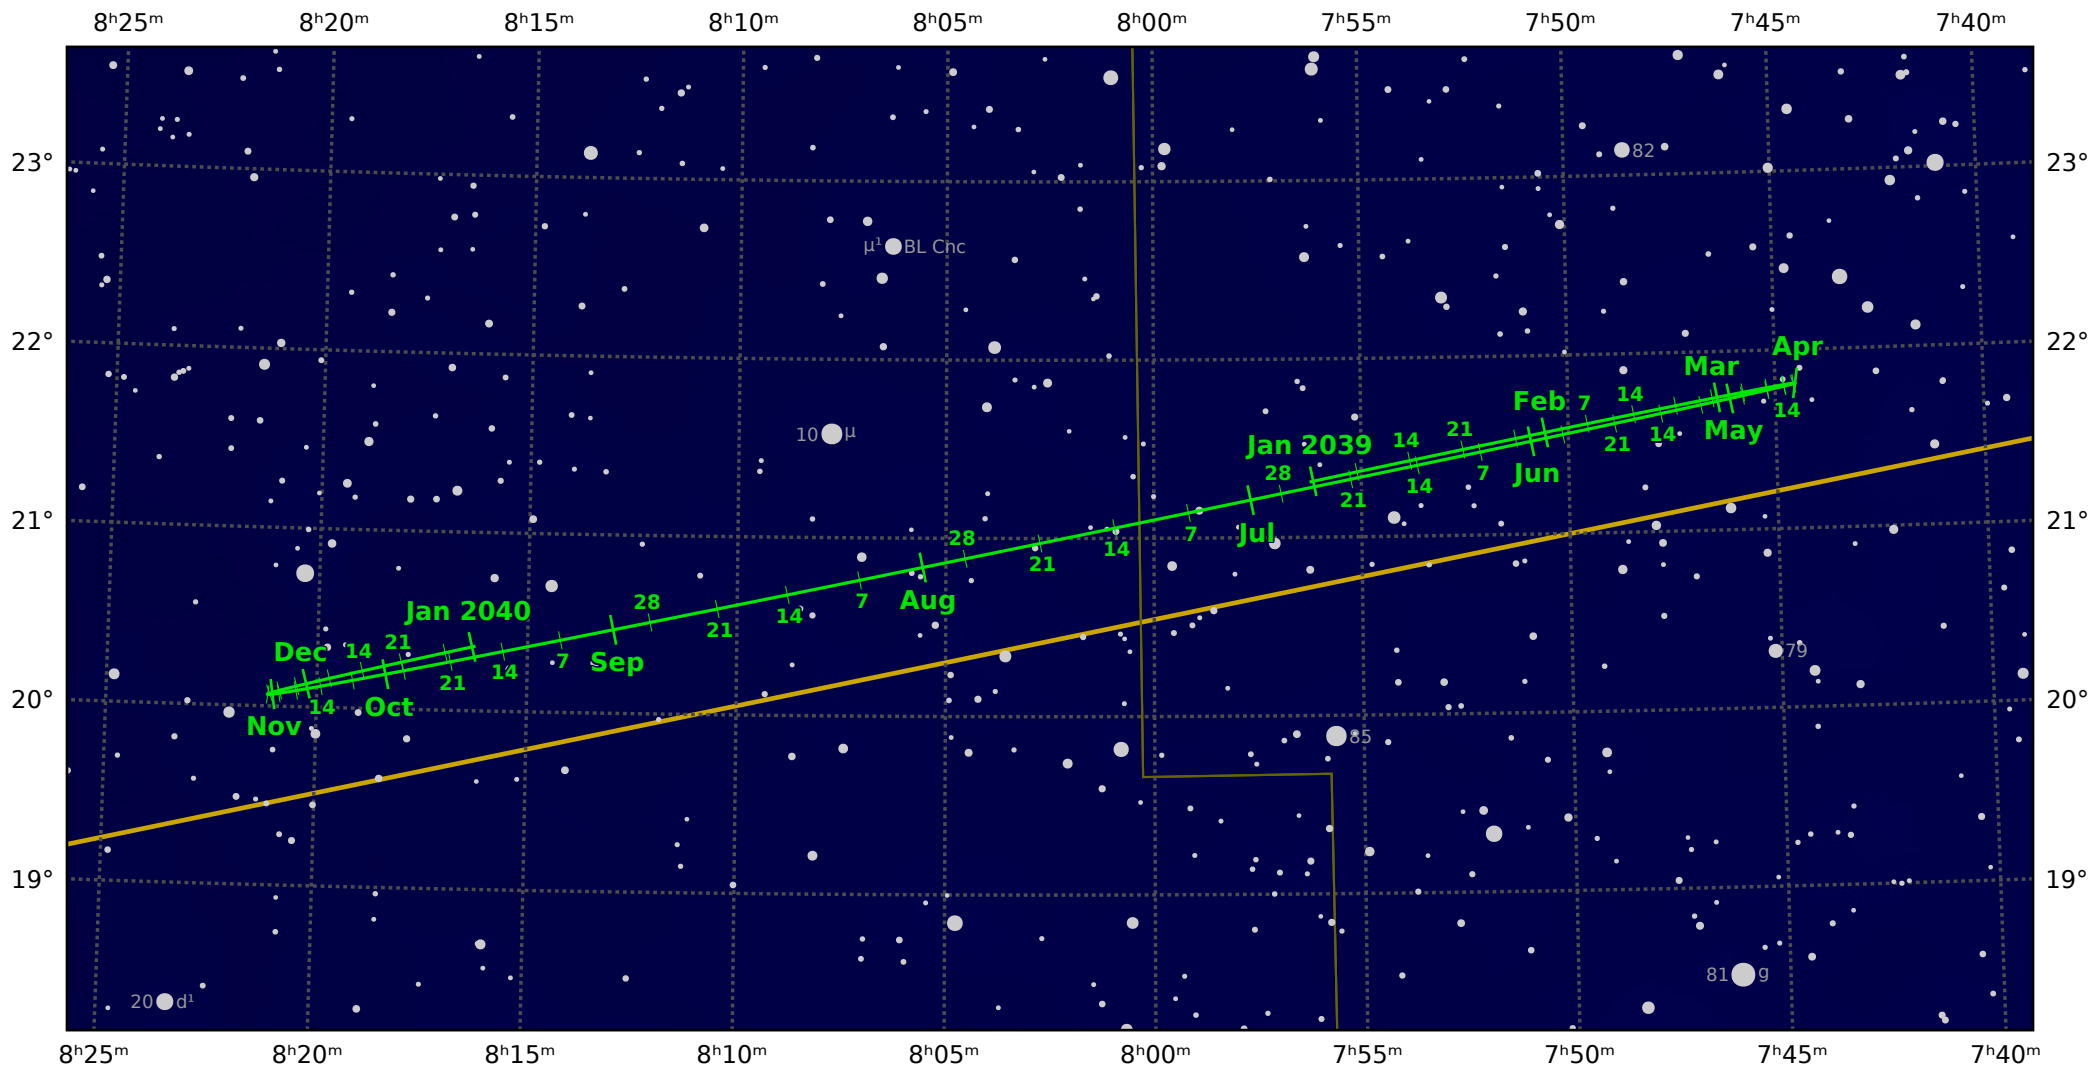

The path of Uranus in 2039

© Dominic Ford 2011–2021. Downloaded from <https://in-the-sky.org>

Magnitude scale: •10.0 •9.5 •9.0 •8.5 •8.0 •7.5 •7.0 •6.5 •6.0 •5.5 •5.0 •4.5

— Ecliptic Plane — Galactic Plane