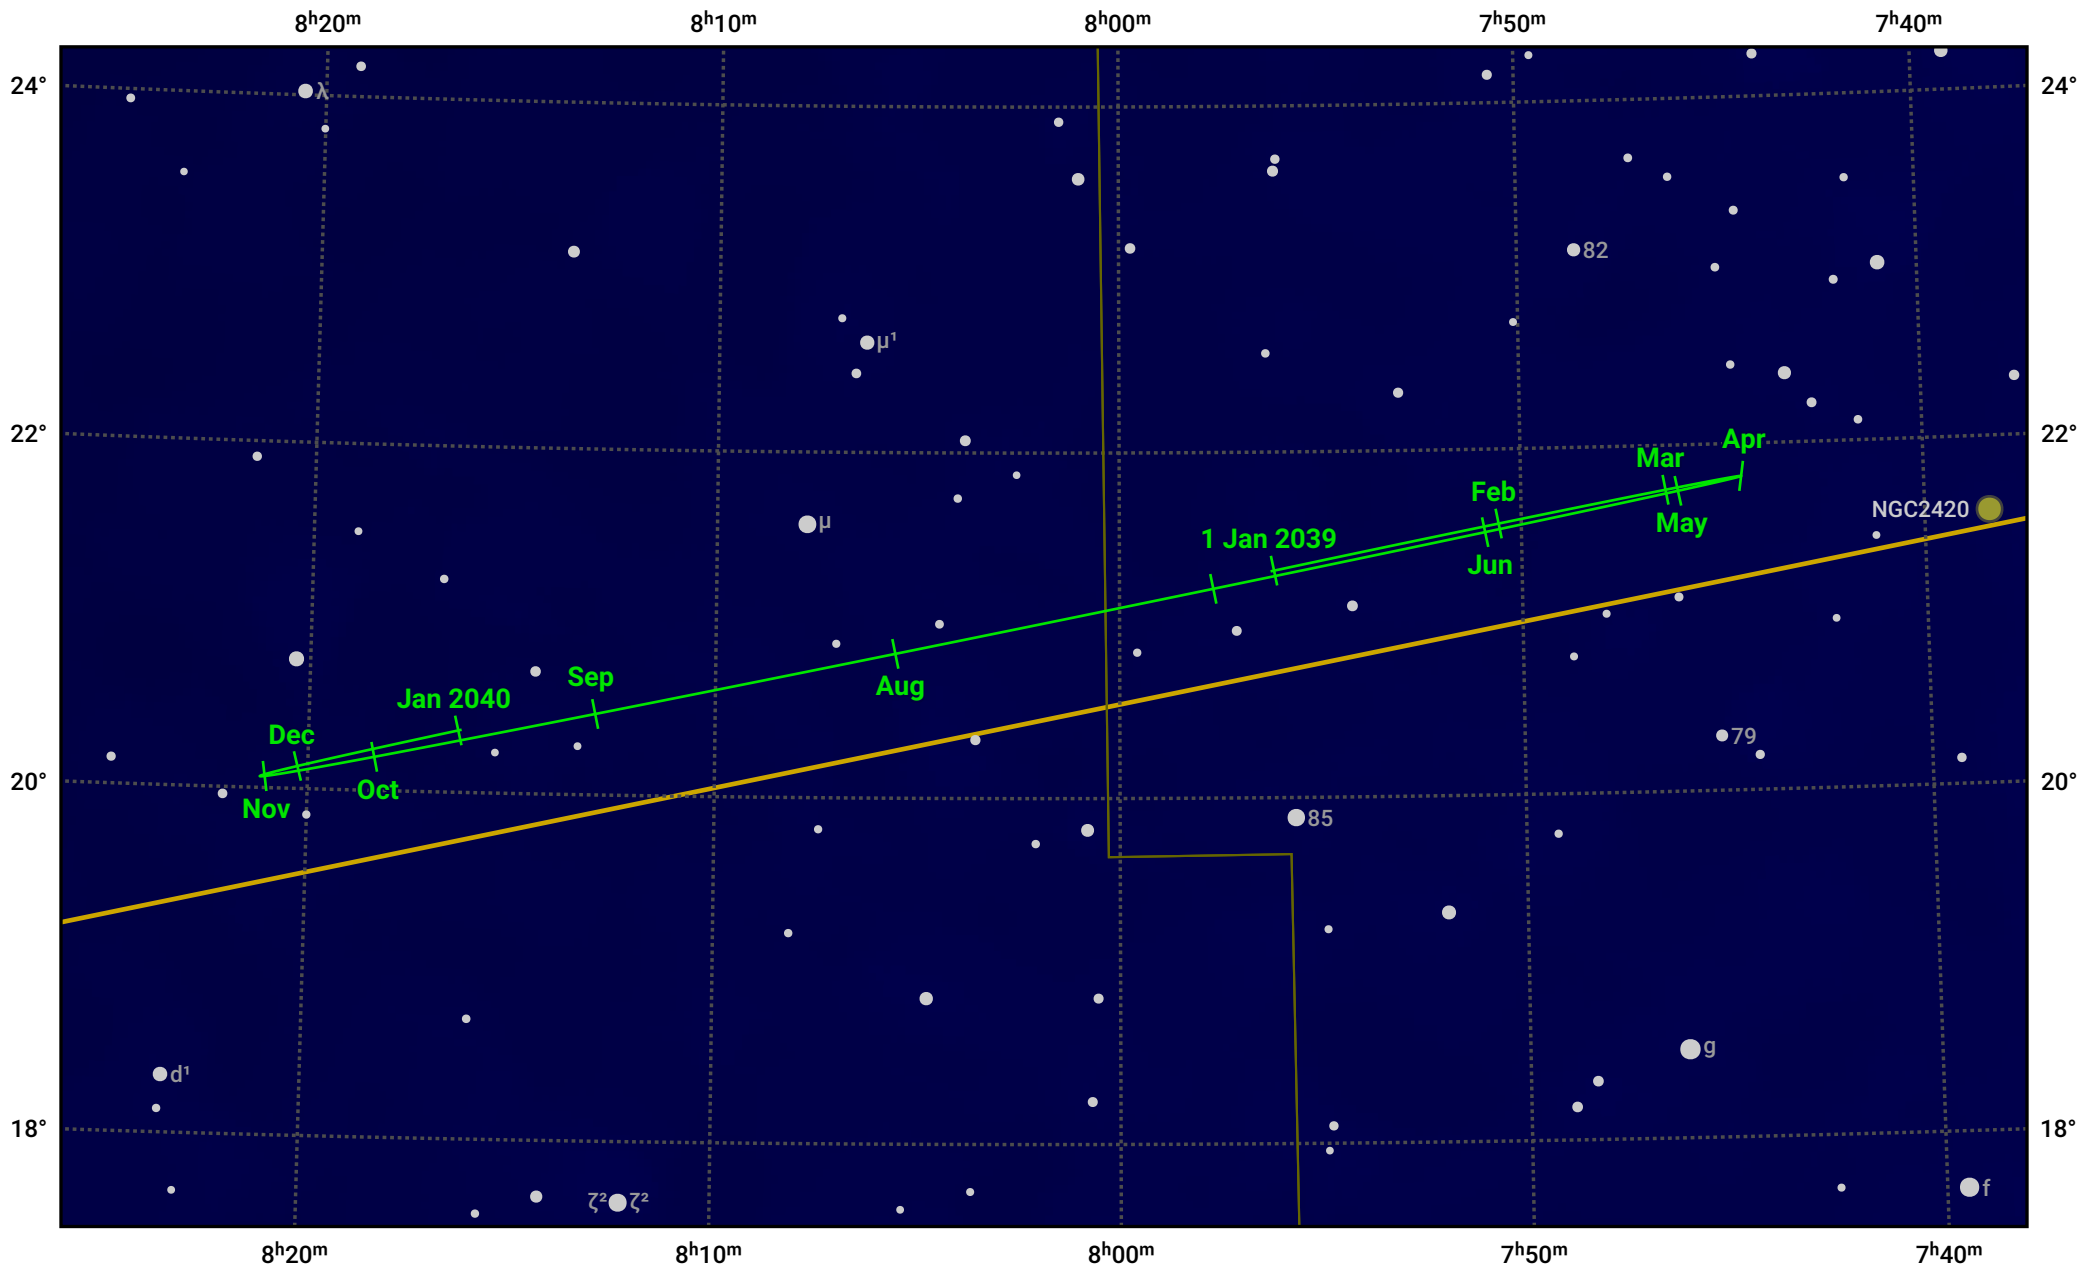

# The path of Uranus in 2039

© Dominic Ford 2011–2023. Date markers placed at midnight UTC. Downloaded from <https://in-the-sky.org>

Magnitude scale: • 8.0 • 7.0 • 6.0 • 5.0 ● 4.0

— Ecliptic Plane

● Galaxy ■ Bright nebula ● Open cluster ● Globular cluster

Date	Mag	Angular size
2039 Jan 1	5.4	4.0"
2039 Apr 1	5.5	3.8"
2039 Jul 1	5.6	3.6"
2039 Oct 1	5.6	3.7"
2040 Jan 1	5.4	4.0"