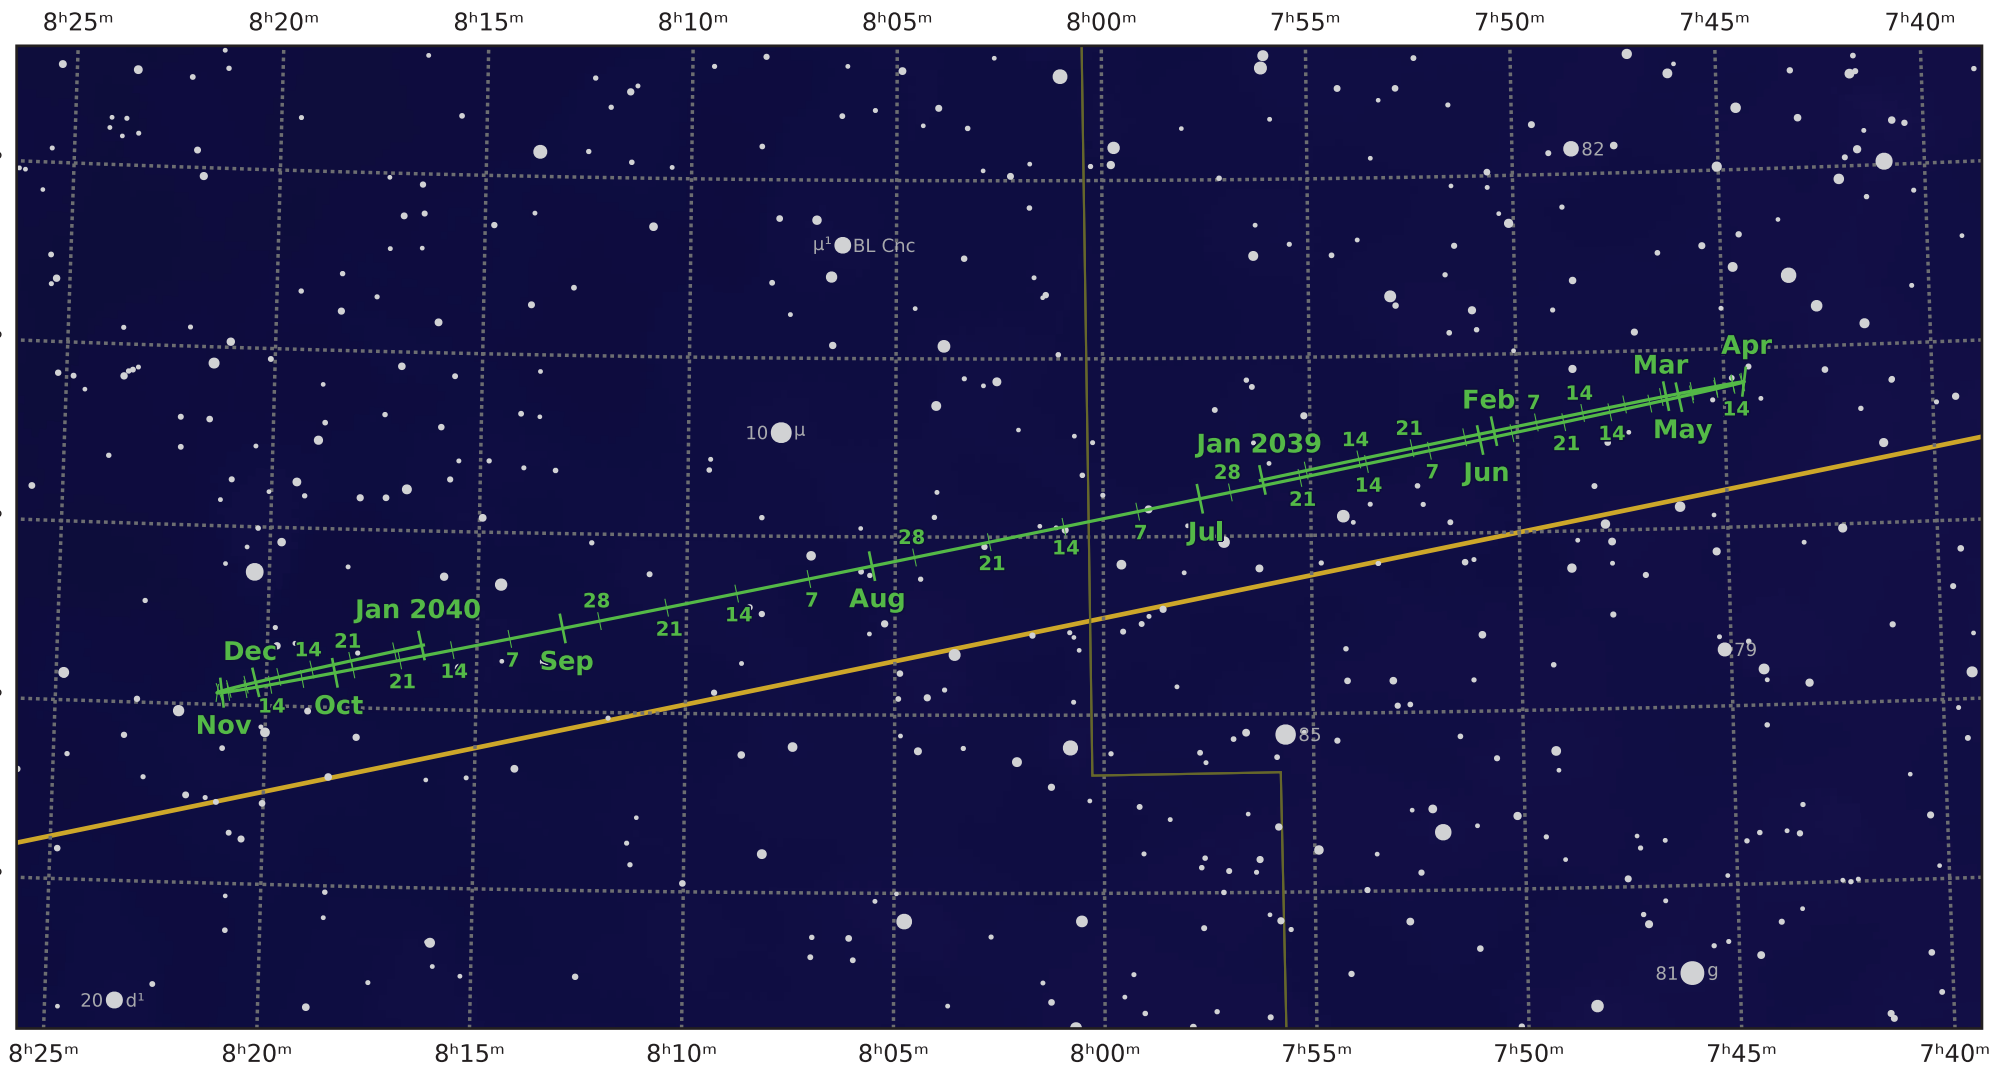

The path of Uranus in 2039

© Dominic Ford 2011–2021. Downloaded from <https://in-the-sky.org>

Magnitude scale: •10.0 •9.5 •9.0 •8.5 •8.0 •7.5 •7.0 •6.5 •6.0 •5.5 •5.0 •4.5

— Ecliptic Plane — Galactic Plane