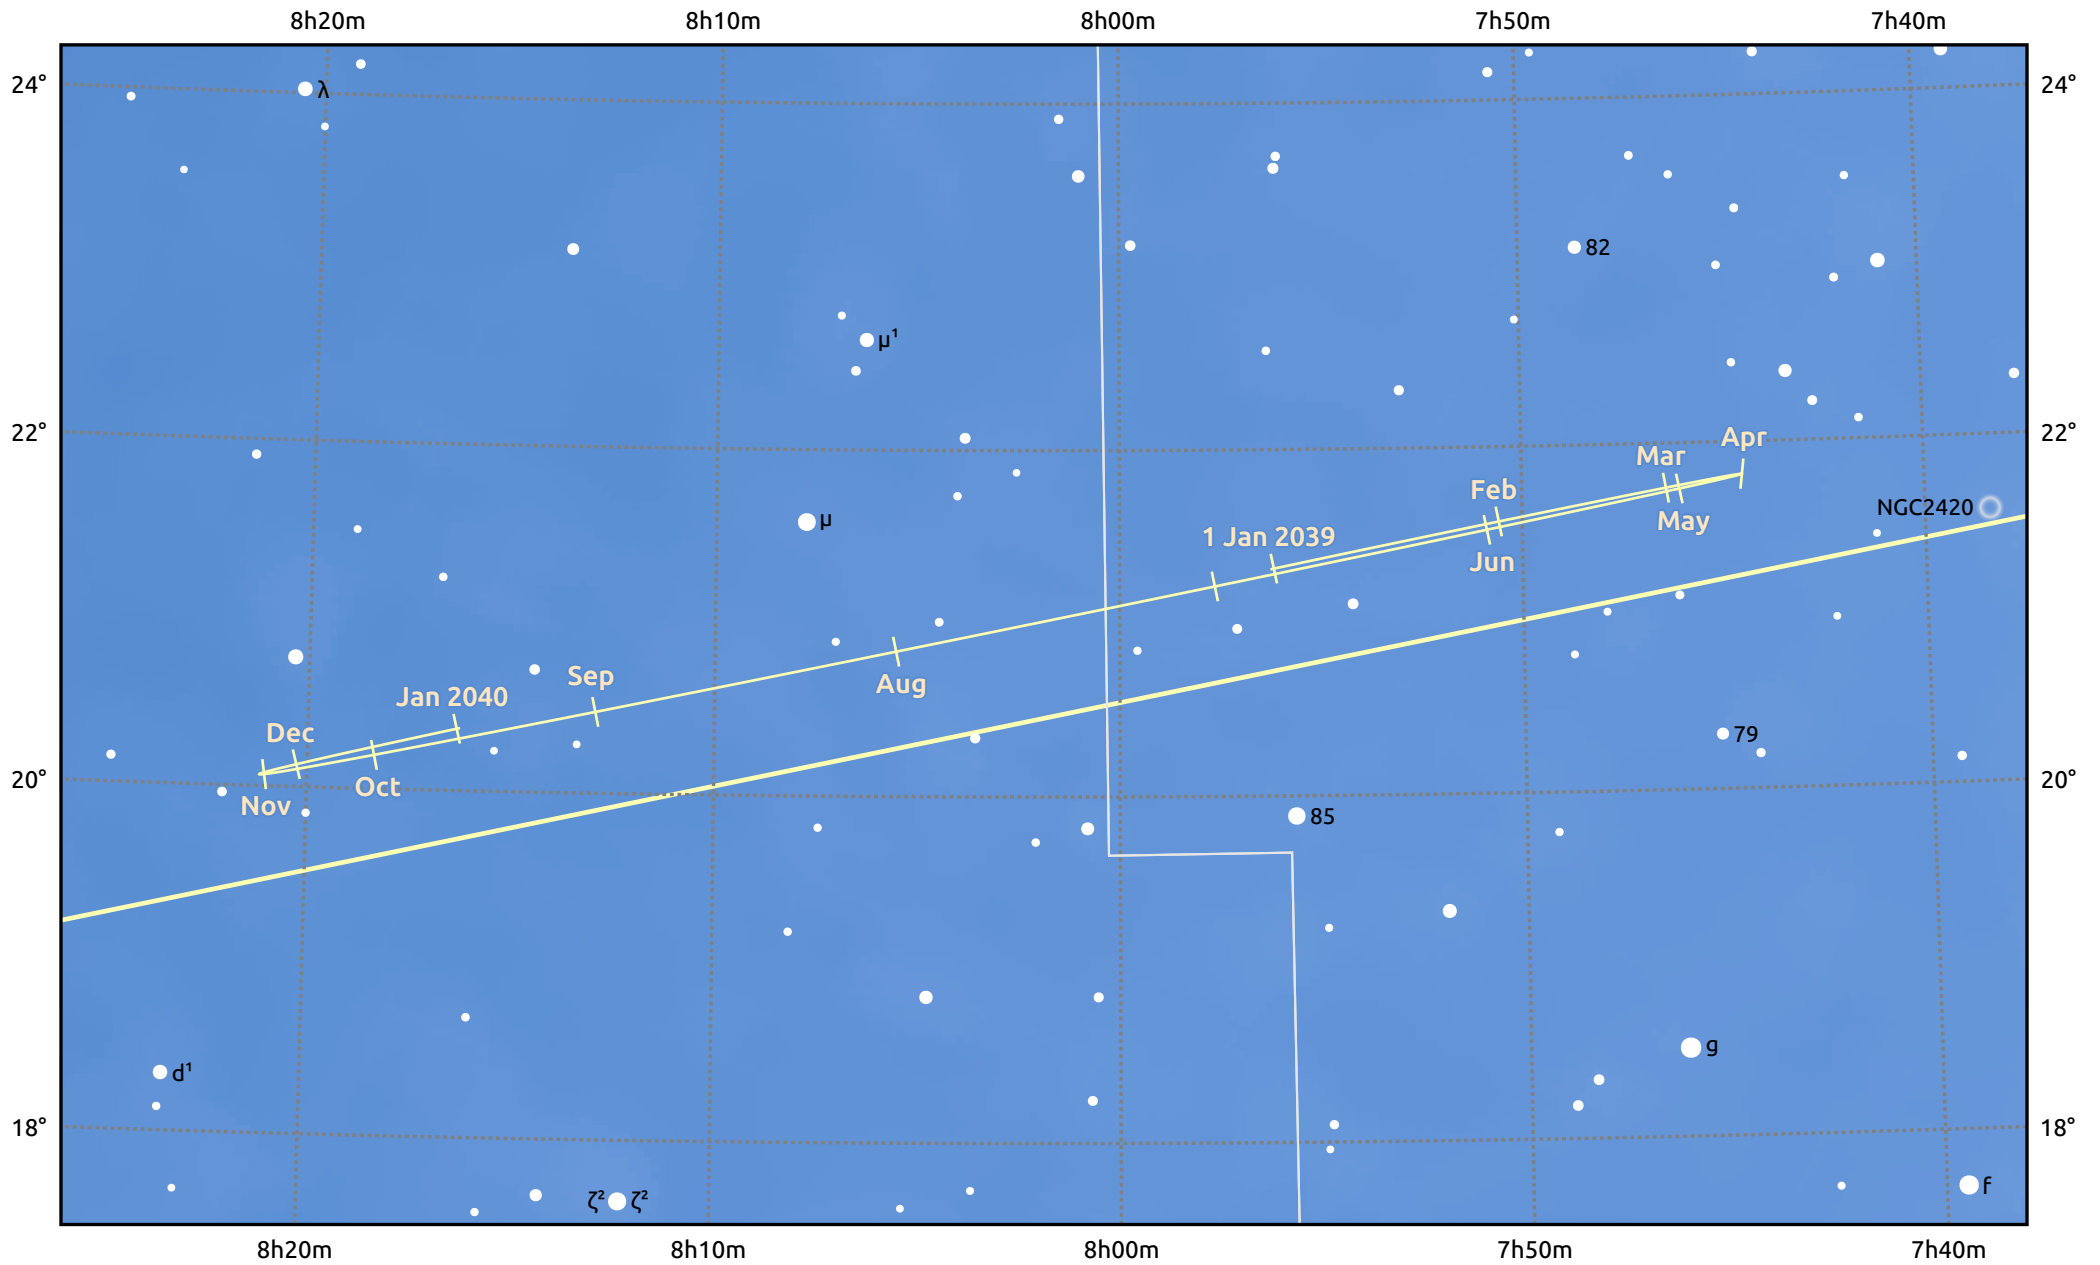

# The path of Uranus in 2039

© Dominic Ford 2011–2025. Date markers placed at midnight UTC. Downloaded from <https://in-the-sky.org>

Magnitude scale: • 8.0 • 7.0 • 6.0 • 5.0 ● 4.0

— Ecliptic Plane

Galaxy   Bright nebula   Open cluster   Globular cluster   Planetary nebula

Date	Mag	Angular size
2039 Jan 1	5.4	4.0"
2039 Apr 1	5.5	3.8"
2039 Jul 1	5.6	3.6"
2039 Oct 1	5.6	3.7"
2040 Jan 1	5.4	4.0"