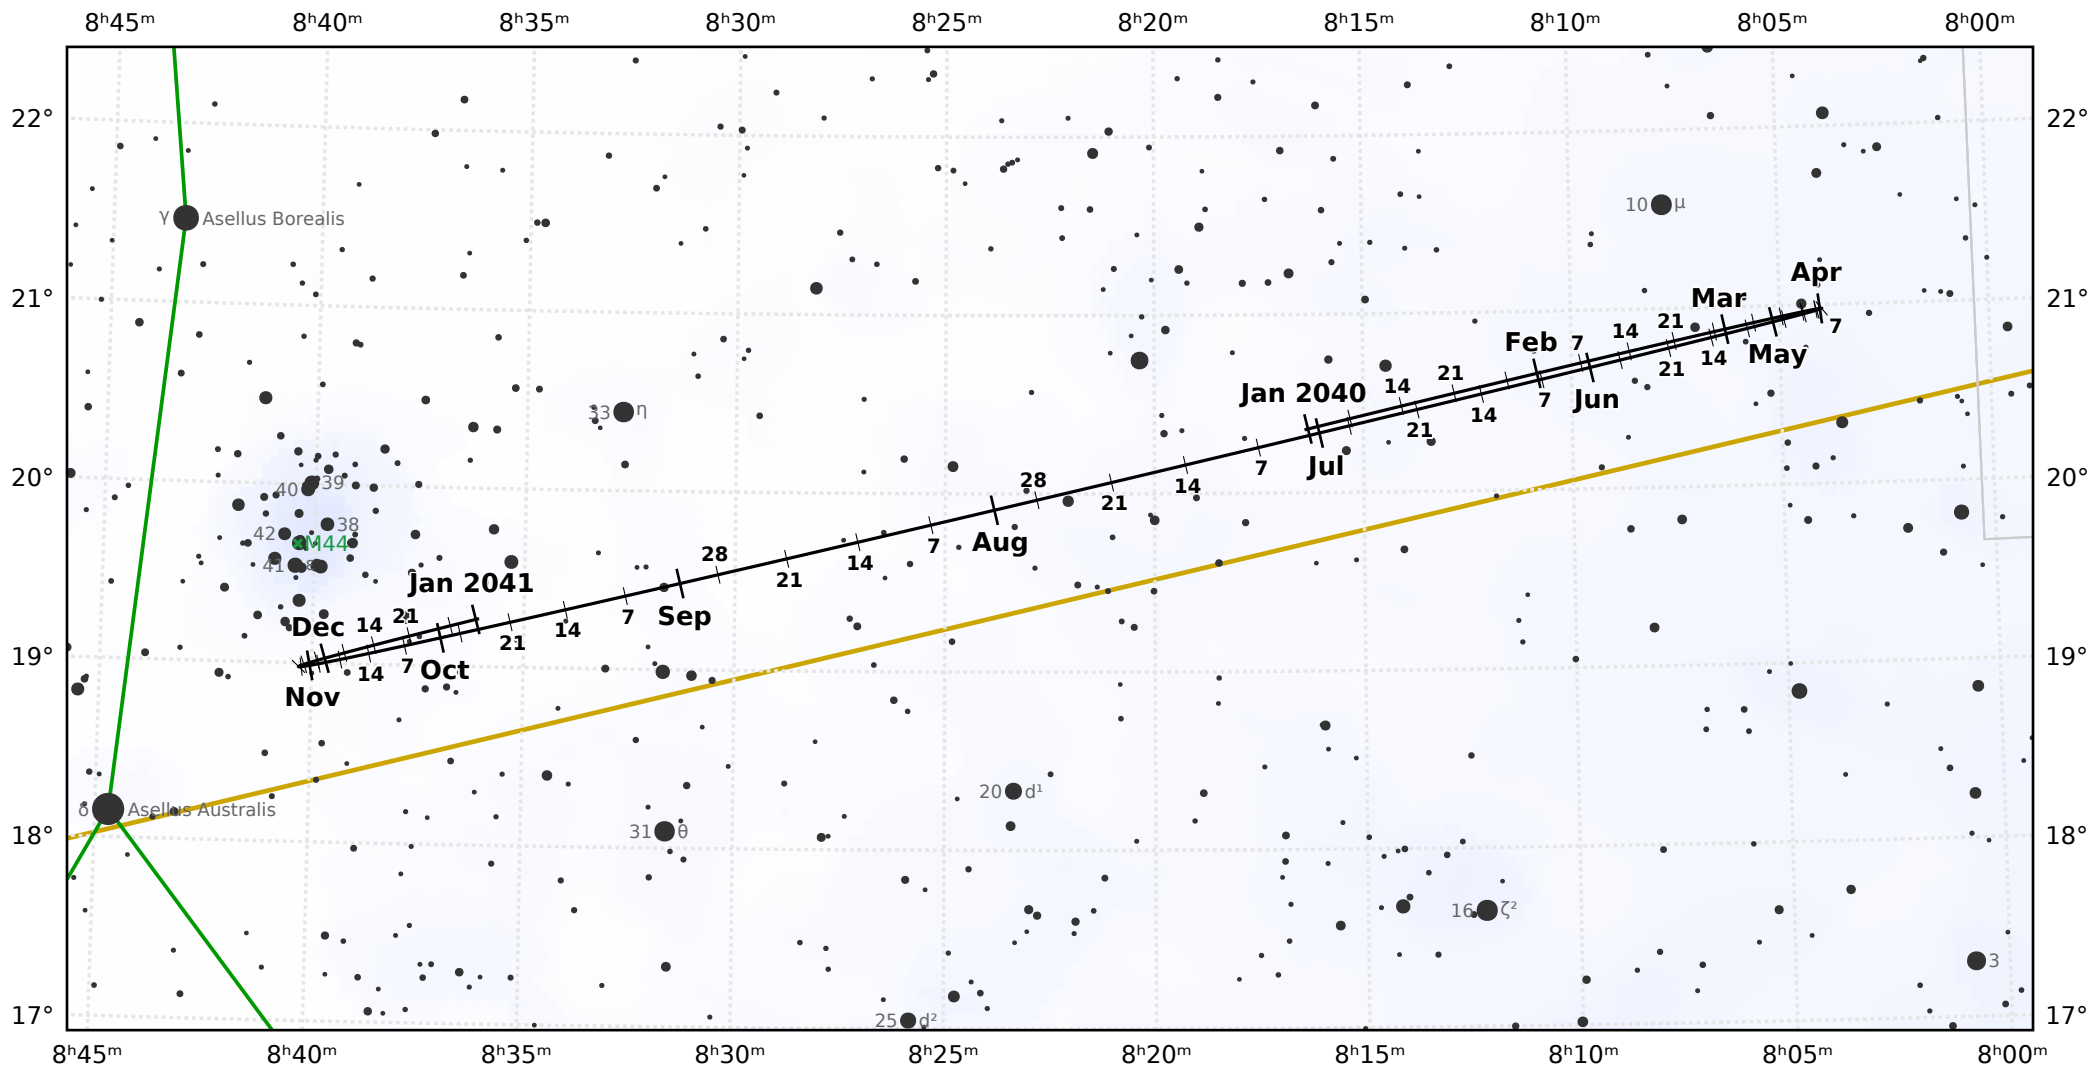

# The path of Uranus in 2040

© Dominic Ford 2011-2021. Downloaded from <https://in-the-sky.org>

Magnitude scale: ·10.0 ·9.5 ·9.0 ·8.5 ·8.0 ·7.5 ·7.0 ·6.5 ·6.0 ·5.5 ●5.0 ●4.5 ●4.0 ●3.5

— The Equator

— Ecliptic Plane

— Galactic Plane