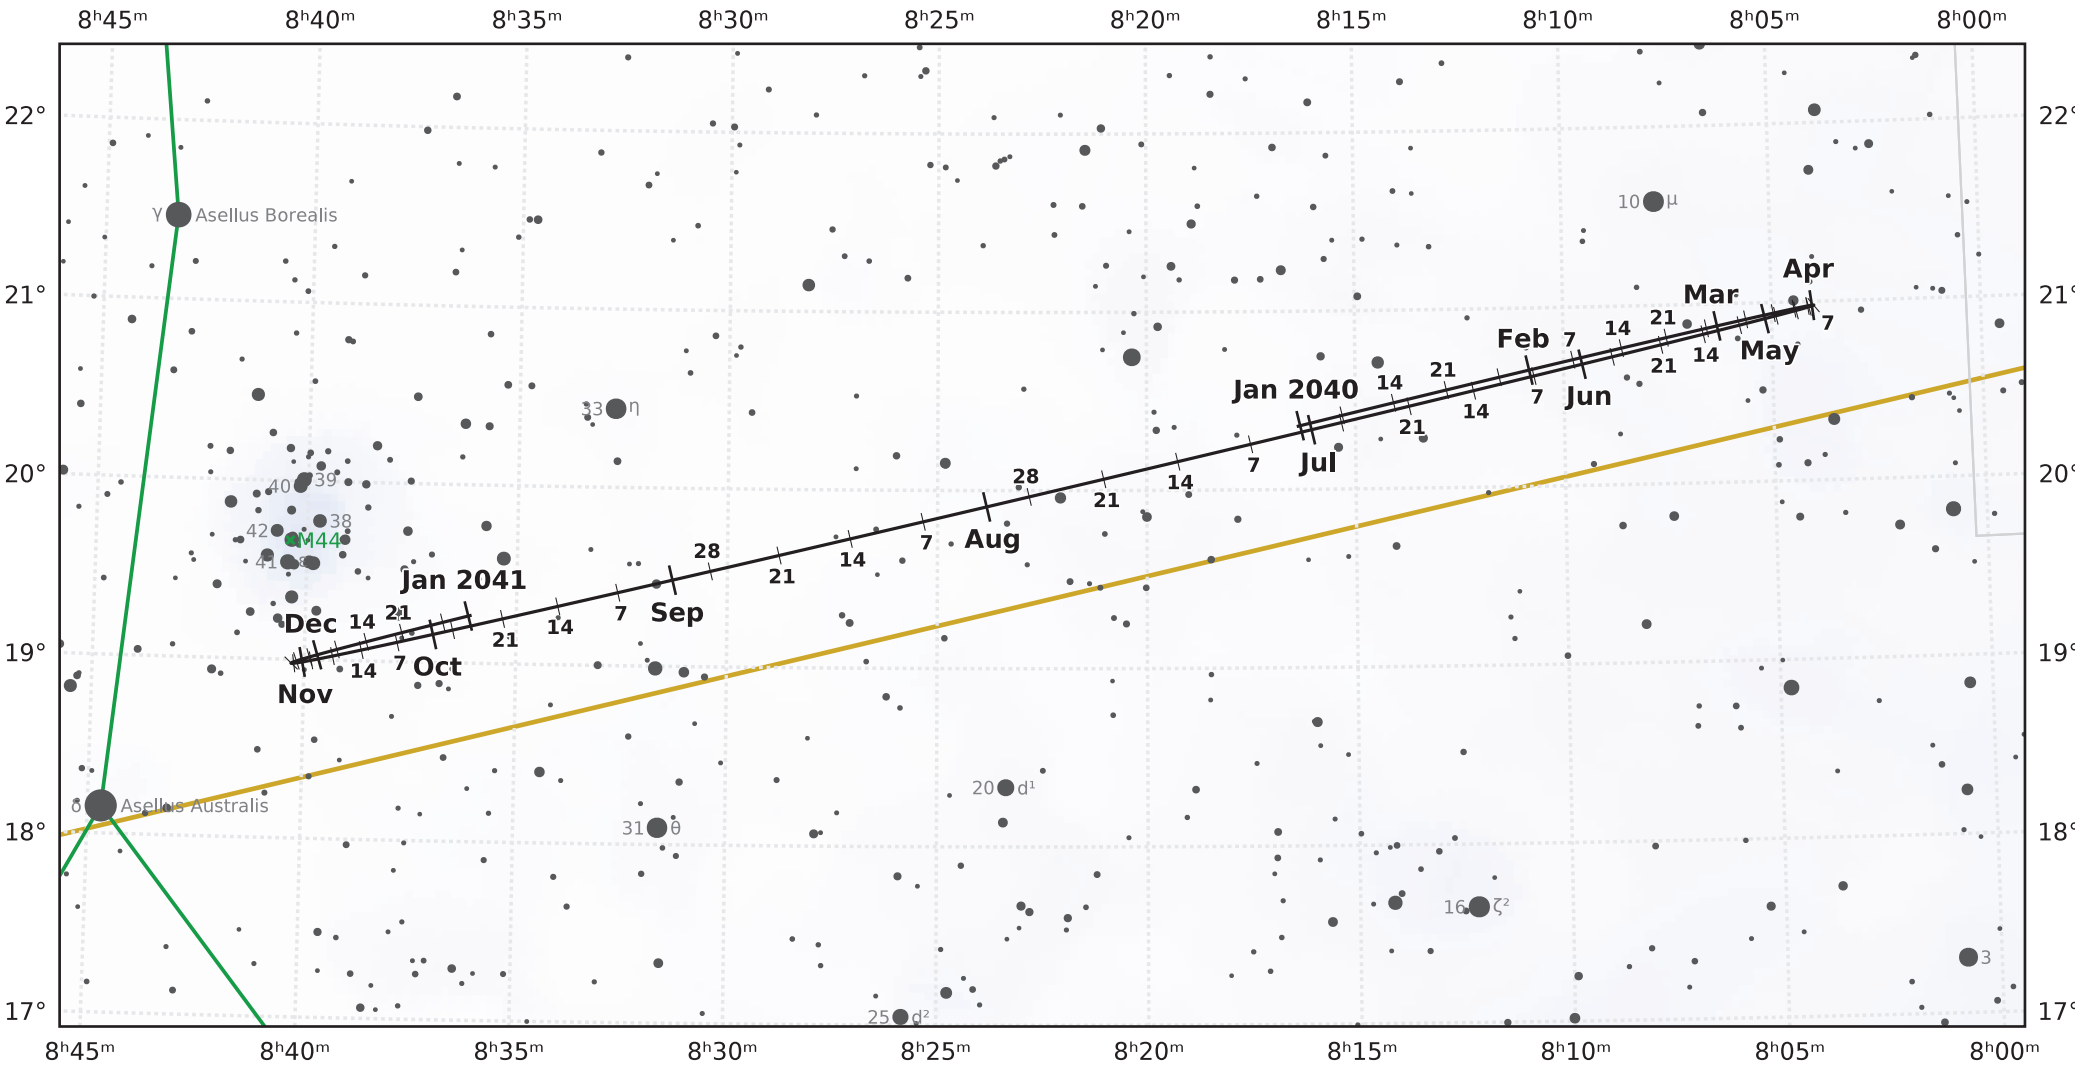

The path of Uranus in 2040

© Dominic Ford 2011–2021. Downloaded from <https://in-the-sky.org>

Magnitude scale: •10.0 •9.5 •9.0 •8.5 •8.0 •7.5 •7.0 •6.5 •6.0 •5.5 •5.0 •4.5 •4.0 •3.5

— The Equator — Ecliptic Plane — Galactic Plane