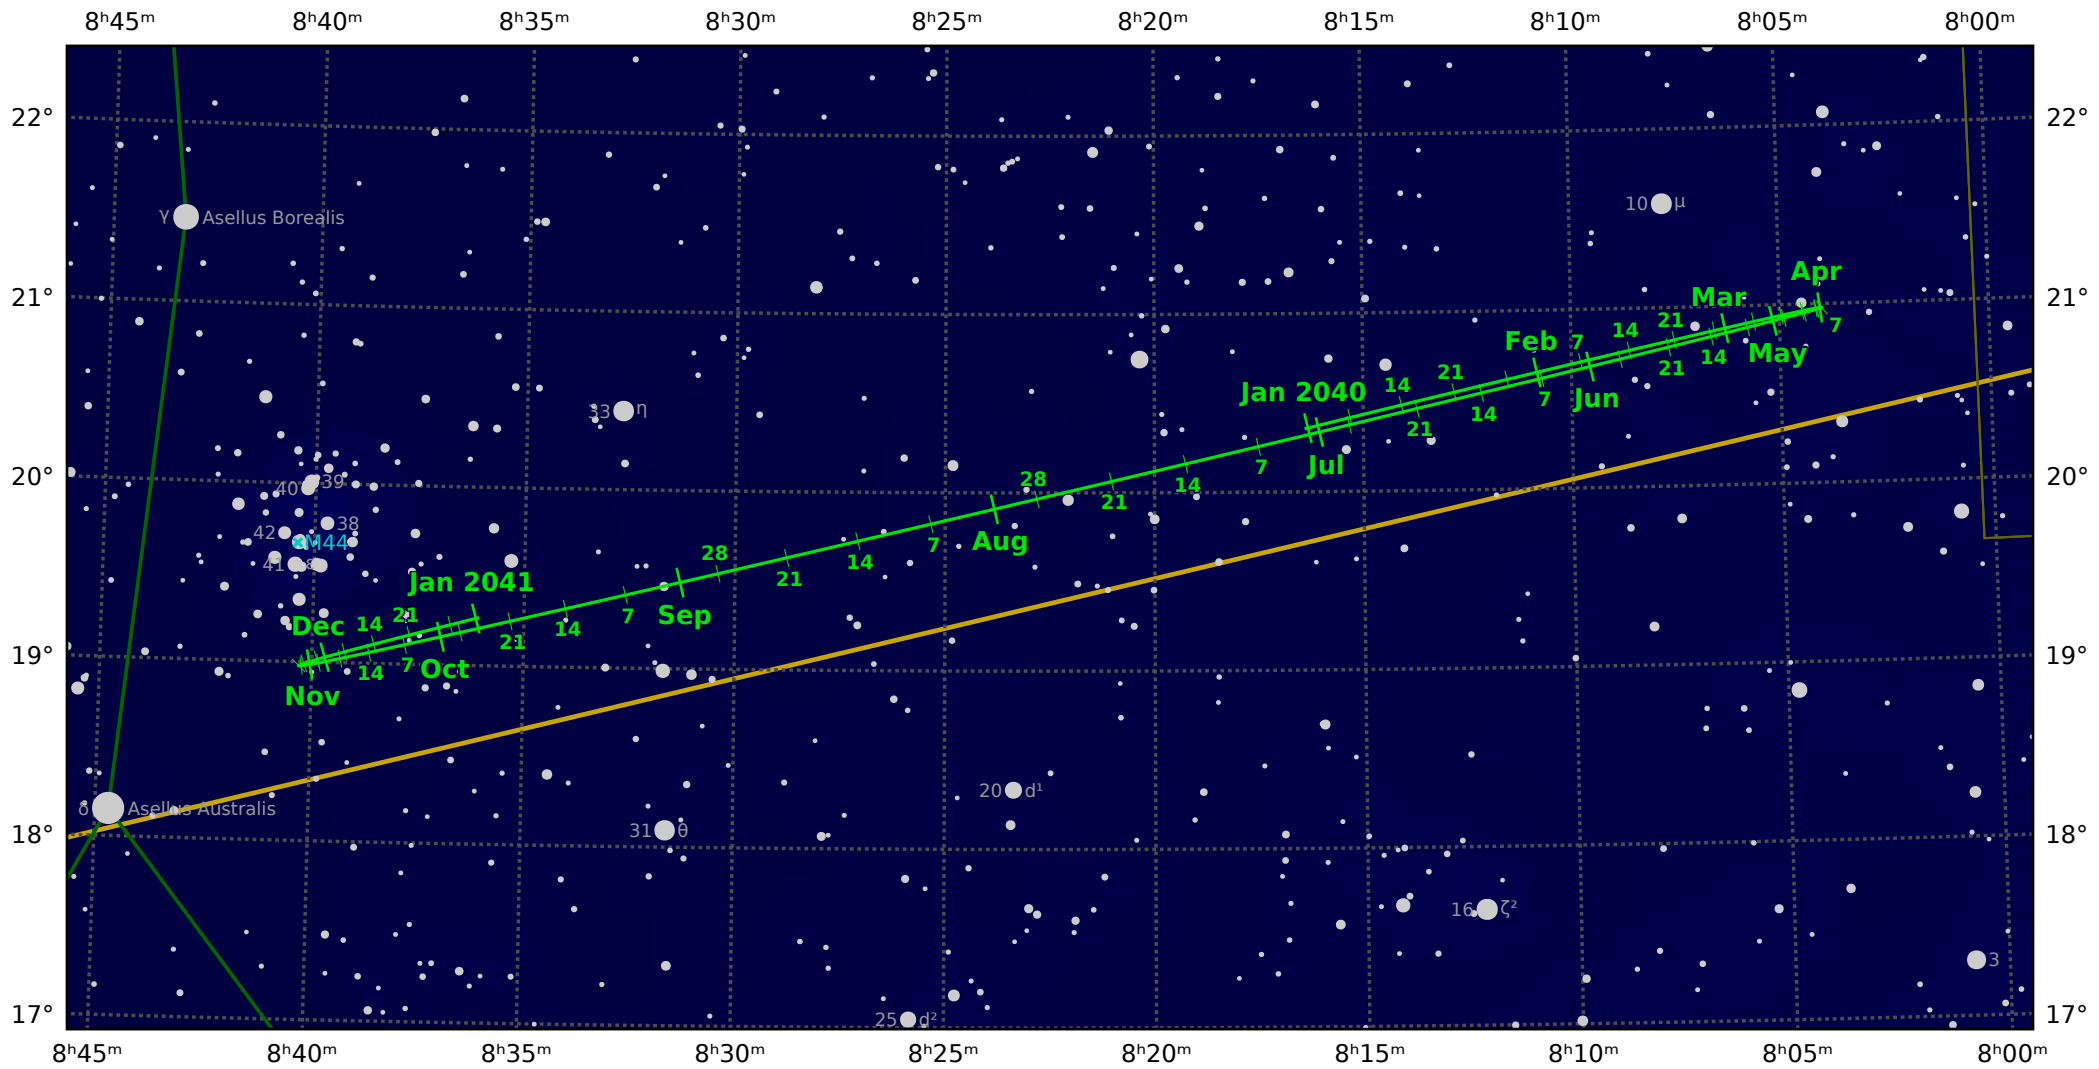

The path of Uranus in 2040

© Dominic Ford 2011–2021. Downloaded from <https://in-the-sky.org>

Magnitude scale: •10.0 •9.5 •9.0 •8.5 •8.0 •7.5 •7.0 •6.5 •6.0 •5.5 •5.0 •4.5 •4.0 •3.5

— Ecliptic Plane — Galactic Plane