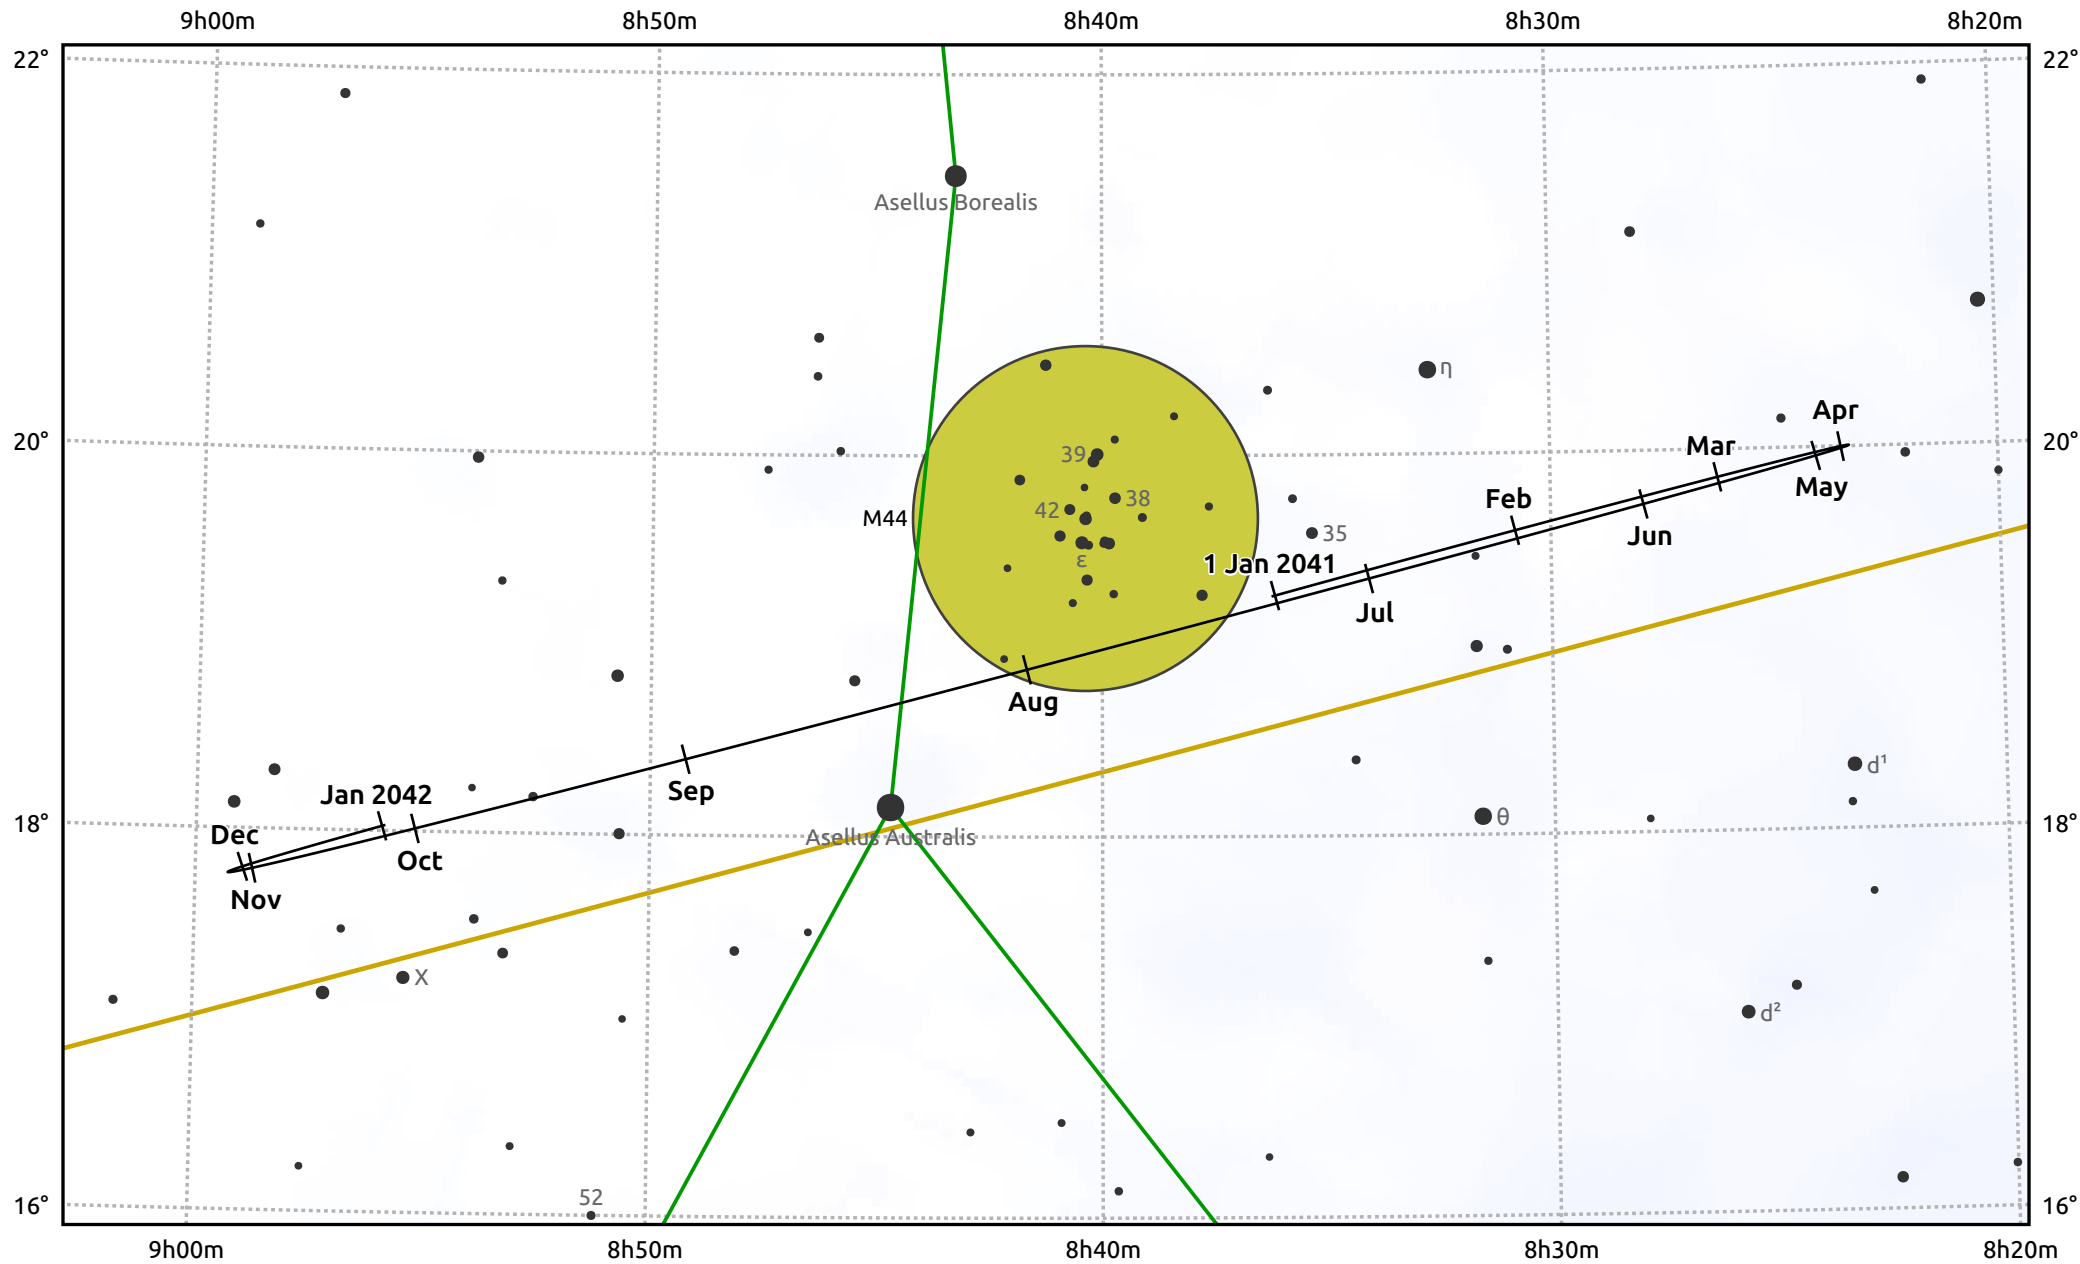

# The path of Uranus in 2041

© Dominic Ford 2011–2025. Date markers placed at midnight UTC. Downloaded from <https://in-the-sky.org>

Magnitude scale: ● 8.0 ● 7.0 ● 6.0 ● 5.0 ● 4.0 ● 3.0

— Ecliptic Plane

● Galaxy    ■ Bright nebula    ● Open cluster    ⊕ Globular cluster    ⊕ Planetary nebula

Date	Mag	Angular size
2041 Jan 1	5.4	4.0"
2041 Apr 1	5.5	3.9"
2041 Jul 1	5.6	3.6"
2041 Oct 1	5.6	3.7"
2042 Jan 1	5.4	4.0"