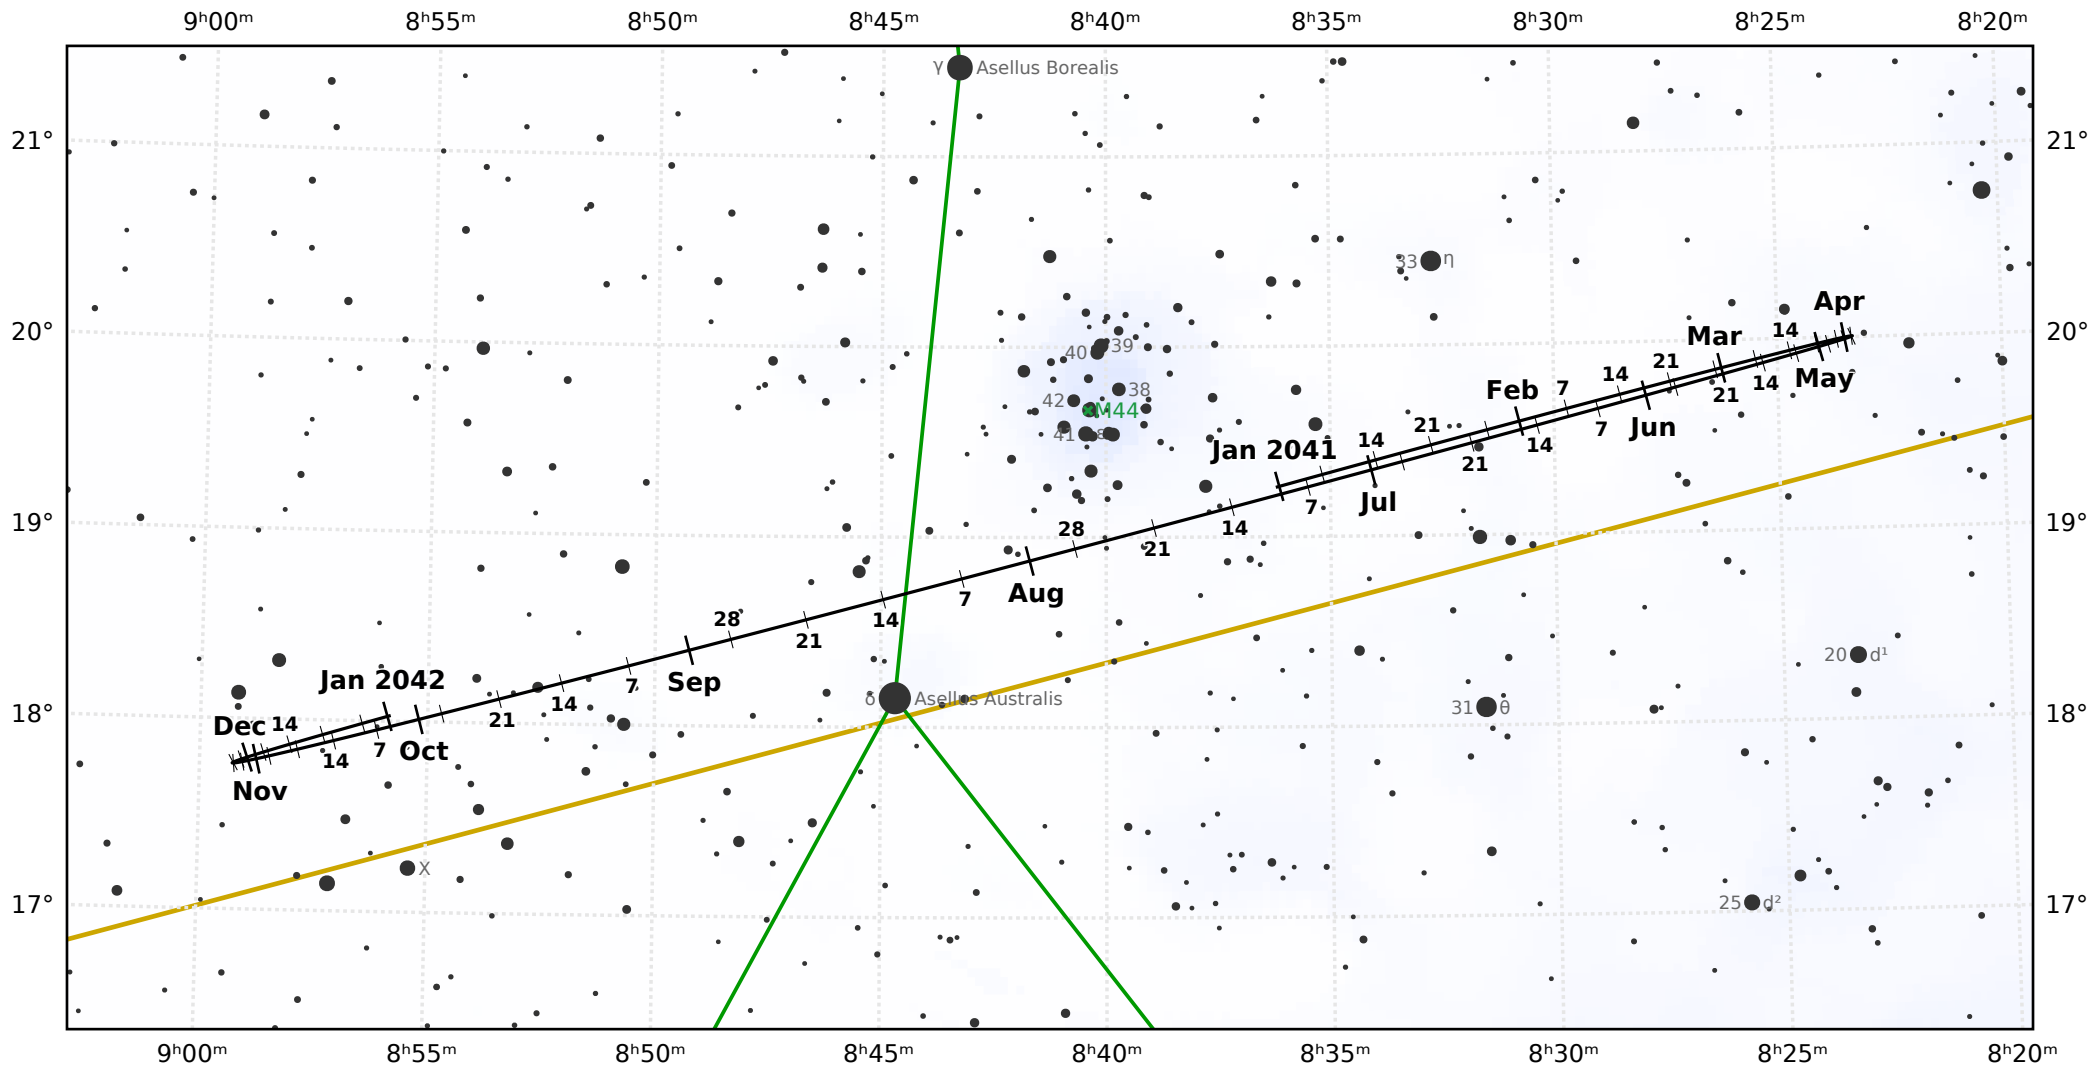

# The path of Uranus in 2041

© Dominic Ford 2011–2021. Downloaded from <https://in-the-sky.org>

Magnitude scale: ● 10.0 ● 9.5 ● 9.0 ● 8.5 ● 8.0 ● 7.5 ● 7.0 ● 6.5 ● 6.0 ● 5.5 ● 5.0 ● 4.5 ● 4.0 ● 3.5

— The Equator — Ecliptic Plane — Galactic Plane