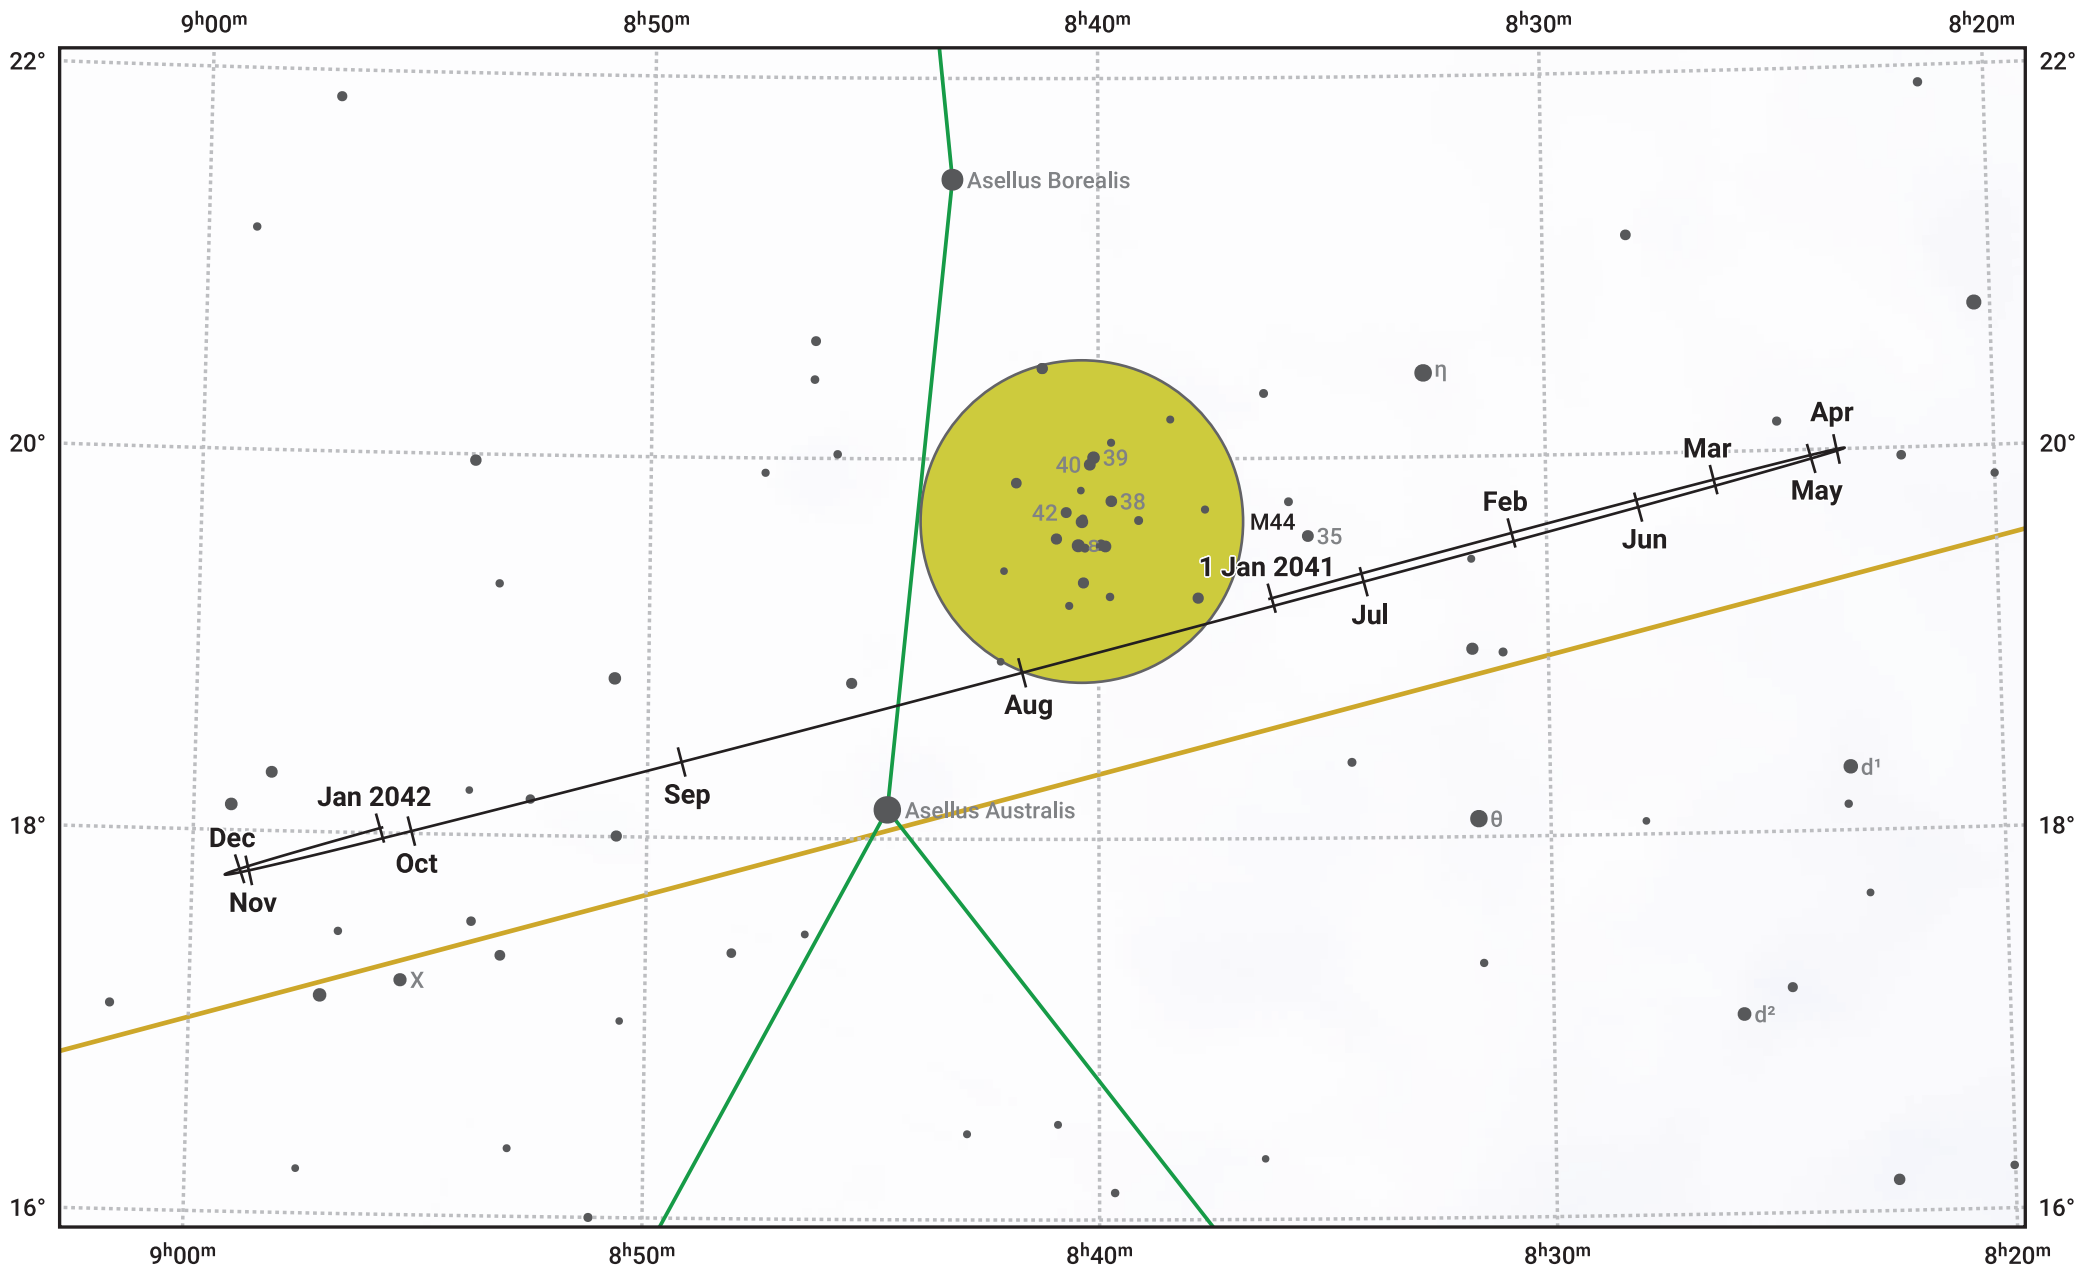

# The path of Uranus in 2041

© Dominic Ford 2011–2023. Date markers placed at midnight UTC. Downloaded from <https://in-the-sky.org>

Magnitude scale: • 8.0 • 7.0 • 6.0 • 5.0 • 4.0 • 3.0

— Ecliptic Plane

- Galaxy
- Bright nebula
- Open cluster
- ⊕ Globular cluster

Date	Mag	Angular size
2041 Jan 1	5.4	4.0"
2041 Apr 1	5.5	3.9"
2041 Jul 1	5.6	3.6"
2041 Oct 1	5.6	3.7"
2042 Jan 1	5.4	4.0"