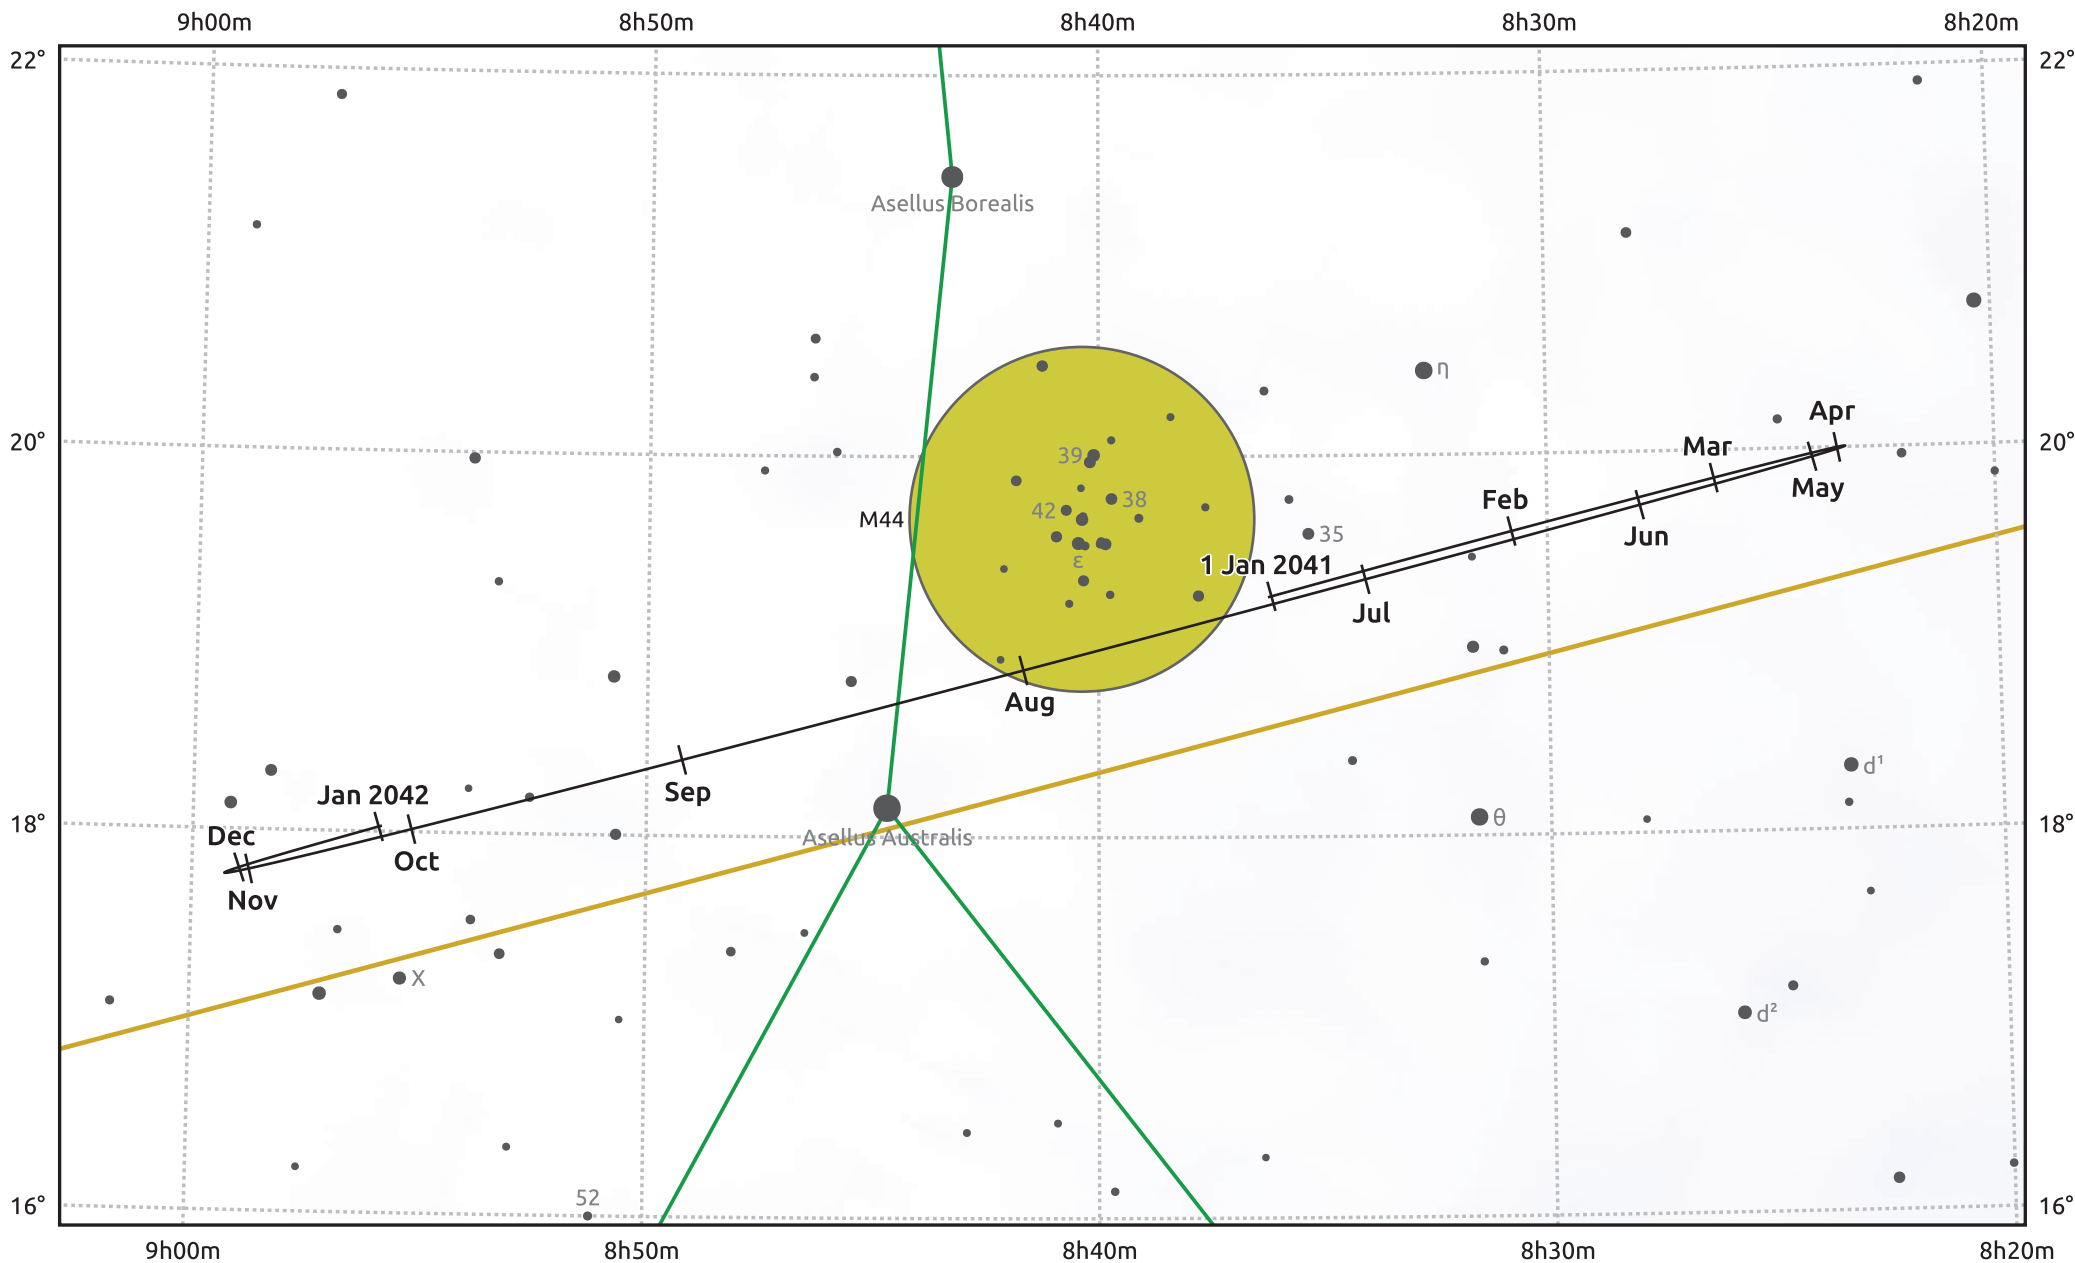

The path of Uranus in 2041

© Dominic Ford 2011–2025. Date markers placed at midnight UTC. Downloaded from <https://in-the-sky.org>

Magnitude scale: • 8.0 • 7.0 • 6.0 • 5.0 • 4.0 • 3.0

— Ecliptic Plane

- Galaxy
- Bright nebula
- Open cluster
- ⊕ Globular cluster
- ◆ Planetary nebula

Date	Mag	Angular size
2041 Jan 1	5.4	4.0"
2041 Apr 1	5.5	3.9"
2041 Jul 1	5.6	3.6"
2041 Oct 1	5.6	3.7"
2042 Jan 1	5.4	4.0"