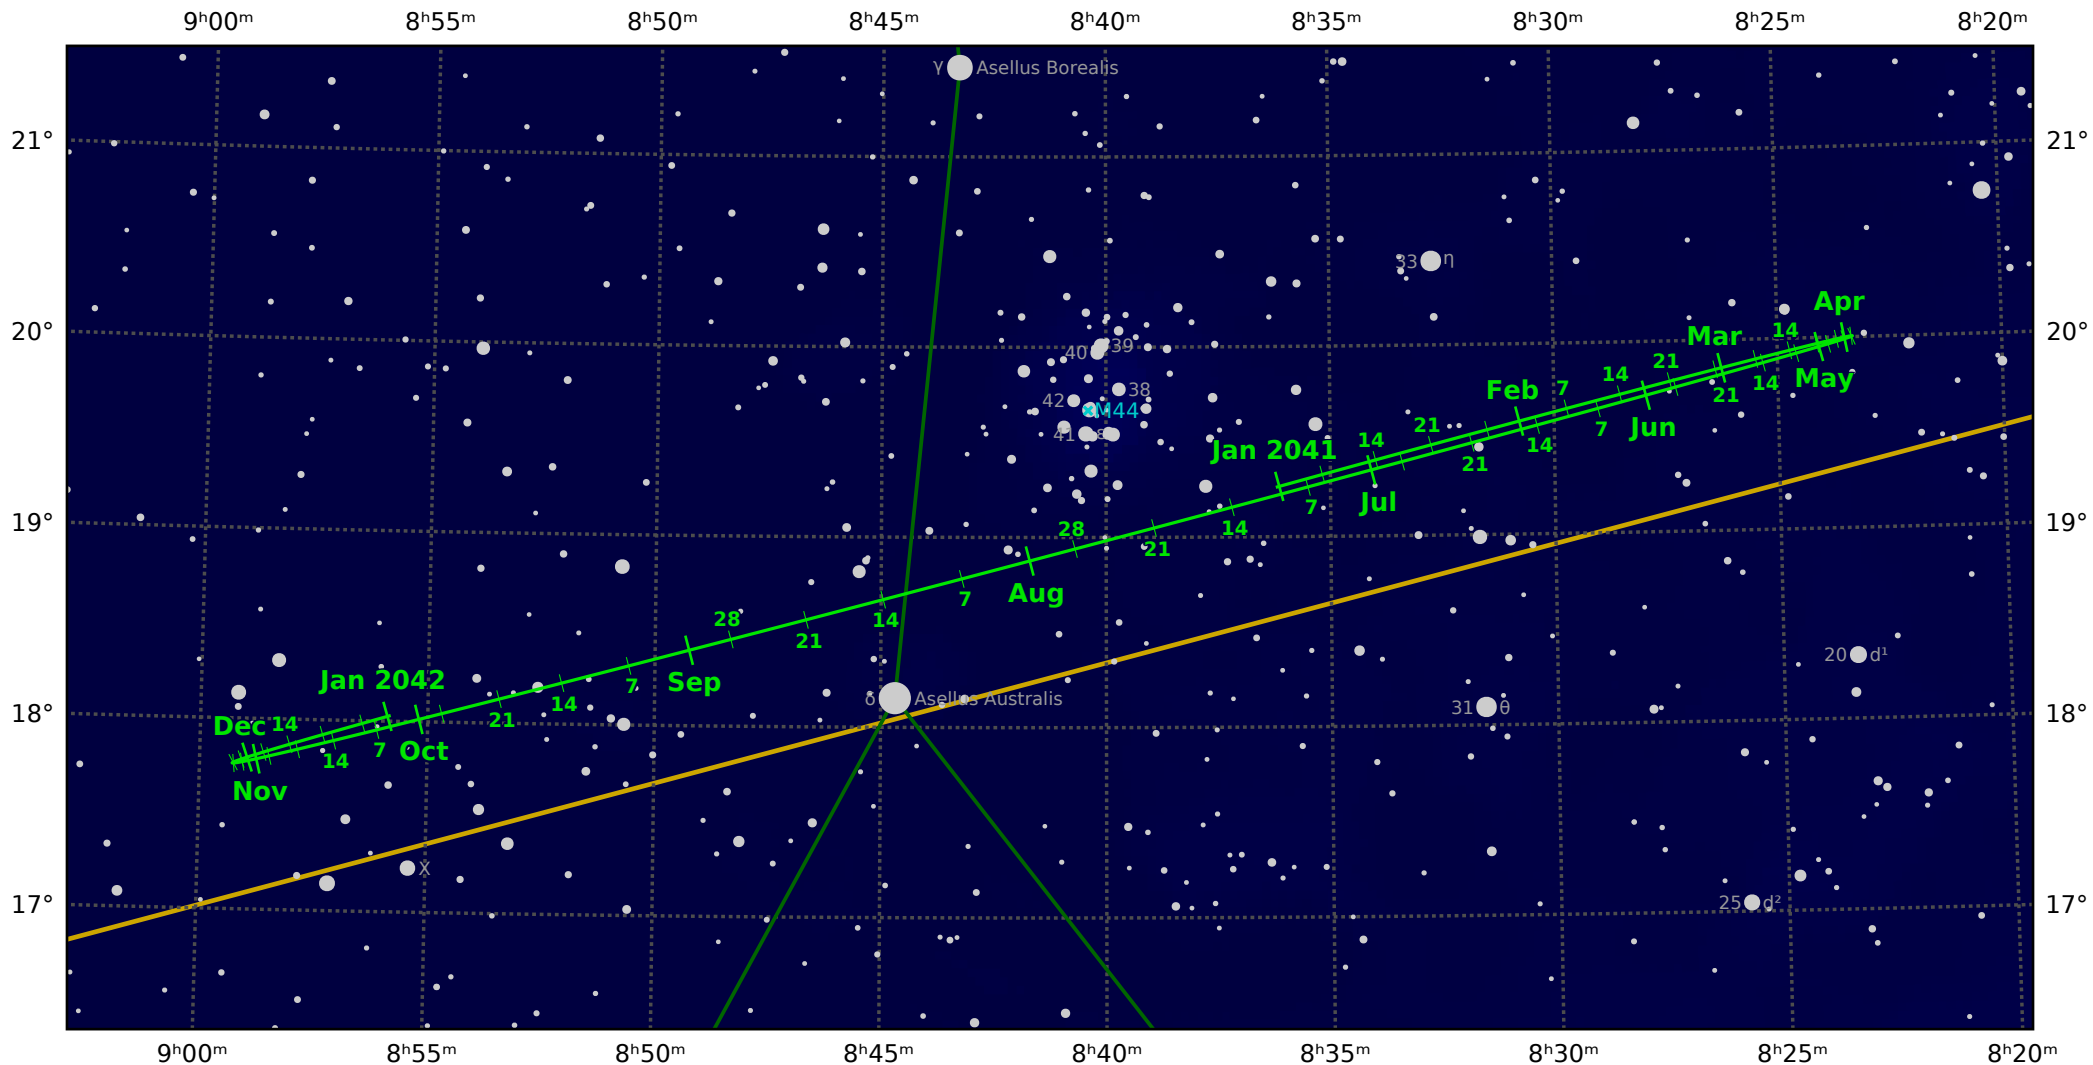

The path of Uranus in 2041

© Dominic Ford 2011-2021. Downloaded from <https://in-the-sky.org>

Magnitude scale: • 10.0 • 9.5 • 9.0 • 8.5 • 8.0 • 7.5 • 7.0 • 6.5 • 6.0 • 5.5 • 5.0 • 4.5 • 4.0 • 3.5

— Ecliptic Plane — Galactic Plane