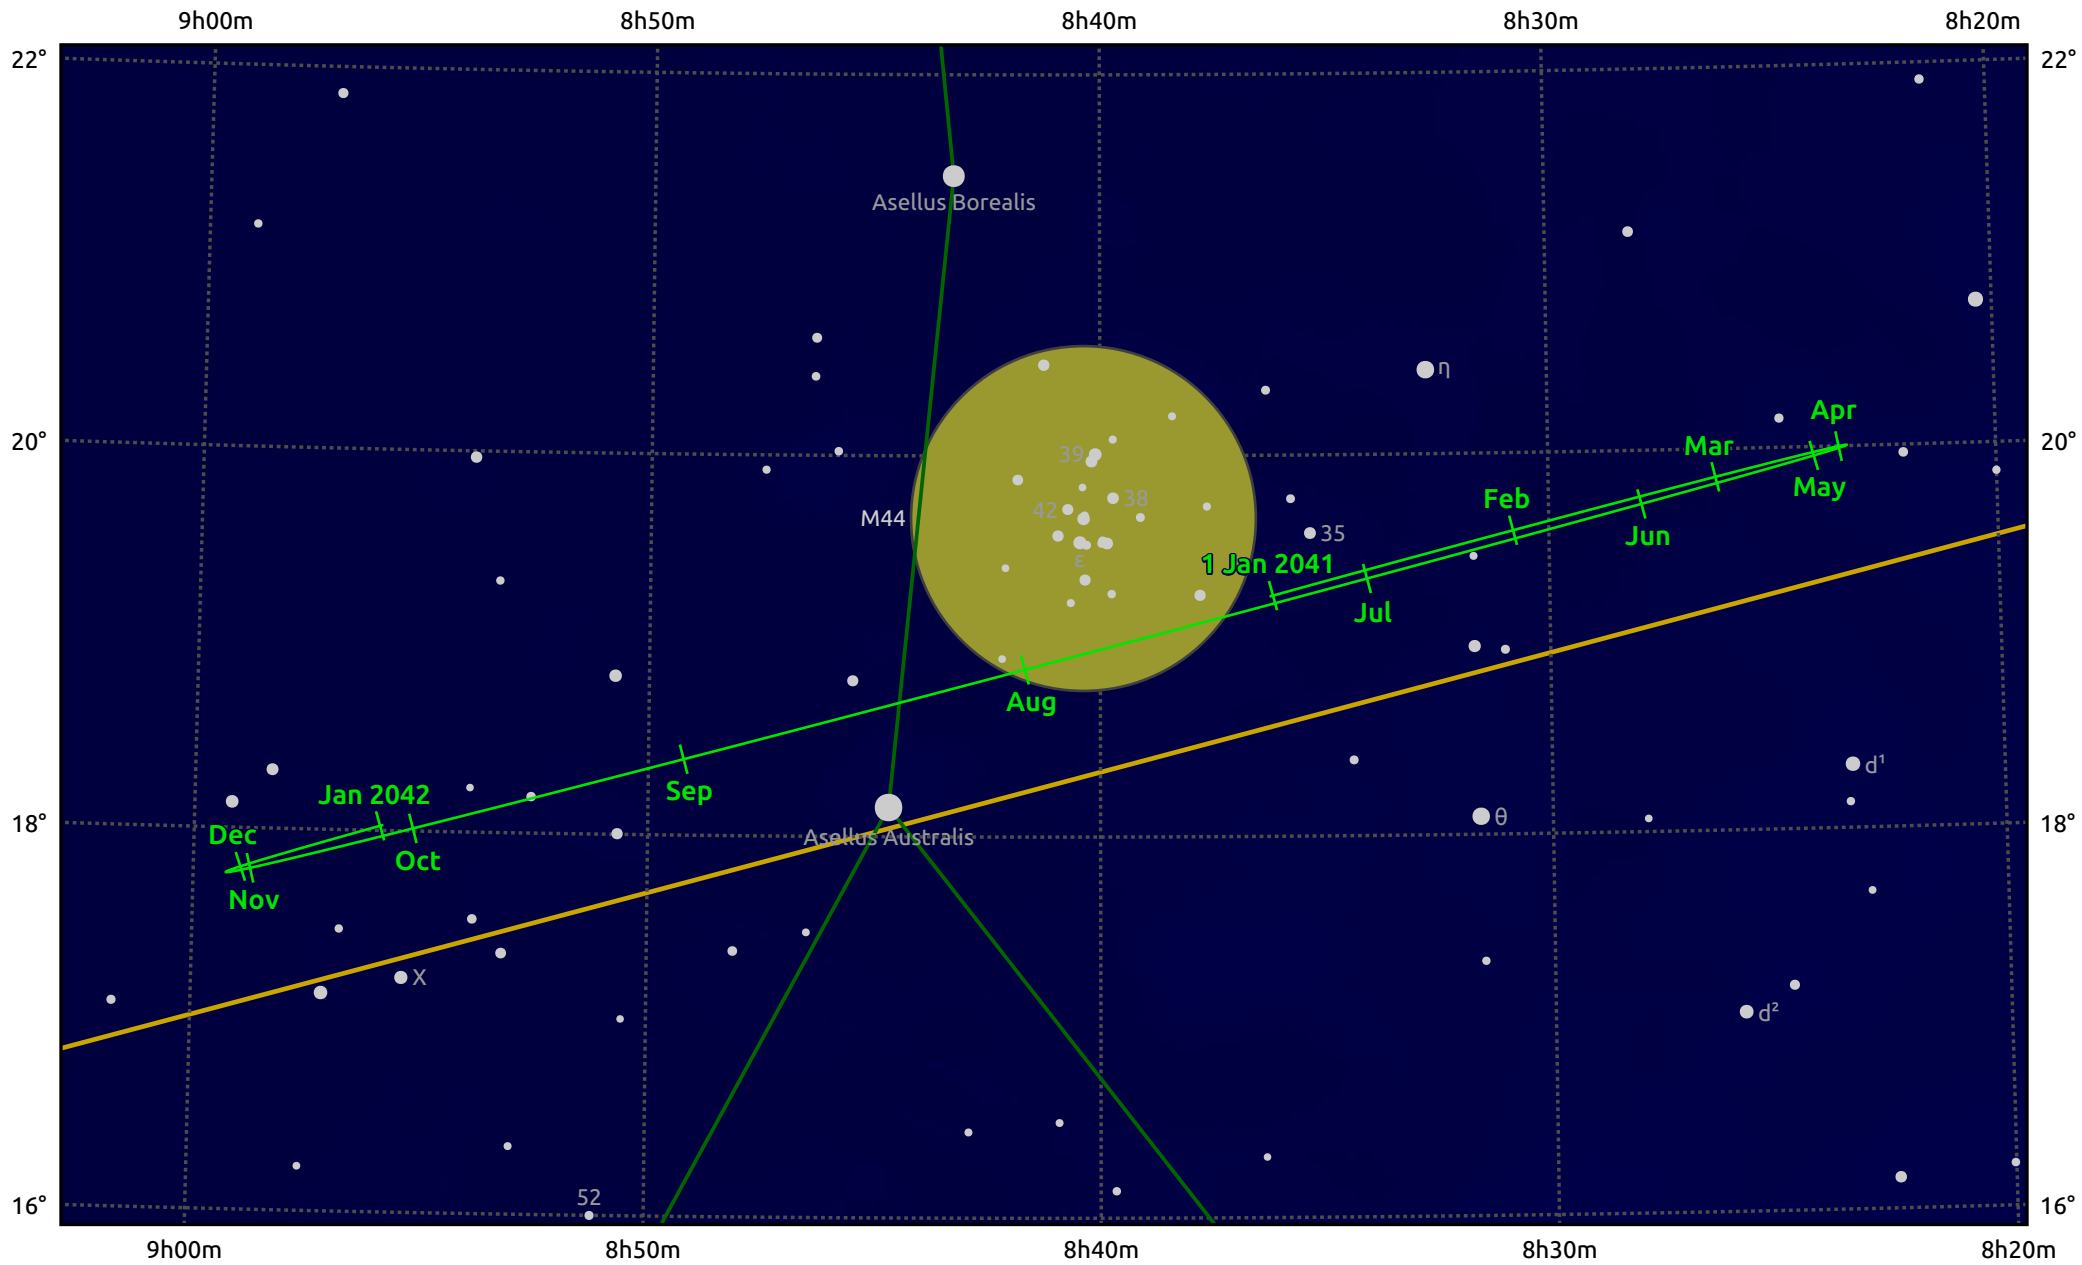

The path of Uranus in 2041

© Dominic Ford 2011–2025. Date markers placed at midnight UTC. Downloaded from <https://in-the-sky.org>

Magnitude scale: ● 8.0 ● 7.0 ● 6.0 ● 5.0 ● 4.0 ● 3.0

— Ecliptic Plane

- Galaxy
- Bright nebula
- Open cluster
- ⊕ Globular cluster
- ⊕ Planetary nebula

Date	Mag	Angular size
2041 Jan 1	5.4	4.0"
2041 Apr 1	5.5	3.9"
2041 Jul 1	5.6	3.6"
2041 Oct 1	5.6	3.7"
2042 Jan 1	5.4	4.0"