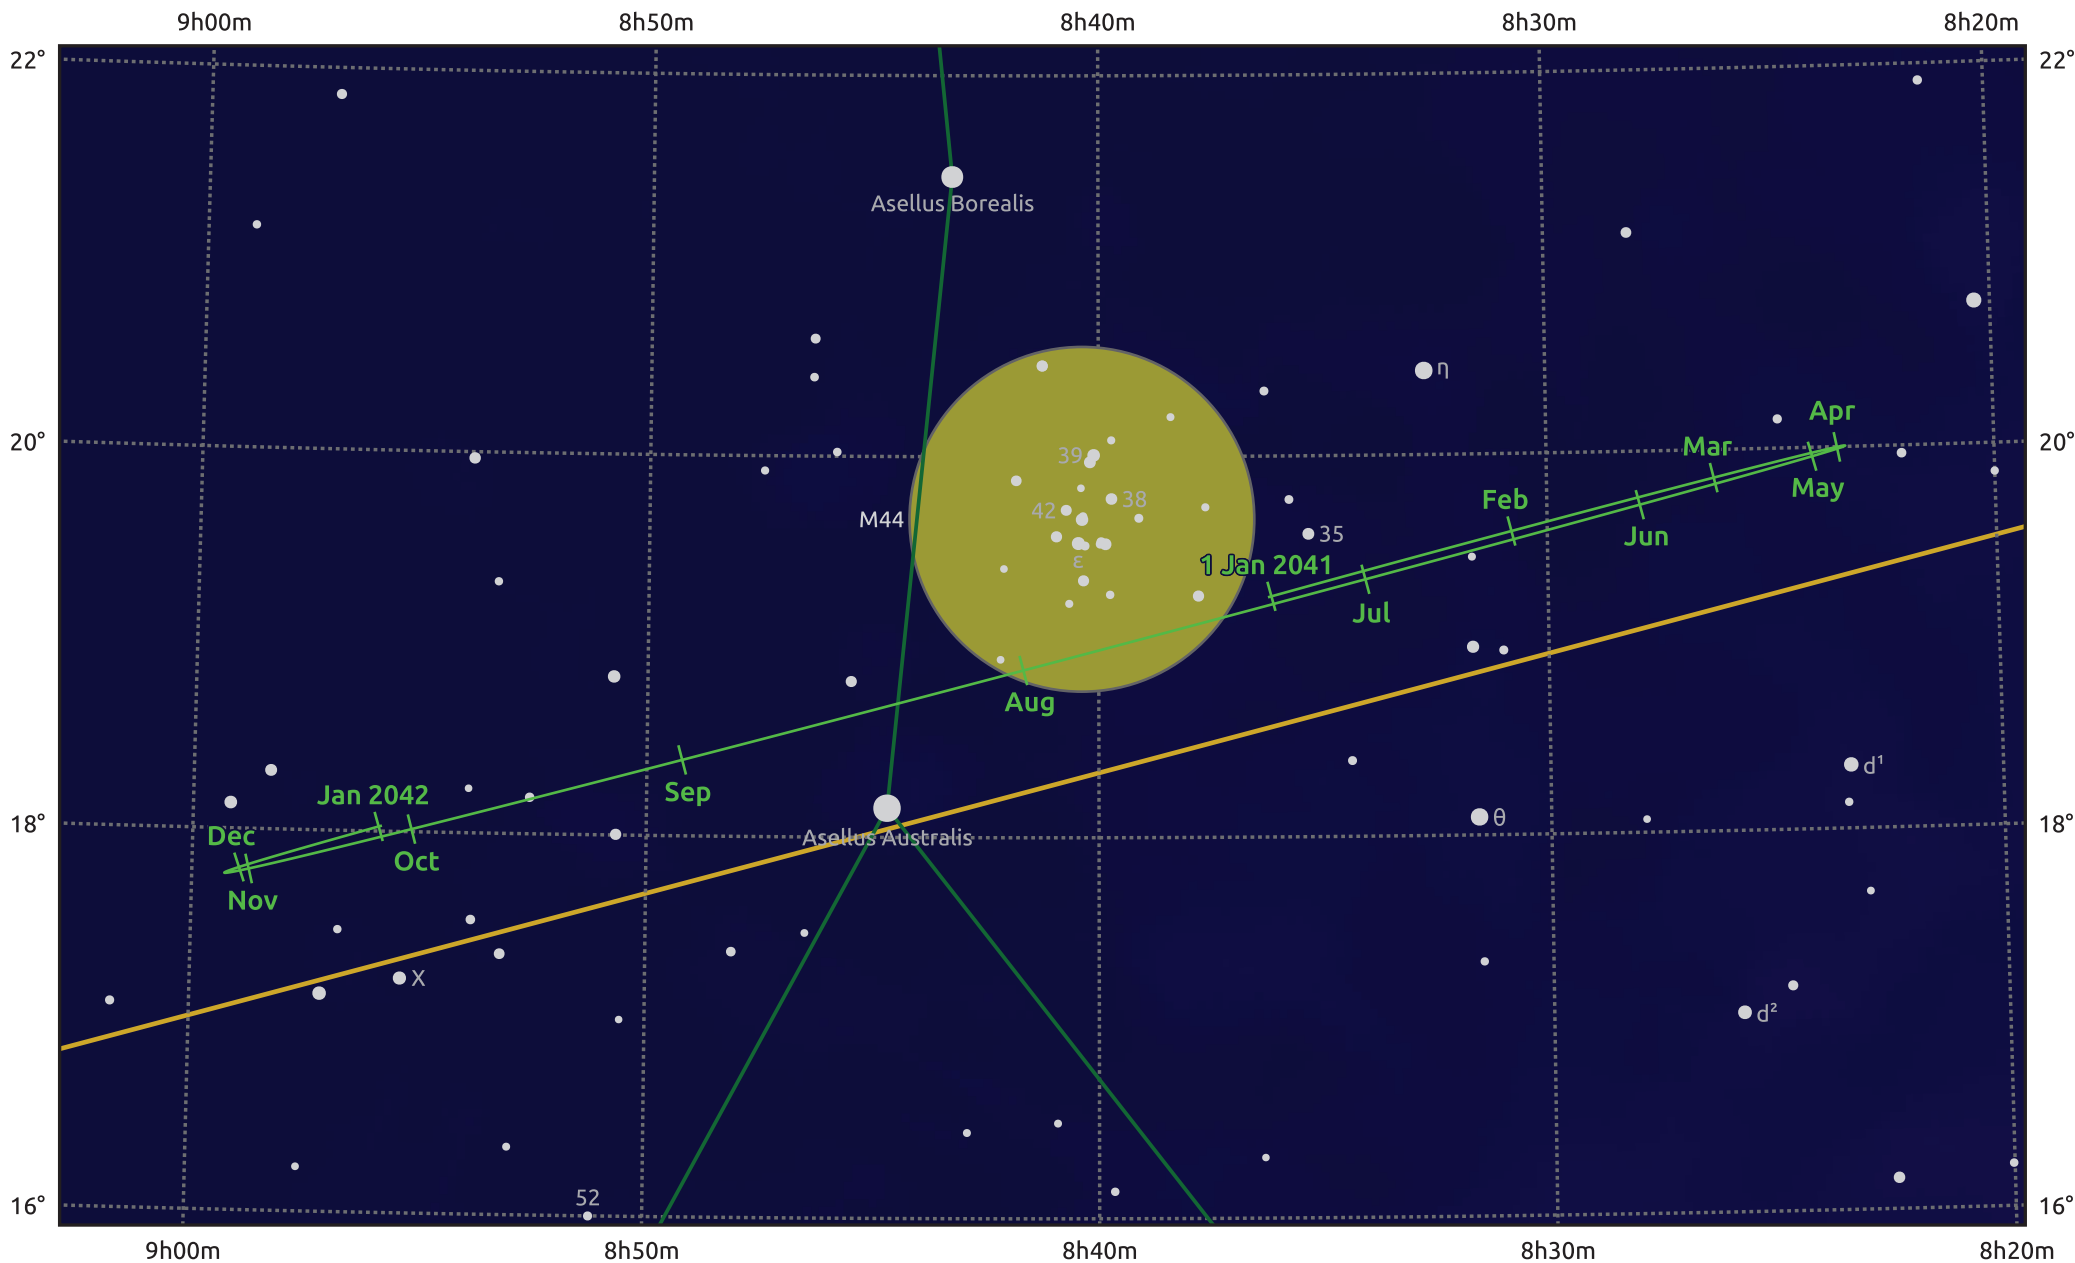

The path of Uranus in 2041

© Dominic Ford 2011–2025. Date markers placed at midnight UTC. Downloaded from <https://in-the-sky.org>

Magnitude scale: ● 8.0 ● 7.0 ● 6.0 ● 5.0 ● 4.0 ● 3.0

— Ecliptic Plane

- Galaxy
- Bright nebula
- Open cluster
- Globular cluster
- Planetary nebula

Date	Mag	Angular size
2041 Jan 1	5.4	4.0"
2041 Apr 1	5.5	3.9"
2041 Jul 1	5.6	3.6"
2041 Oct 1	5.6	3.7"
2042 Jan 1	5.4	4.0"