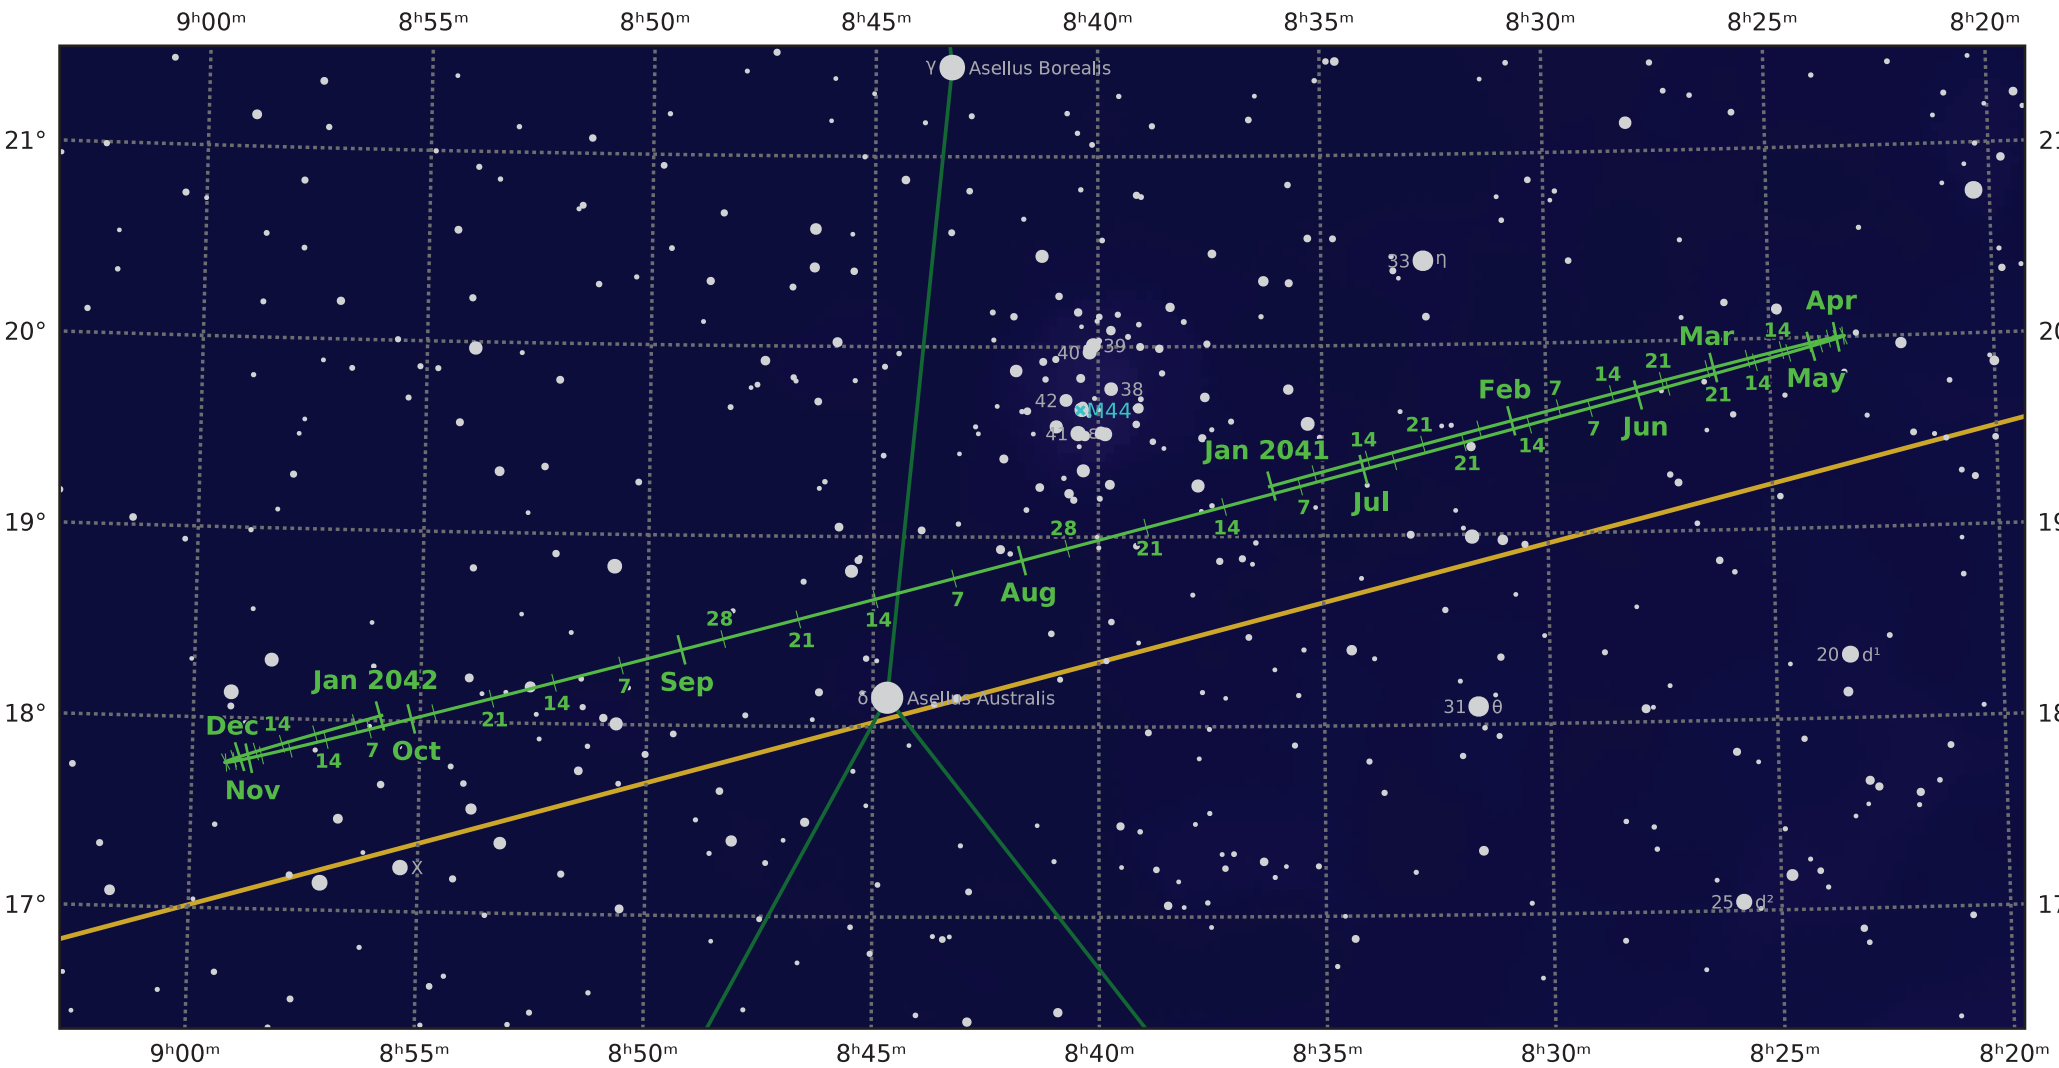

The path of Uranus in 2041

© Dominic Ford 2011–2021. Downloaded from <https://in-the-sky.org>

Magnitude scale: ● 10.0 ● 9.5 ● 9.0 ● 8.5 ● 8.0 ● 7.5 ● 7.0 ● 6.5 ● 6.0 ● 5.5 ● 5.0 ● 4.5 ● 4.0 ● 3.5

— Ecliptic Plane — Galactic Plane