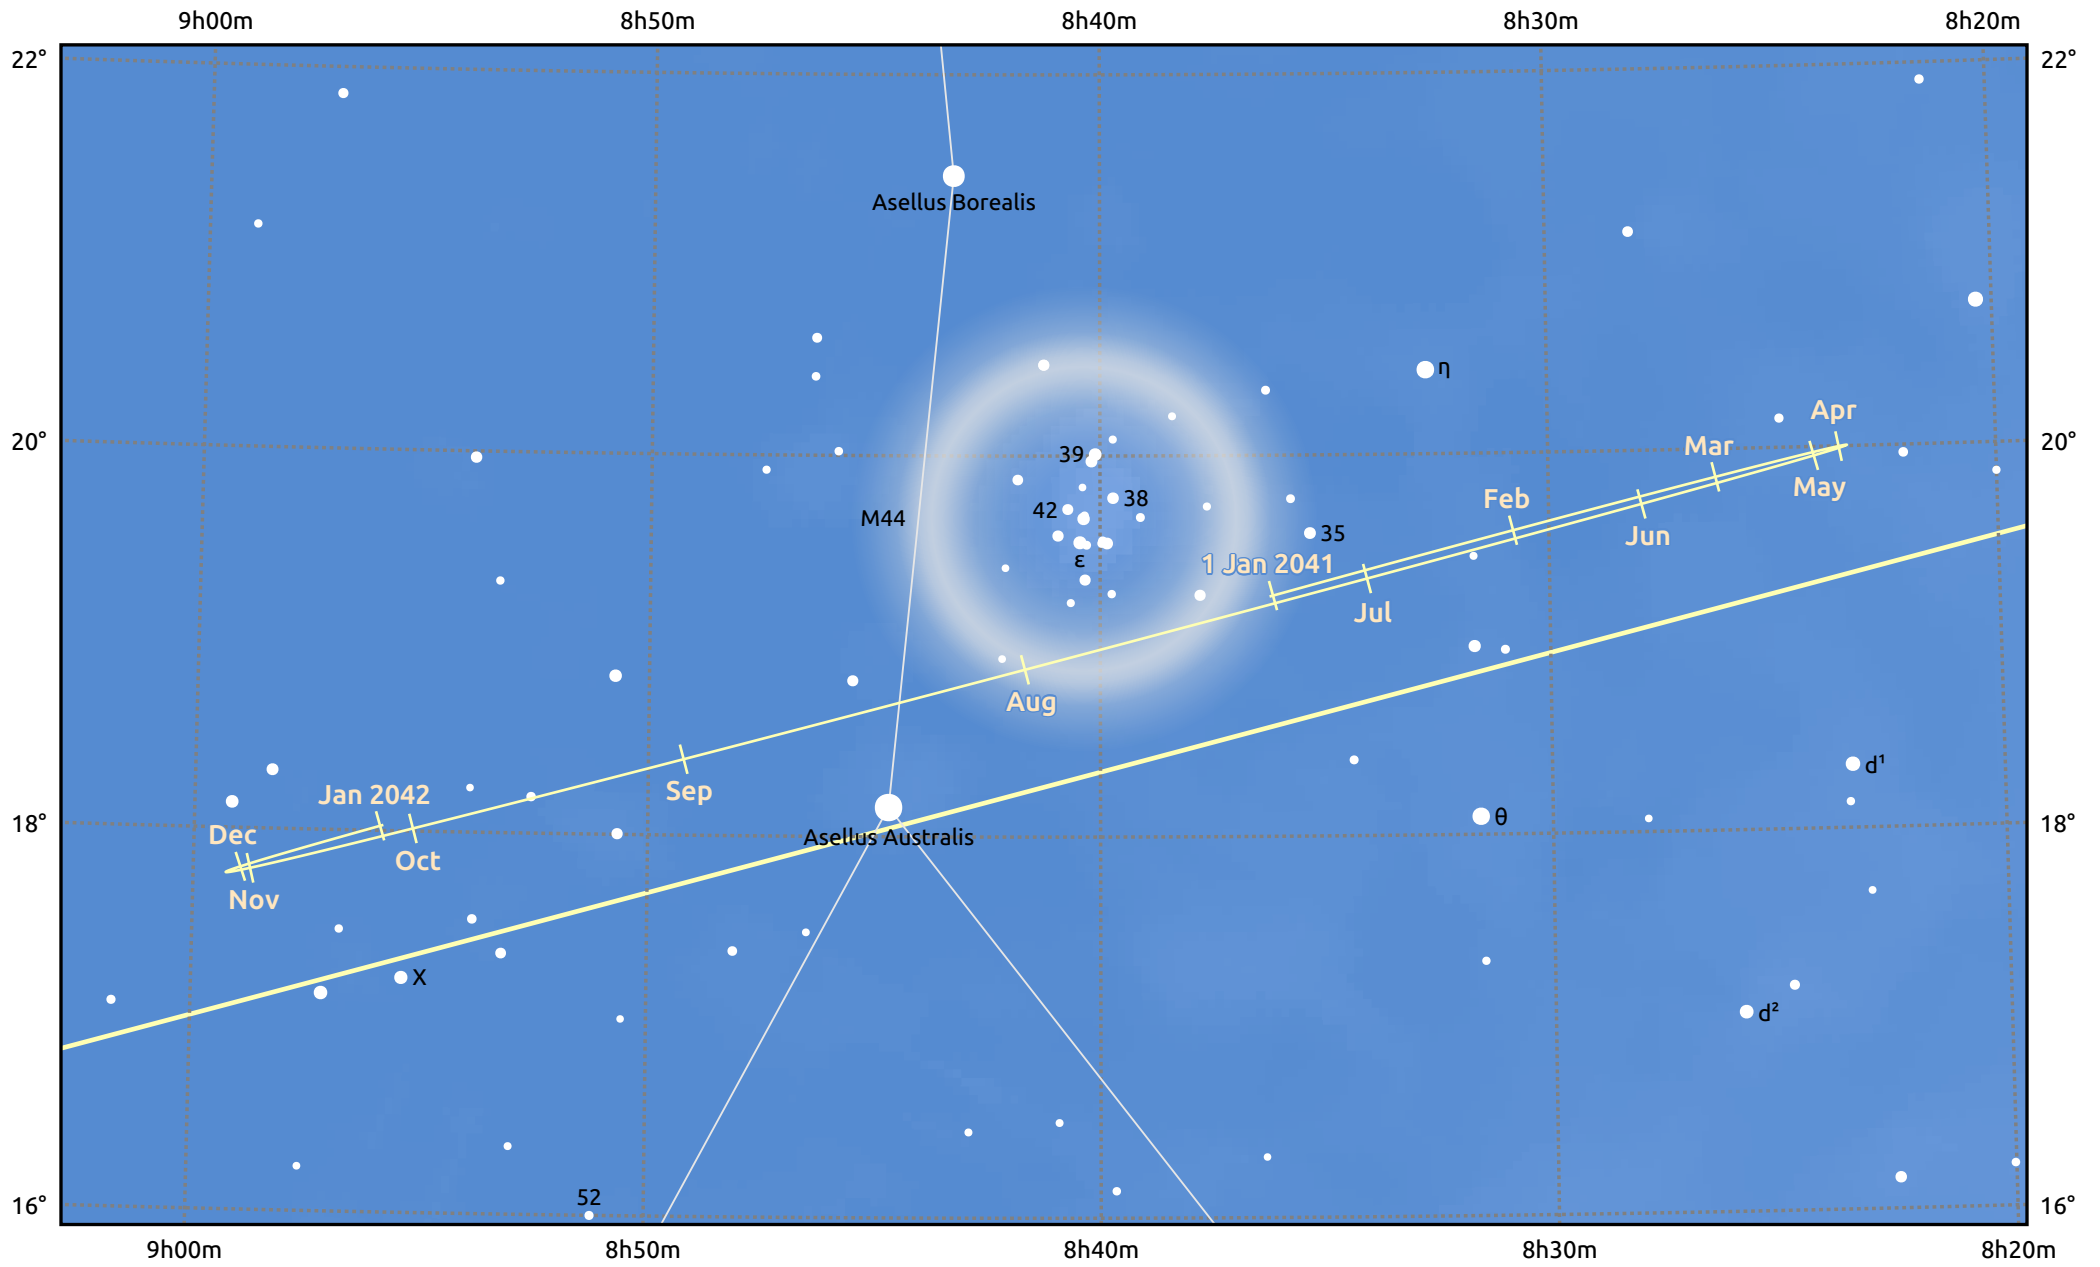

The path of Uranus in 2041

© Dominic Ford 2011–2025. Date markers placed at midnight UTC. Downloaded from <https://in-the-sky.org>

Magnitude scale: ● 8.0 ● 7.0 ● 6.0 ● 5.0 ● 4.0 ● 3.0

— Ecliptic Plane

Galaxy Bright nebula Open cluster Globular cluster Planetary nebula

Date	Mag	Angular size
2041 Jan 1	5.4	4.0"
2041 Apr 1	5.5	3.9"
2041 Jul 1	5.6	3.6"
2041 Oct 1	5.6	3.7"
2042 Jan 1	5.4	4.0"