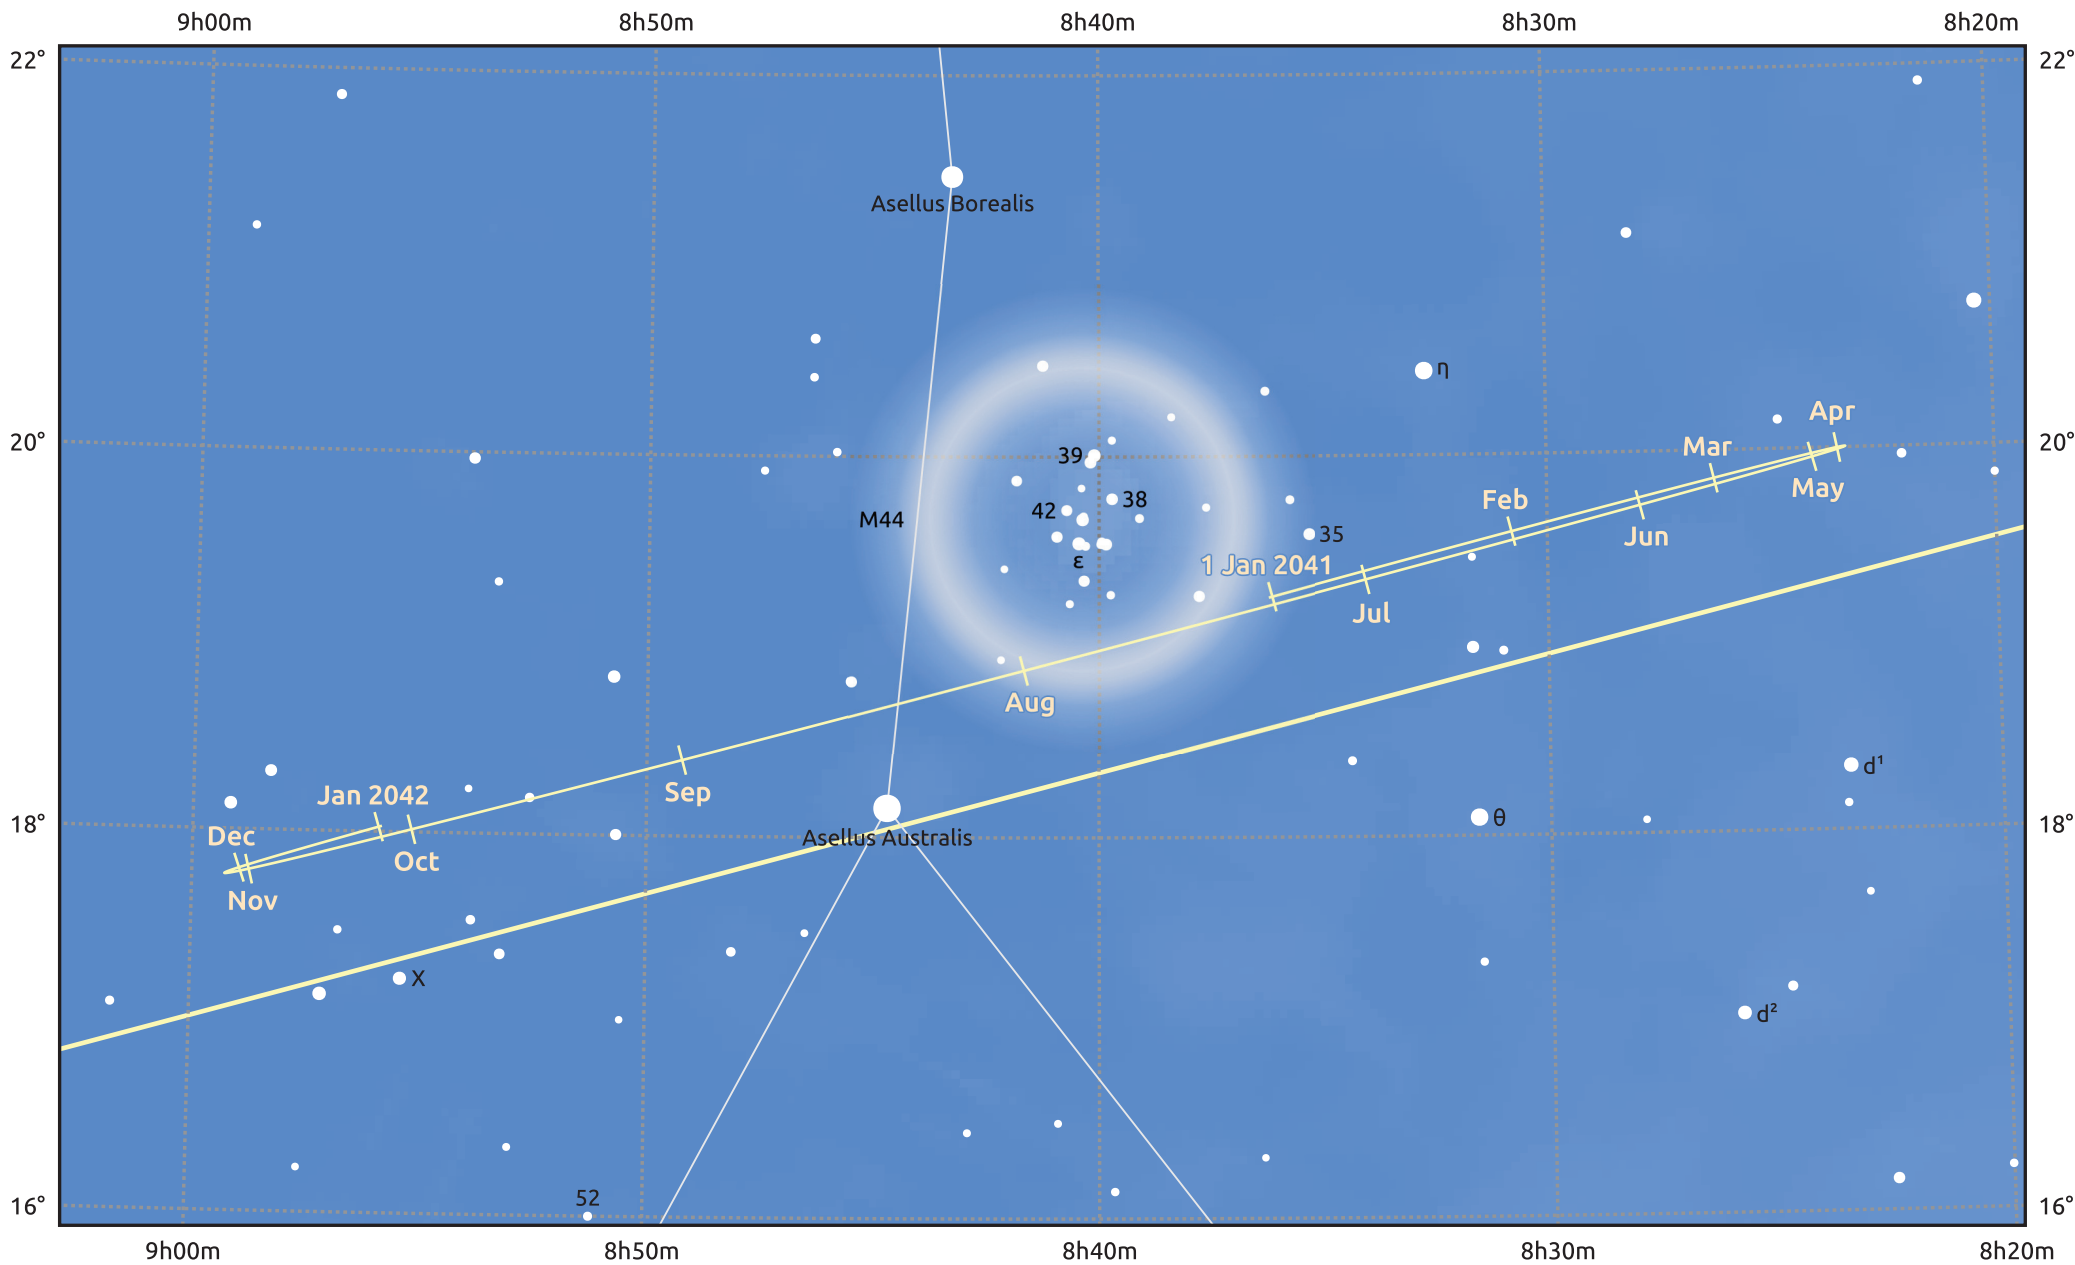

# The path of Uranus in 2041

© Dominic Ford 2011–2025. Date markers placed at midnight UTC. Downloaded from <https://in-the-sky.org>

Magnitude scale: ● 8.0 ● 7.0 ● 6.0 ● 5.0 ● 4.0 ● 3.0

— Ecliptic Plane

Galaxy Bright nebula Open cluster Globular cluster Planetary nebula

Date	Mag	Angular size
2041 Jan 1	5.4	4.0"
2041 Apr 1	5.5	3.9"
2041 Jul 1	5.6	3.6"
2041 Oct 1	5.6	3.7"
2042 Jan 1	5.4	4.0"