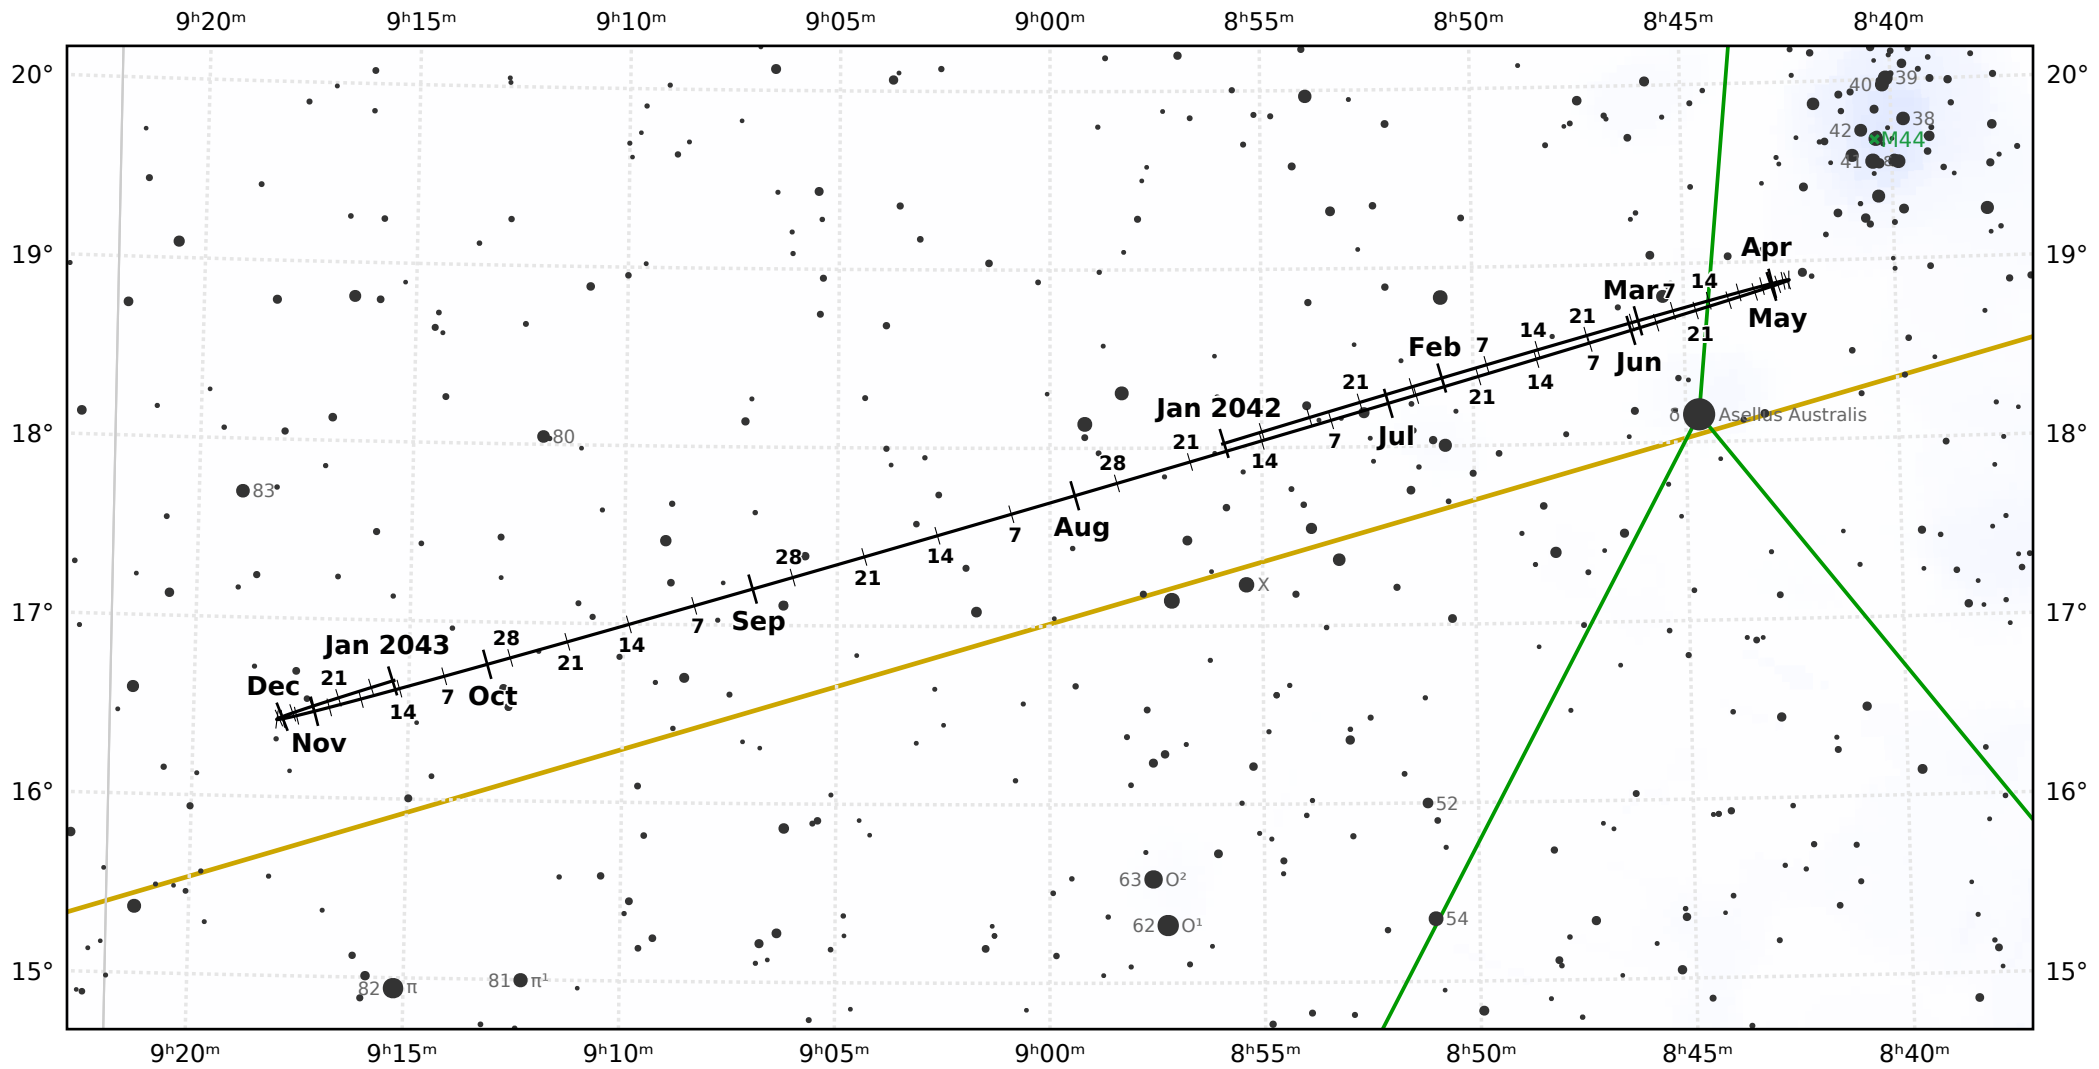

The path of Uranus in 2042

© Dominic Ford 2011-2021. Downloaded from <https://in-the-sky.org>

Magnitude scale: •10.0 •9.5 •9.0 •8.5 •8.0 •7.5 •7.0 •6.5 •6.0 •5.5 •5.0 •4.5 •4.0 •3.5

— The Equator — Ecliptic Plane — Galactic Plane