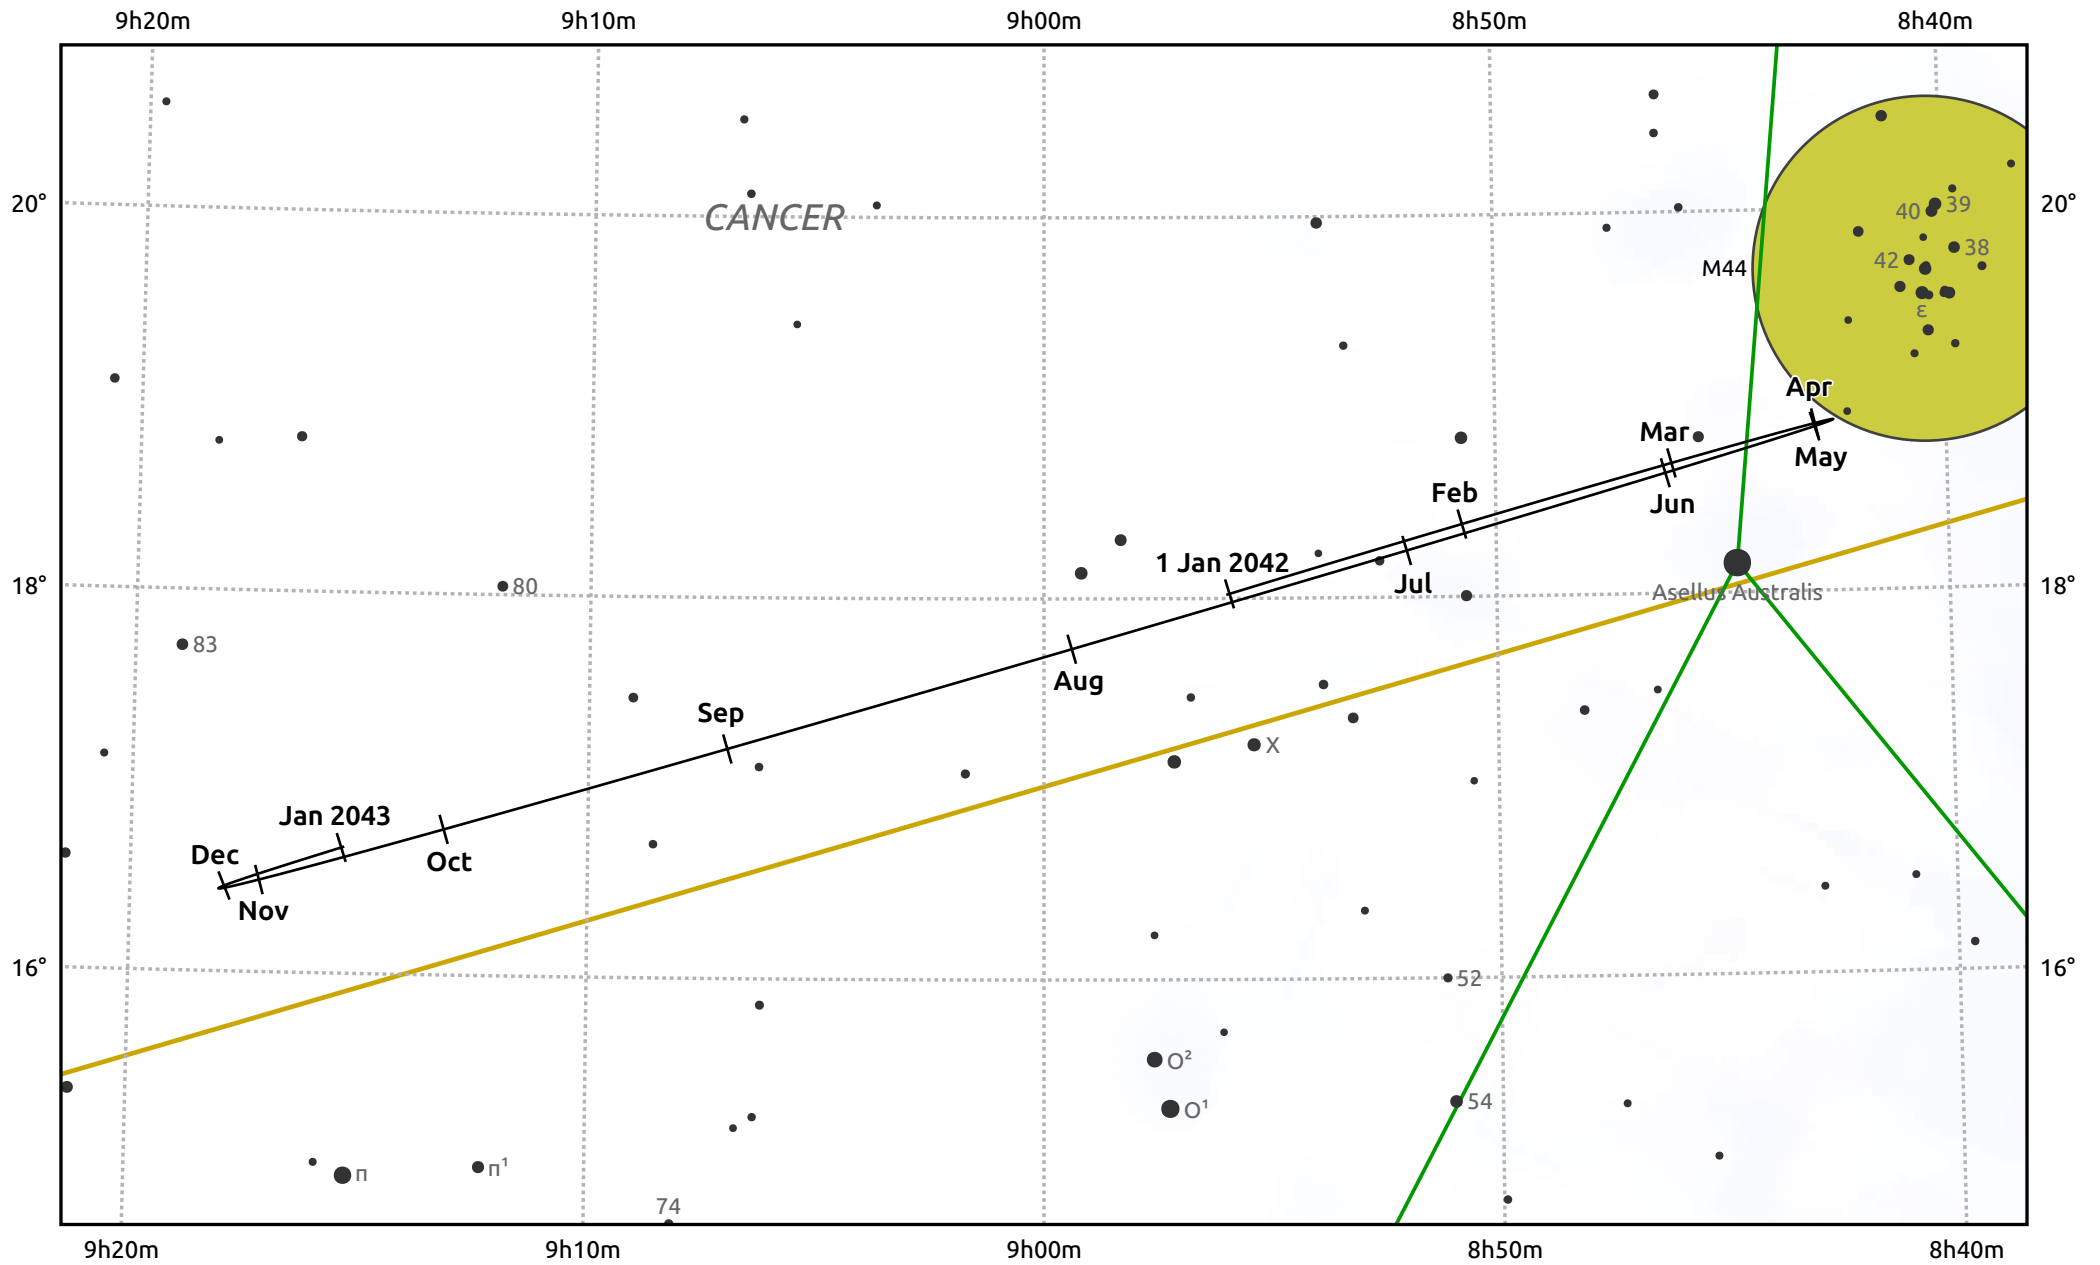

# The path of Uranus in 2042

© Dominic Ford 2011–2025. Date markers placed at midnight UTC. Downloaded from <https://in-the-sky.org>

Magnitude scale: • 8.0 • 7.0 • 6.0 • 5.0 • 4.0 • 3.0

— Ecliptic Plane

● Galaxy   
 ■ Bright nebula   
 ● Open cluster   
 ● Globular cluster   
 + Planetary nebula

Date	Mag	Angular size
2042 Jan 1	5.4	4.0"
2042 Apr 1	5.4	3.9"
2042 Jul 1	5.6	3.6"
2042 Oct 1	5.6	3.7"
2043 Jan 1	5.4	4.0"