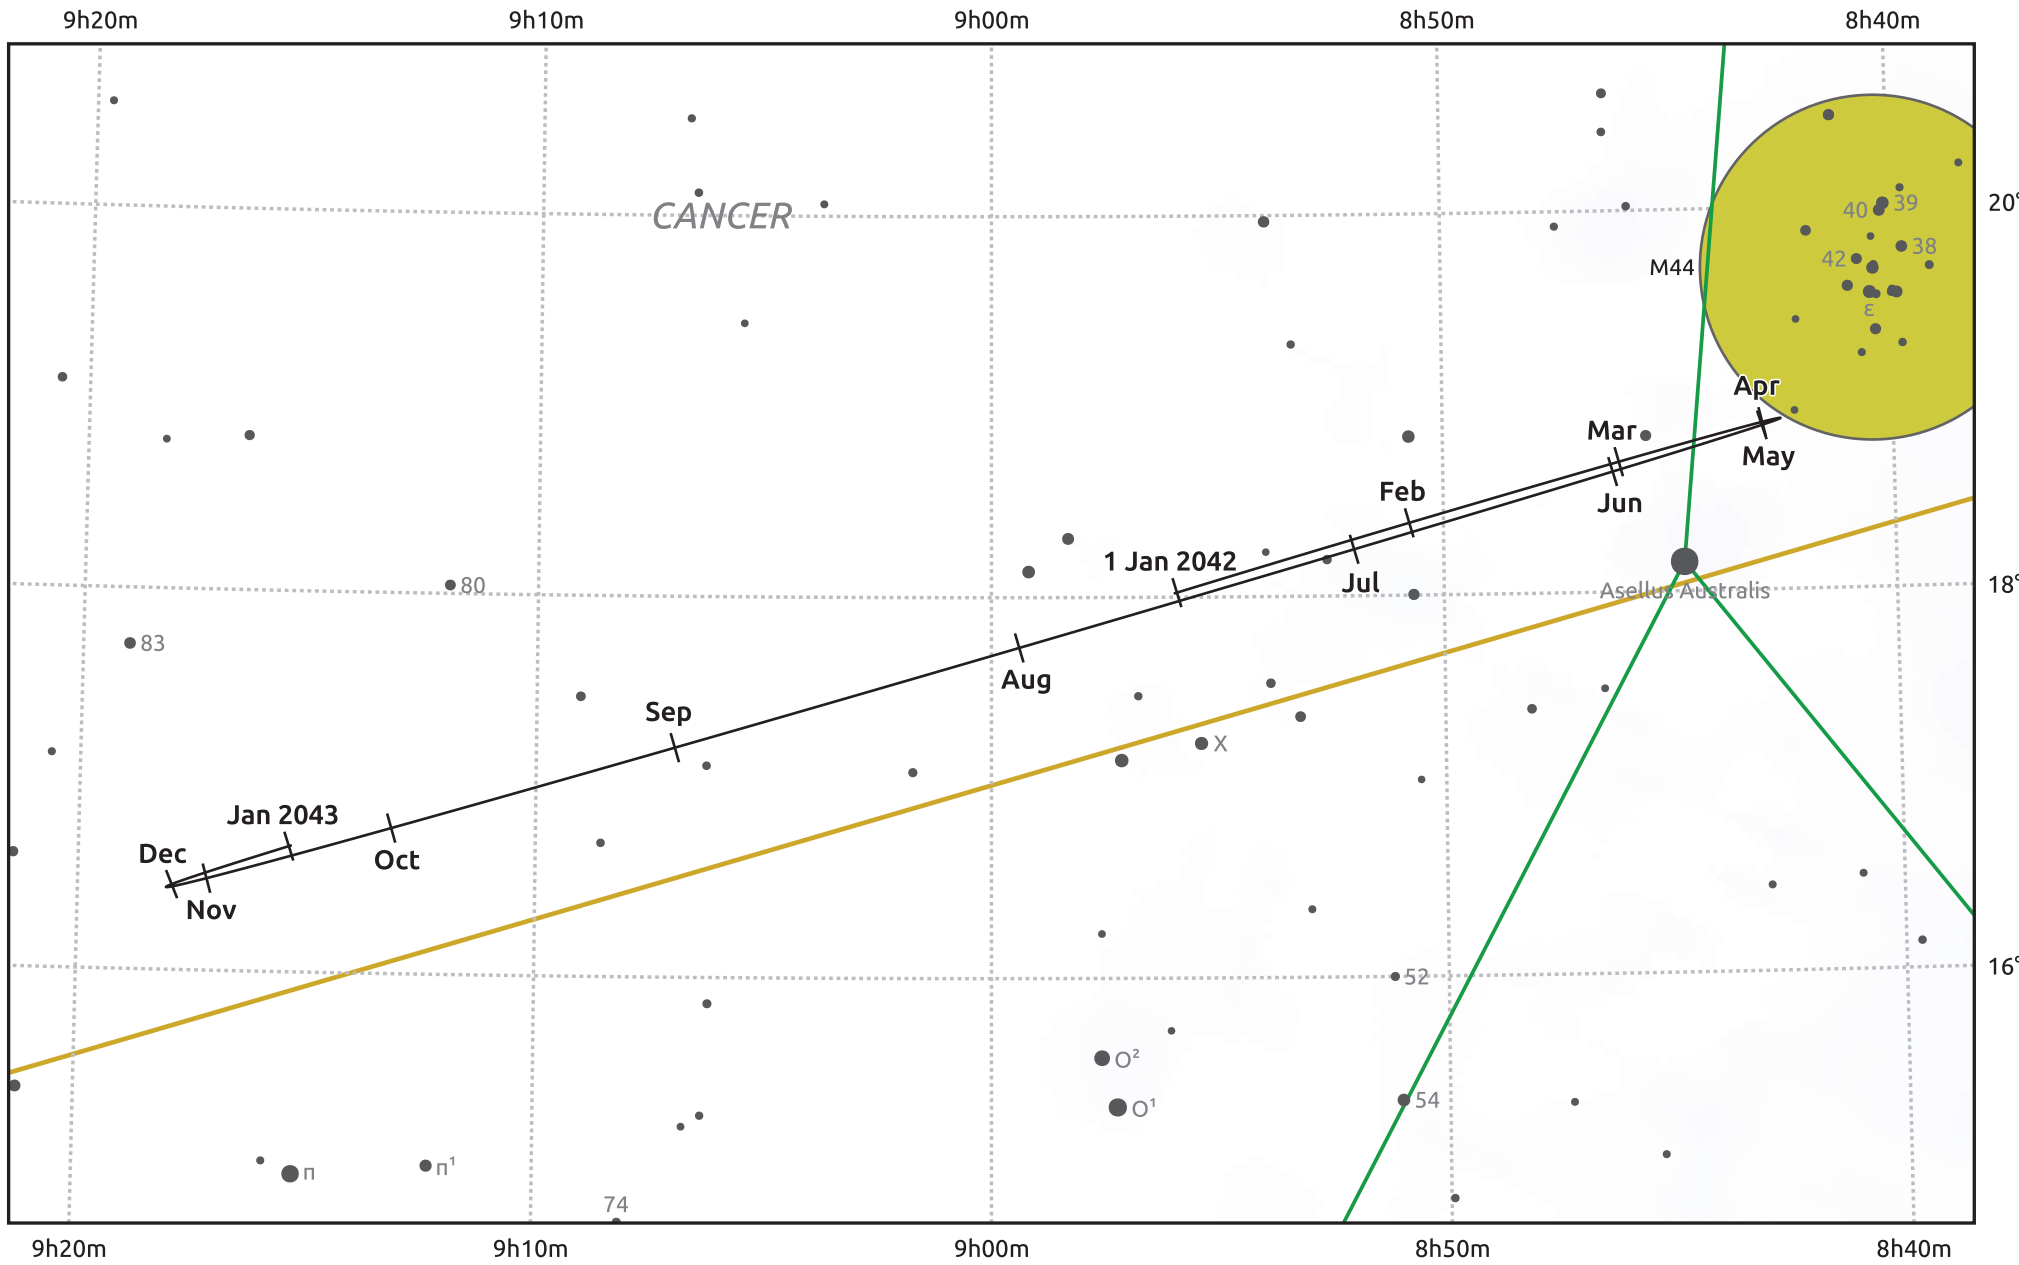

# The path of Uranus in 2042

© Dominic Ford 2011–2025. Date markers placed at midnight UTC. Downloaded from <https://in-the-sky.org>

Magnitude scale: ● 8.0 ● 7.0 ● 6.0 ● 5.0 ● 4.0 ● 3.0

— Ecliptic Plane

- Galaxy
- Bright nebula
- Open cluster
- Globular cluster
- Planetary nebula

Date	Mag	Angular size
2042 Jan 1	5.4	4.0"
2042 Apr 1	5.4	3.9"
2042 Jul 1	5.6	3.6"
2042 Oct 1	5.6	3.7"
2043 Jan 1	5.4	4.0"