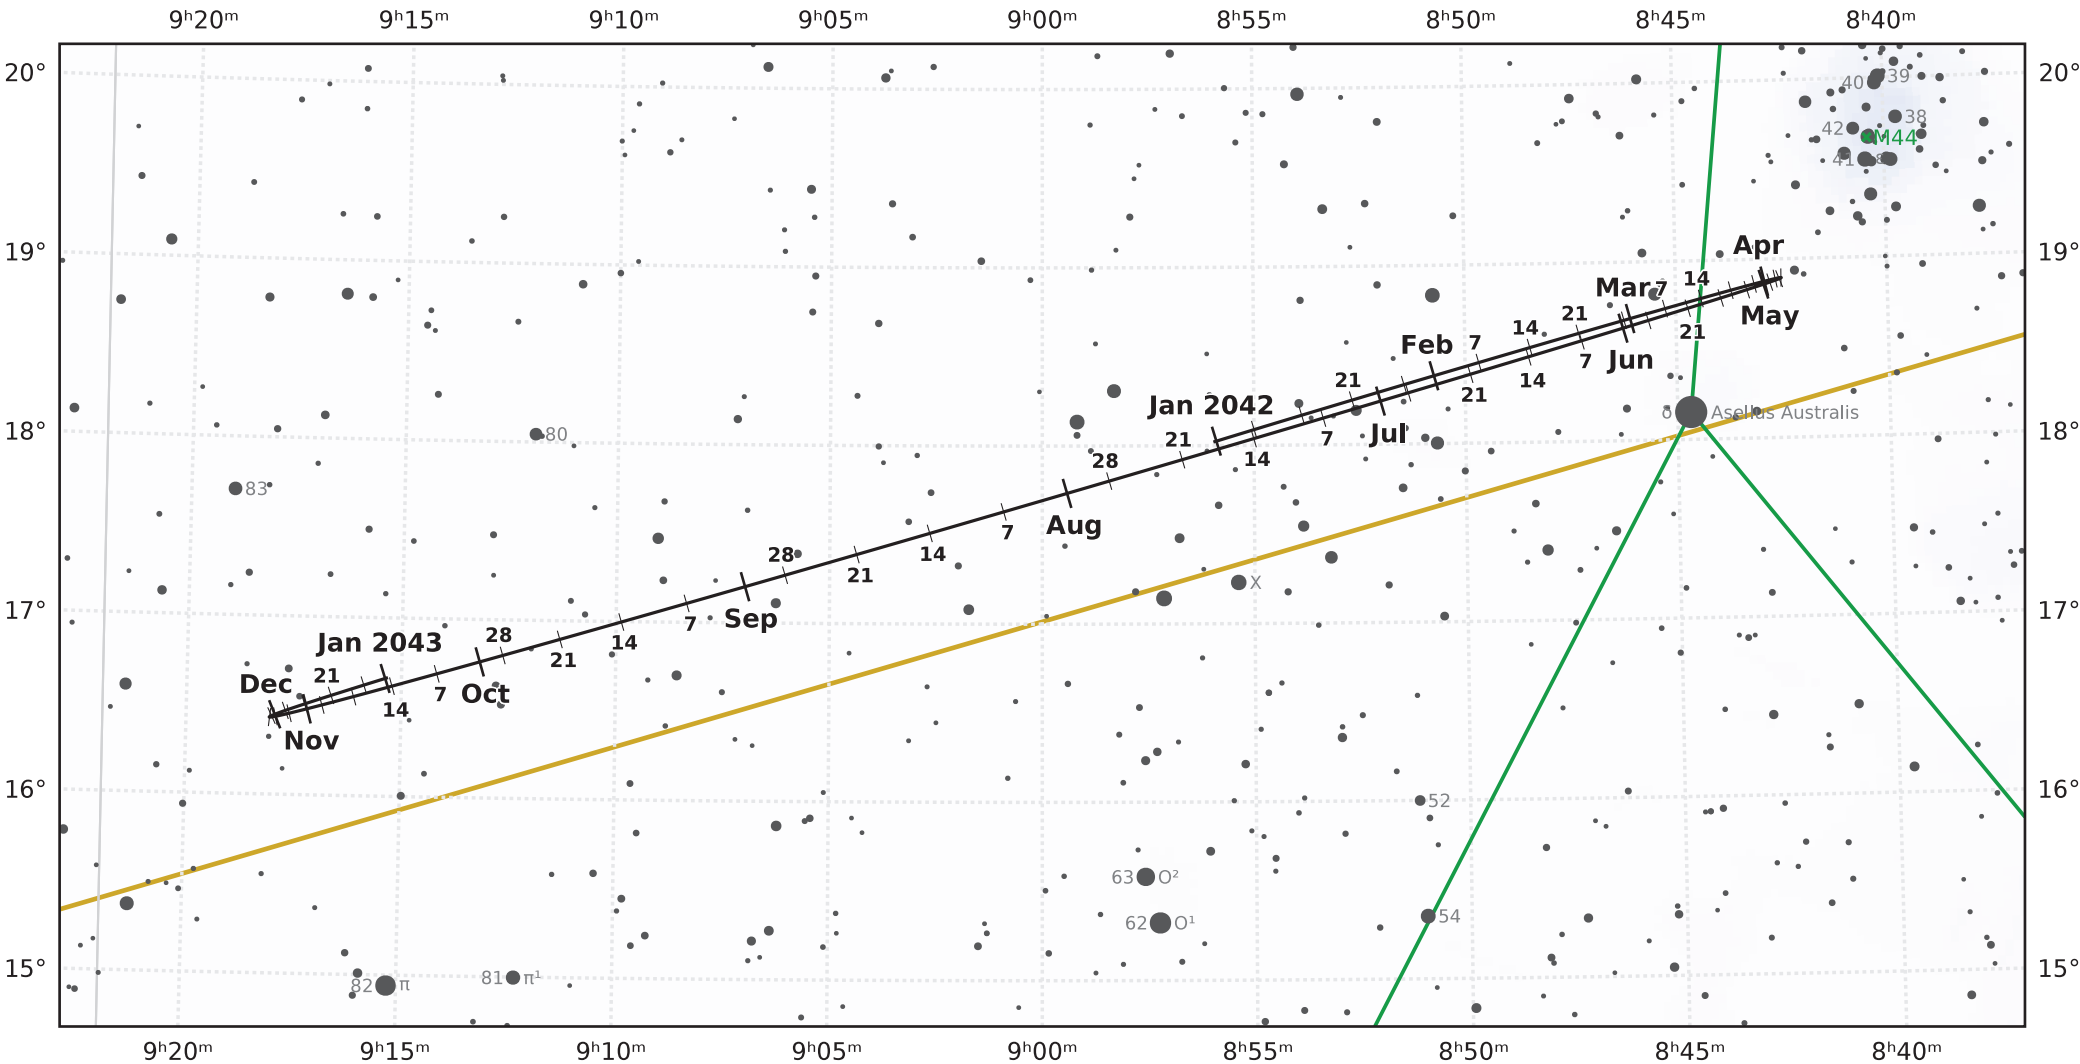

The path of Uranus in 2042

© Dominic Ford 2011–2021. Downloaded from <https://in-the-sky.org>

Magnitude scale: •10.0 •9.5 •9.0 •8.5 •8.0 •7.5 •7.0 •6.5 •6.0 •5.5 •5.0 •4.5 •4.0 •3.5

— The Equator

— Ecliptic Plane

— Galactic Plane