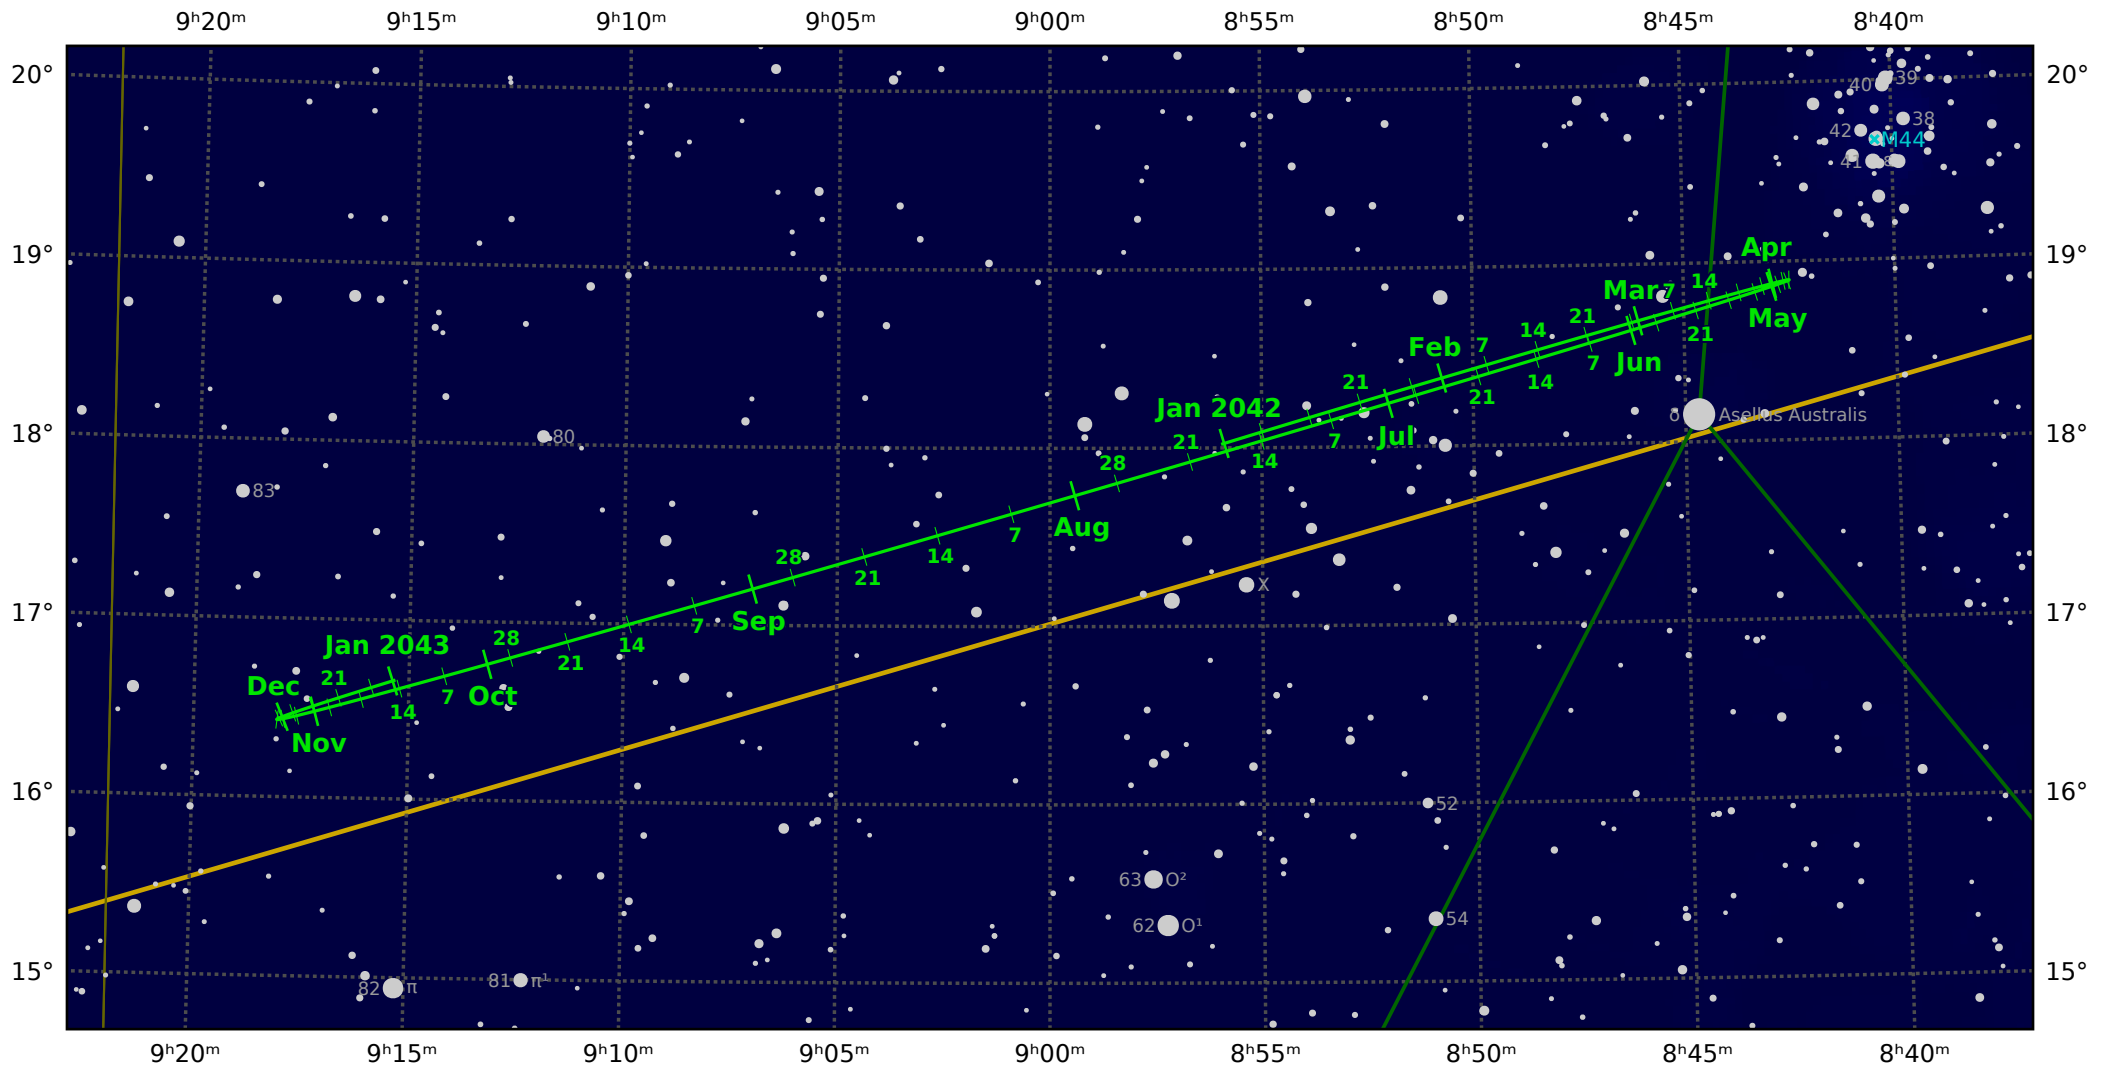

The path of Uranus in 2042

© Dominic Ford 2011-2021. Downloaded from <https://in-the-sky.org>

Magnitude scale: ● 10.0 ● 9.5 ● 9.0 ● 8.5 ● 8.0 ● 7.5 ● 7.0 ● 6.5 ● 6.0 ● 5.5 ● 5.0 ● 4.5 ● 4.0 ● 3.5

— Ecliptic Plane — Galactic Plane