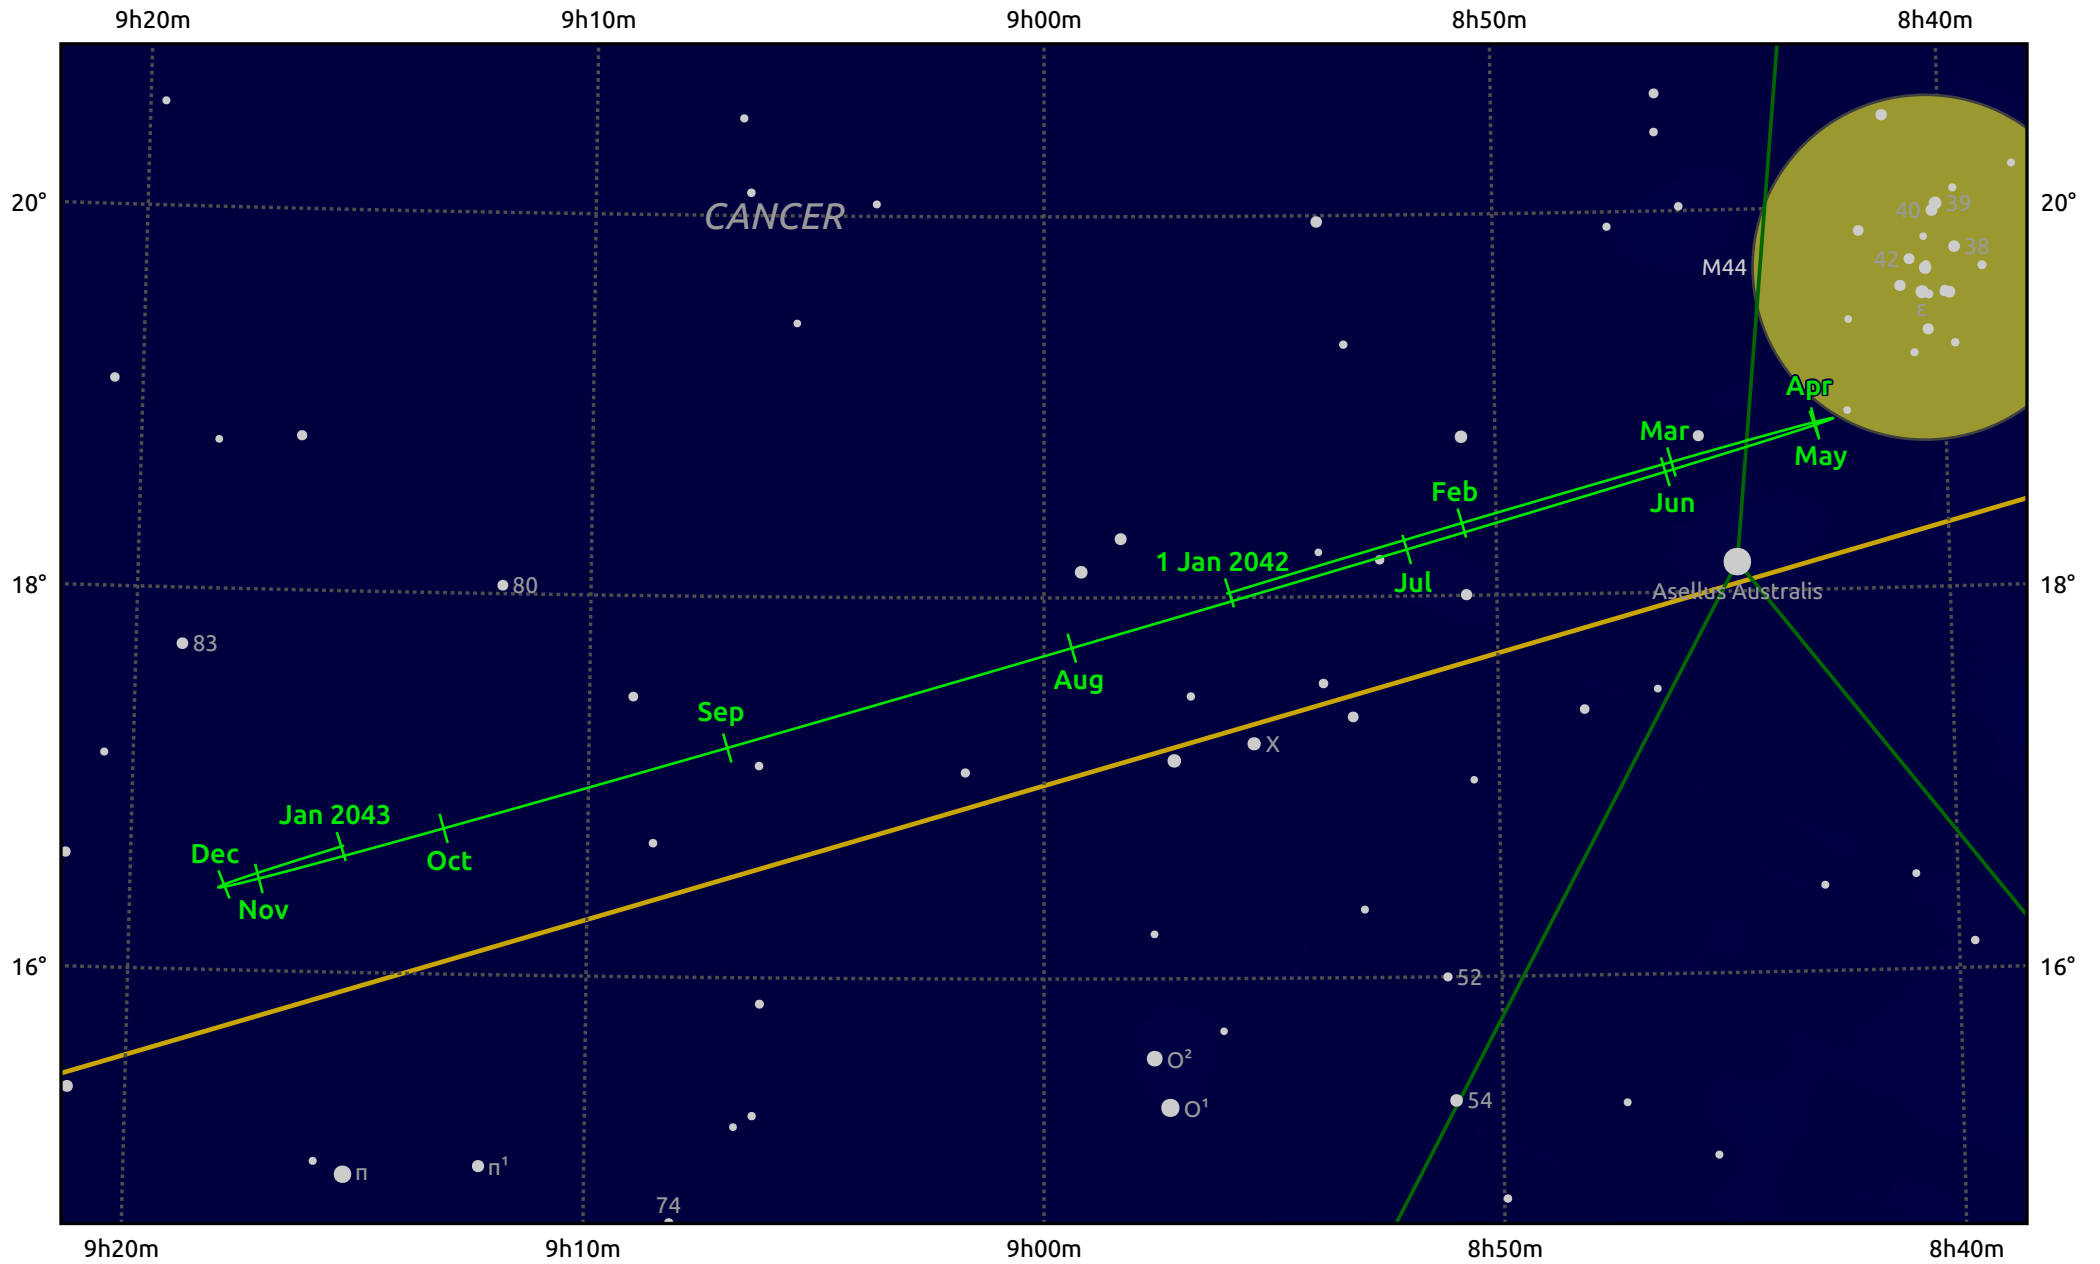

# The path of Uranus in 2042

© Dominic Ford 2011–2025. Date markers placed at midnight UTC. Downloaded from <https://in-the-sky.org>

Magnitude scale: ● 8.0 ● 7.0 ● 6.0 ● 5.0 ● 4.0 ● 3.0

— Ecliptic Plane

● Galaxy ■ Bright nebula ● Open cluster ● Globular cluster ● Planetary nebula

Date	Mag	Angular size
2042 Jan 1	5.4	4.0"
2042 Apr 1	5.4	3.9"
2042 Jul 1	5.6	3.6"
2042 Oct 1	5.6	3.7"
2043 Jan 1	5.4	4.0"