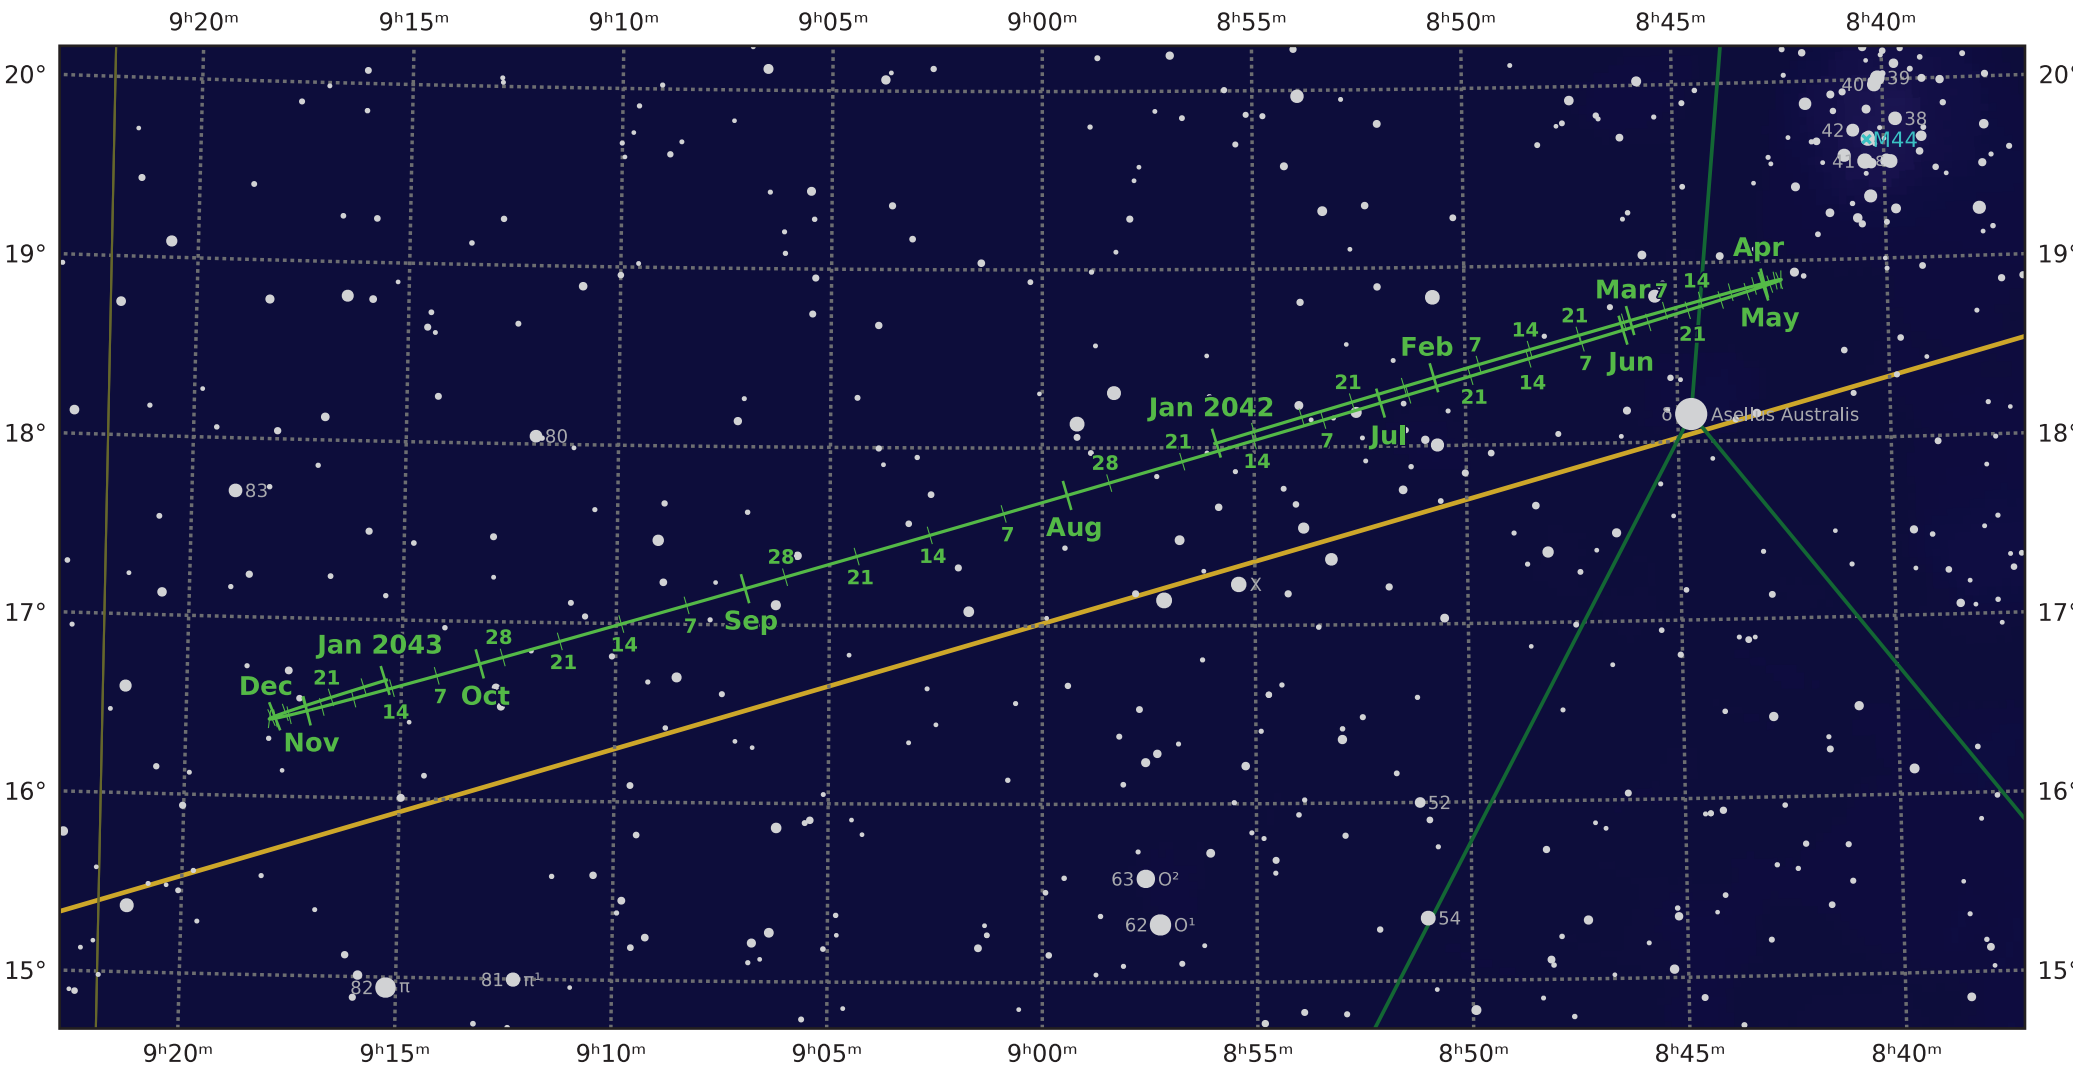

# The path of Uranus in 2042

© Dominic Ford 2011–2021. Downloaded from <https://in-the-sky.org>

Magnitude scale: ● 10.0 ● 9.5 ● 9.0 ● 8.5 ● 8.0 ● 7.5 ● 7.0 ● 6.5 ● 6.0 ● 5.5 ● 5.0 ● 4.5 ● 4.0 ● 3.5

— Ecliptic Plane — Galactic Plane