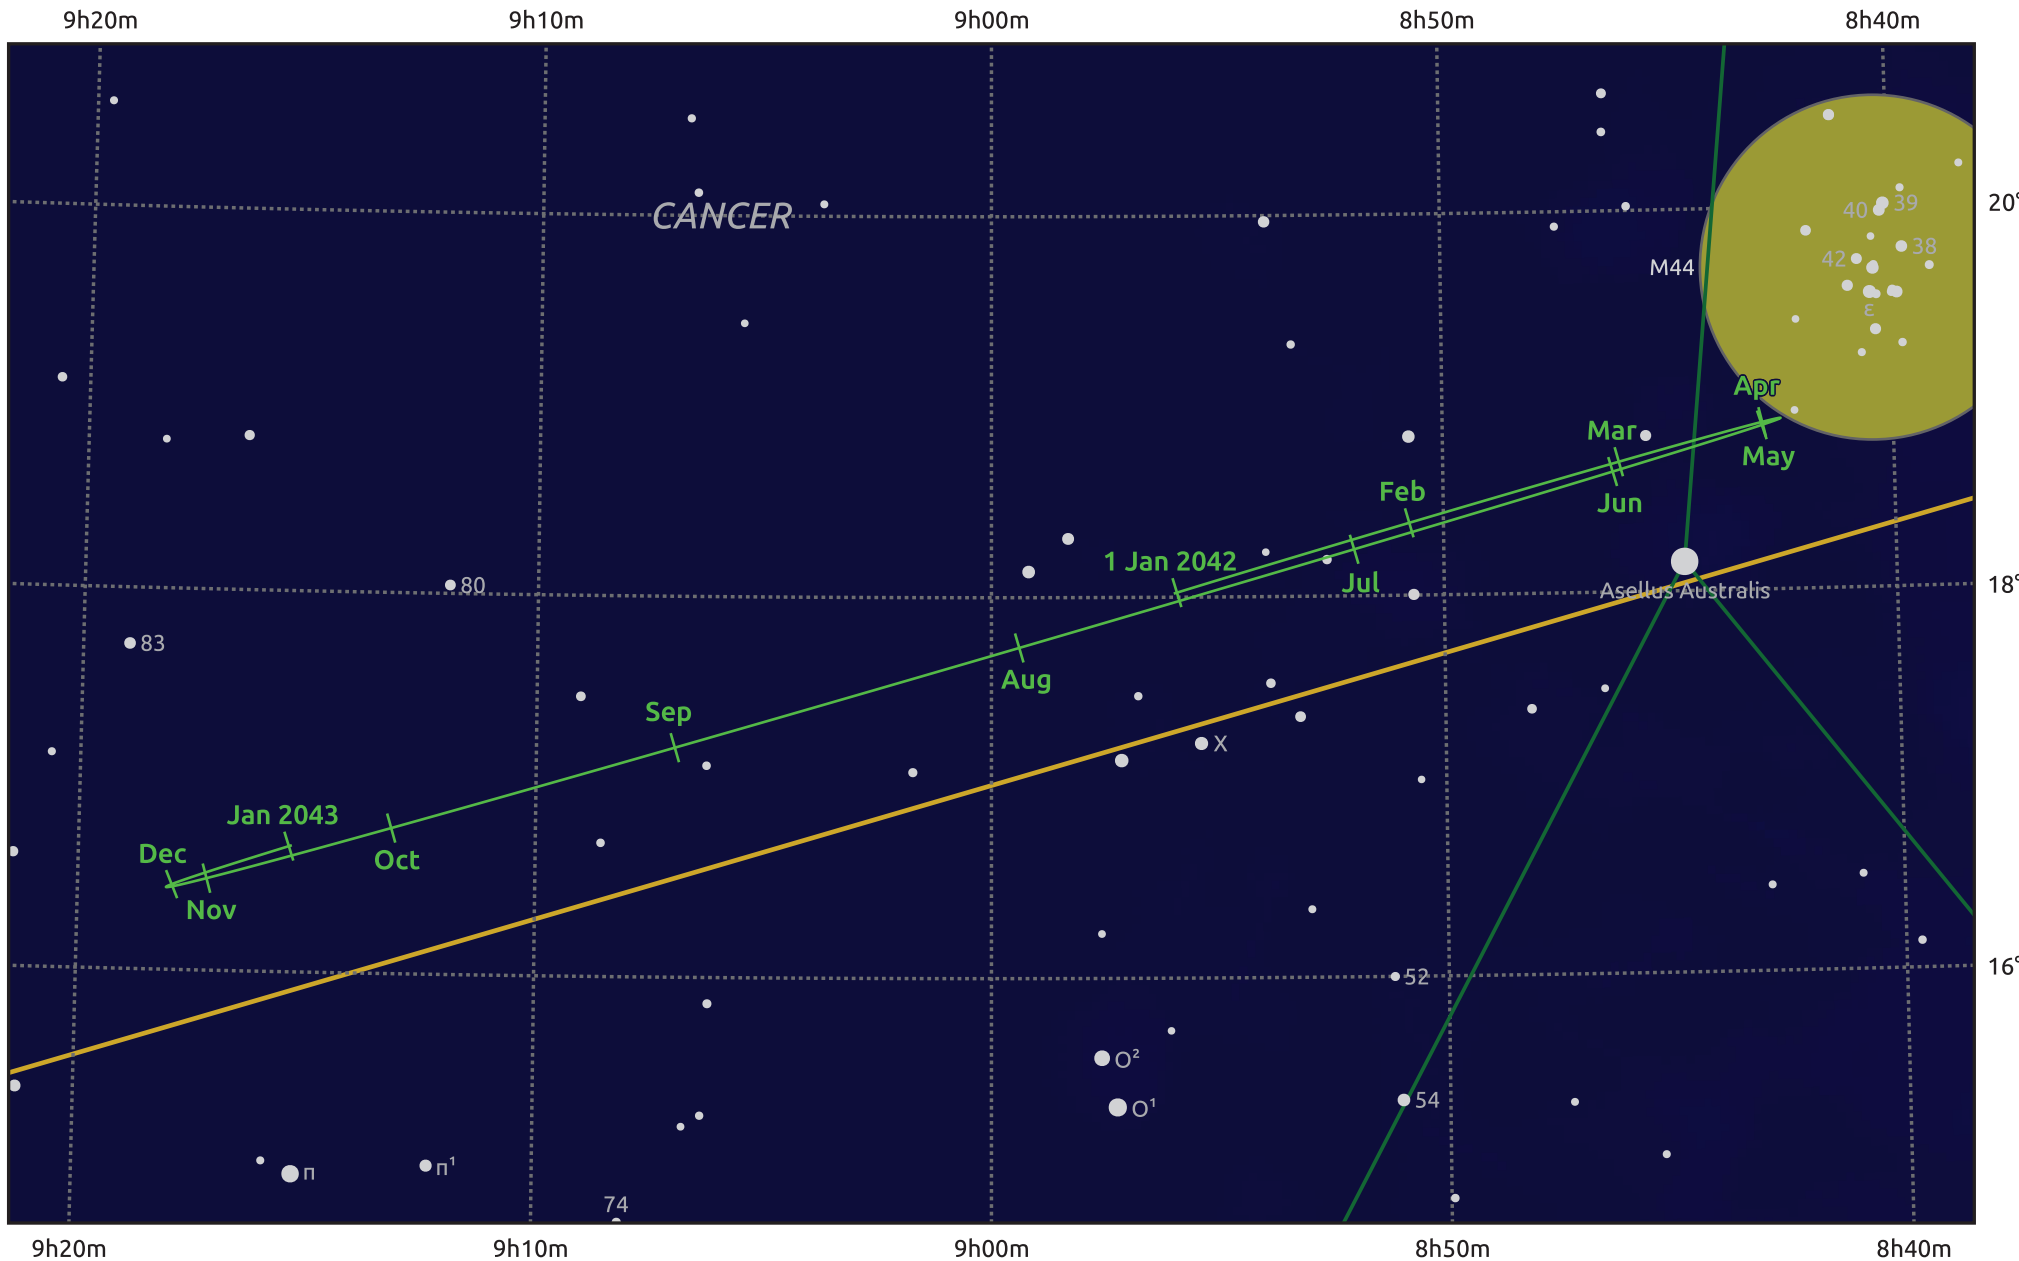

# The path of Uranus in 2042

© Dominic Ford 2011–2025. Date markers placed at midnight UTC. Downloaded from <https://in-the-sky.org>

Magnitude scale: ● 8.0 ● 7.0 ● 6.0 ● 5.0 ● 4.0 ● 3.0

— Ecliptic Plane

- Galaxy
- Bright nebula
- Open cluster
- Globular cluster
- Planetary nebula

Date	Mag	Angular size
2042 Jan 1	5.4	4.0"
2042 Apr 1	5.4	3.9"
2042 Jul 1	5.6	3.6"
2042 Oct 1	5.6	3.7"
2043 Jan 1	5.4	4.0"