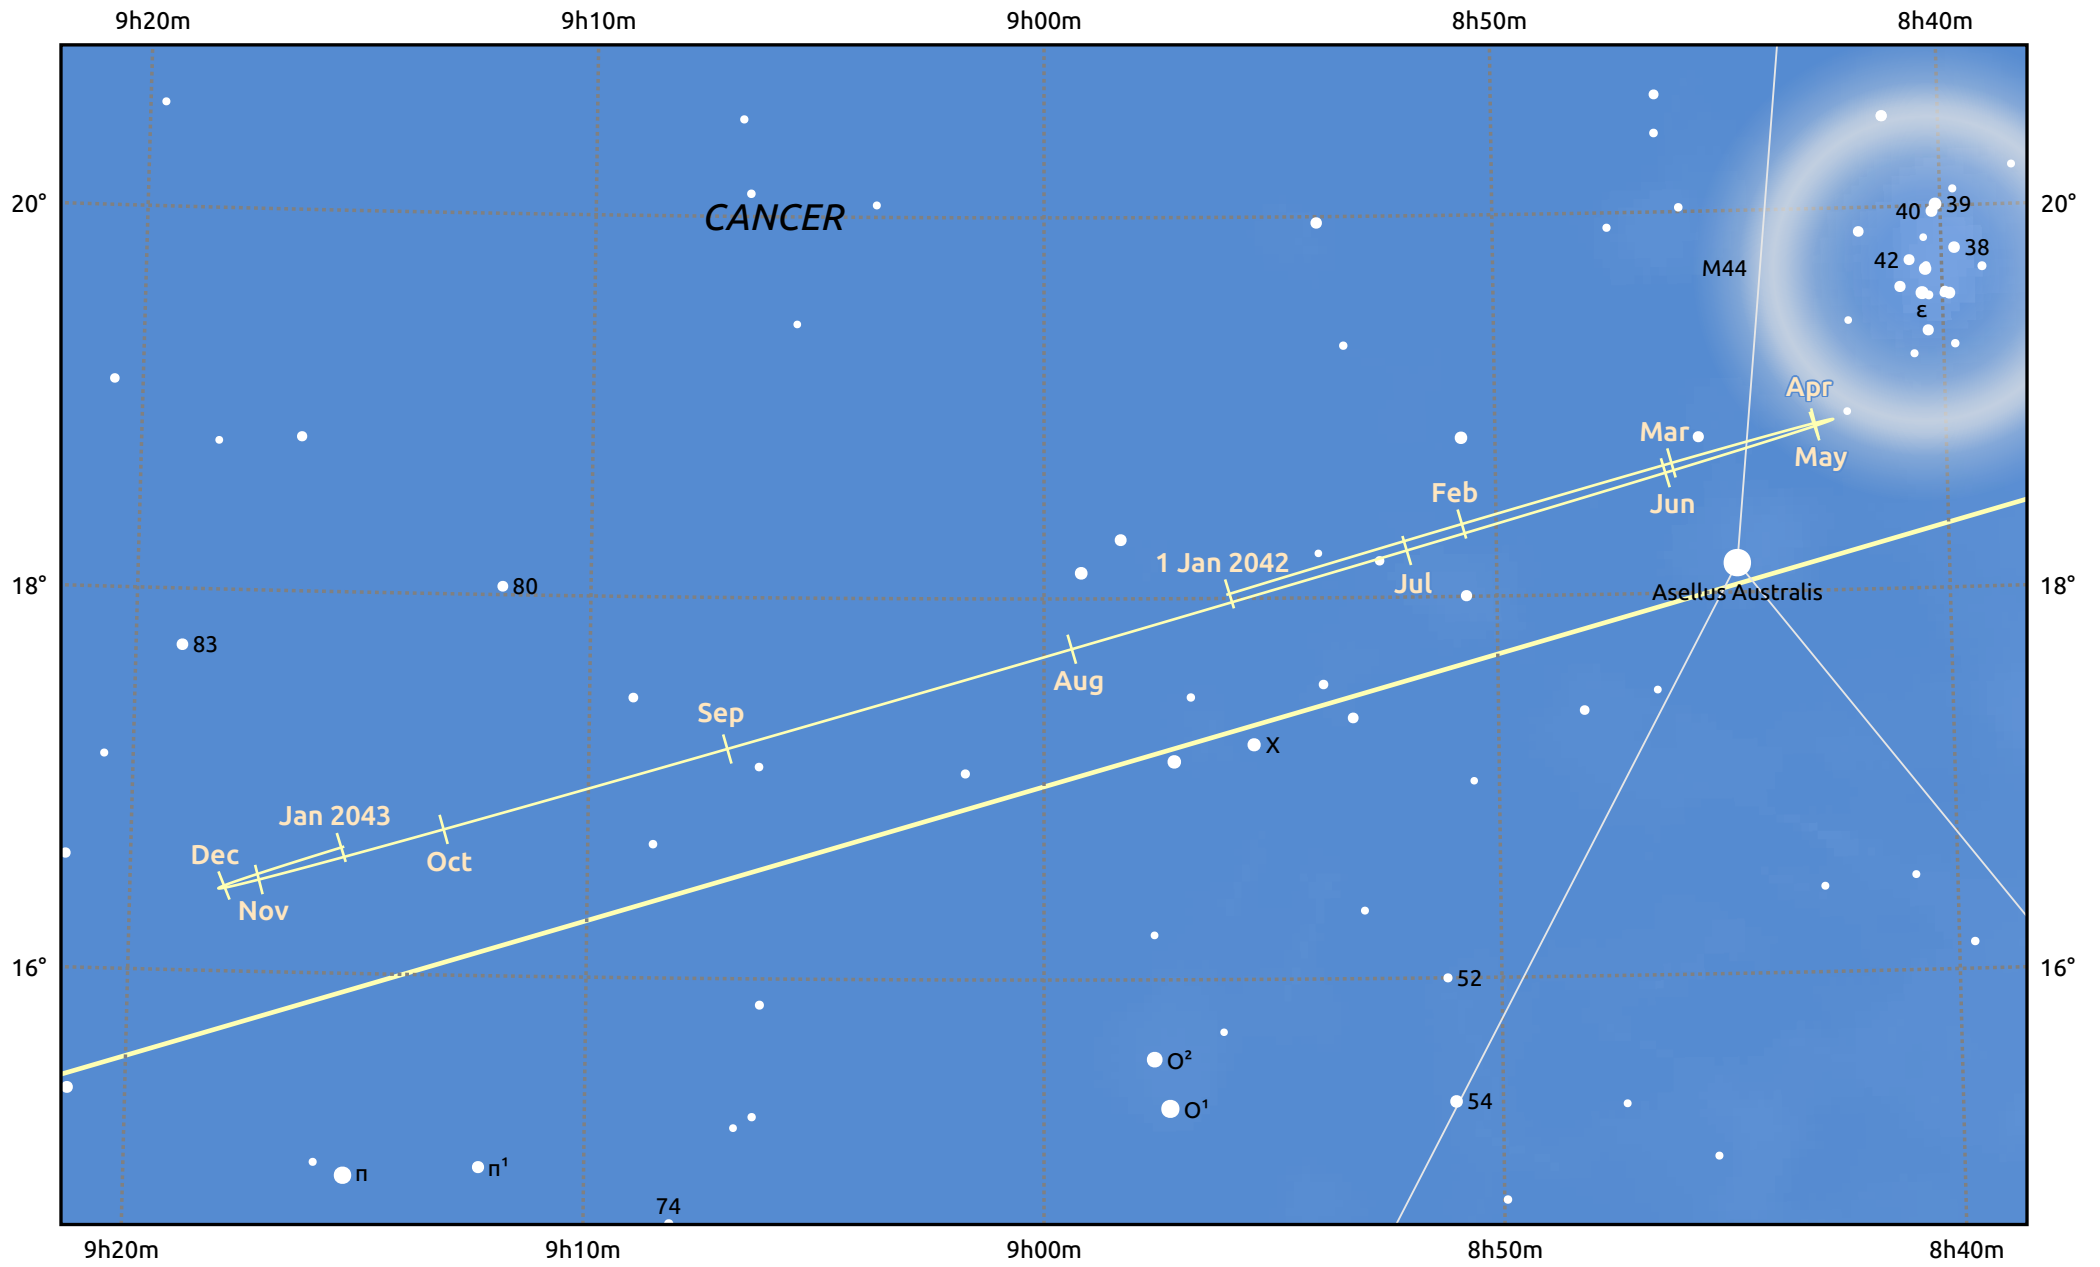

# The path of Uranus in 2042

© Dominic Ford 2011–2025. Date markers placed at midnight UTC. Downloaded from <https://in-the-sky.org>

Magnitude scale: ● 8.0 ● 7.0 ● 6.0 ● 5.0 ● 4.0 ● 3.0

— Ecliptic Plane

Galaxy Bright nebula Open cluster Globular cluster Planetary nebula

Date	Mag	Angular size
2042 Jan 1	5.4	4.0"
2042 Apr 1	5.4	3.9"
2042 Jul 1	5.6	3.6"
2042 Oct 1	5.6	3.7"
2043 Jan 1	5.4	4.0"