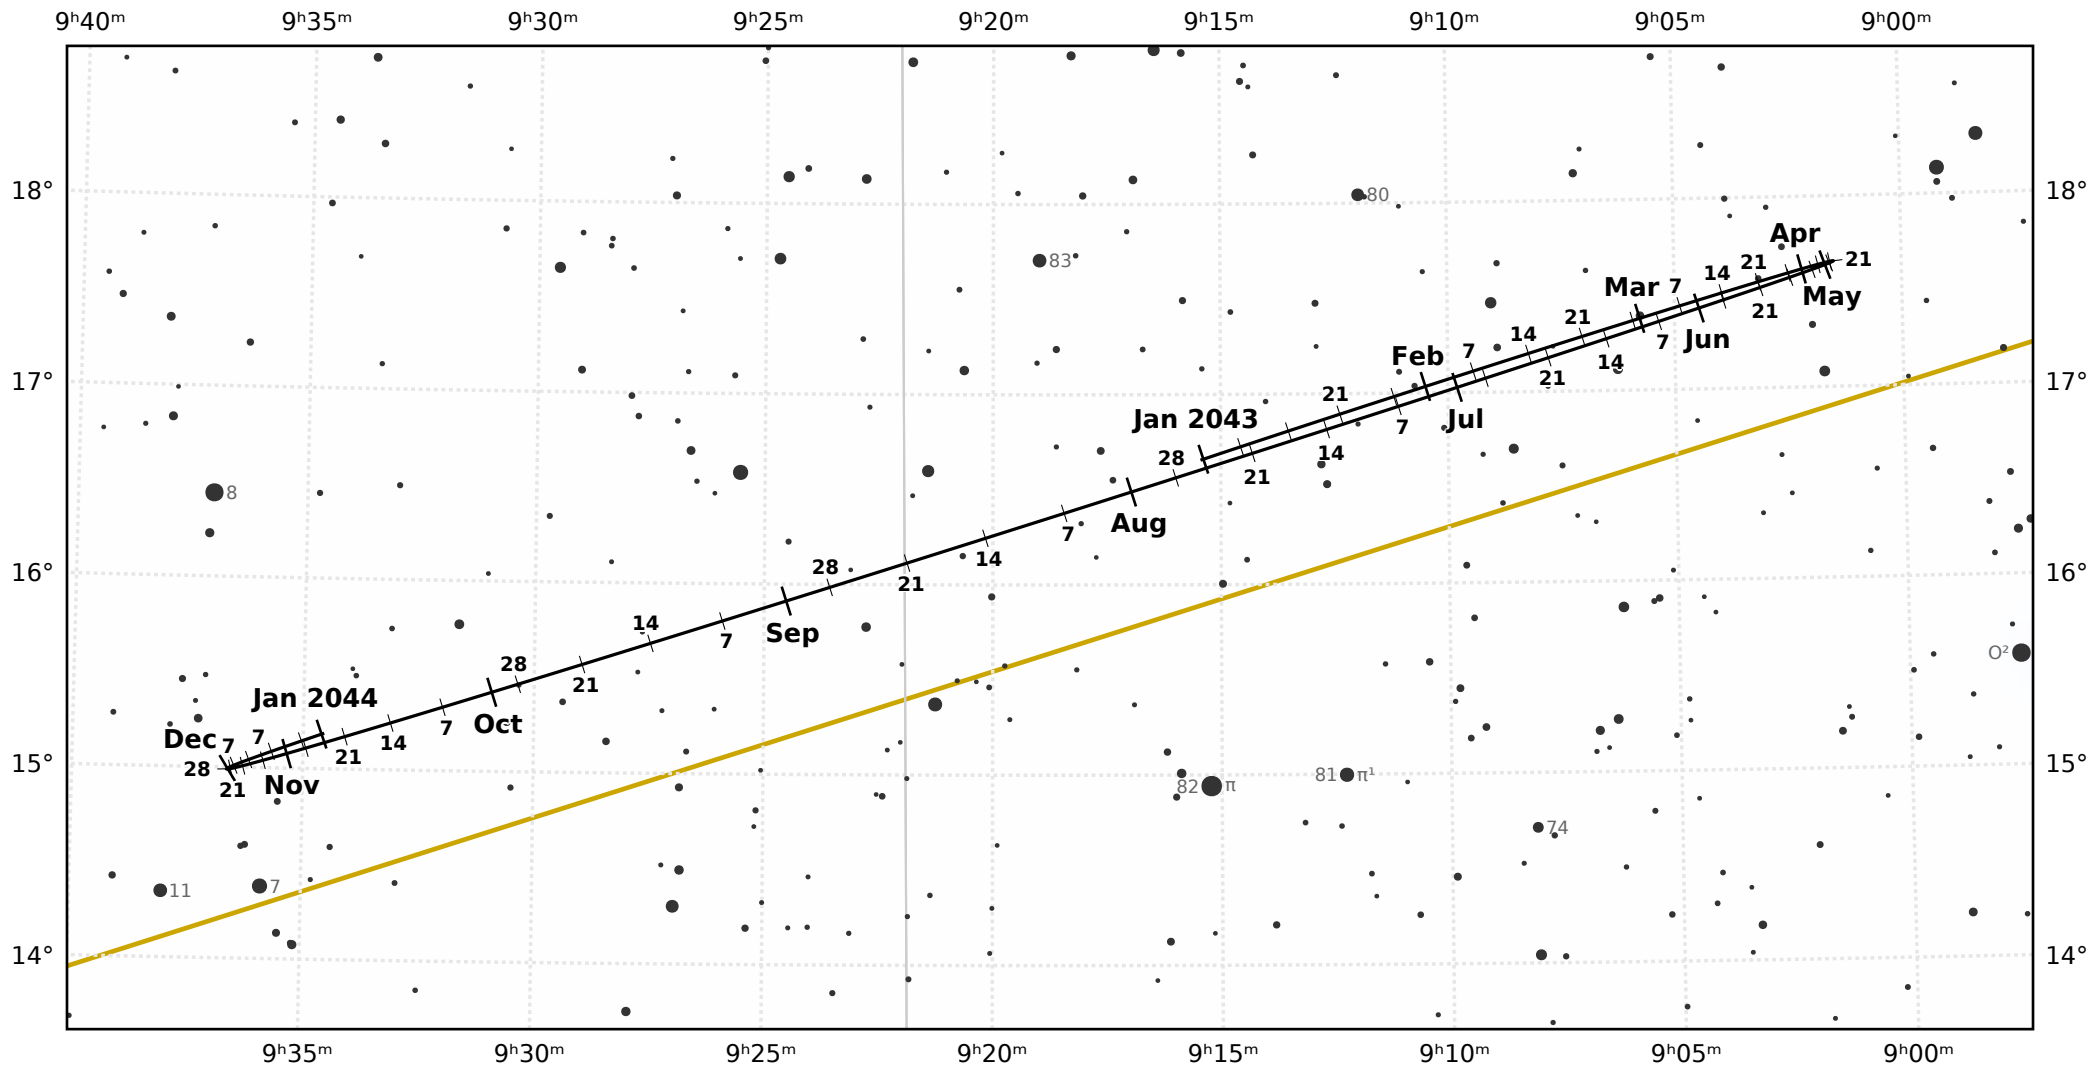

# The path of Uranus in 2043

© Dominic Ford 2011-2021. Downloaded from <https://in-the-sky.org>

Magnitude scale: •10.0 •9.5 •9.0 •8.5 •8.0 •7.5 •7.0 •6.5 •6.0 •5.5 •5.0

— The Equator — Ecliptic Plane — Galactic Plane