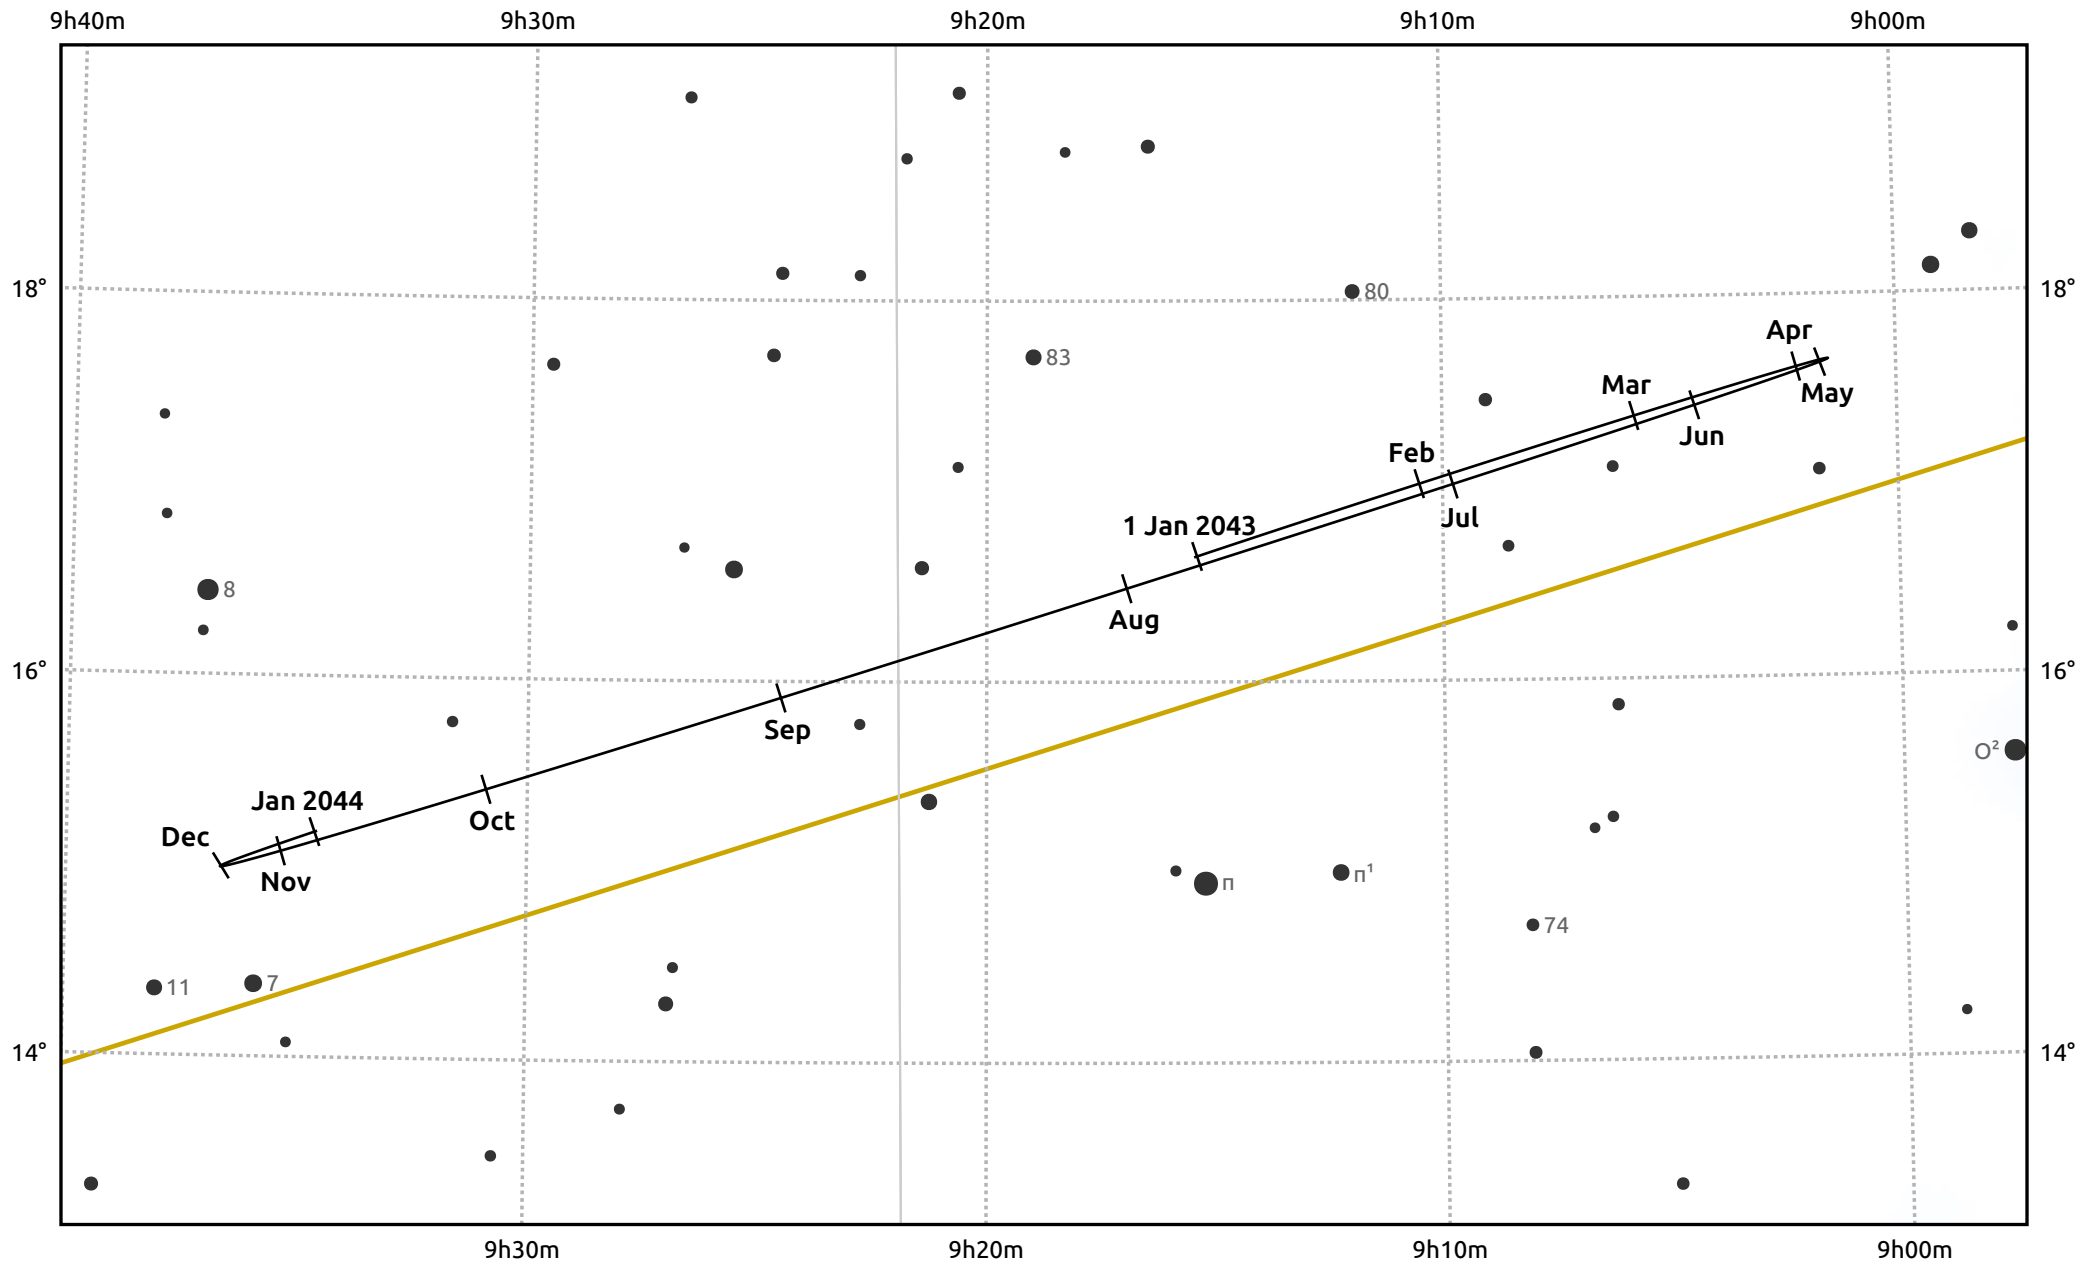

# The path of Uranus in 2043

© Dominic Ford 2011–2025. Date markers placed at midnight UTC. Downloaded from <https://in-the-sky.org>

Magnitude scale: ● 8.0 ● 7.0 ● 6.0 ● 5.0

— Ecliptic Plane

Galaxy Bright nebula Open cluster Globular cluster Planetary nebula

Date	Mag	Angular size
2043 Jan 1	5.4	4.0"
2043 Apr 1	5.4	3.9"
2043 Jul 1	5.6	3.7"
2043 Oct 1	5.6	3.7"
2044 Jan 1	5.4	4.0"