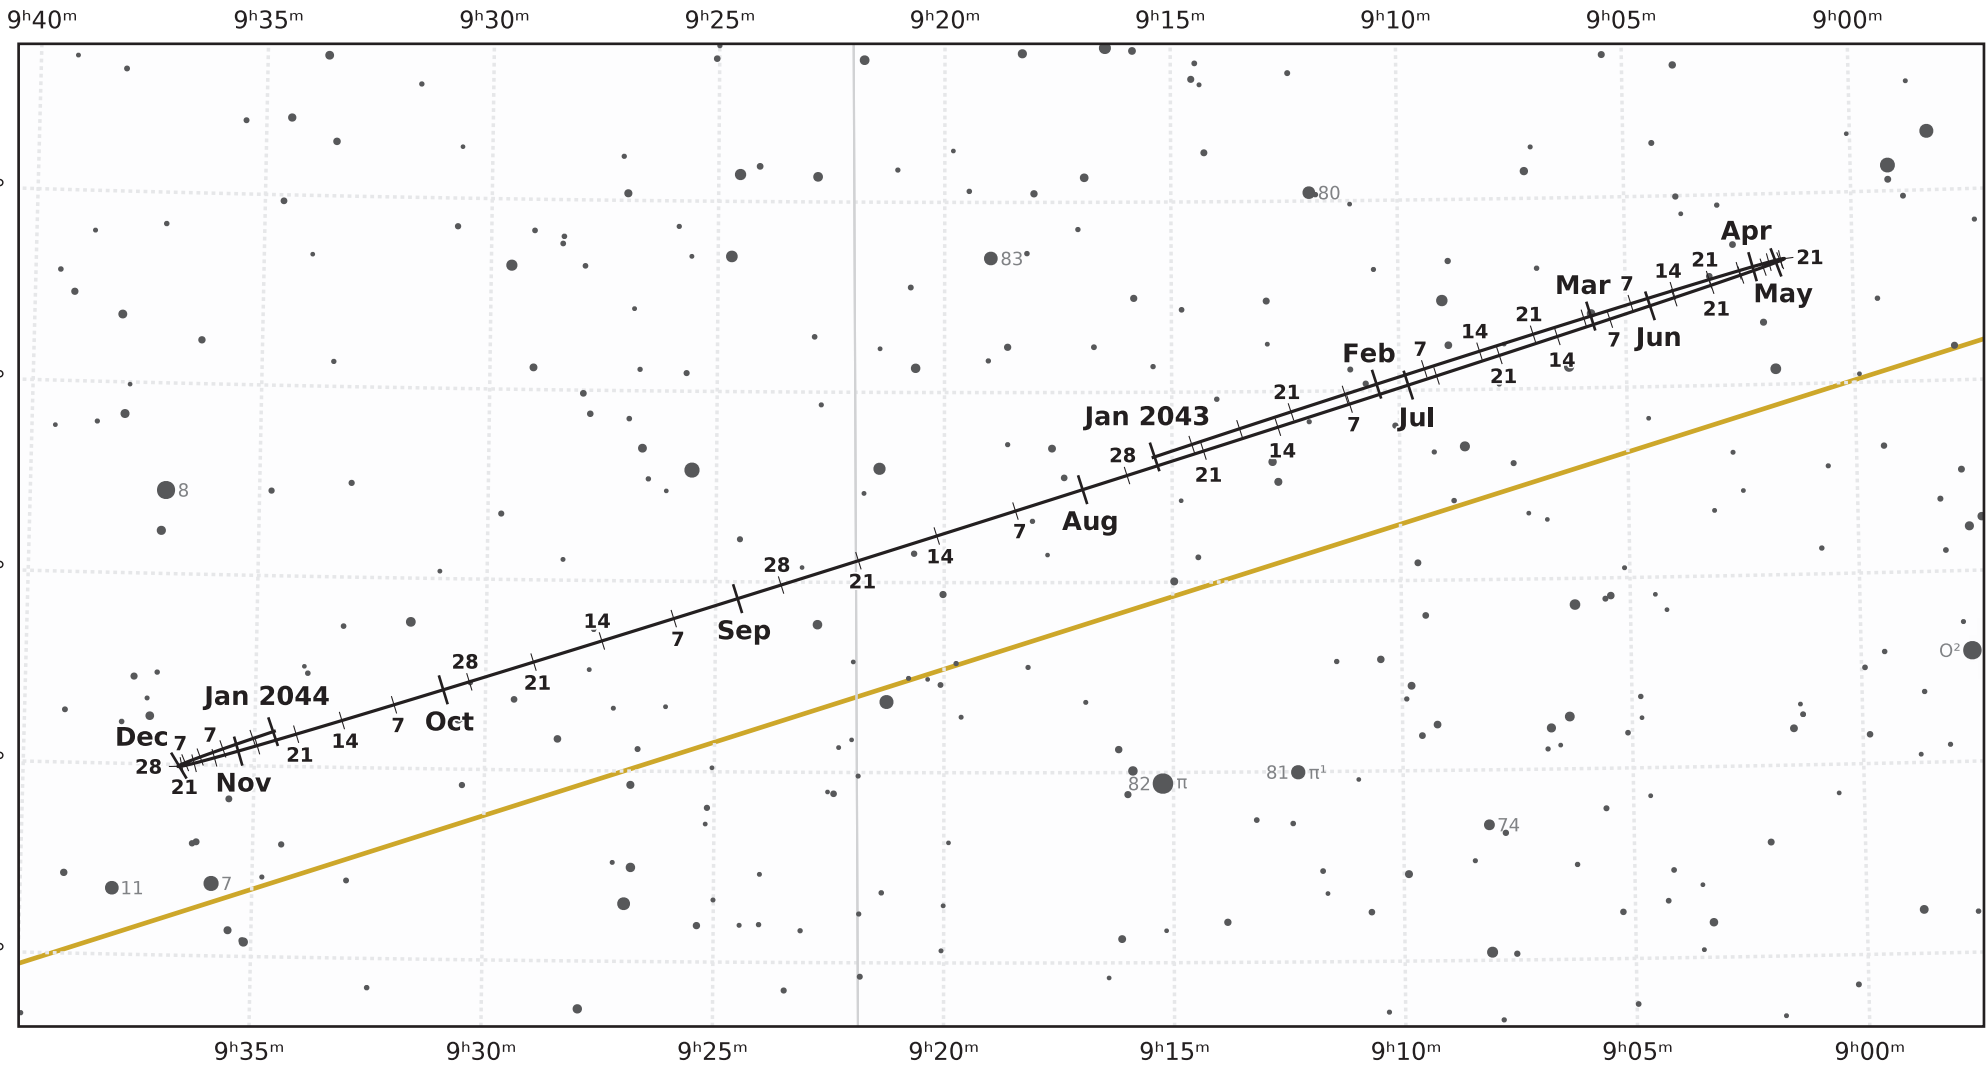

# The path of Uranus in 2043

© Dominic Ford 2011–2021. Downloaded from <https://in-the-sky.org>

Magnitude scale: • 10.0 • 9.5 • 9.0 • 8.5 • 8.0 • 7.5 • 7.0 • 6.5 • 6.0 • 5.5 • 5.0

— The Equator — Ecliptic Plane — Galactic Plane