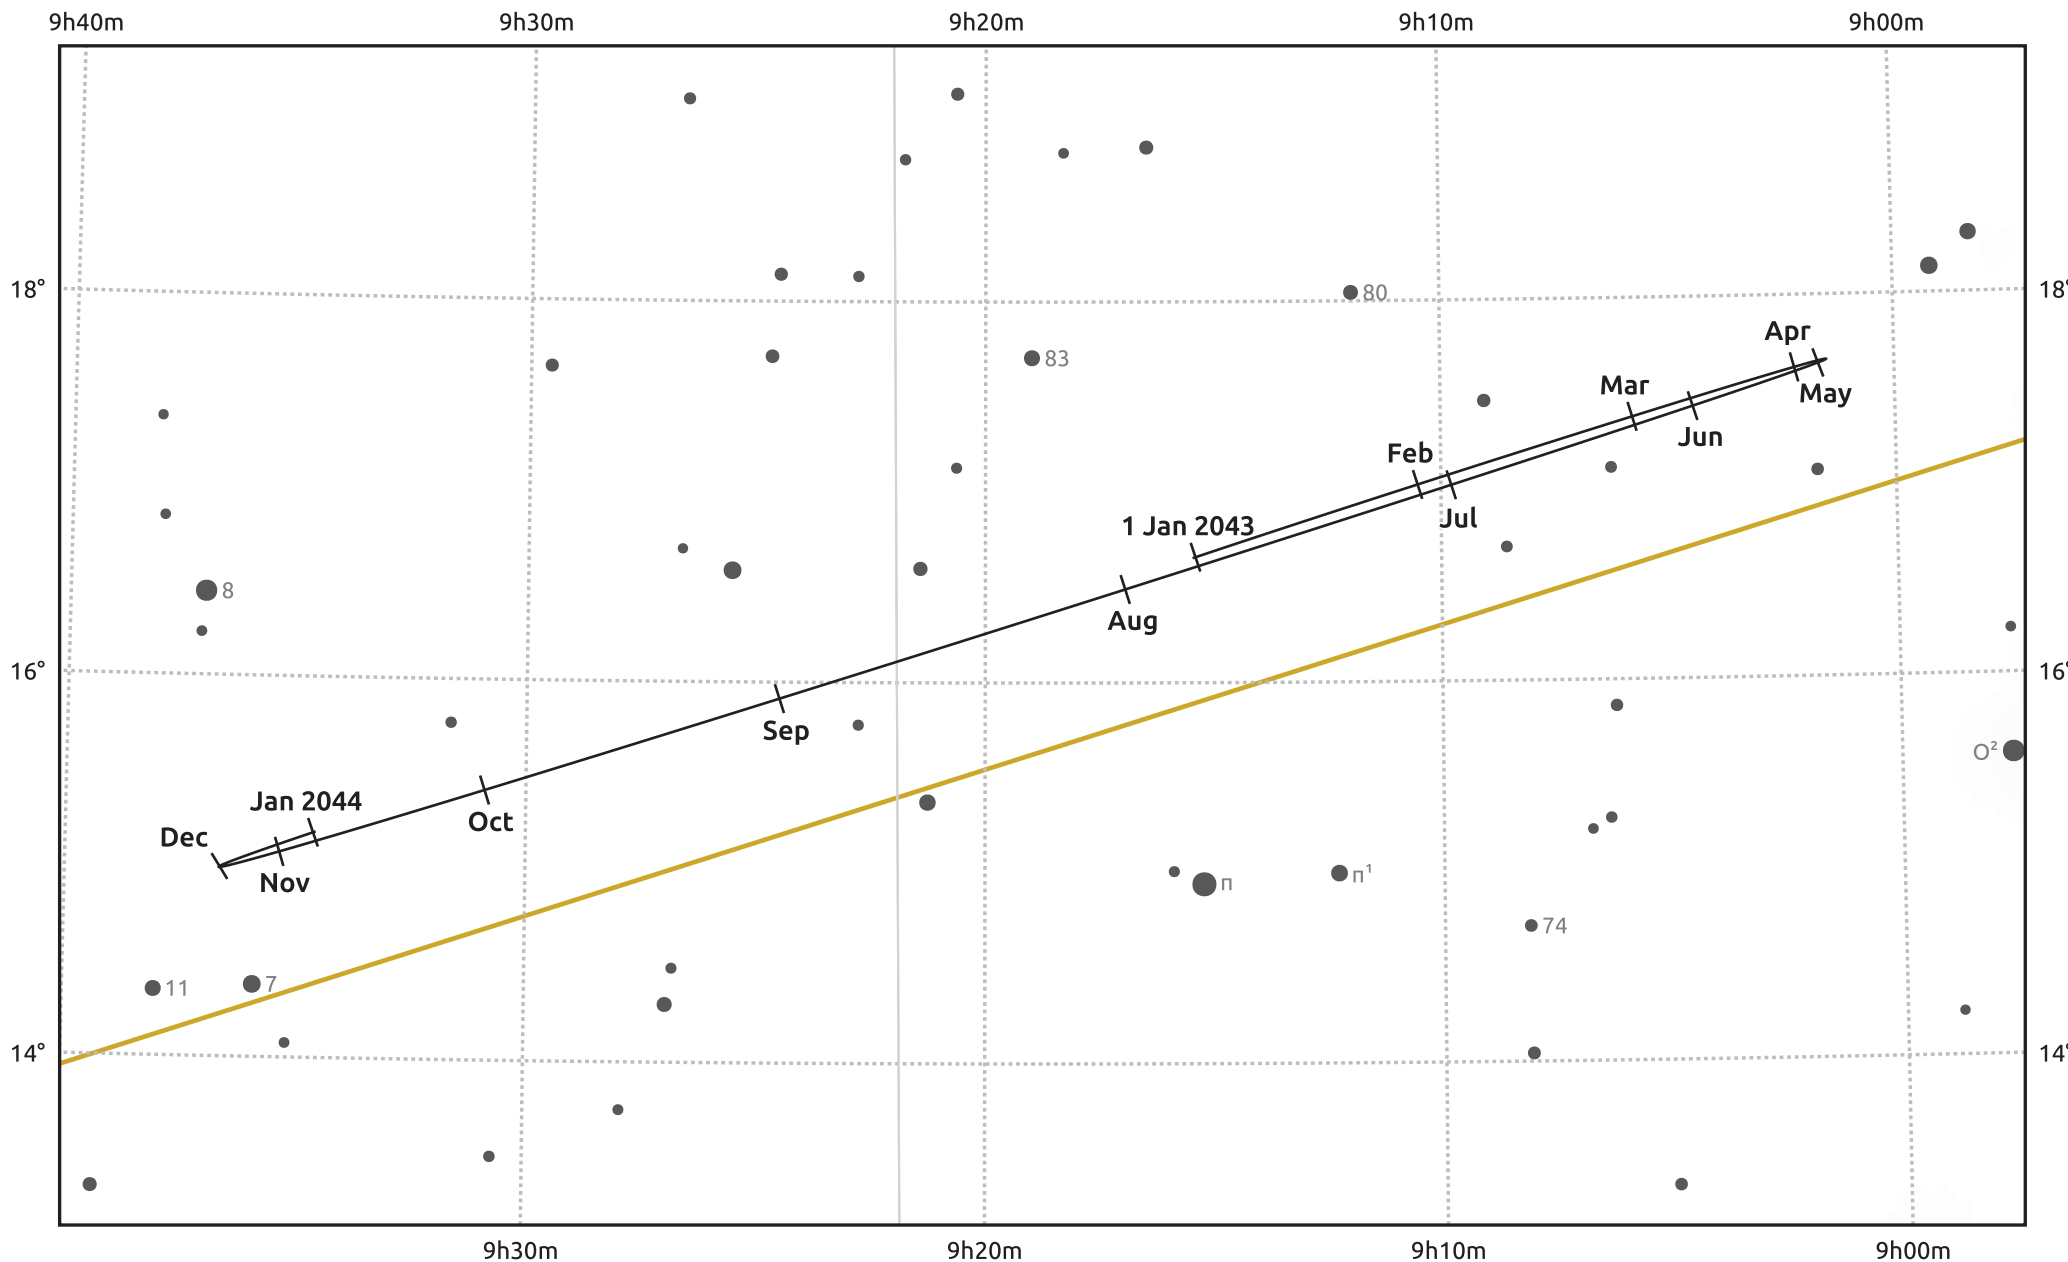

The path of Uranus in 2023

© Dominic Ford 2011–2025. Date markers placed at midnight UTC. Downloaded from <https://in-the-sky.org>

Magnitude scale: ● 8.0 ● 7.0 ● 6.0 ● 5.0

— Ecliptic Plane

-  Galaxy
-  Bright nebula
-  Open cluster
-  Globular cluster
-  Planetary nebula

Date	Mag	Angular size
2023 Jan 1	5.4	4.0"
2023 Apr 1	5.4	3.9"
2023 Jul 1	5.6	3.7"
2023 Oct 1	5.6	3.7"
2024 Jan 1	5.4	4.0"