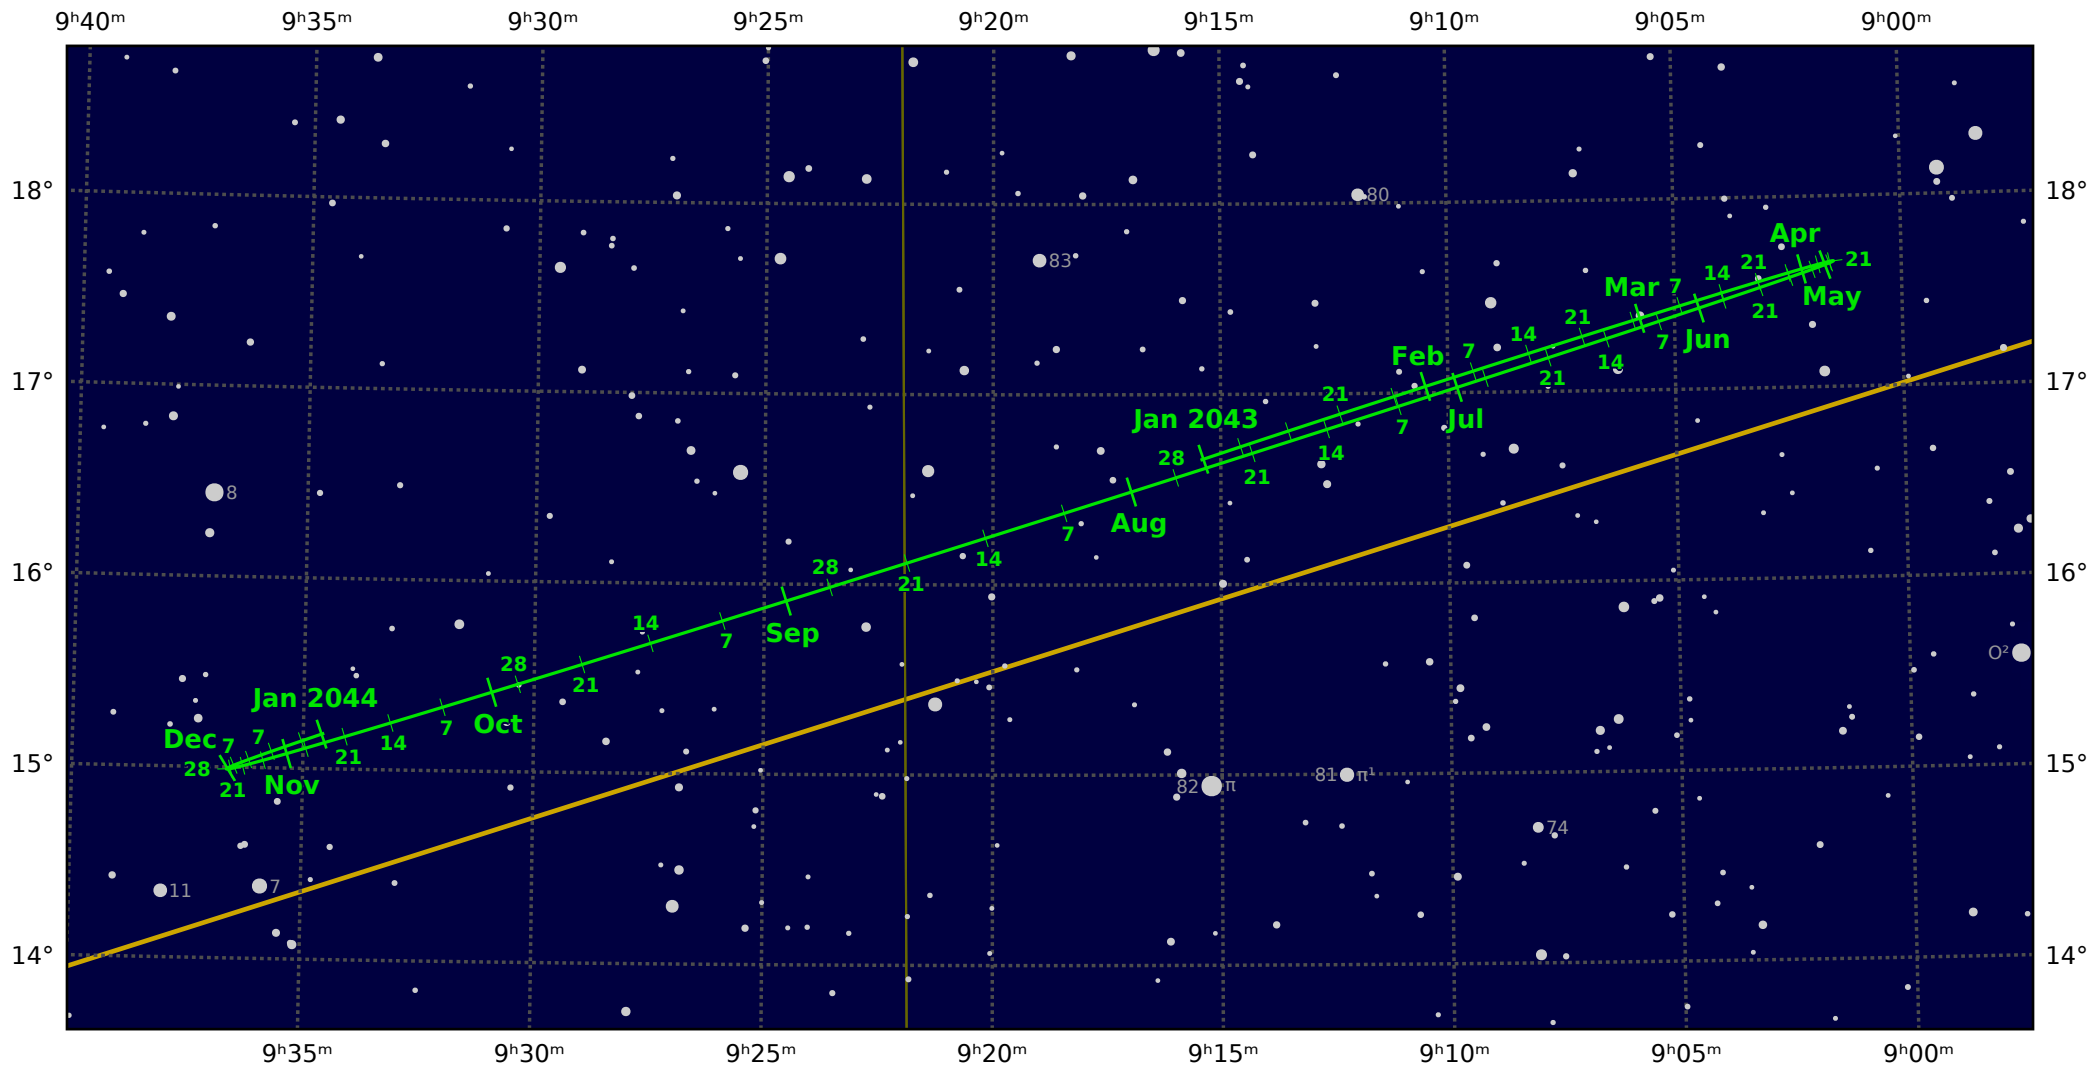

The path of Uranus in 2043

© Dominic Ford 2011-2021. Downloaded from <https://in-the-sky.org>

Magnitude scale: ● 10.0 ● 9.5 ● 9.0 ● 8.5 ● 8.0 ● 7.5 ● 7.0 ● 6.5 ● 6.0 ● 5.5 ● 5.0

— Ecliptic Plane — Galactic Plane