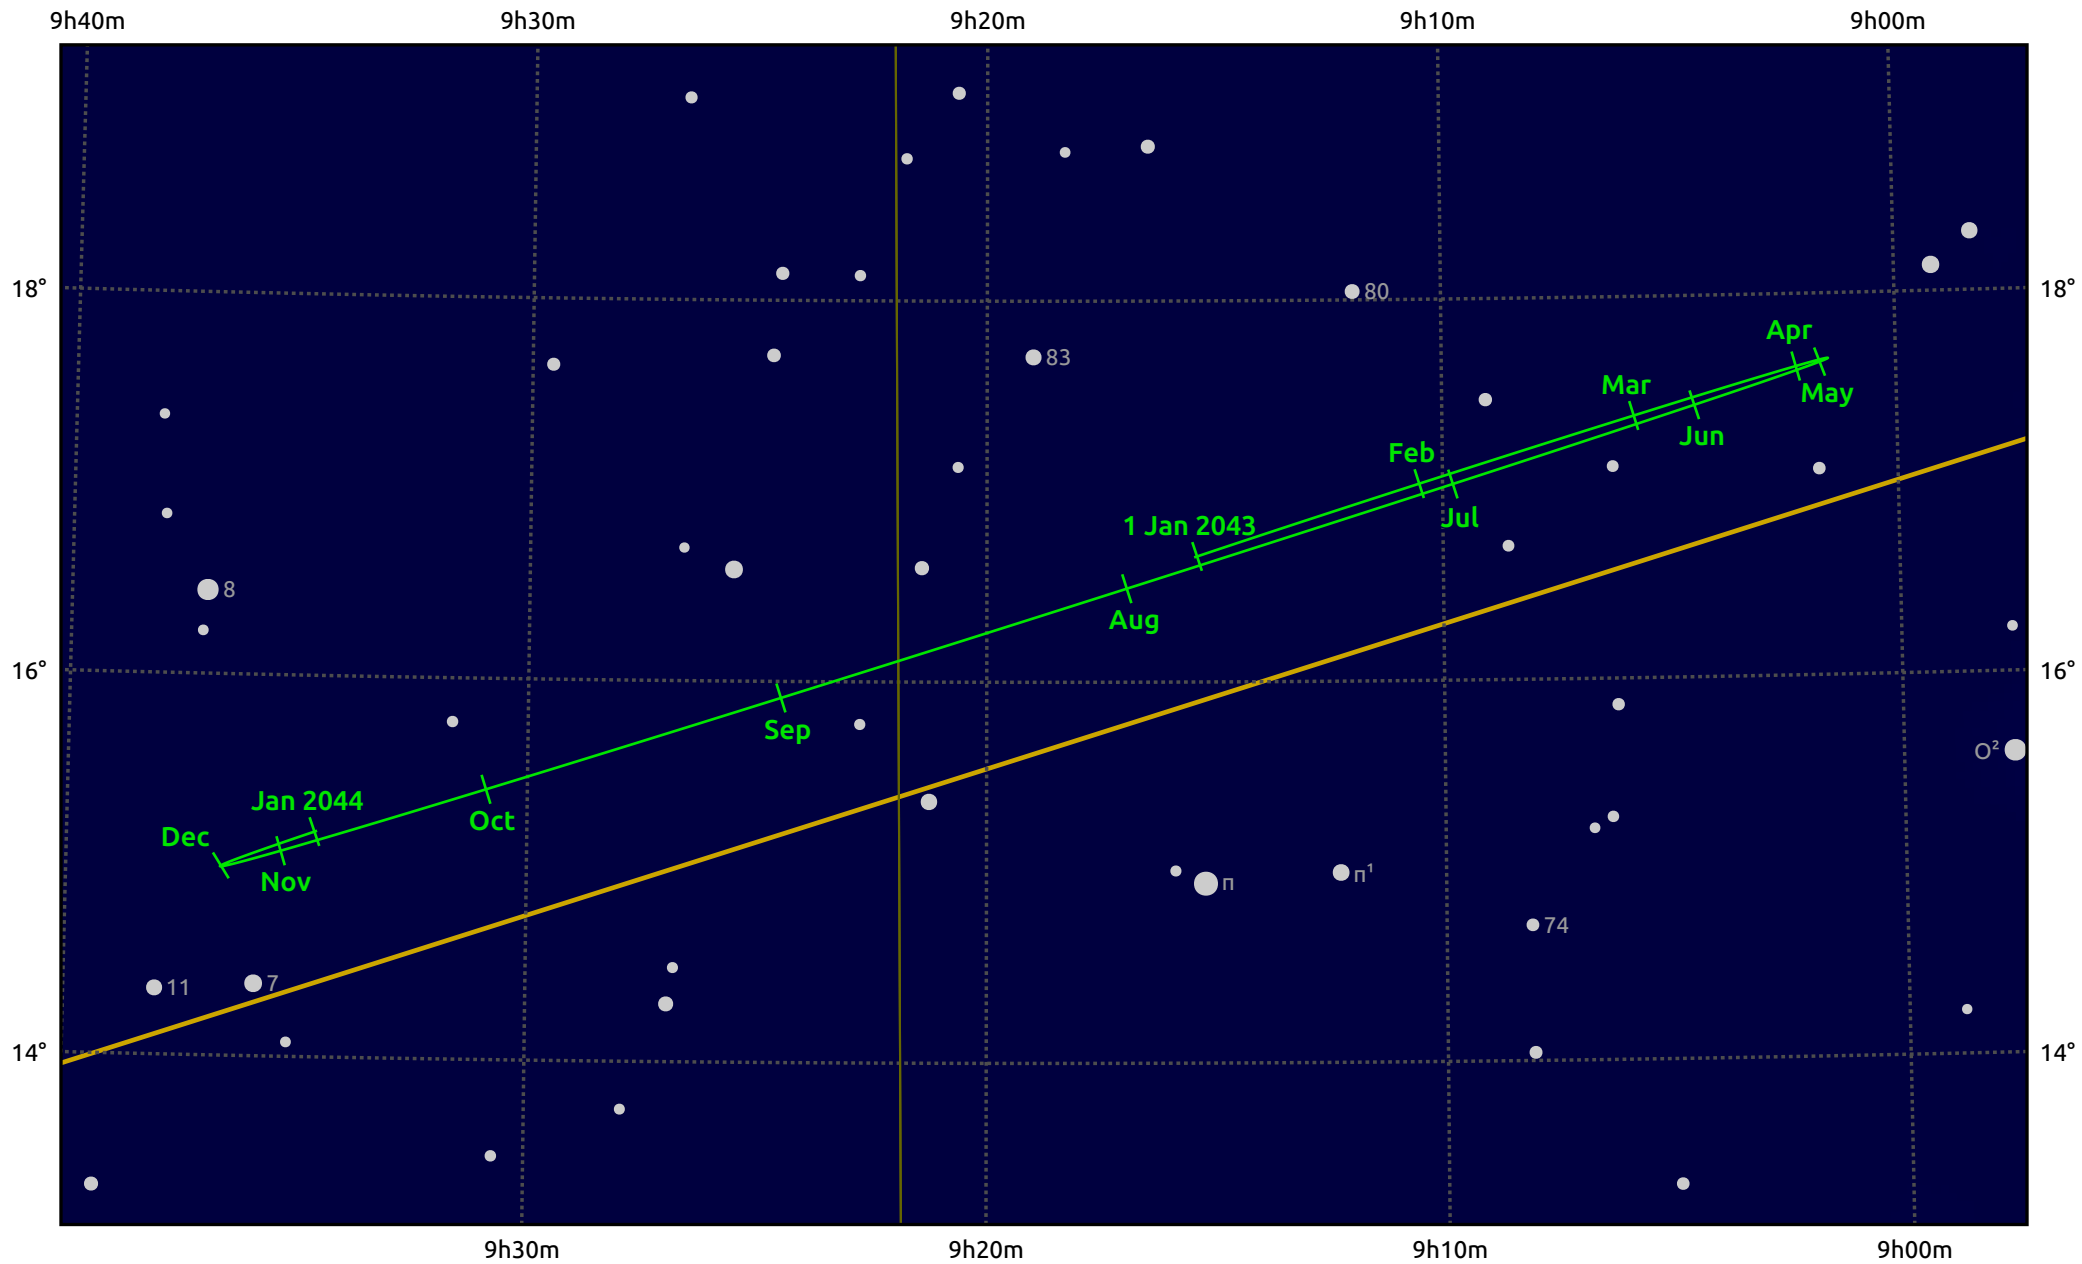

# The path of Uranus in 2043

© Dominic Ford 2011–2025. Date markers placed at midnight UTC. Downloaded from <https://in-the-sky.org>

Magnitude scale: ● 8.0   ● 7.0   ● 6.0   ● 5.0

— Ecliptic Plane

- Galaxy
- Bright nebula
- Open cluster
- Globular cluster
- Planetary nebula

Date	Mag	Angular size
2043 Jan 1	5.4	4.0"
2043 Apr 1	5.4	3.9"
2043 Jul 1	5.6	3.7"
2043 Oct 1	5.6	3.7"
2044 Jan 1	5.4	4.0"