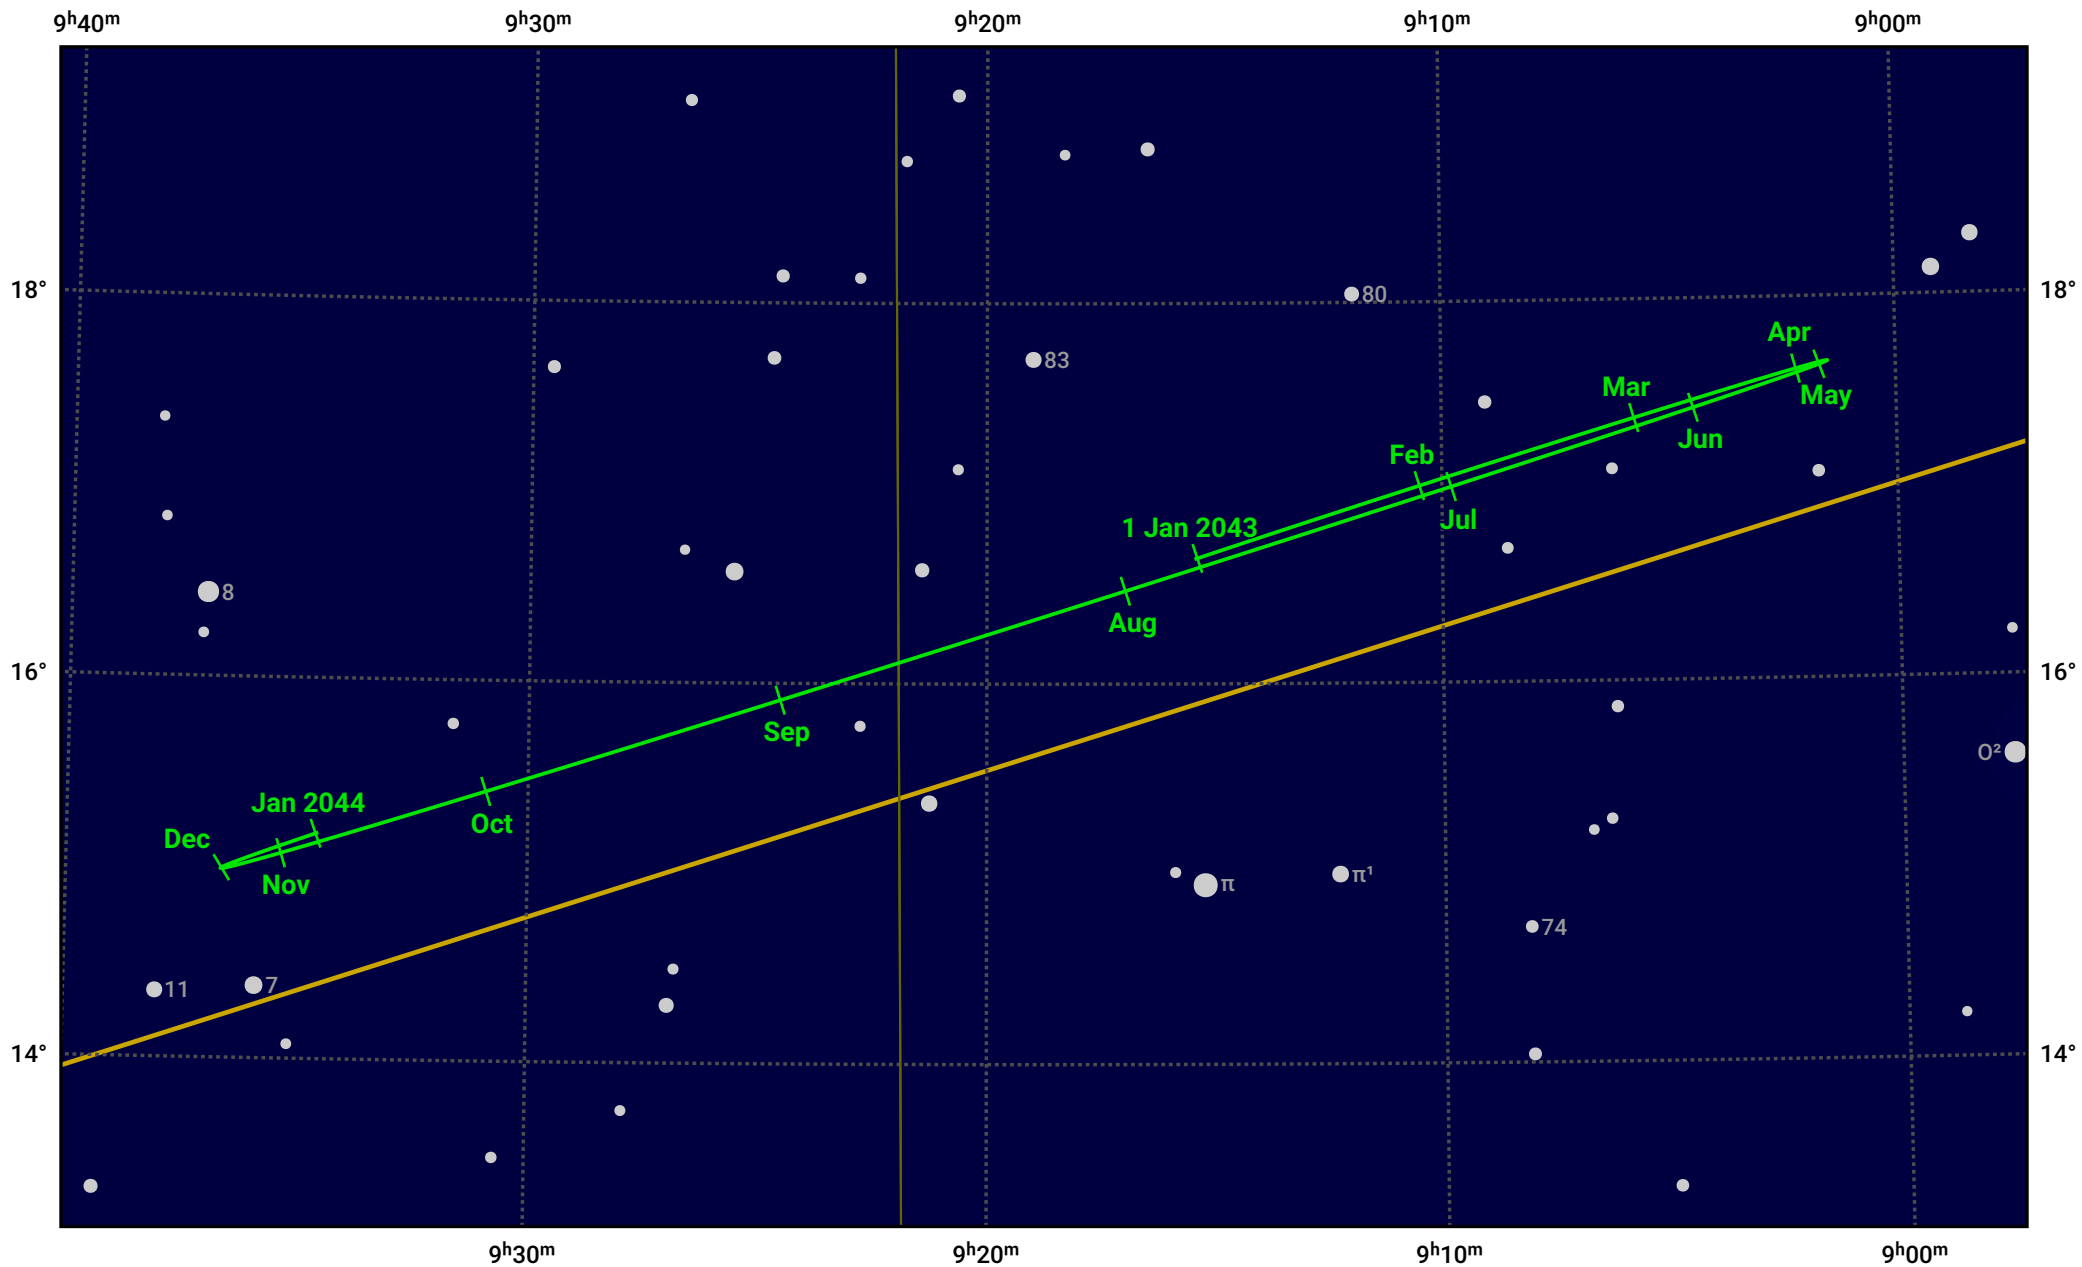

The path of Uranus in 2023

© Dominic Ford 2011–2023. Date markers placed at midnight UTC. Downloaded from <https://in-the-sky.org>

Magnitude scale: ● 8.0 ● 7.0 ● 6.0 ● 5.0

— Ecliptic Plane

- Galaxy
- Bright nebula
- Open cluster
- ⊕ Globular cluster

Date	Mag	Angular size
2023 Jan 1	5.4	4.0"
2023 Apr 1	5.4	3.9"
2023 Jul 1	5.6	3.7"
2023 Oct 1	5.6	3.7"
2024 Jan 1	5.4	4.0"