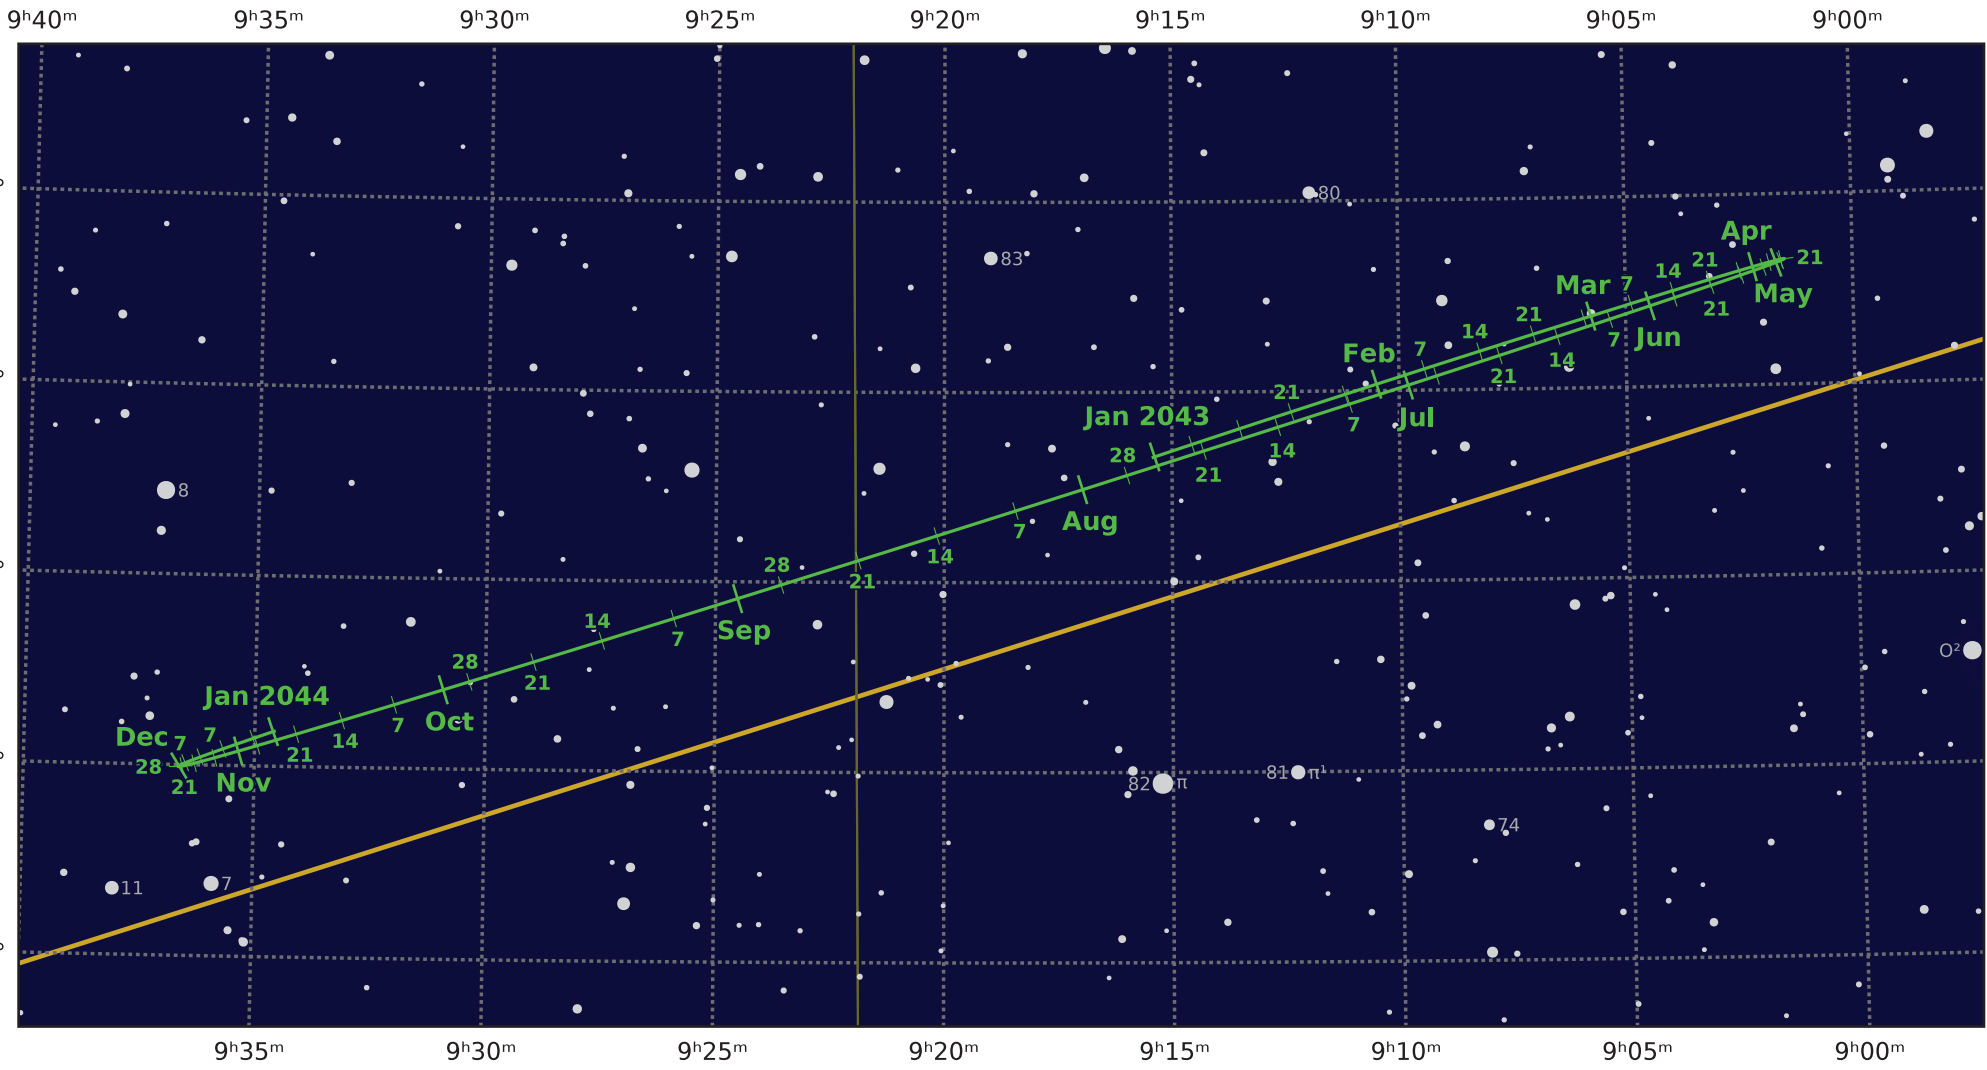

The path of Uranus in 2043

© Dominic Ford 2011–2021. Downloaded from <https://in-the-sky.org>

Magnitude scale: • 10.0 • 9.5 • 9.0 • 8.5 • 8.0 • 7.5 • 7.0 • 6.5 • 6.0 • 5.5 • 5.0

— Ecliptic Plane — Galactic Plane