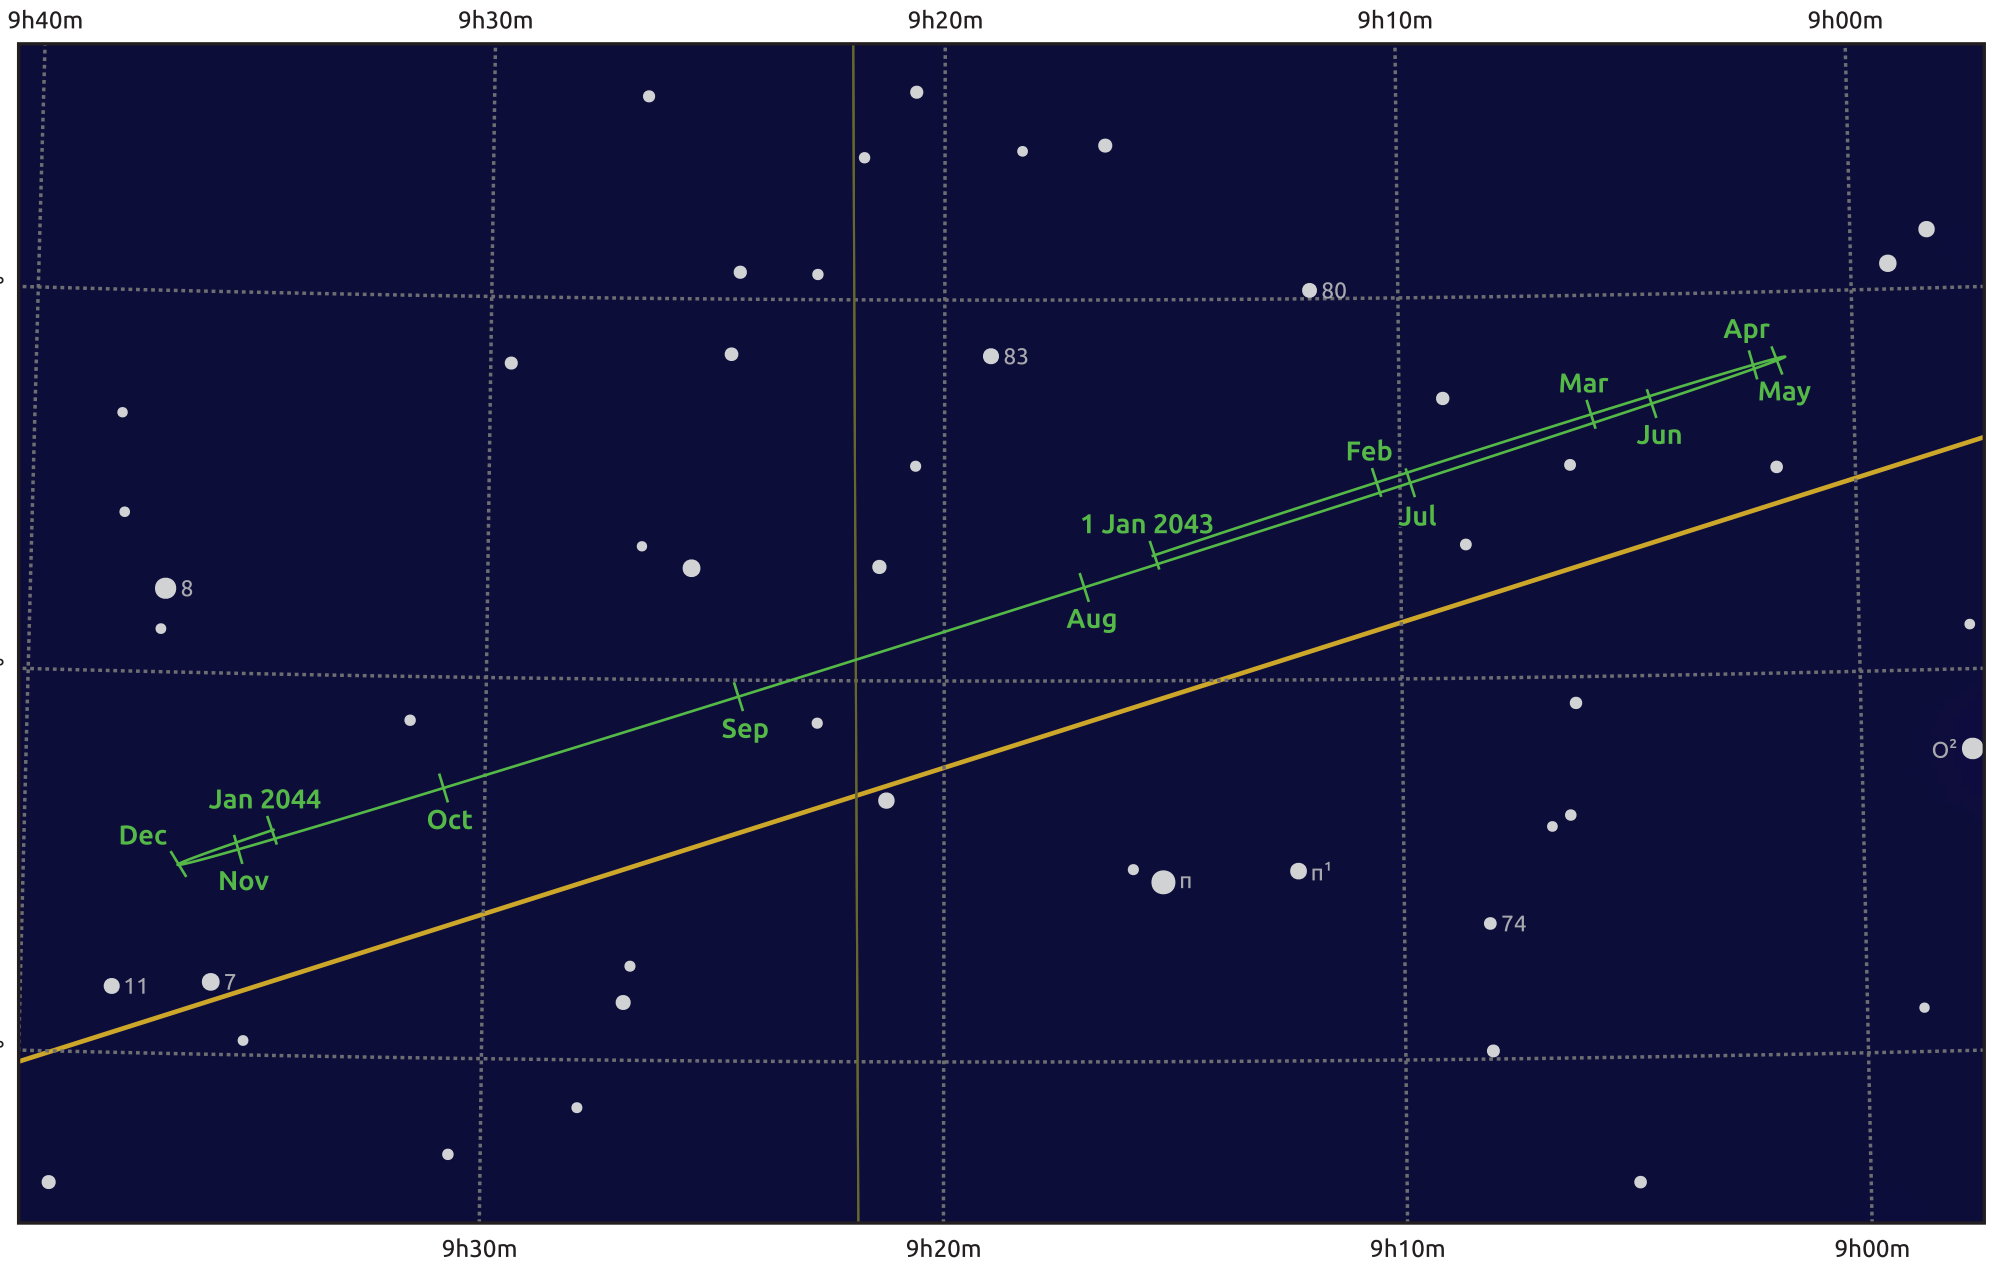

The path of Uranus in 2023

© Dominic Ford 2011–2025. Date markers placed at midnight UTC. Downloaded from <https://in-the-sky.org>

Magnitude scale: ● 8.0 ● 7.0 ● 6.0 ● 5.0

— Ecliptic Plane

- Galaxy
- Bright nebula
- Open cluster
- Globular cluster
- Planetary nebula

Date	Mag	Angular size
2023 Jan 1	5.4	4.0"
2023 Apr 1	5.4	3.9"
2023 Jul 1	5.6	3.7"
2023 Oct 1	5.6	3.7"
2024 Jan 1	5.4	4.0"