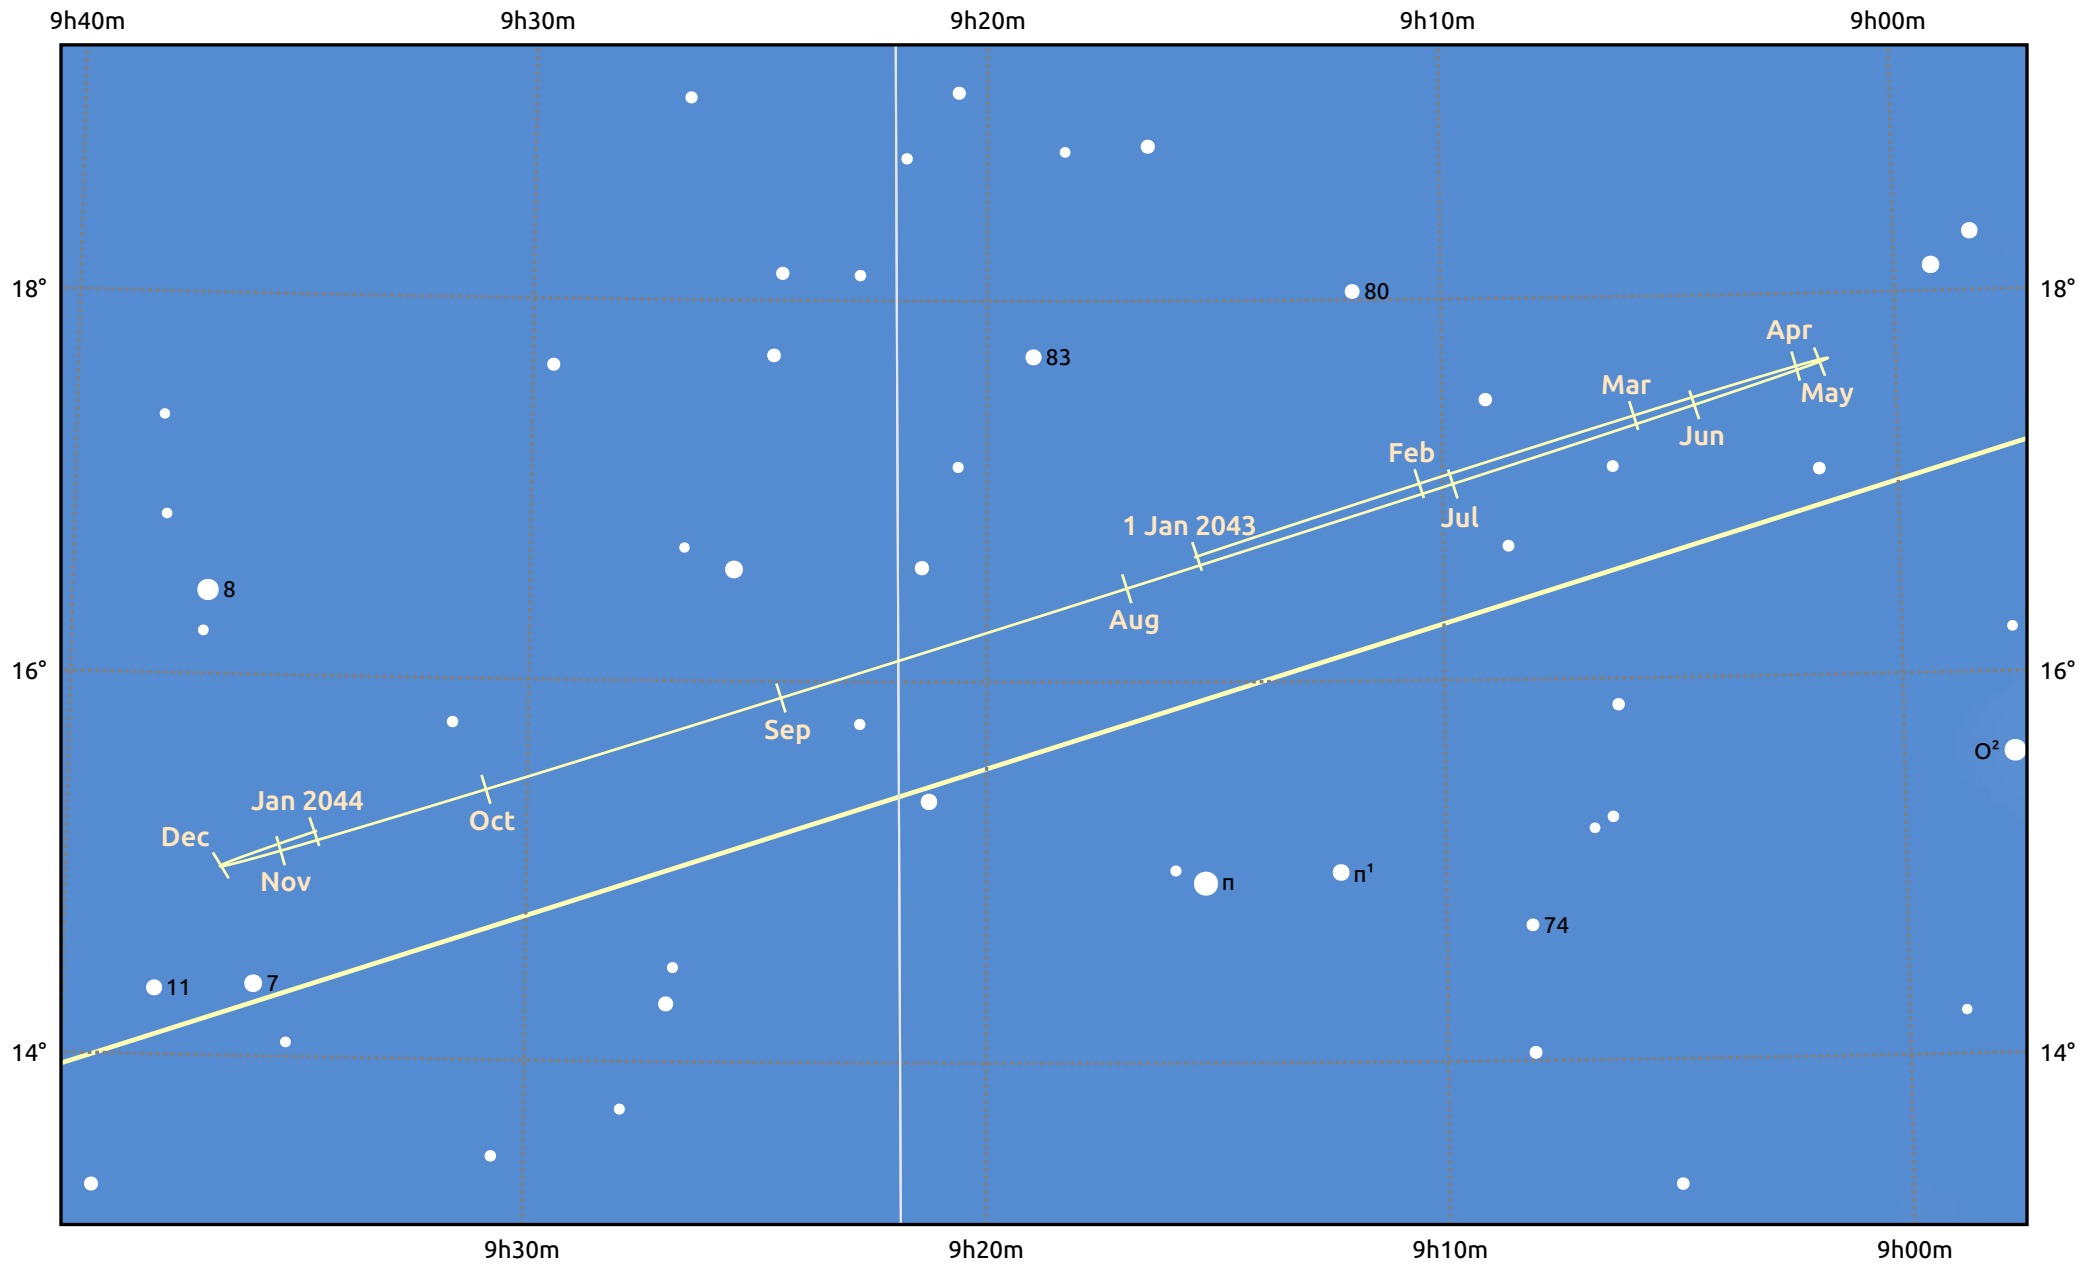

The path of Uranus in 2043

© Dominic Ford 2011–2025. Date markers placed at midnight UTC. Downloaded from <https://in-the-sky.org>

Magnitude scale: ● 8.0 ● 7.0 ● 6.0 ● 5.0

— Ecliptic Plane

Galaxy Bright nebula Open cluster Globular cluster Planetary nebula

Date	Mag	Angular size
2043 Jan 1	5.4	4.0"
2043 Apr 1	5.4	3.9"
2043 Jul 1	5.6	3.7"
2043 Oct 1	5.6	3.7"
2044 Jan 1	5.4	4.0"