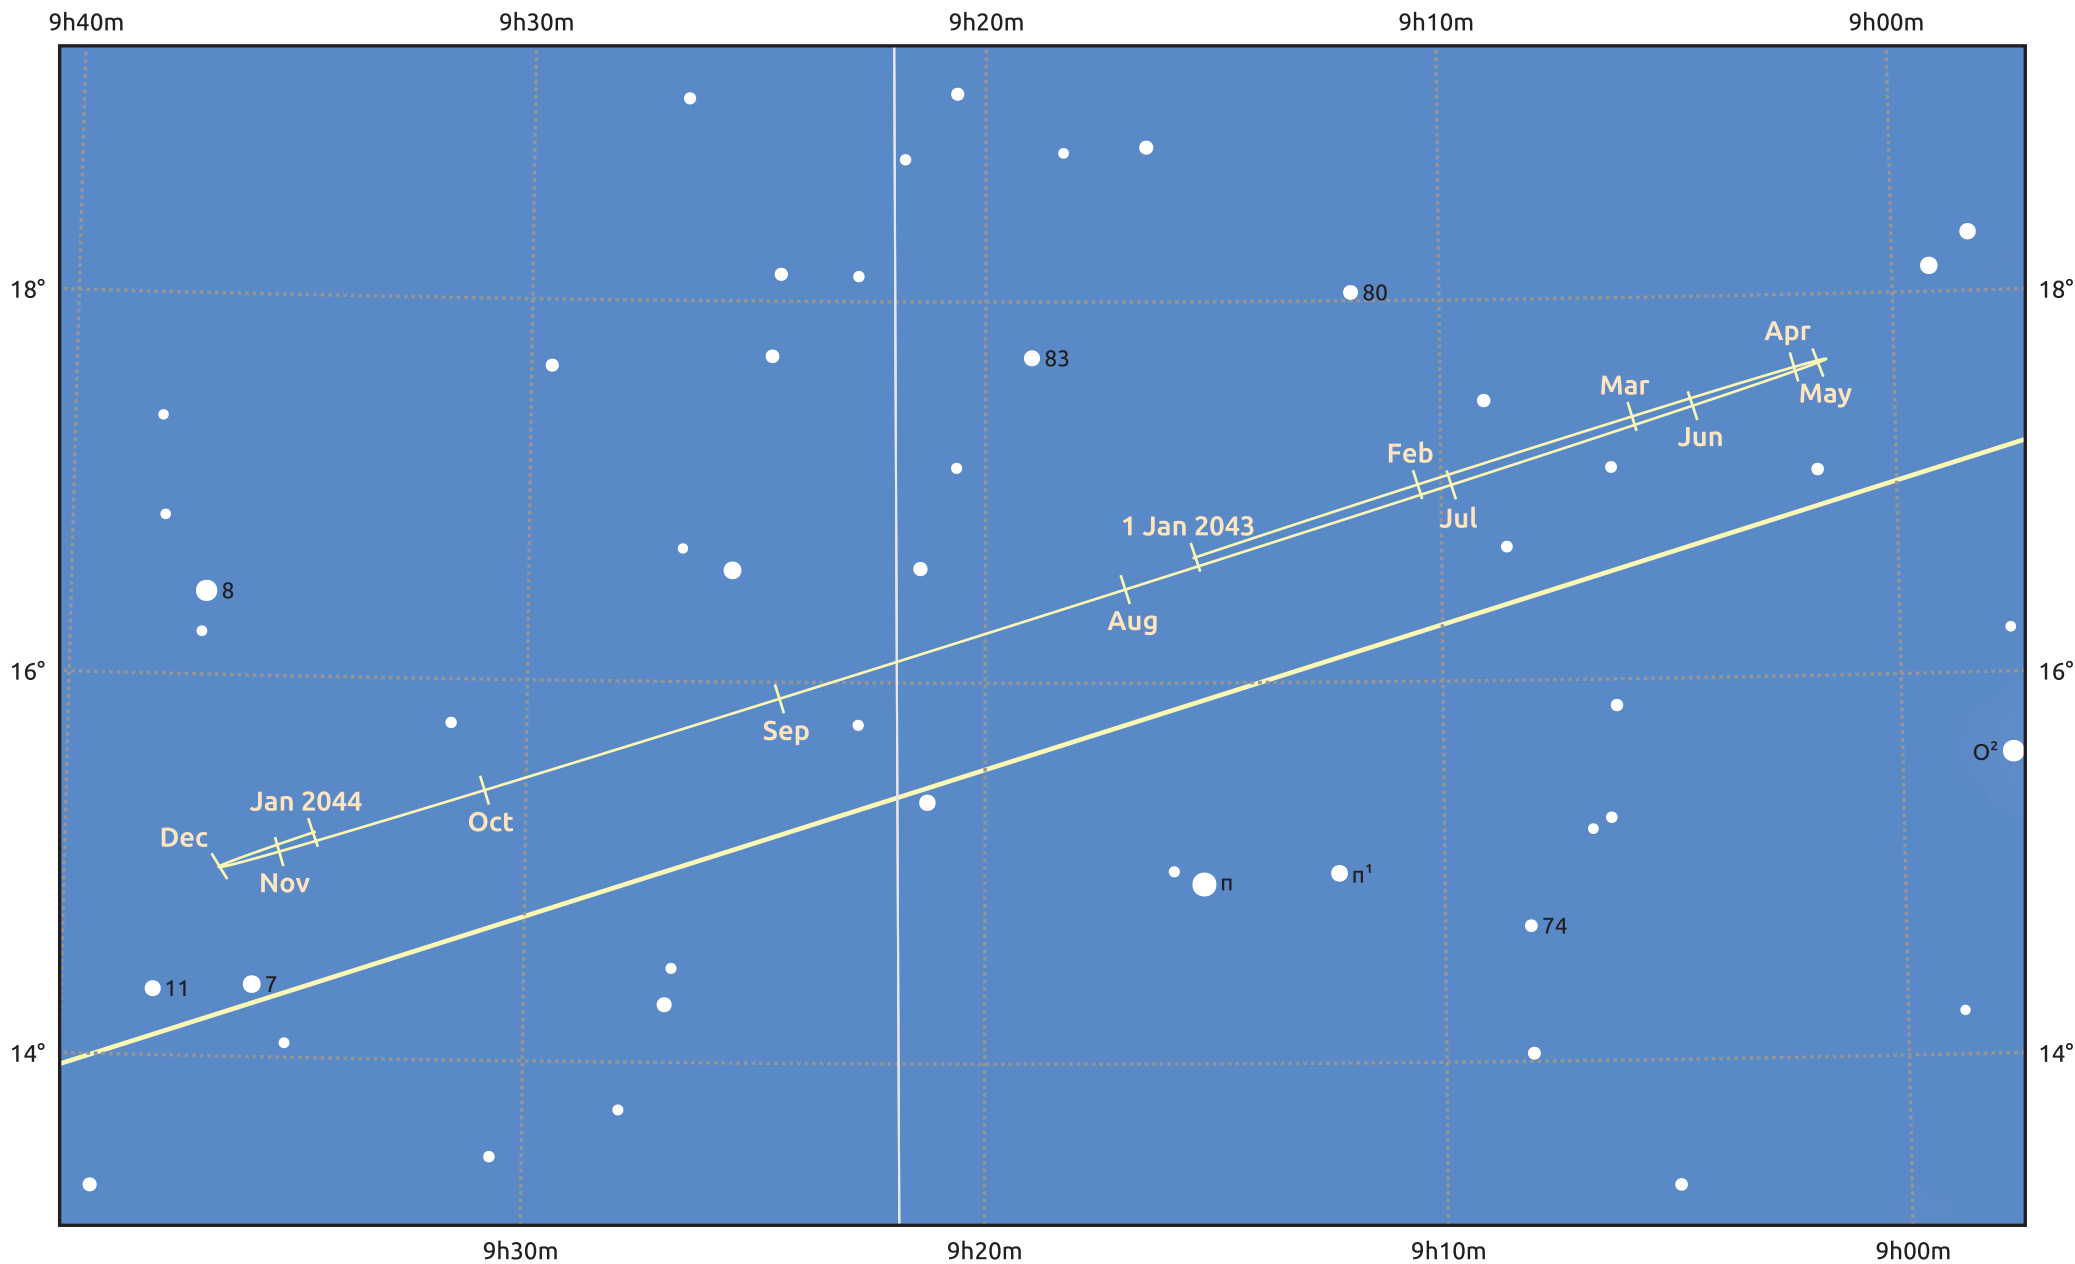

The path of Uranus in 2043

© Dominic Ford 2011–2025. Date markers placed at midnight UTC. Downloaded from <https://in-the-sky.org>

Magnitude scale: ● 8.0 ● 7.0 ● 6.0 ● 5.0

— Ecliptic Plane

Galaxy Bright nebula Open cluster Globular cluster Planetary nebula

Date	Mag	Angular size
2043 Jan 1	5.4	4.0"
2043 Apr 1	5.4	3.9"
2043 Jul 1	5.6	3.7"
2043 Oct 1	5.6	3.7"
2044 Jan 1	5.4	4.0"