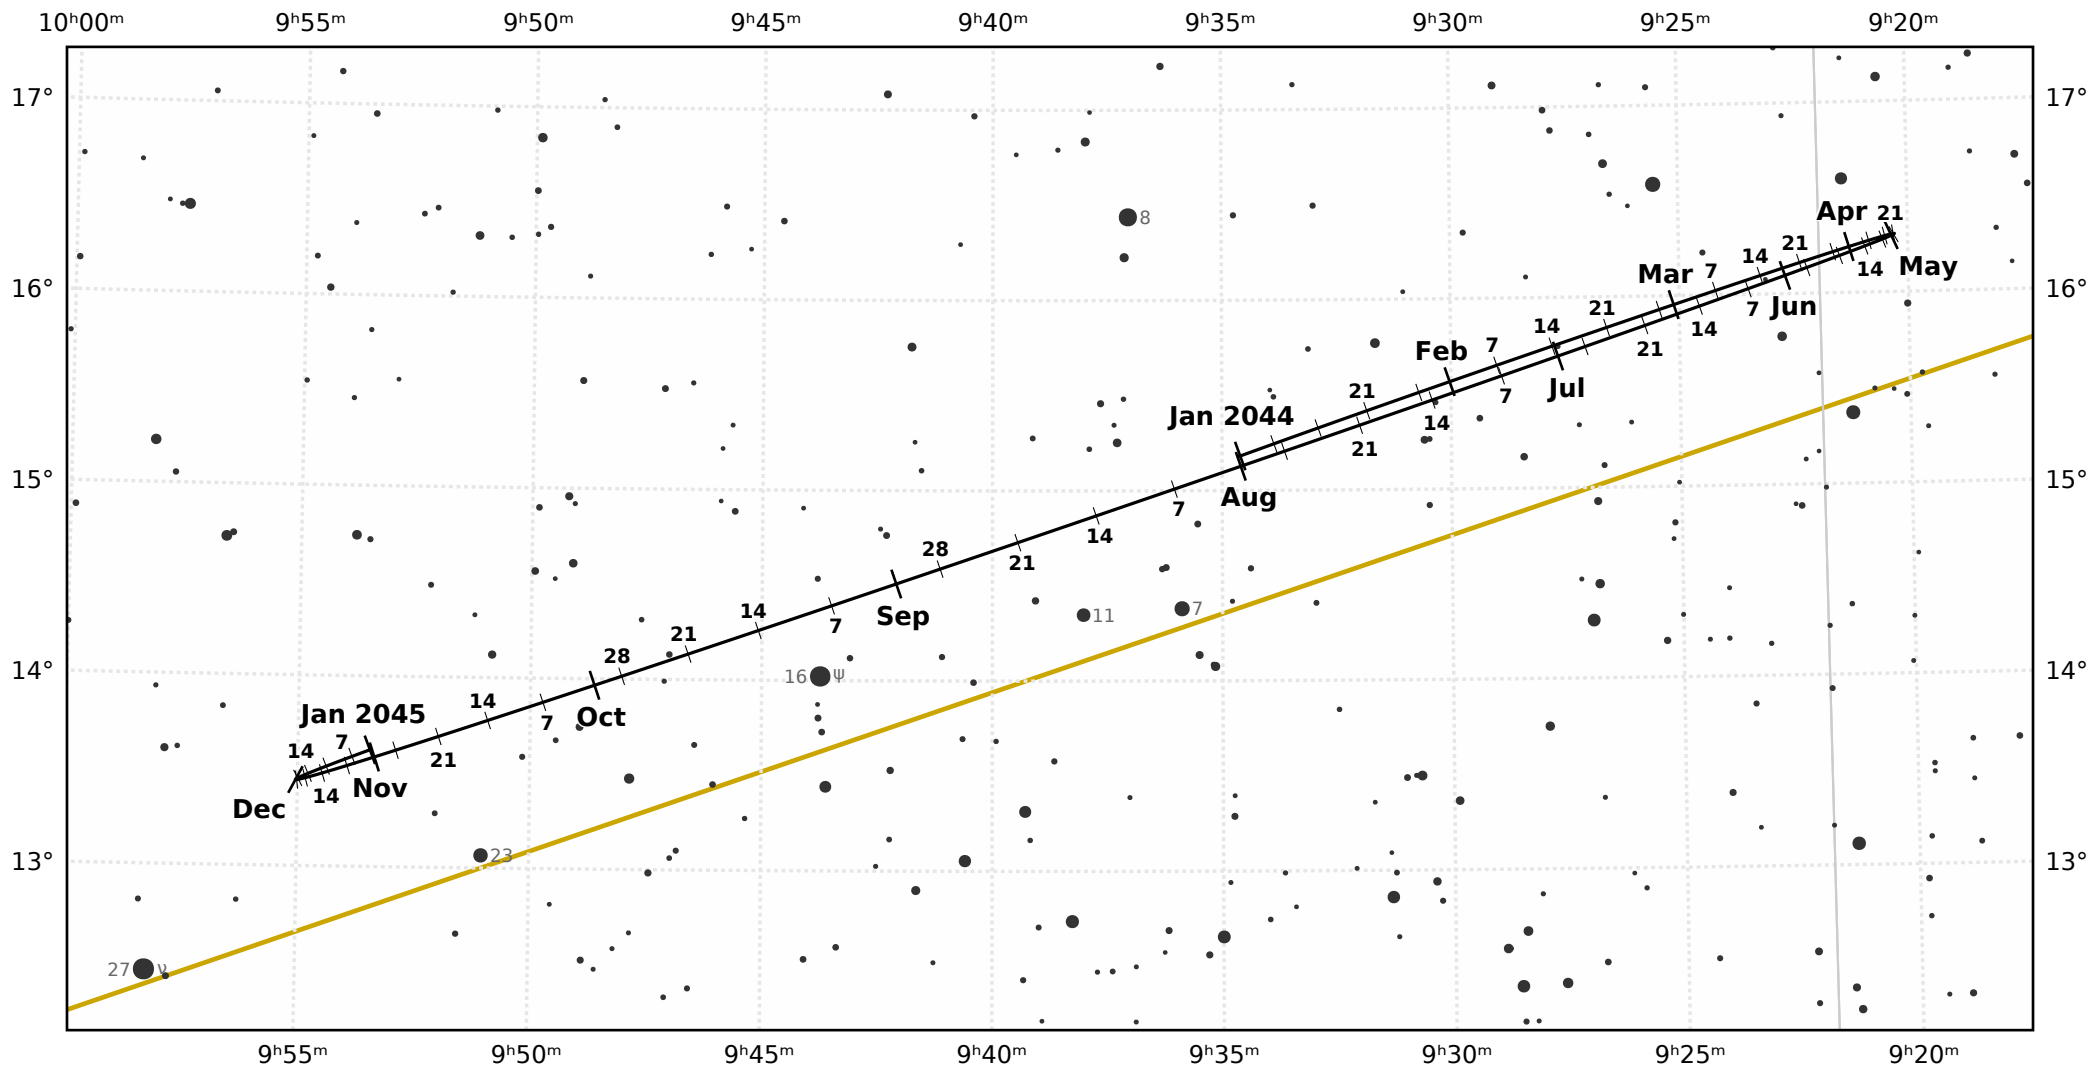

The path of Uranus in 2044

© Dominic Ford 2011-2021. Downloaded from <https://in-the-sky.org>

Magnitude scale: \bullet 10.0 \bullet 9.5 \bullet 9.0 \bullet 8.5 \bullet 8.0 \bullet 7.5 \bullet 7.0 \bullet 6.5 \bullet 6.0 \bullet 5.5 \bullet 5.0

— The Equator — Ecliptic Plane — Galactic Plane