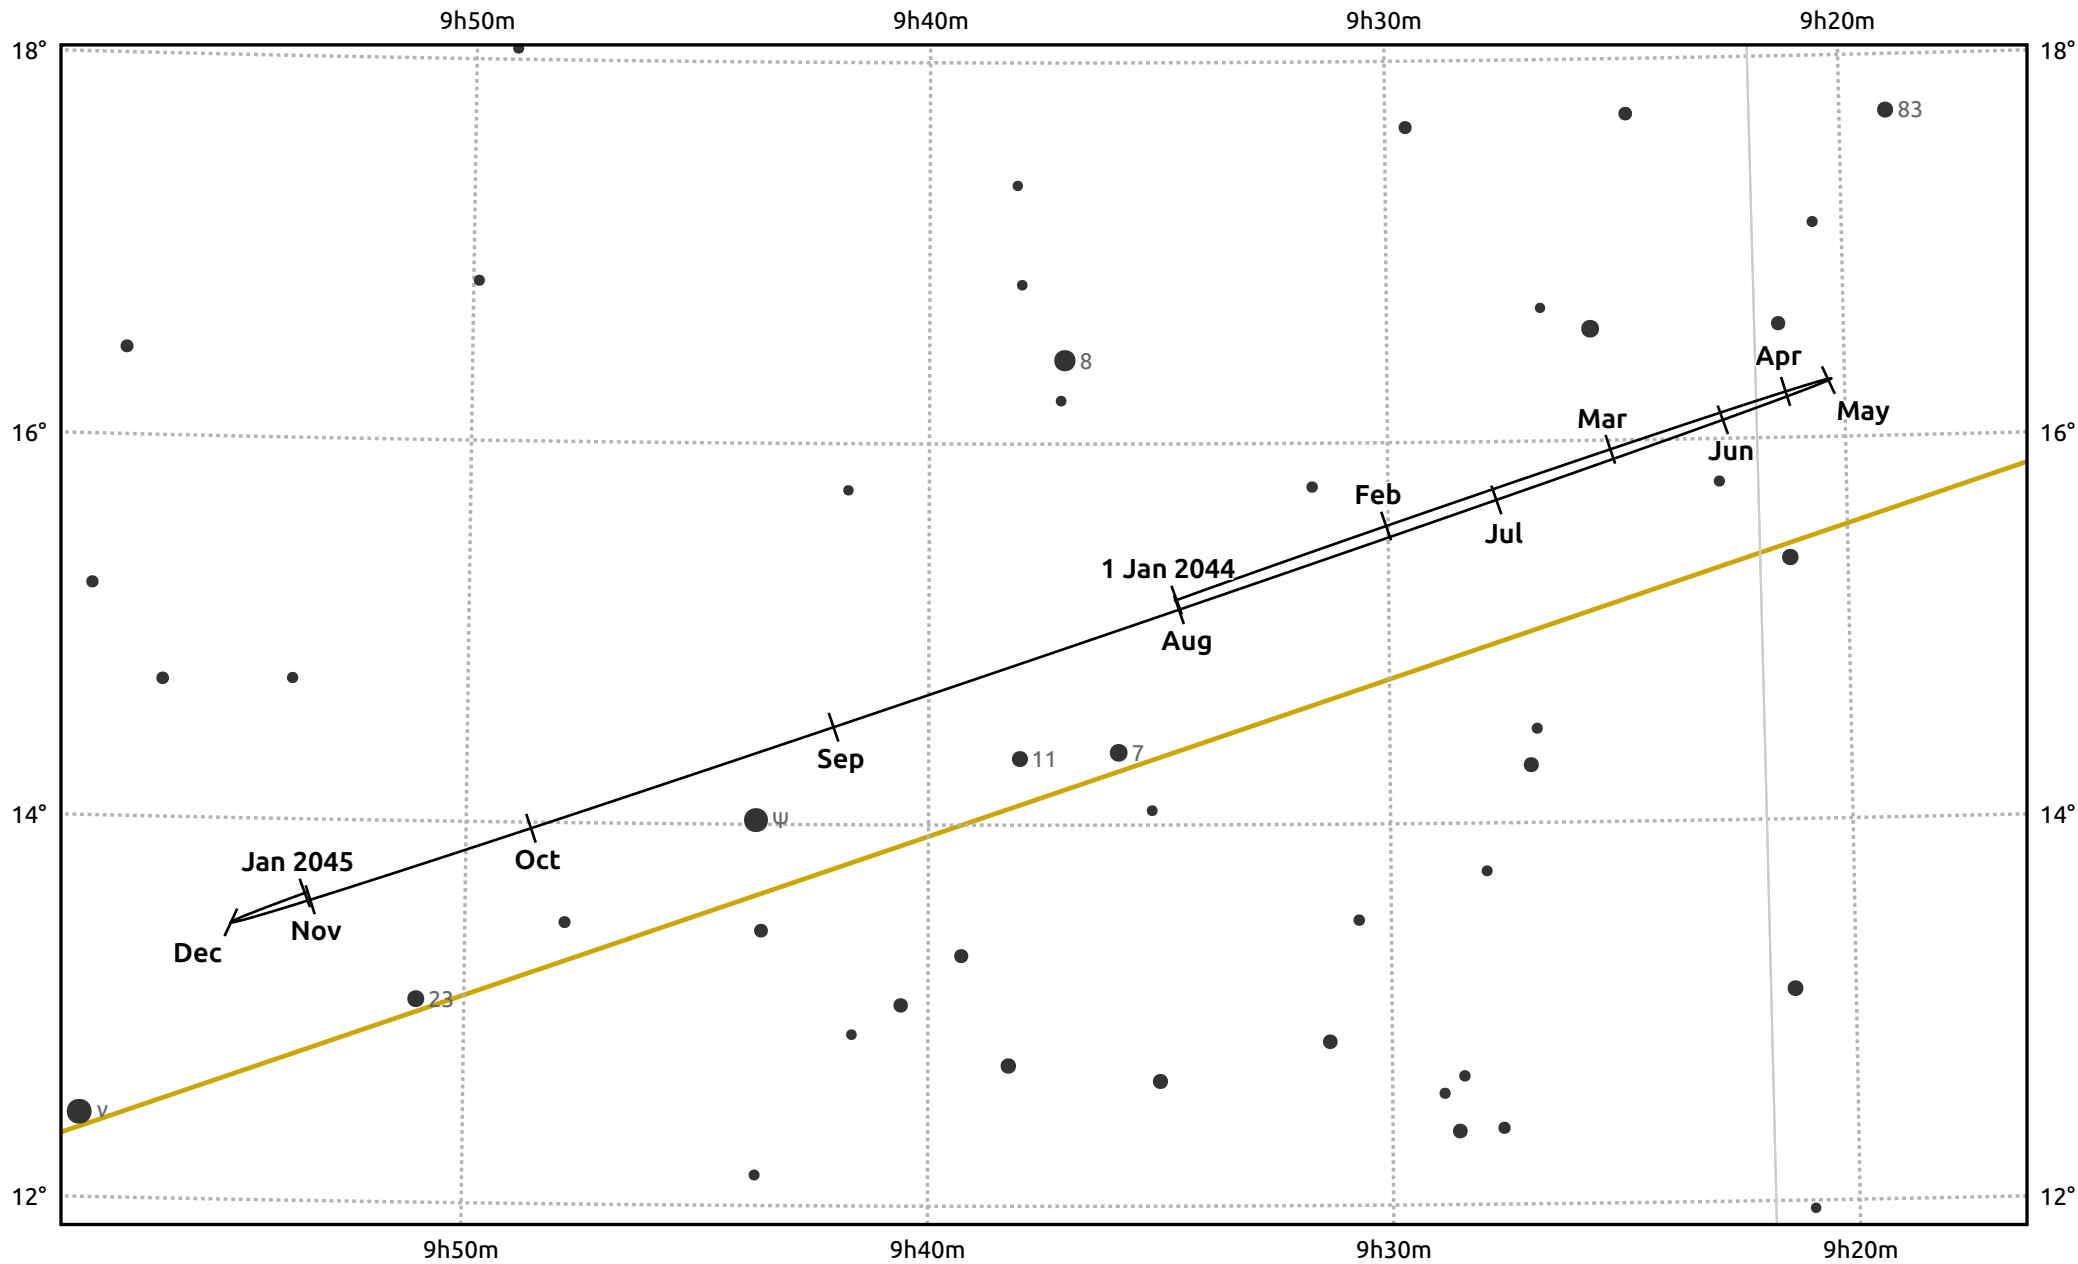

# The path of Uranus in 2044

© Dominic Ford 2011–2025. Date markers placed at midnight UTC. Downloaded from <https://in-the-sky.org>

Magnitude scale: ● 8.0 ● 7.0 ● 6.0 ● 5.0

— Ecliptic Plane

- Galaxy
- Bright nebula
- Open cluster
- ⊕ Globular cluster
- + Planetary nebula

Date	Mag	Angular size
2044 Jan 1	5.4	4.0"
2044 Apr 1	5.4	4.0"
2044 Jul 1	5.6	3.7"
2044 Oct 1	5.6	3.7"
2045 Jan 1	5.4	4.0"