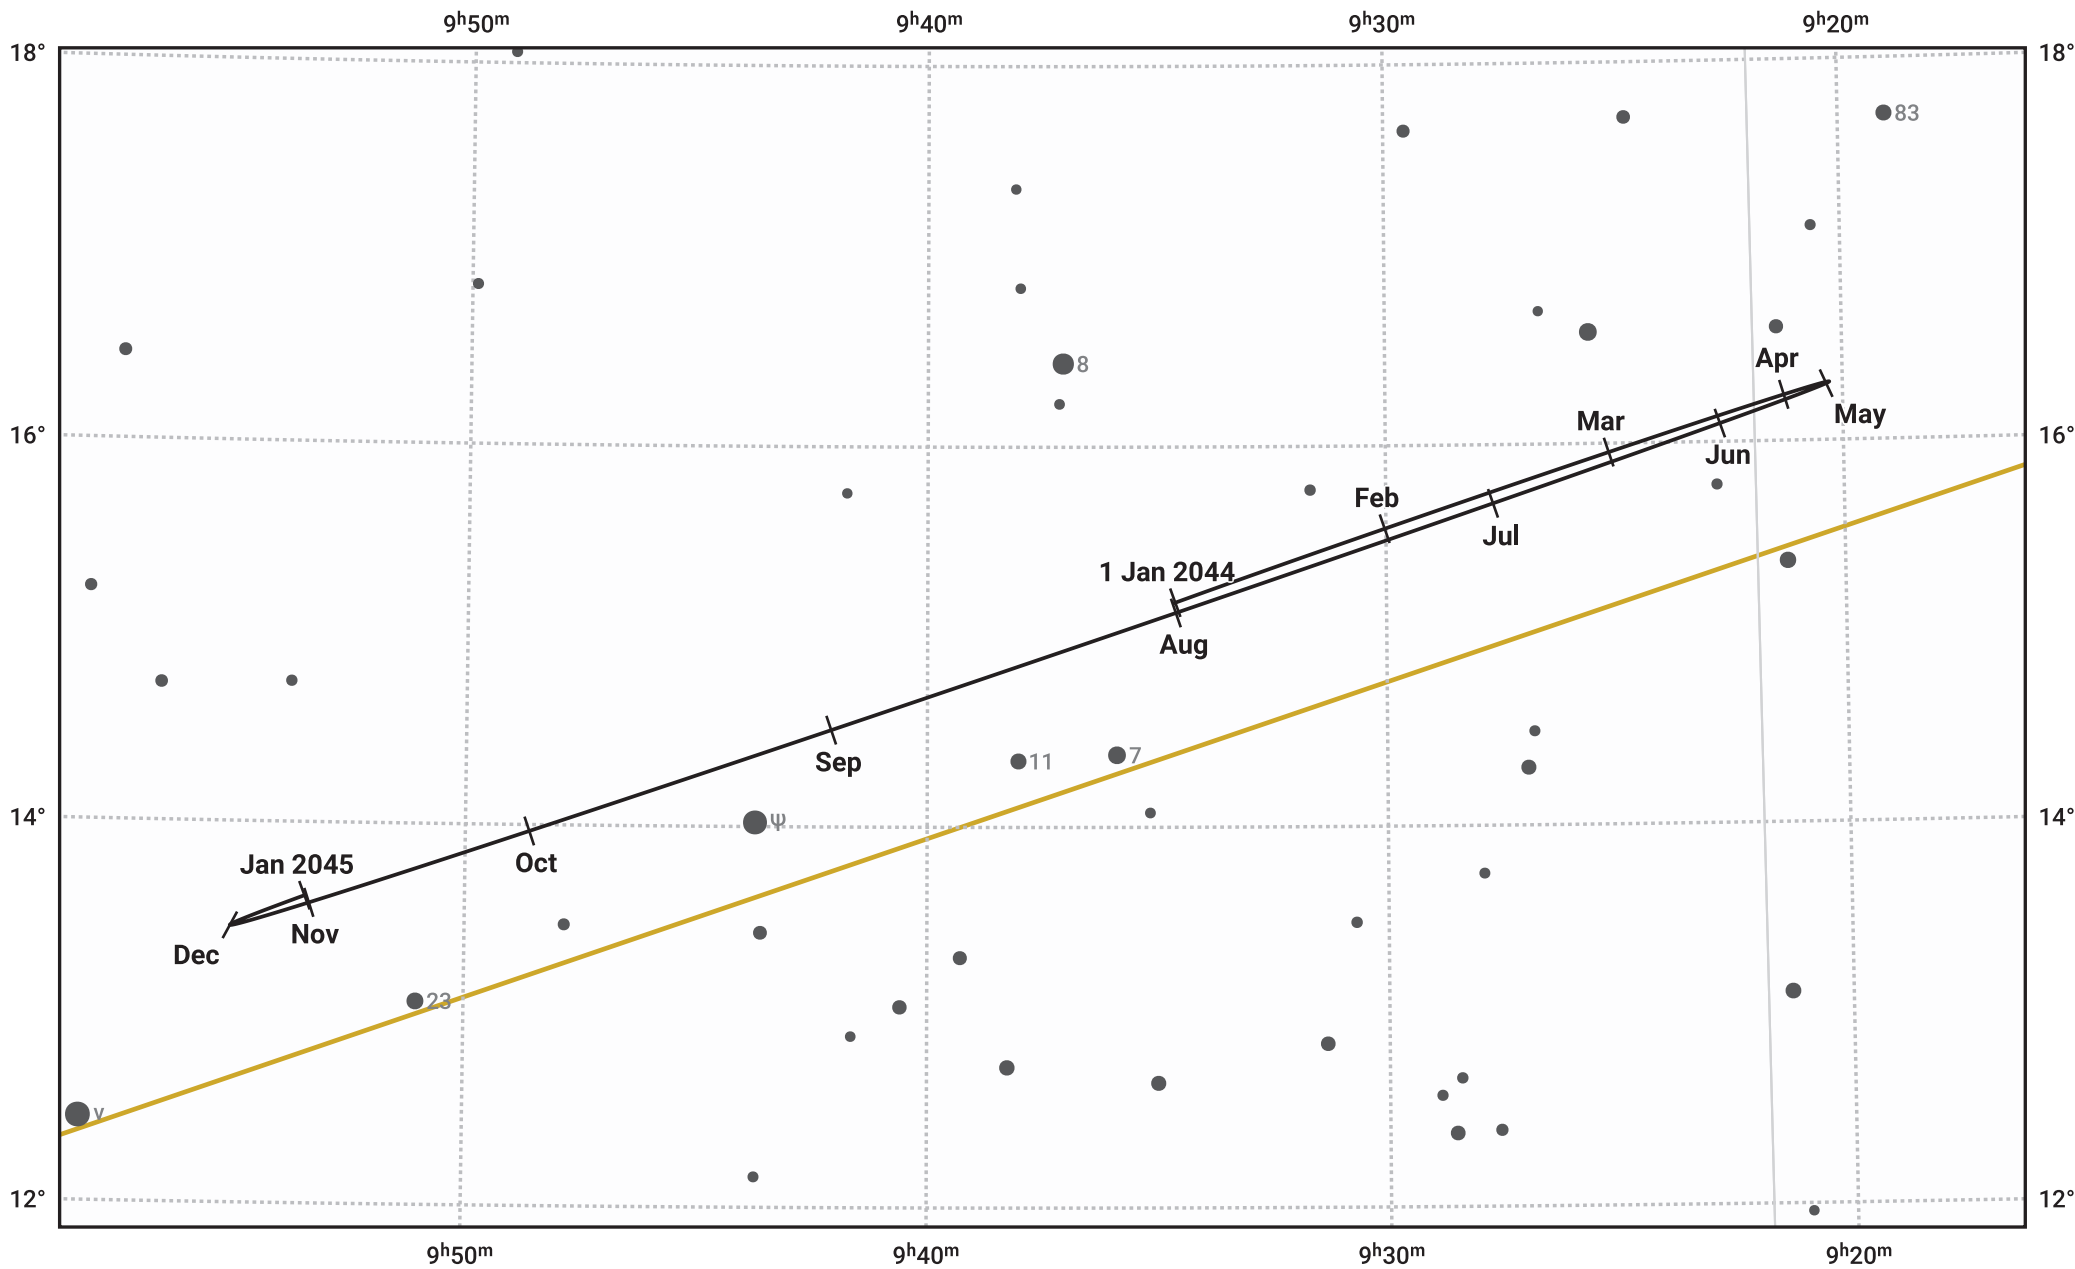

# The path of Uranus in 2044

© Dominic Ford 2011–2023. Date markers placed at midnight UTC. Downloaded from <https://in-the-sky.org>

Magnitude scale: • 8.0 • 7.0 ● 6.0 ● 5.0

— Ecliptic Plane

- Galaxy
- Bright nebula
- Open cluster
- ⊕ Globular cluster

Date	Mag	Angular size
2044 Jan 1	5.4	4.0"
2044 Apr 1	5.4	4.0"
2044 Jul 1	5.6	3.7"
2044 Oct 1	5.6	3.7"
2045 Jan 1	5.4	4.0"