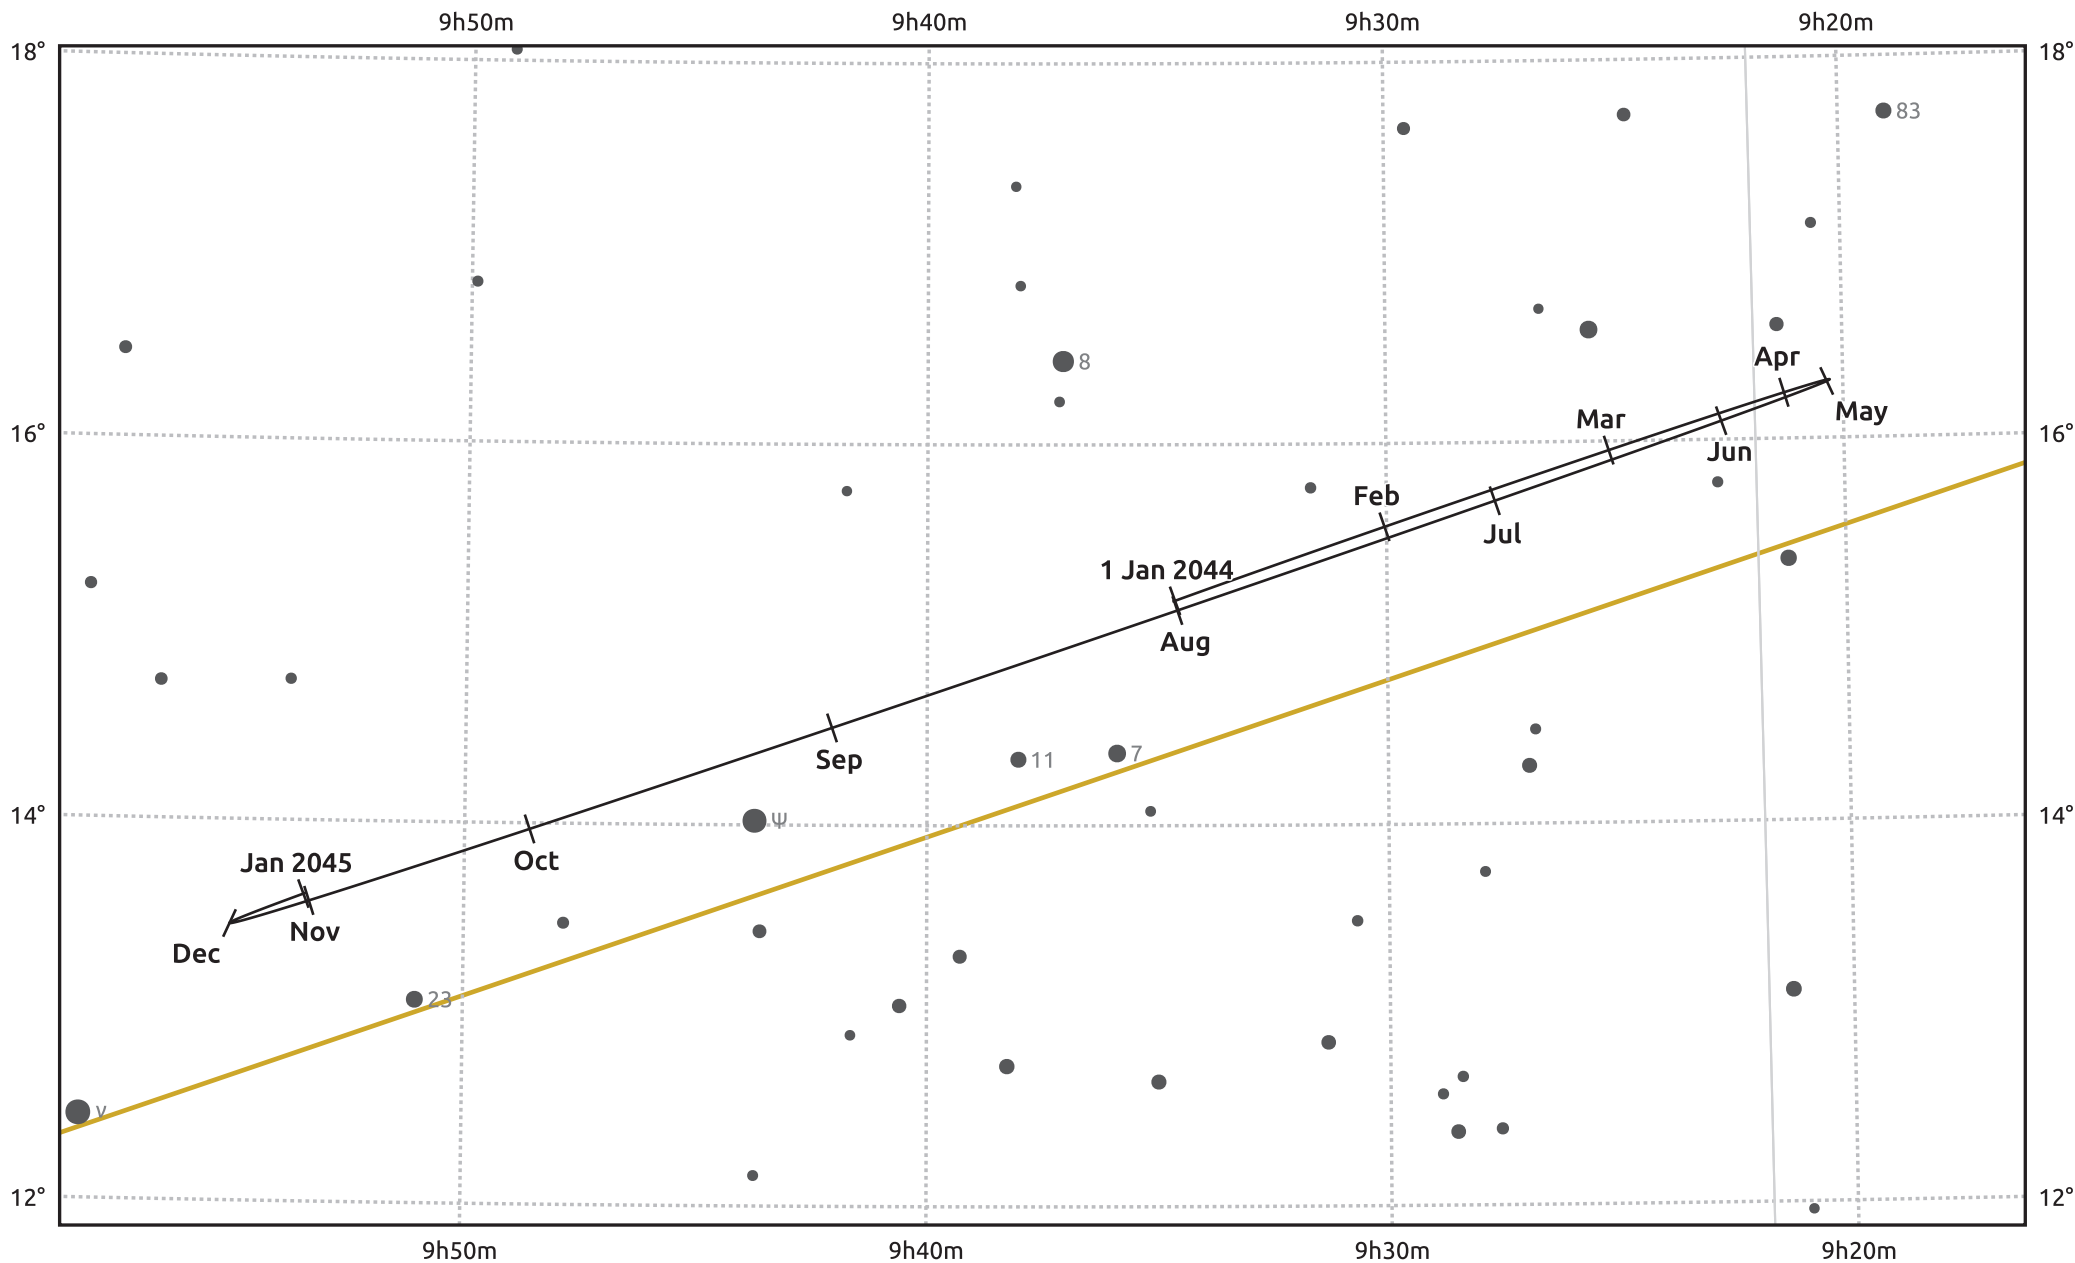

The path of Uranus in 2044

© Dominic Ford 2011–2025. Date markers placed at midnight UTC. Downloaded from <https://in-the-sky.org>

Magnitude scale: ● 8.0 ● 7.0 ● 6.0 ● 5.0

— Ecliptic Plane

- Galaxy
- Bright nebula
- Open cluster
- ⊕ Globular cluster
- ◆ Planetary nebula

Date	Mag	Angular size
2044 Jan 1	5.4	4.0"
2044 Apr 1	5.4	4.0"
2044 Jul 1	5.6	3.7"
2044 Oct 1	5.6	3.7"
2045 Jan 1	5.4	4.0"