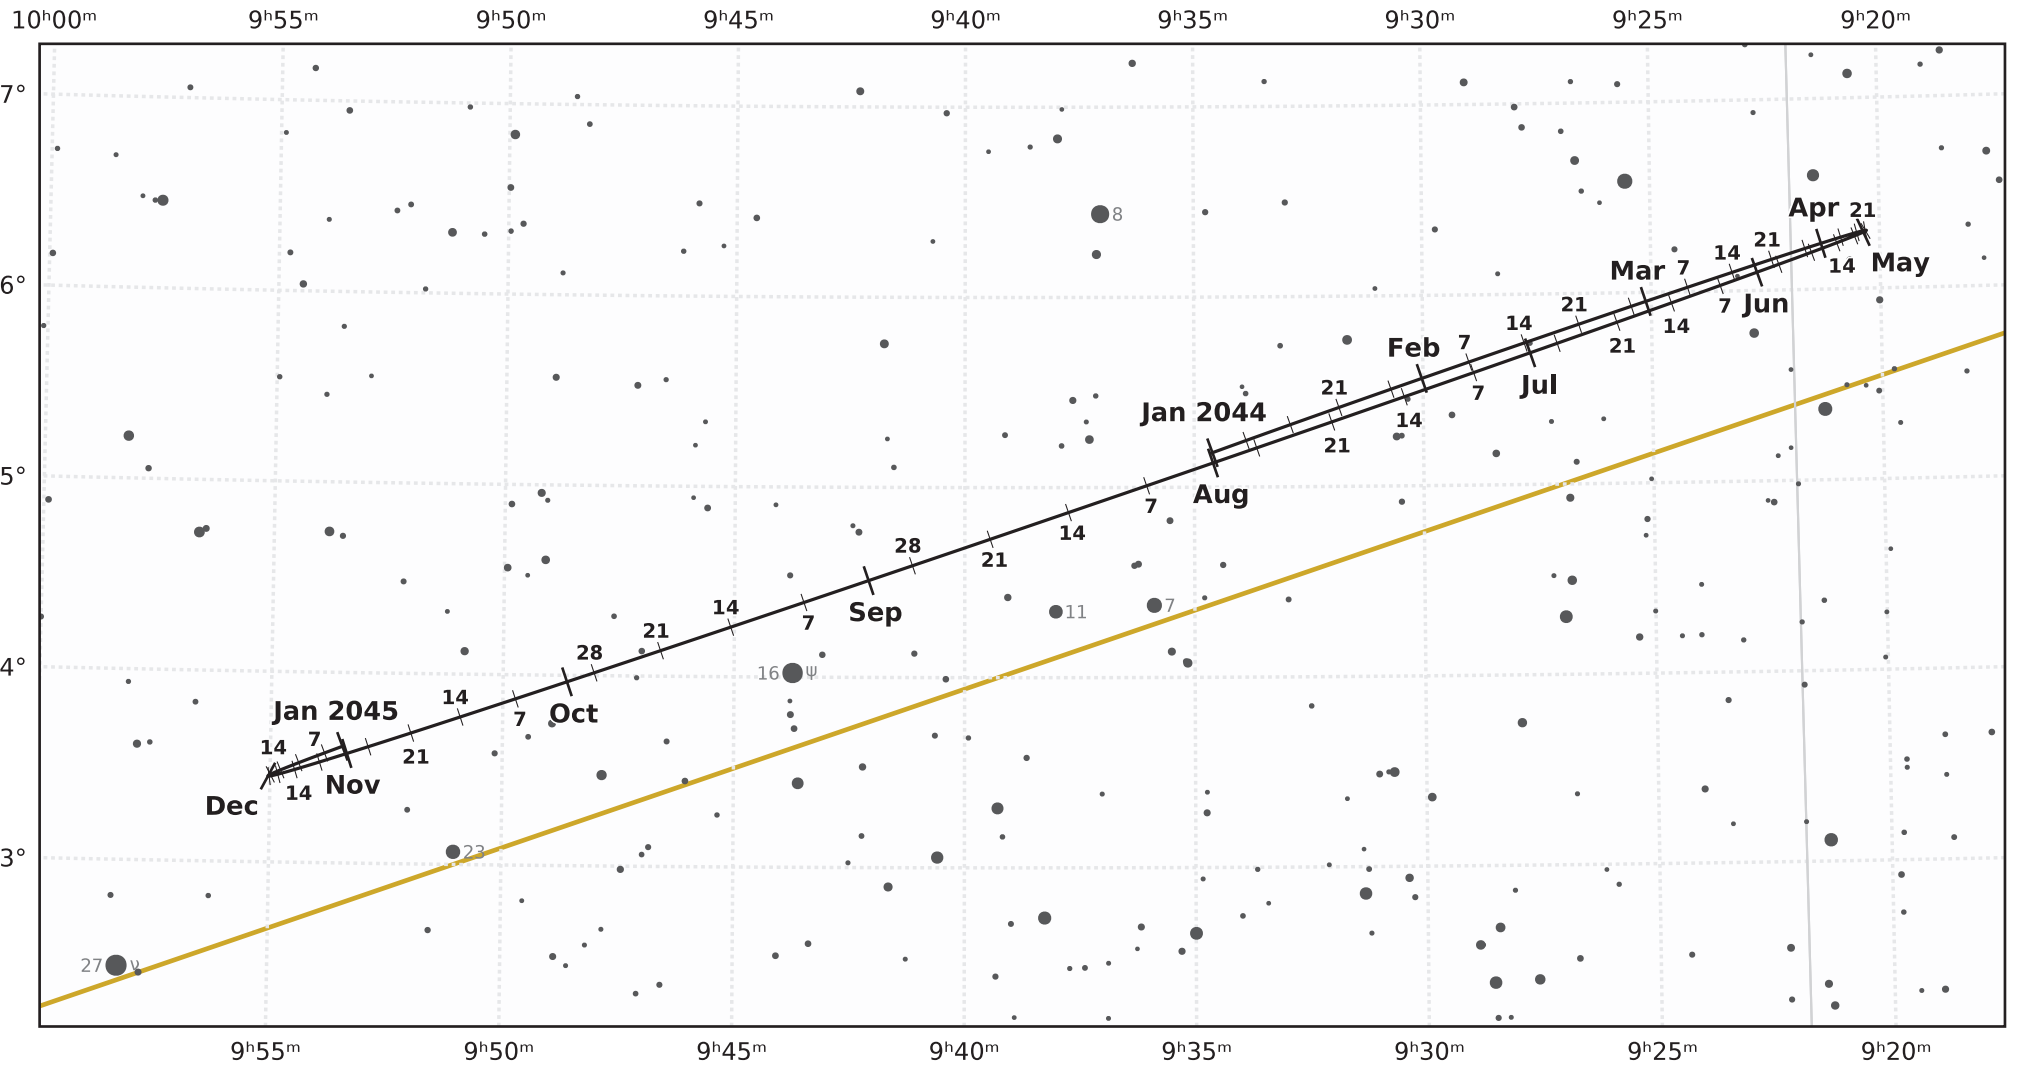

The path of Uranus in 2044

© Dominic Ford 2011–2021. Downloaded from <https://in-the-sky.org>

Magnitude scale: • 10.0 • 9.5 • 9.0 • 8.5 • 8.0 • 7.5 • 7.0 • 6.5 • 6.0 • 5.5 • 5.0

— The Equator — Ecliptic Plane — Galactic Plane