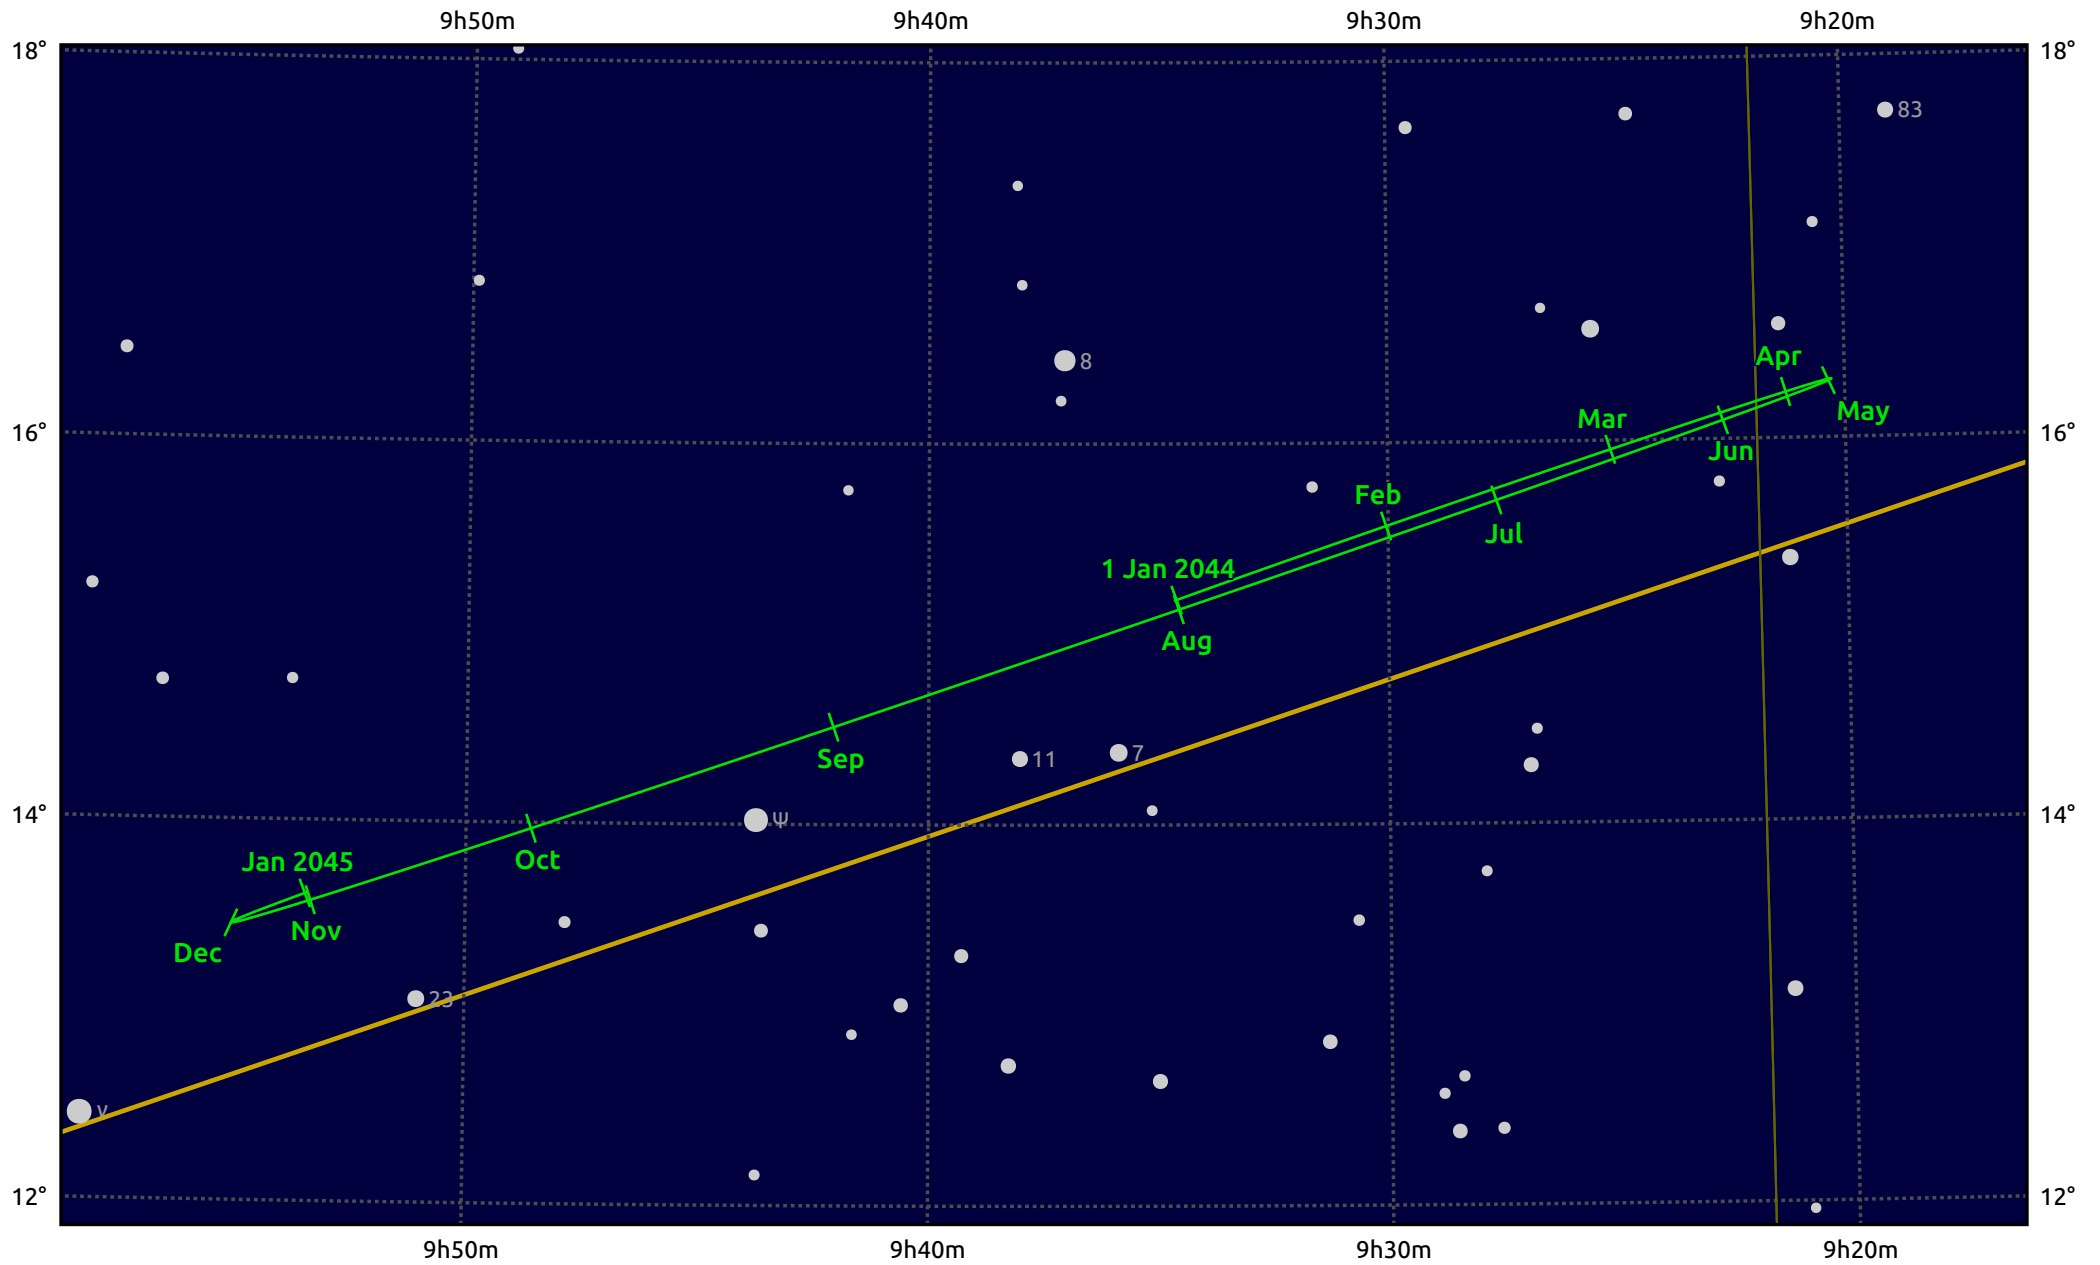

The path of Uranus in 2044

© Dominic Ford 2011–2025. Date markers placed at midnight UTC. Downloaded from <https://in-the-sky.org>

Magnitude scale: ● 8.0 ● 7.0 ● 6.0 ● 5.0

— Ecliptic Plane

● Galaxy
 ■ Bright nebula
 ● Open cluster
 ⊕ Globular cluster
 ◆ Planetary nebula

Date	Mag	Angular size
2044 Jan 1	5.4	4.0"
2044 Apr 1	5.4	4.0"
2044 Jul 1	5.6	3.7"
2044 Oct 1	5.6	3.7"
2045 Jan 1	5.4	4.0"