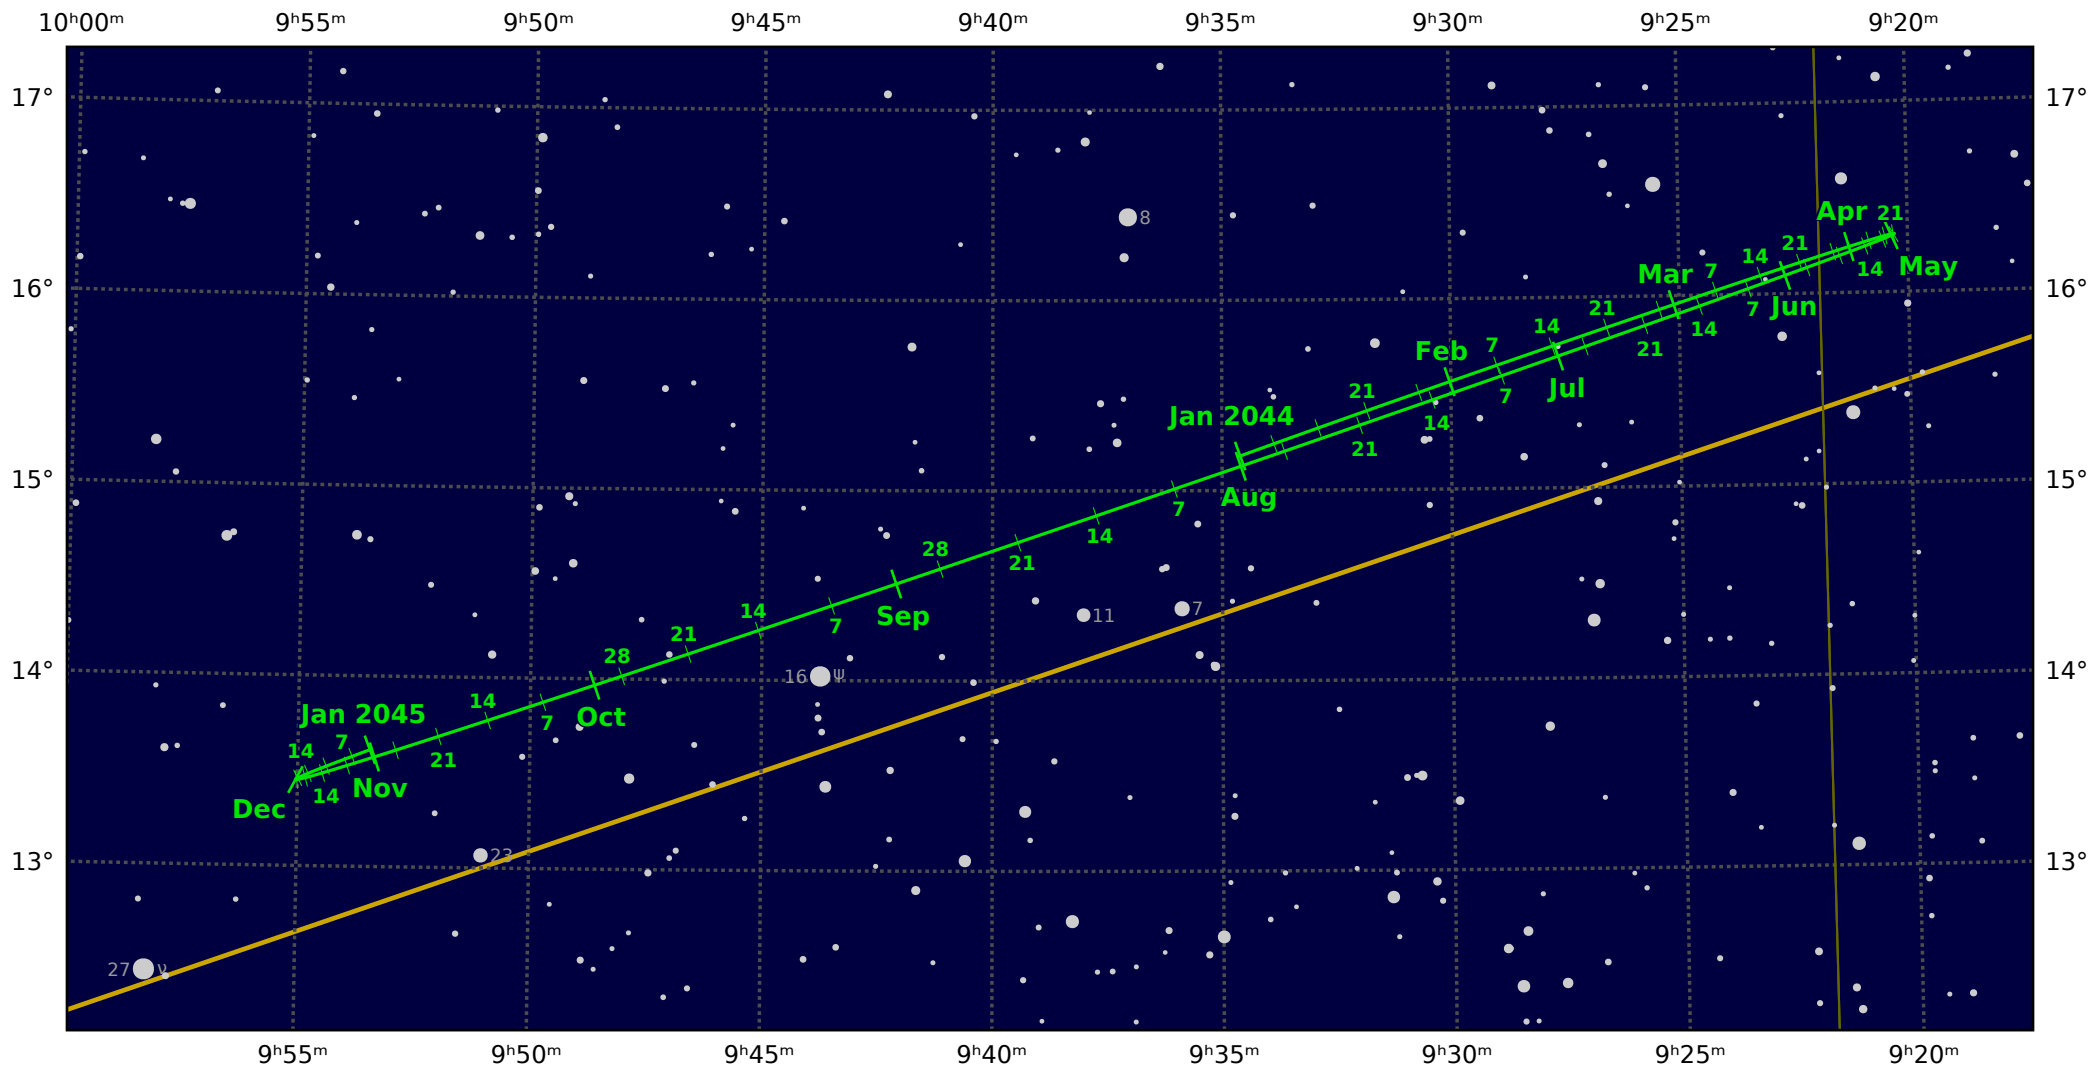

The path of Uranus in 2044

© Dominic Ford 2011-2021. Downloaded from <https://in-the-sky.org>

Magnitude scale: •10.0 •9.5 •9.0 •8.5 •8.0 •7.5 •7.0 •6.5 •6.0 •5.5 •5.0

— Ecliptic Plane — Galactic Plane