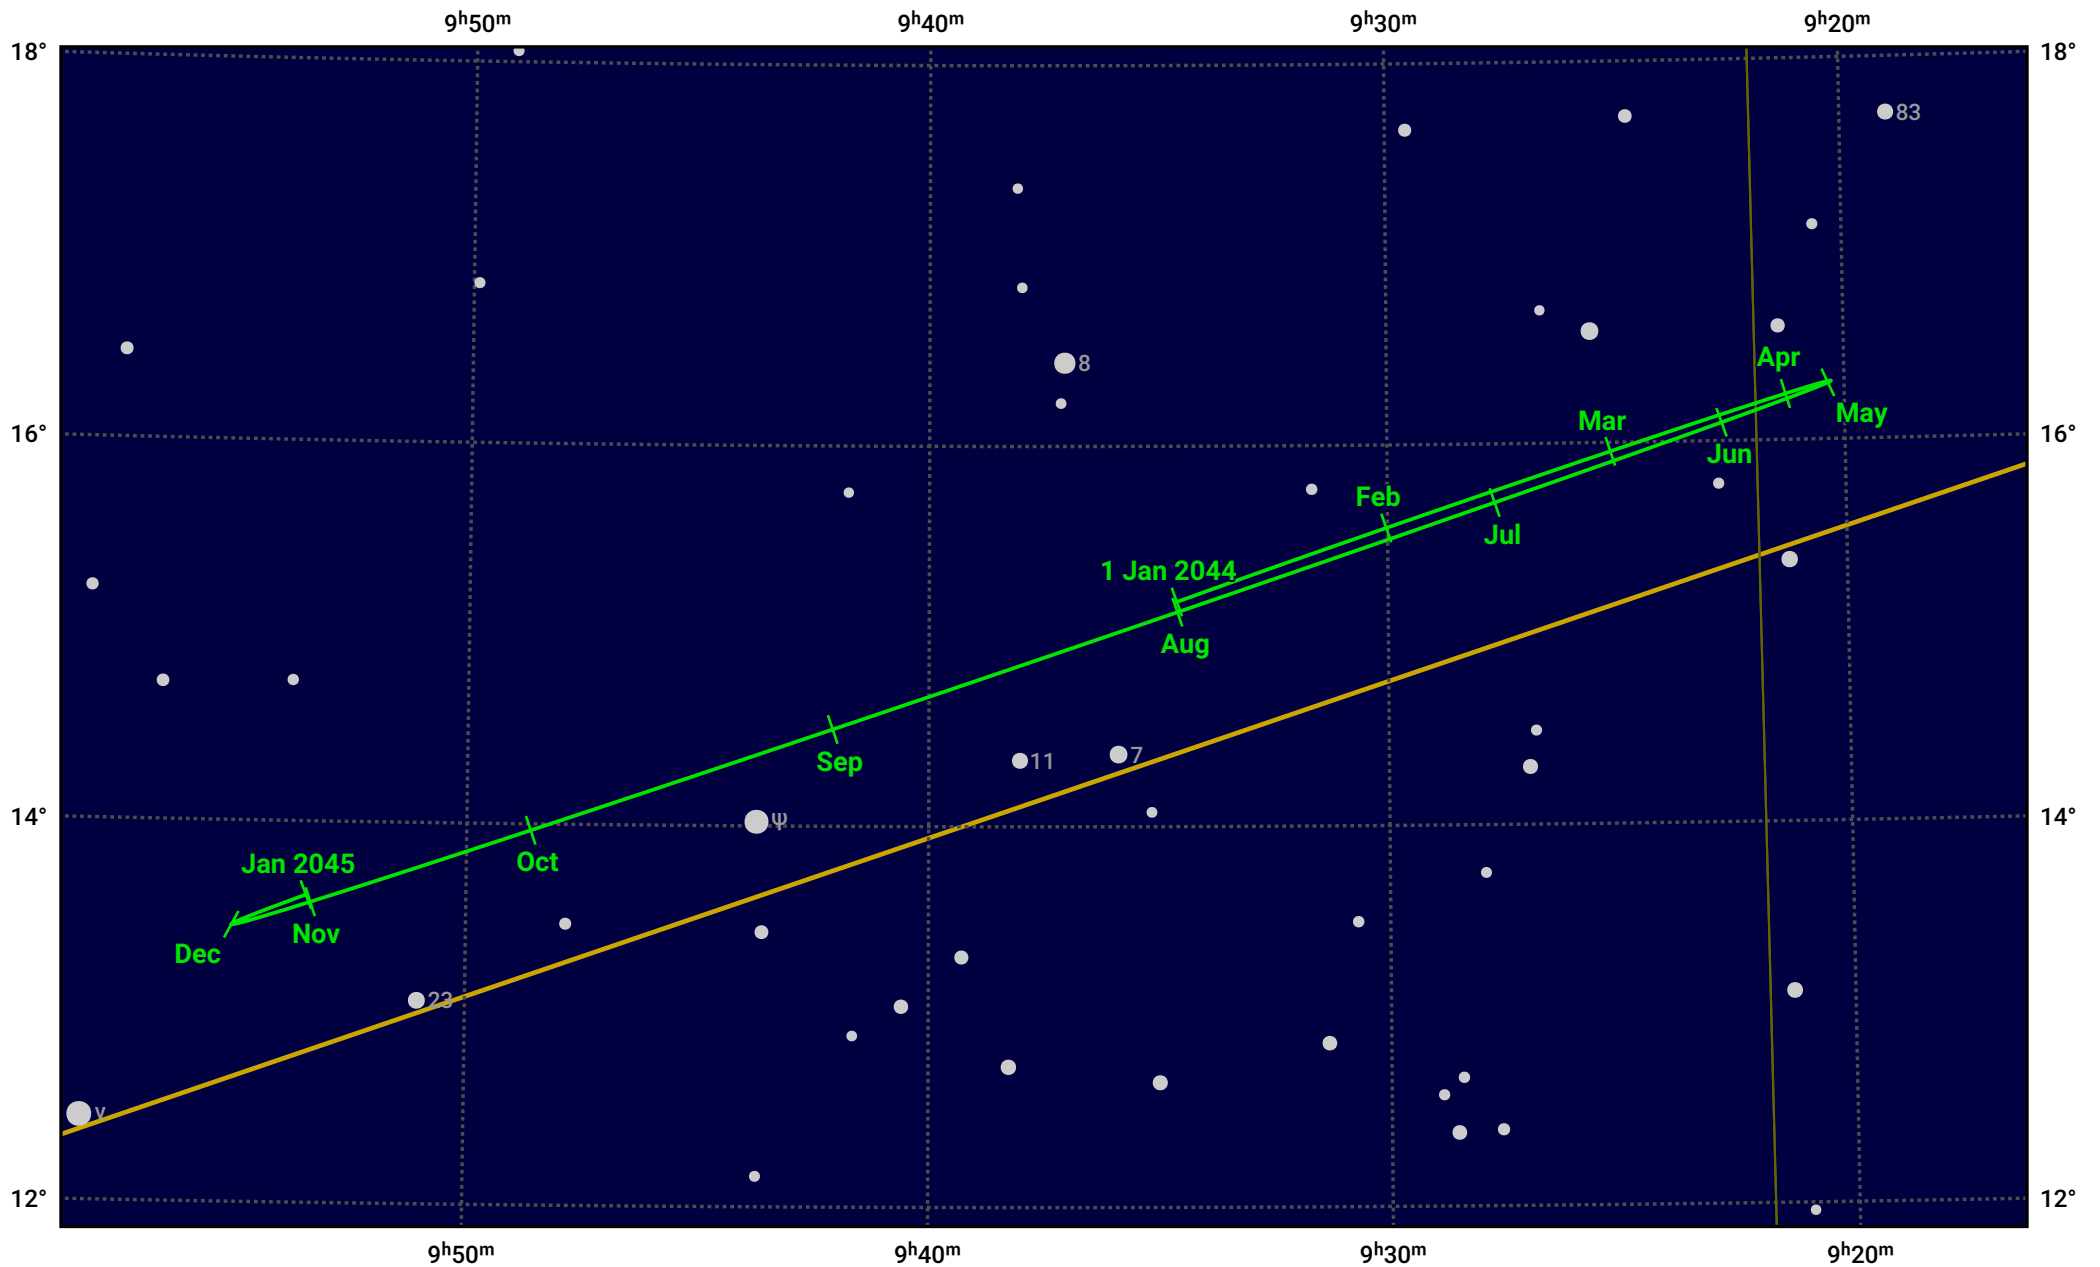

# The path of Uranus in 2024

© Dominic Ford 2011–2023. Date markers placed at midnight UTC. Downloaded from <https://in-the-sky.org>

Magnitude scale: ● 8.0 ● 7.0 ● 6.0 ● 5.0

— Ecliptic Plane

● Galaxy   
 ■ Bright nebula   
 ● Open cluster   
 ⊕ Globular cluster

Date	Mag	Angular size
2024 Jan 1	5.4	4.0"
2024 Apr 1	5.4	4.0"
2024 Jul 1	5.6	3.7"
2024 Oct 1	5.6	3.7"
2025 Jan 1	5.4	4.0"