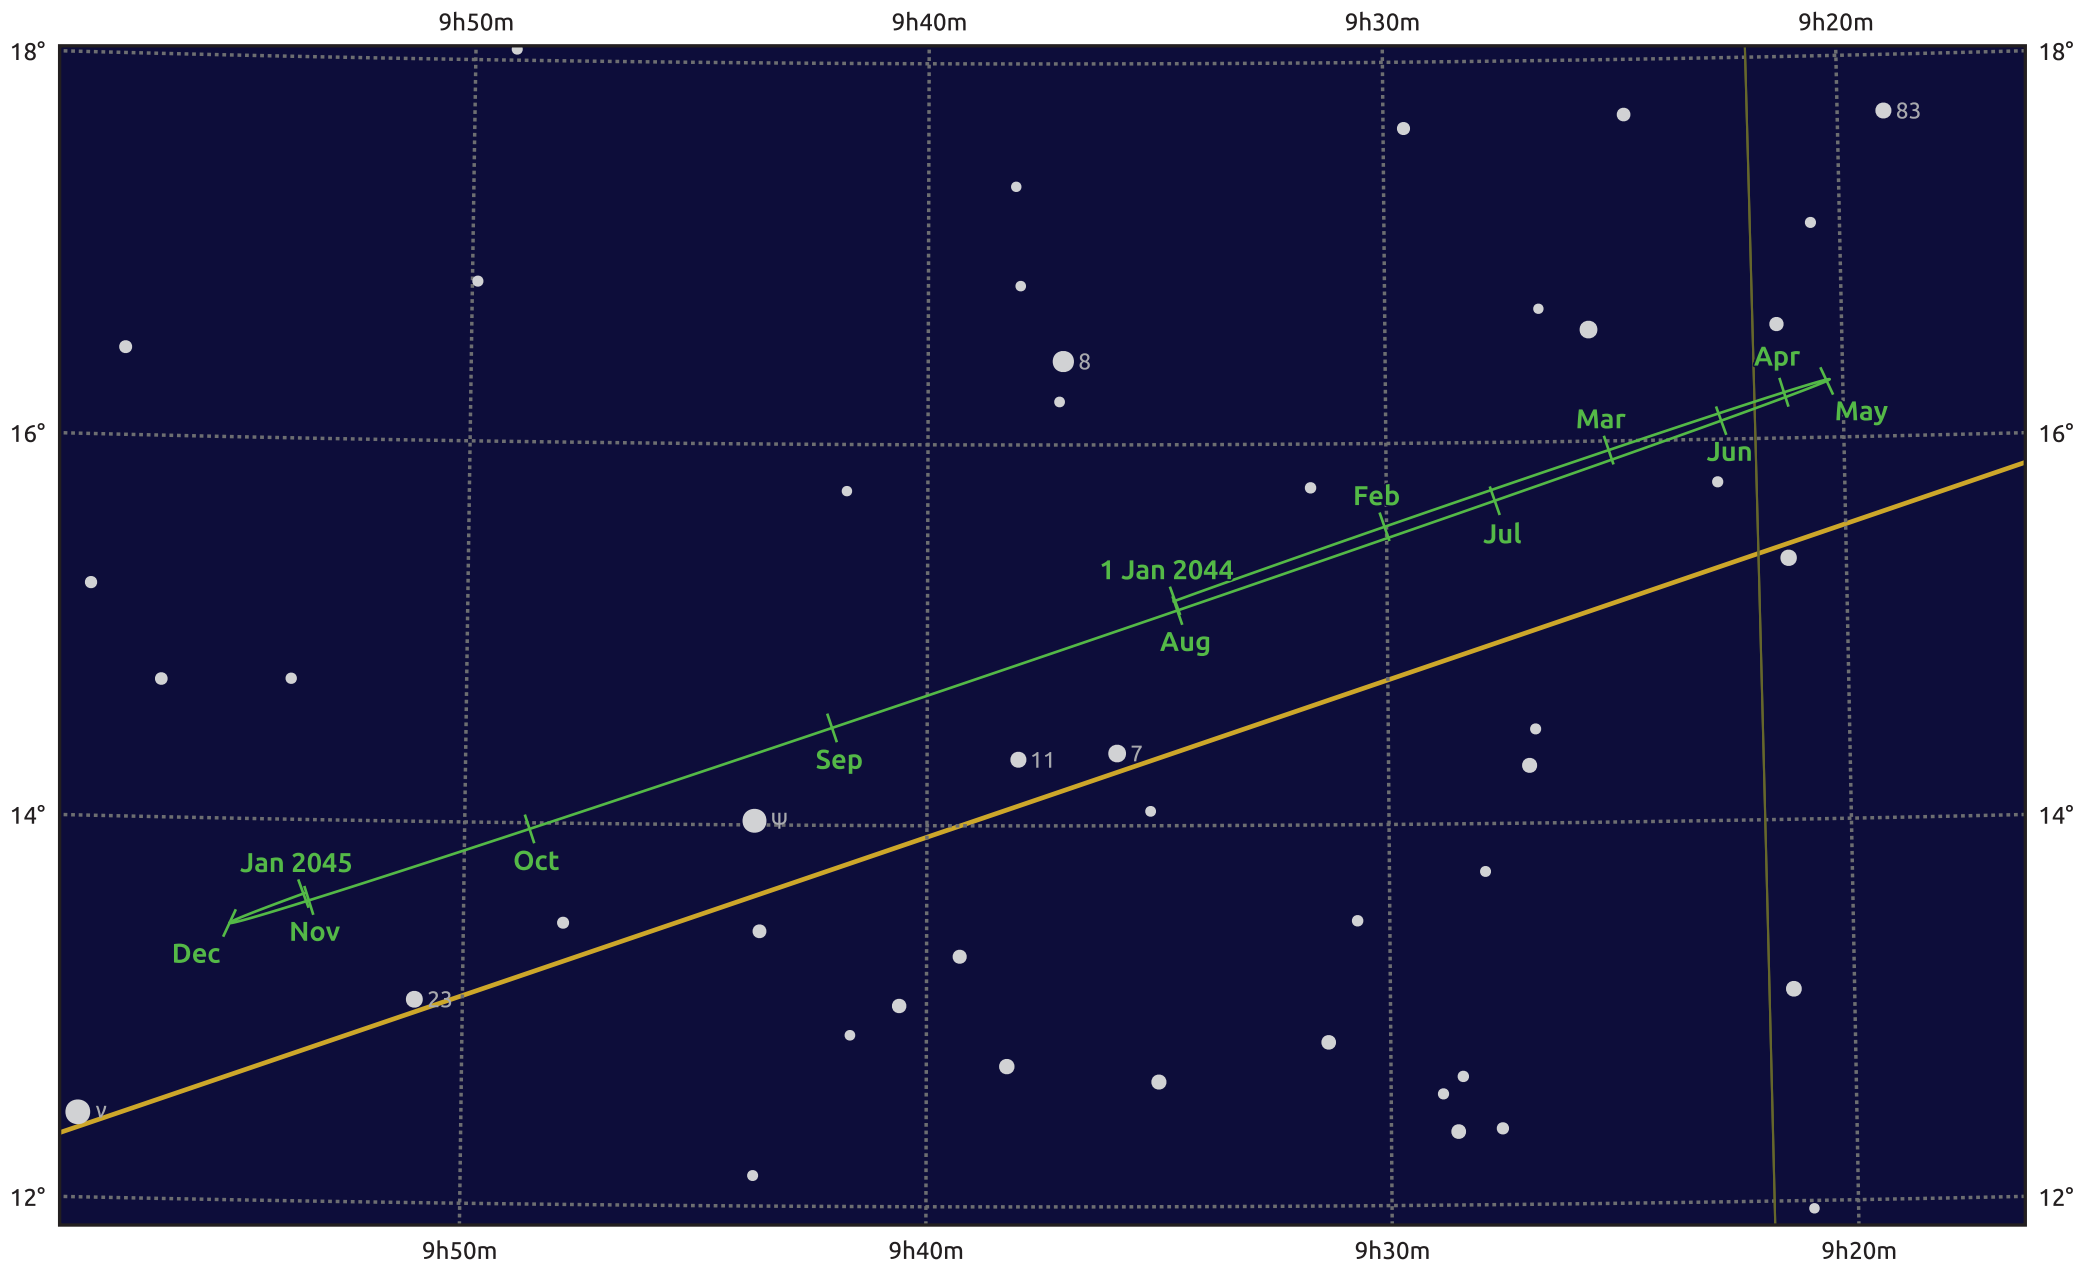

The path of Uranus in 2044

© Dominic Ford 2011–2025. Date markers placed at midnight UTC. Downloaded from <https://in-the-sky.org>

Magnitude scale: ● 8.0 ● 7.0 ● 6.0 ● 5.0

— Ecliptic Plane

● Galaxy
 ■ Bright nebula
 ● Open cluster
 ● Globular cluster
 ◆ Planetary nebula

Date	Mag	Angular size
2044 Jan 1	5.4	4.0"
2044 Apr 1	5.4	4.0"
2044 Jul 1	5.6	3.7"
2044 Oct 1	5.6	3.7"
2045 Jan 1	5.4	4.0"