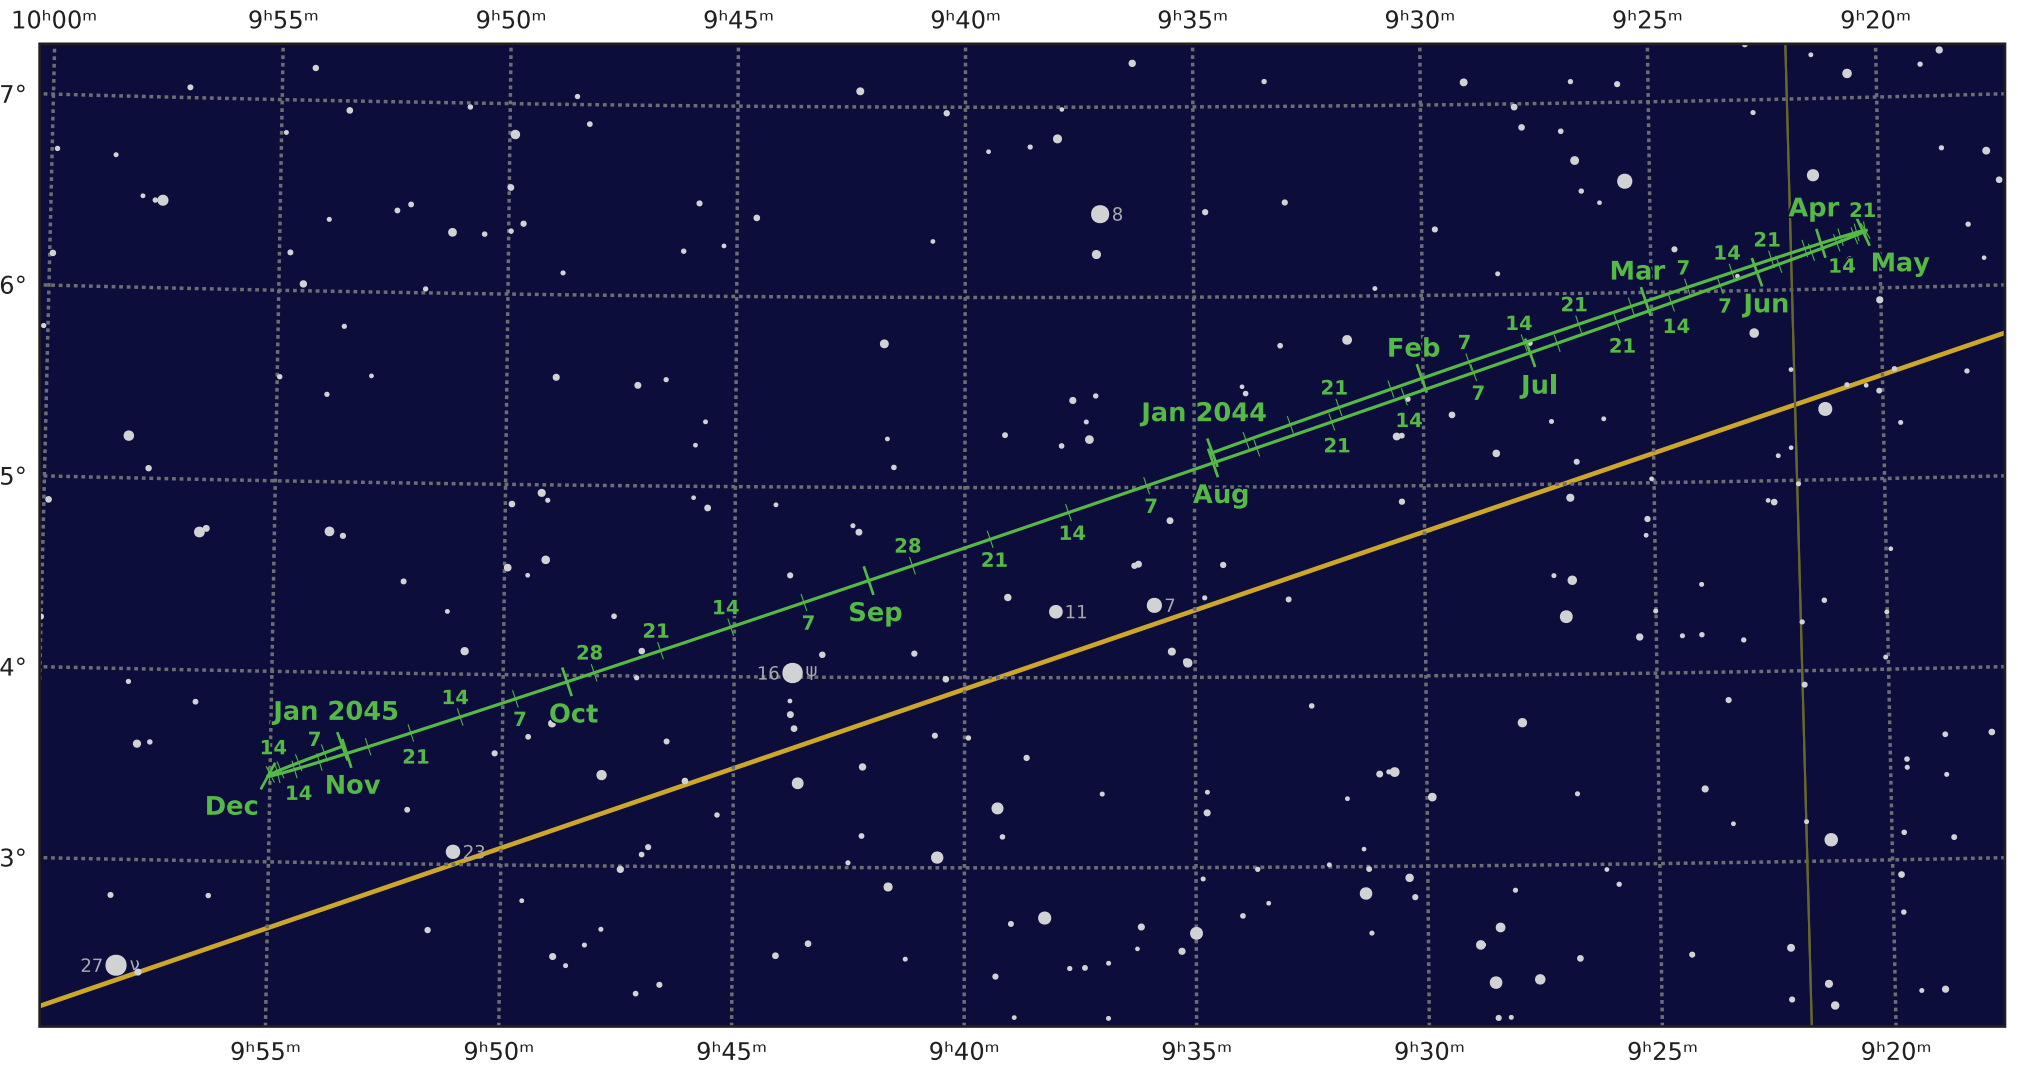

# The path of Uranus in 2044

© Dominic Ford 2011–2021. Downloaded from <https://in-the-sky.org>

Magnitude scale: • 10.0 • 9.5 • 9.0 • 8.5 • 8.0 • 7.5 • 7.0 • 6.5 • 6.0 • 5.5 • 5.0

— Ecliptic Plane — Galactic Plane