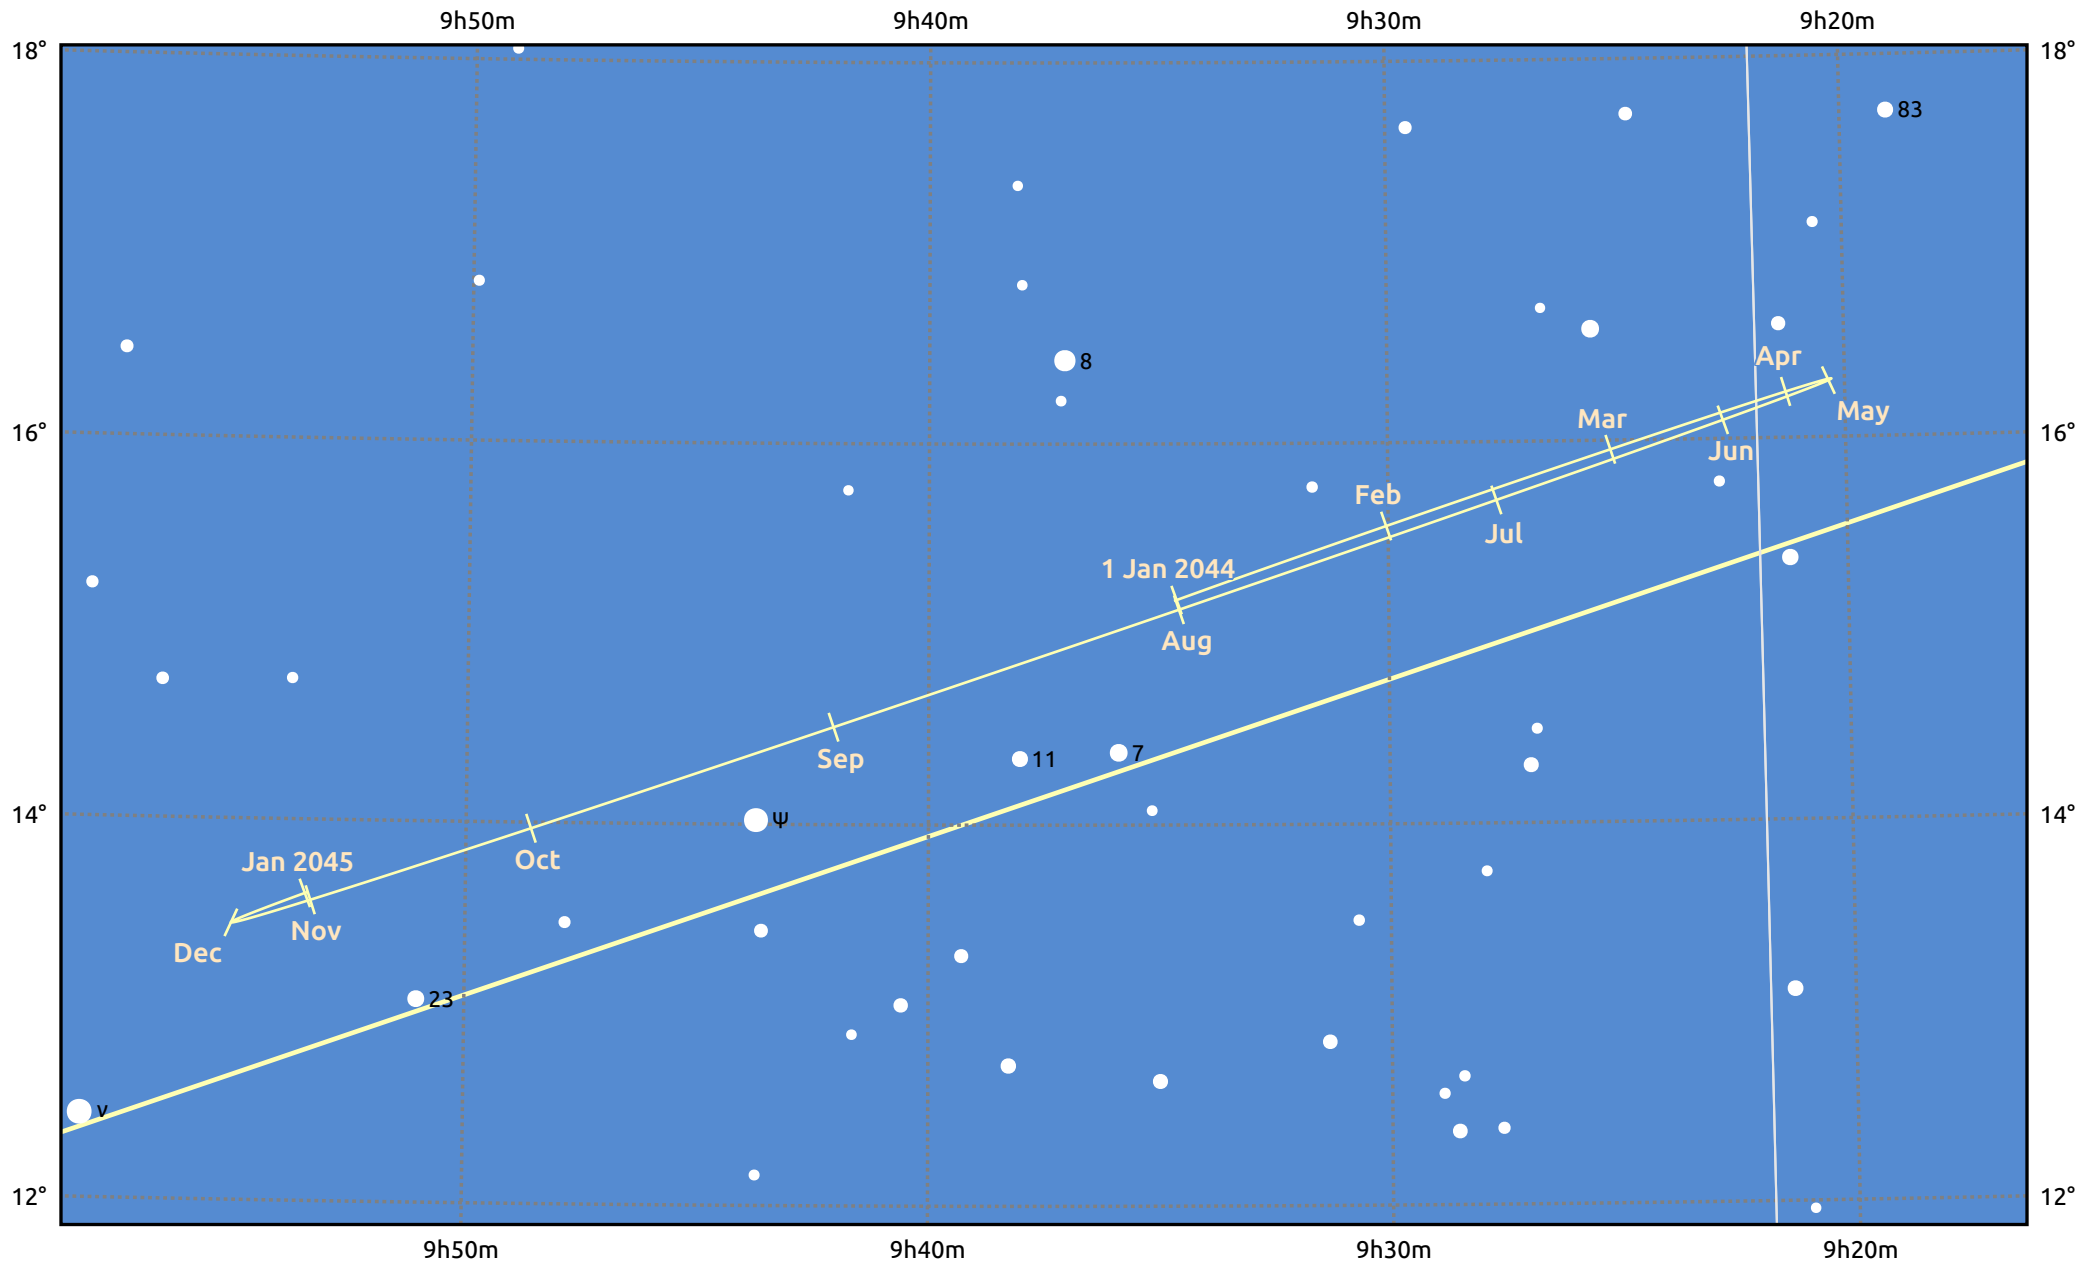

The path of Uranus in 2044

© Dominic Ford 2011–2025. Date markers placed at midnight UTC. Downloaded from <https://in-the-sky.org>

Magnitude scale: ● 8.0 ● 7.0 ● 6.0 ● 5.0

— Ecliptic Plane

Galaxy Bright nebula Open cluster Globular cluster Planetary nebula

Date	Mag	Angular size
2044 Jan 1	5.4	4.0"
2044 Apr 1	5.4	4.0"
2044 Jul 1	5.6	3.7"
2044 Oct 1	5.6	3.7"
2045 Jan 1	5.4	4.0"