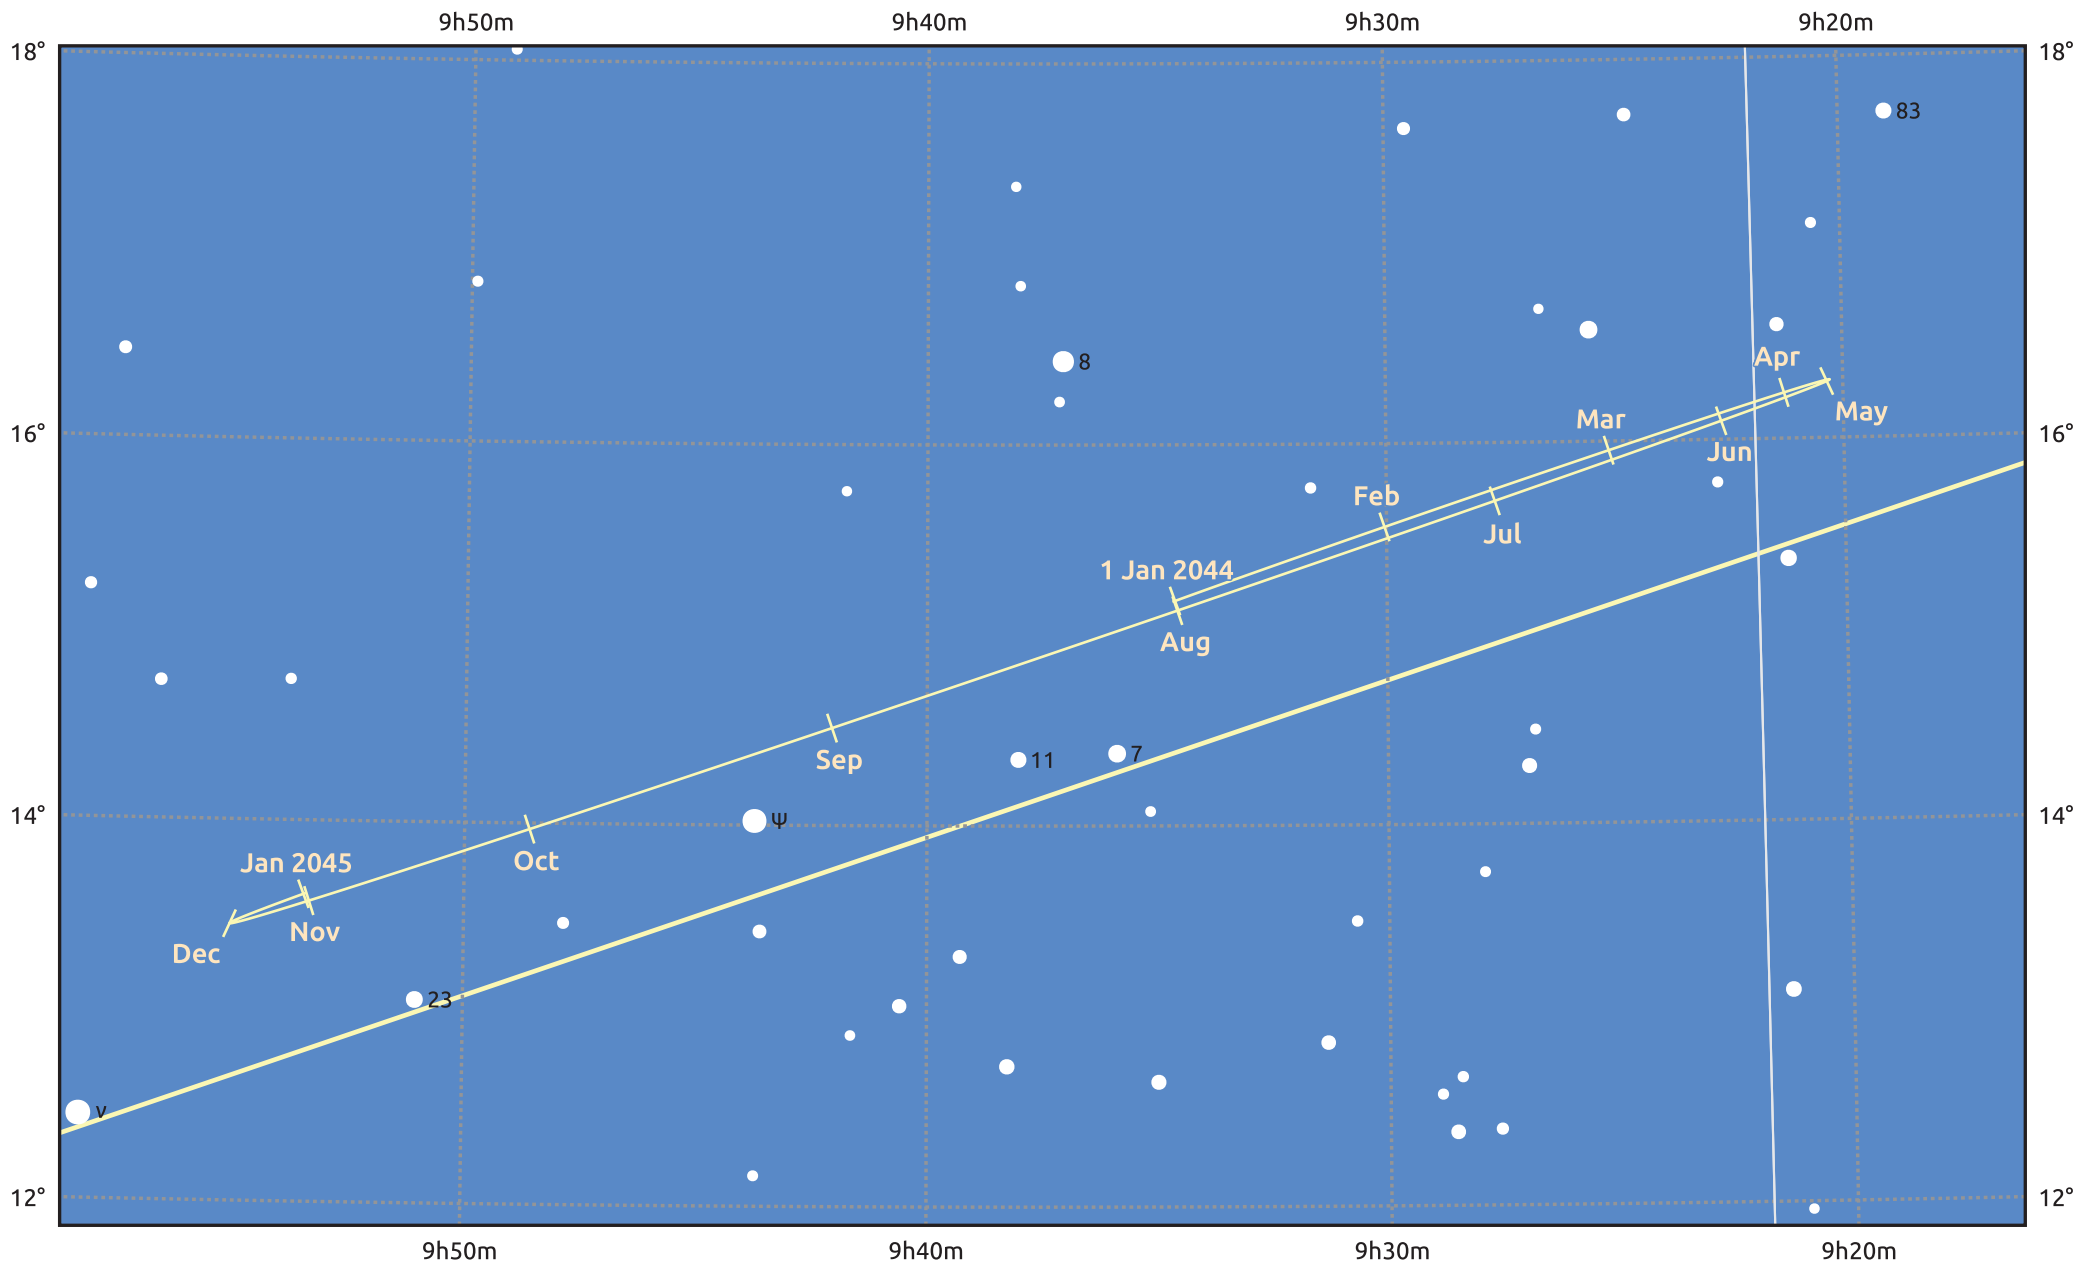

The path of Uranus in 2044

© Dominic Ford 2011–2025. Date markers placed at midnight UTC. Downloaded from <https://in-the-sky.org>

Magnitude scale: ● 8.0 ● 7.0 ● 6.0 ● 5.0

— Ecliptic Plane

Galaxy Bright nebula Open cluster Globular cluster Planetary nebula

Date	Mag	Angular size
2044 Jan 1	5.4	4.0"
2044 Apr 1	5.4	4.0"
2044 Jul 1	5.6	3.7"
2044 Oct 1	5.6	3.7"
2045 Jan 1	5.4	4.0"