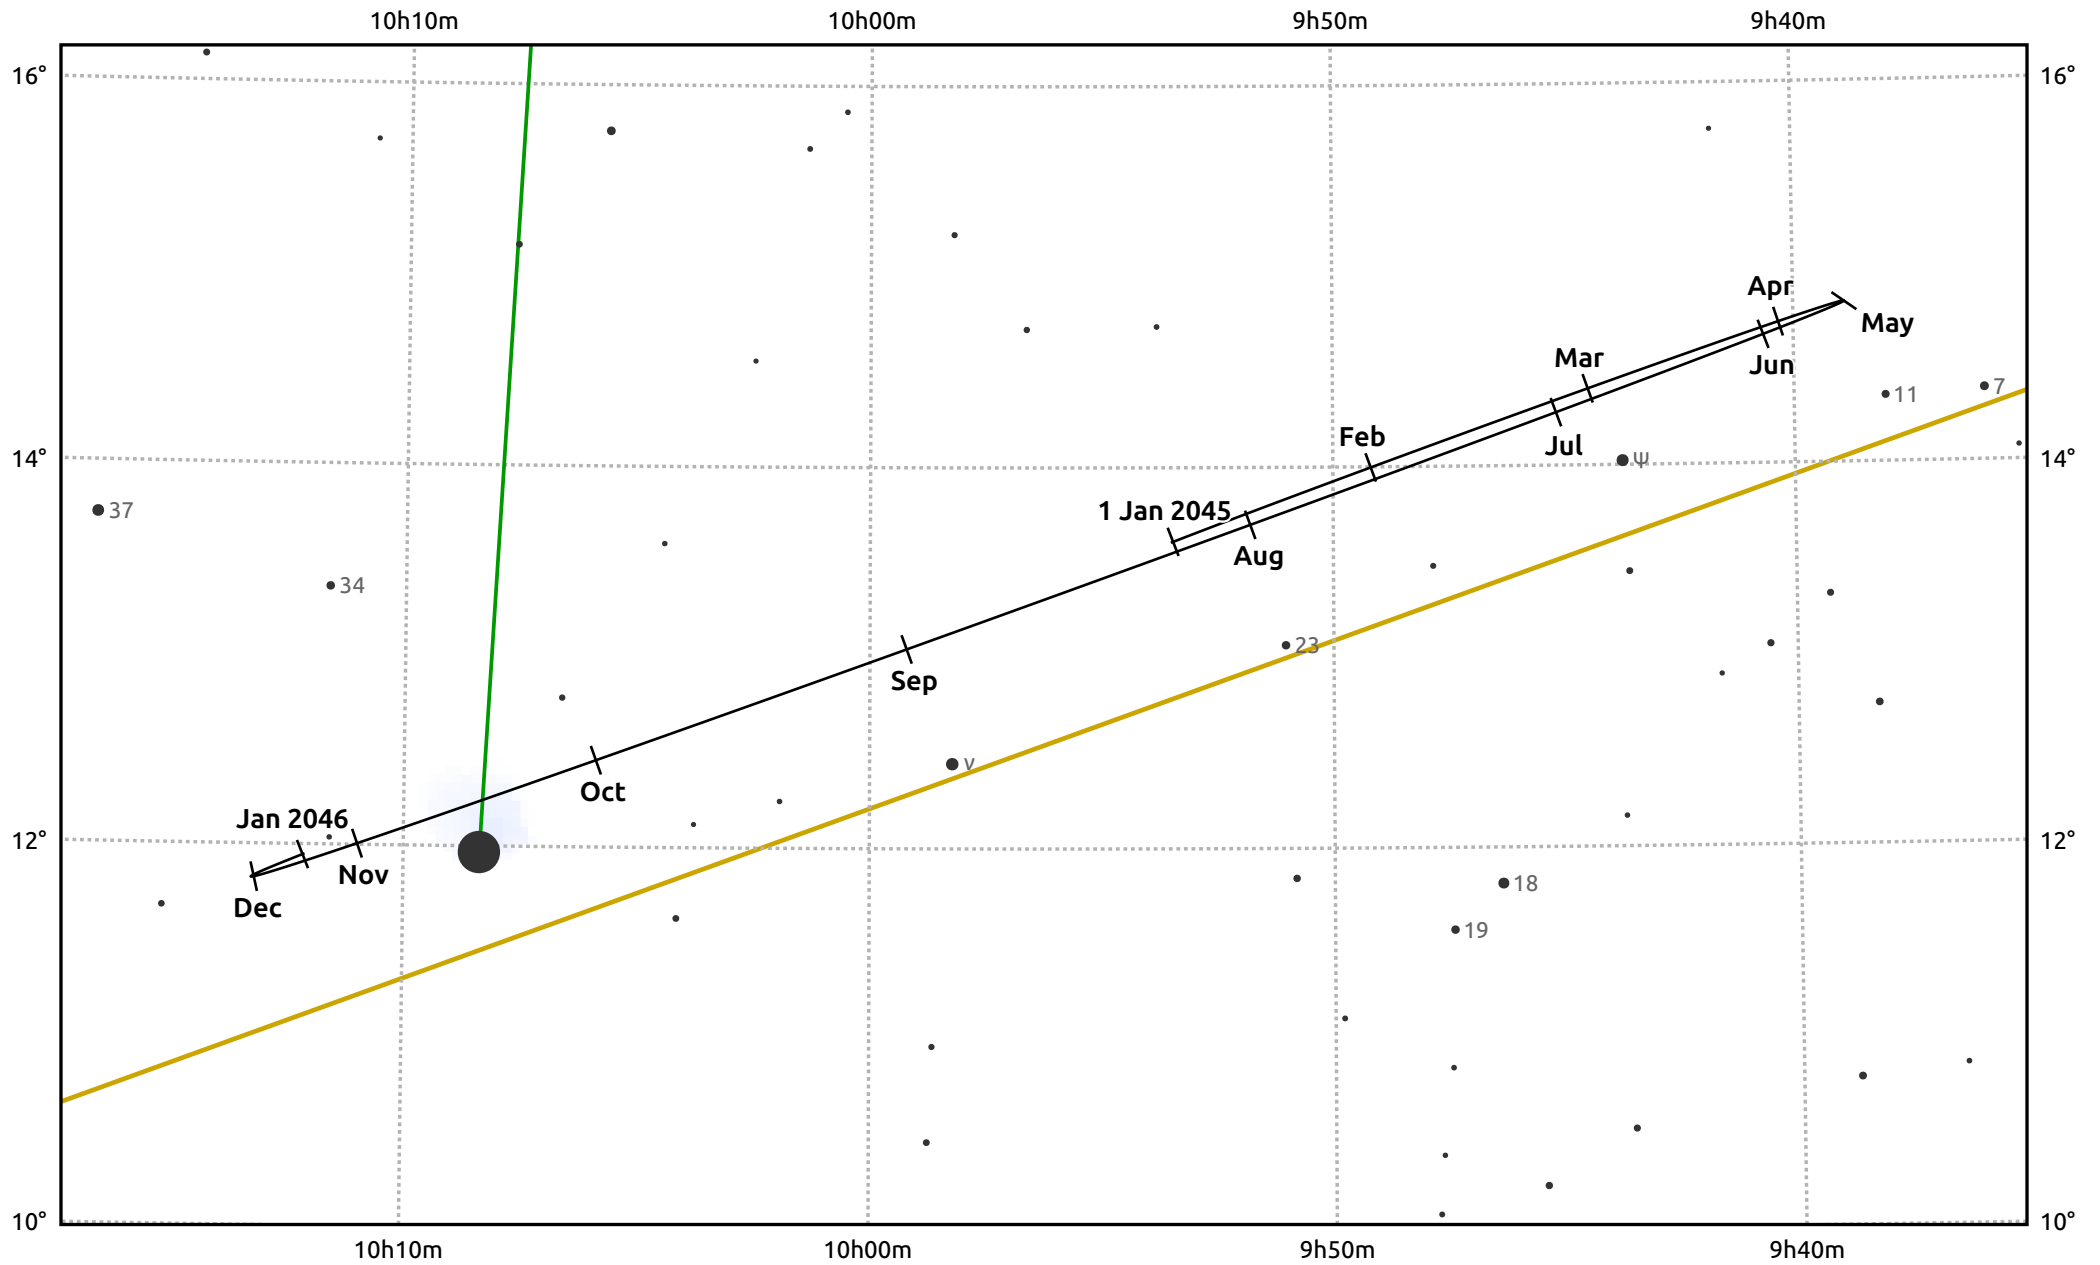

The path of Uranus in 2045

© Dominic Ford 2011–2025. Date markers placed at midnight UTC. Downloaded from <https://in-the-sky.org>

Magnitude scale: 8.0 7.0 6.0 5.0 4.0 3.0 2.0 1.0

Ecliptic Plane

Galaxy
 Bright nebula
 Open cluster
 Globular cluster
 Planetary nebula

Date	Mag	Angular size
2045 Jan 1	5.4	4.0"
2045 Apr 1	5.4	4.0"
2045 Jul 1	5.5	3.7"
2045 Oct 1	5.6	3.7"
2046 Jan 1	5.4	4.0"