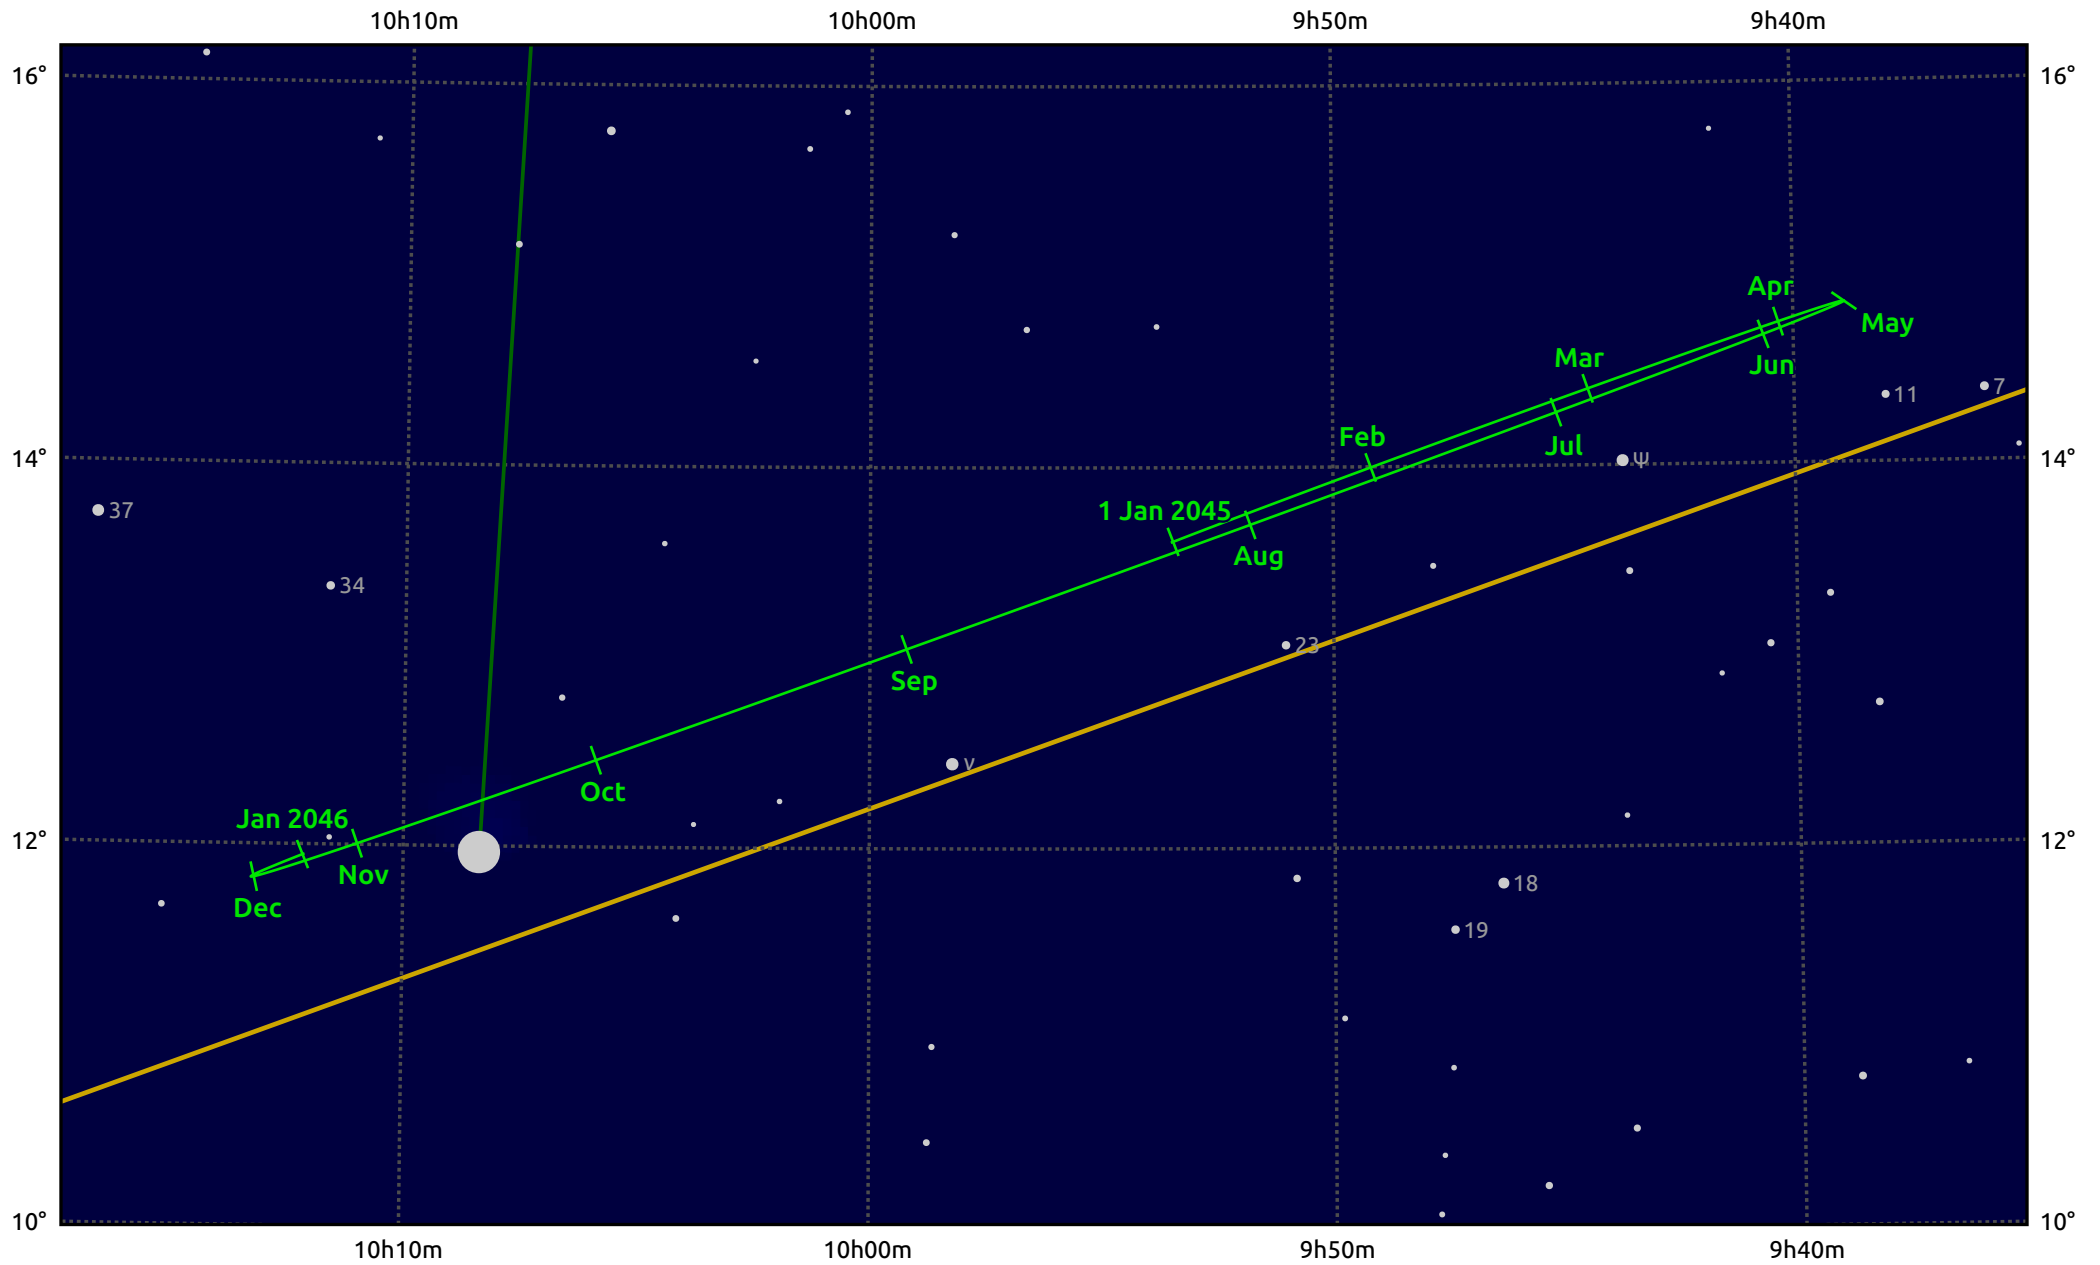

# The path of Uranus in 2045

© Dominic Ford 2011–2025. Date markers placed at midnight UTC. Downloaded from <https://in-the-sky.org>

Magnitude scale: • 8.0 • 7.0 • 6.0 • 5.0 • 4.0 • 3.0 • 2.0 • 1.0

— Ecliptic Plane

- Galaxy
- Bright nebula
- Open cluster
- Globular cluster
- Planetary nebula

Date	Mag	Angular size
2045 Jan 1	5.4	4.0"
2045 Apr 1	5.4	4.0"
2045 Jul 1	5.5	3.7"
2045 Oct 1	5.6	3.7"
2046 Jan 1	5.4	4.0"