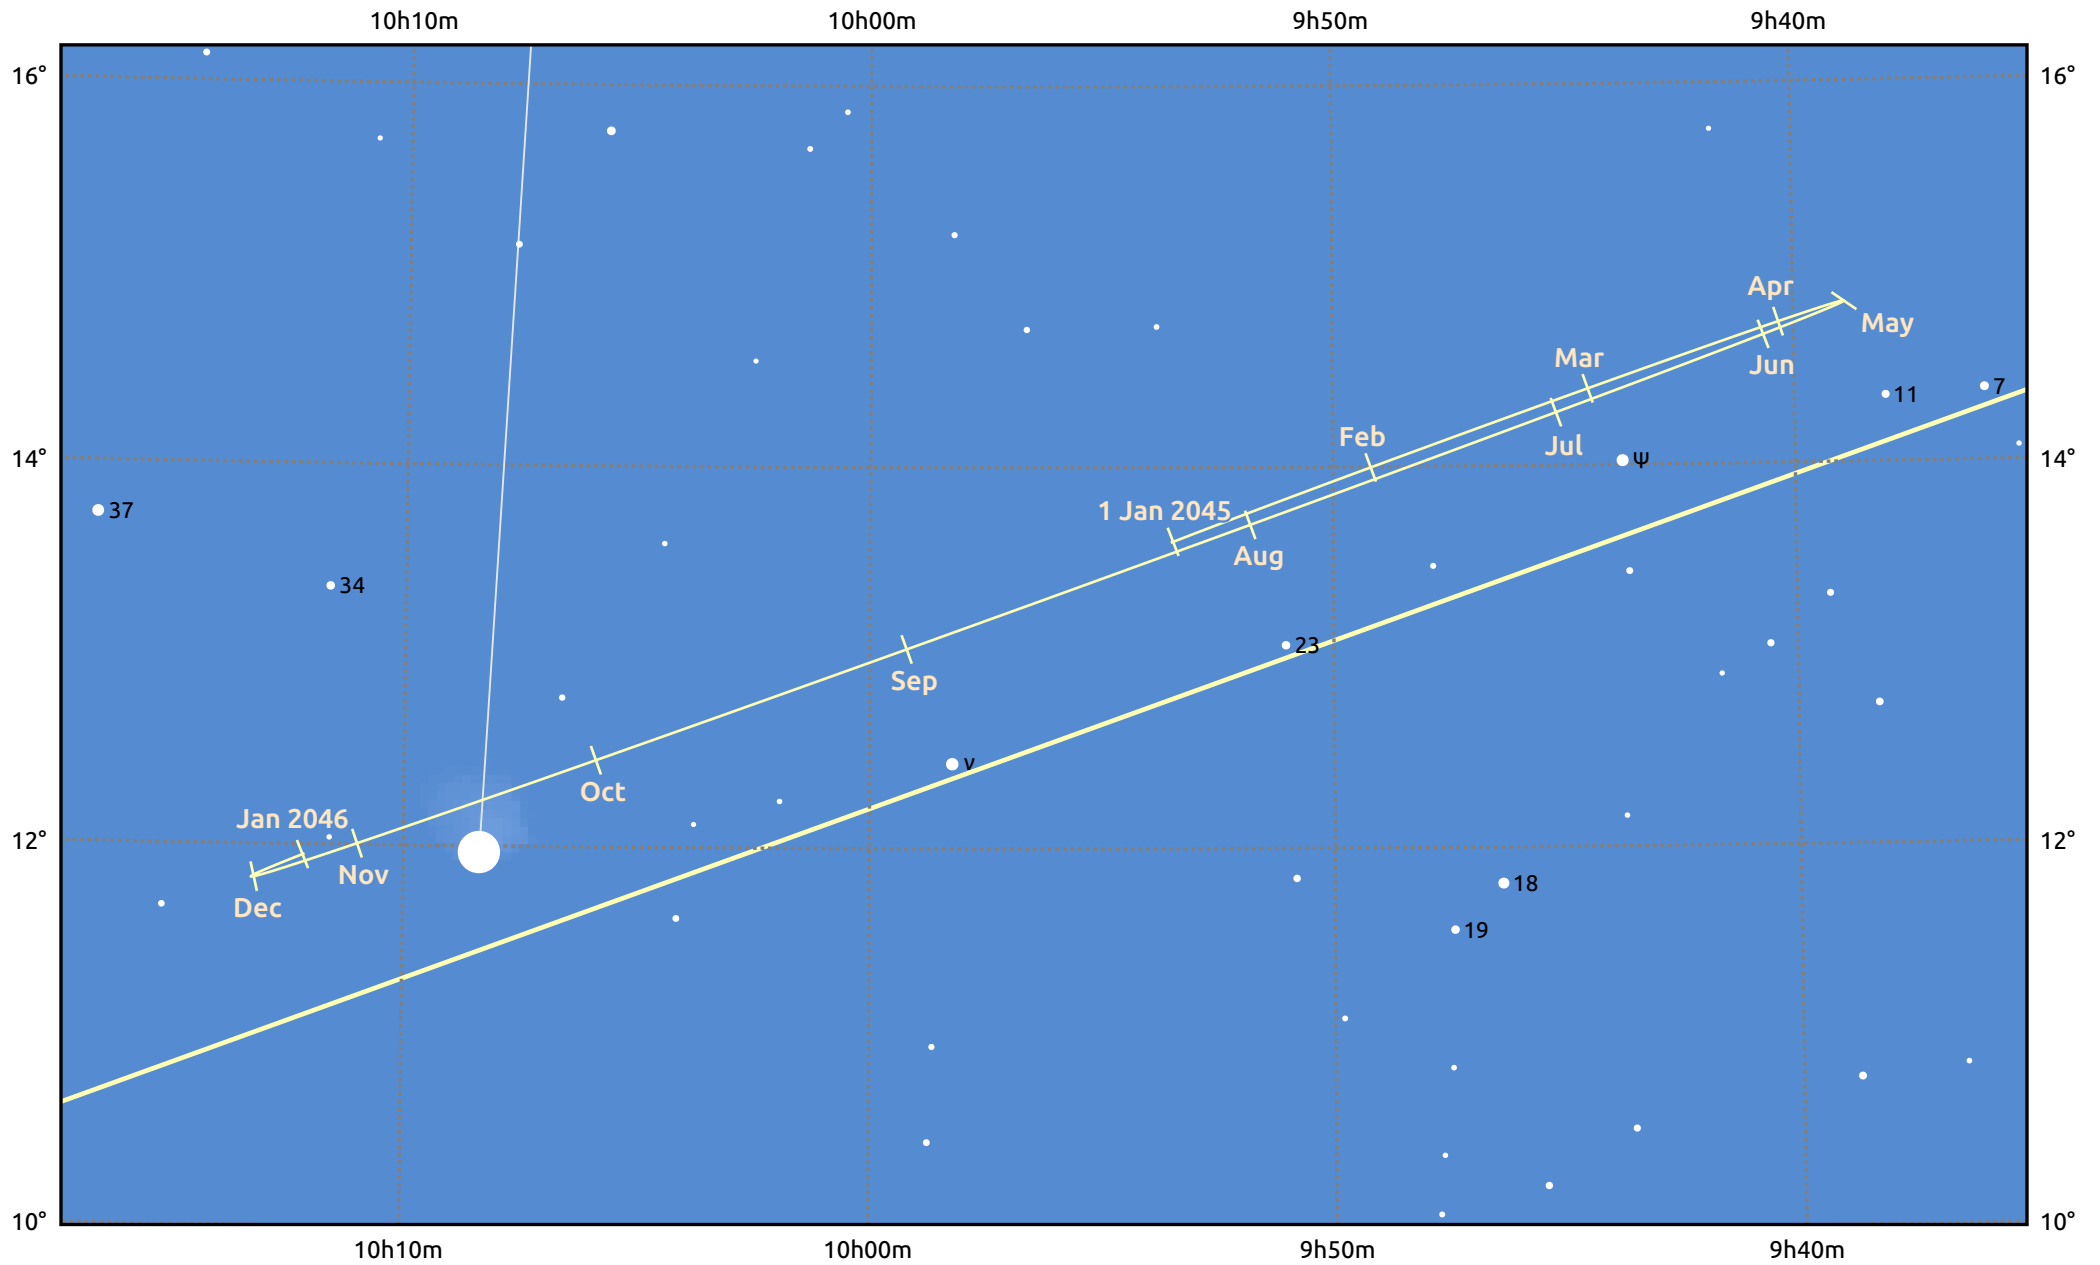

The path of Uranus in 2045

© Dominic Ford 2011–2025. Date markers placed at midnight UTC. Downloaded from <https://in-the-sky.org>

Magnitude scale: • 8.0 • 7.0 • 6.0 • 5.0 • 4.0 • 3.0 • 2.0 • 1.0

— Ecliptic Plane

Galaxy Bright nebula Open cluster Globular cluster Planetary nebula

Date	Mag	Angular size
2045 Jan 1	5.4	4.0"
2045 Apr 1	5.4	4.0"
2045 Jul 1	5.5	3.7"
2045 Oct 1	5.6	3.7"
2046 Jan 1	5.4	4.0"