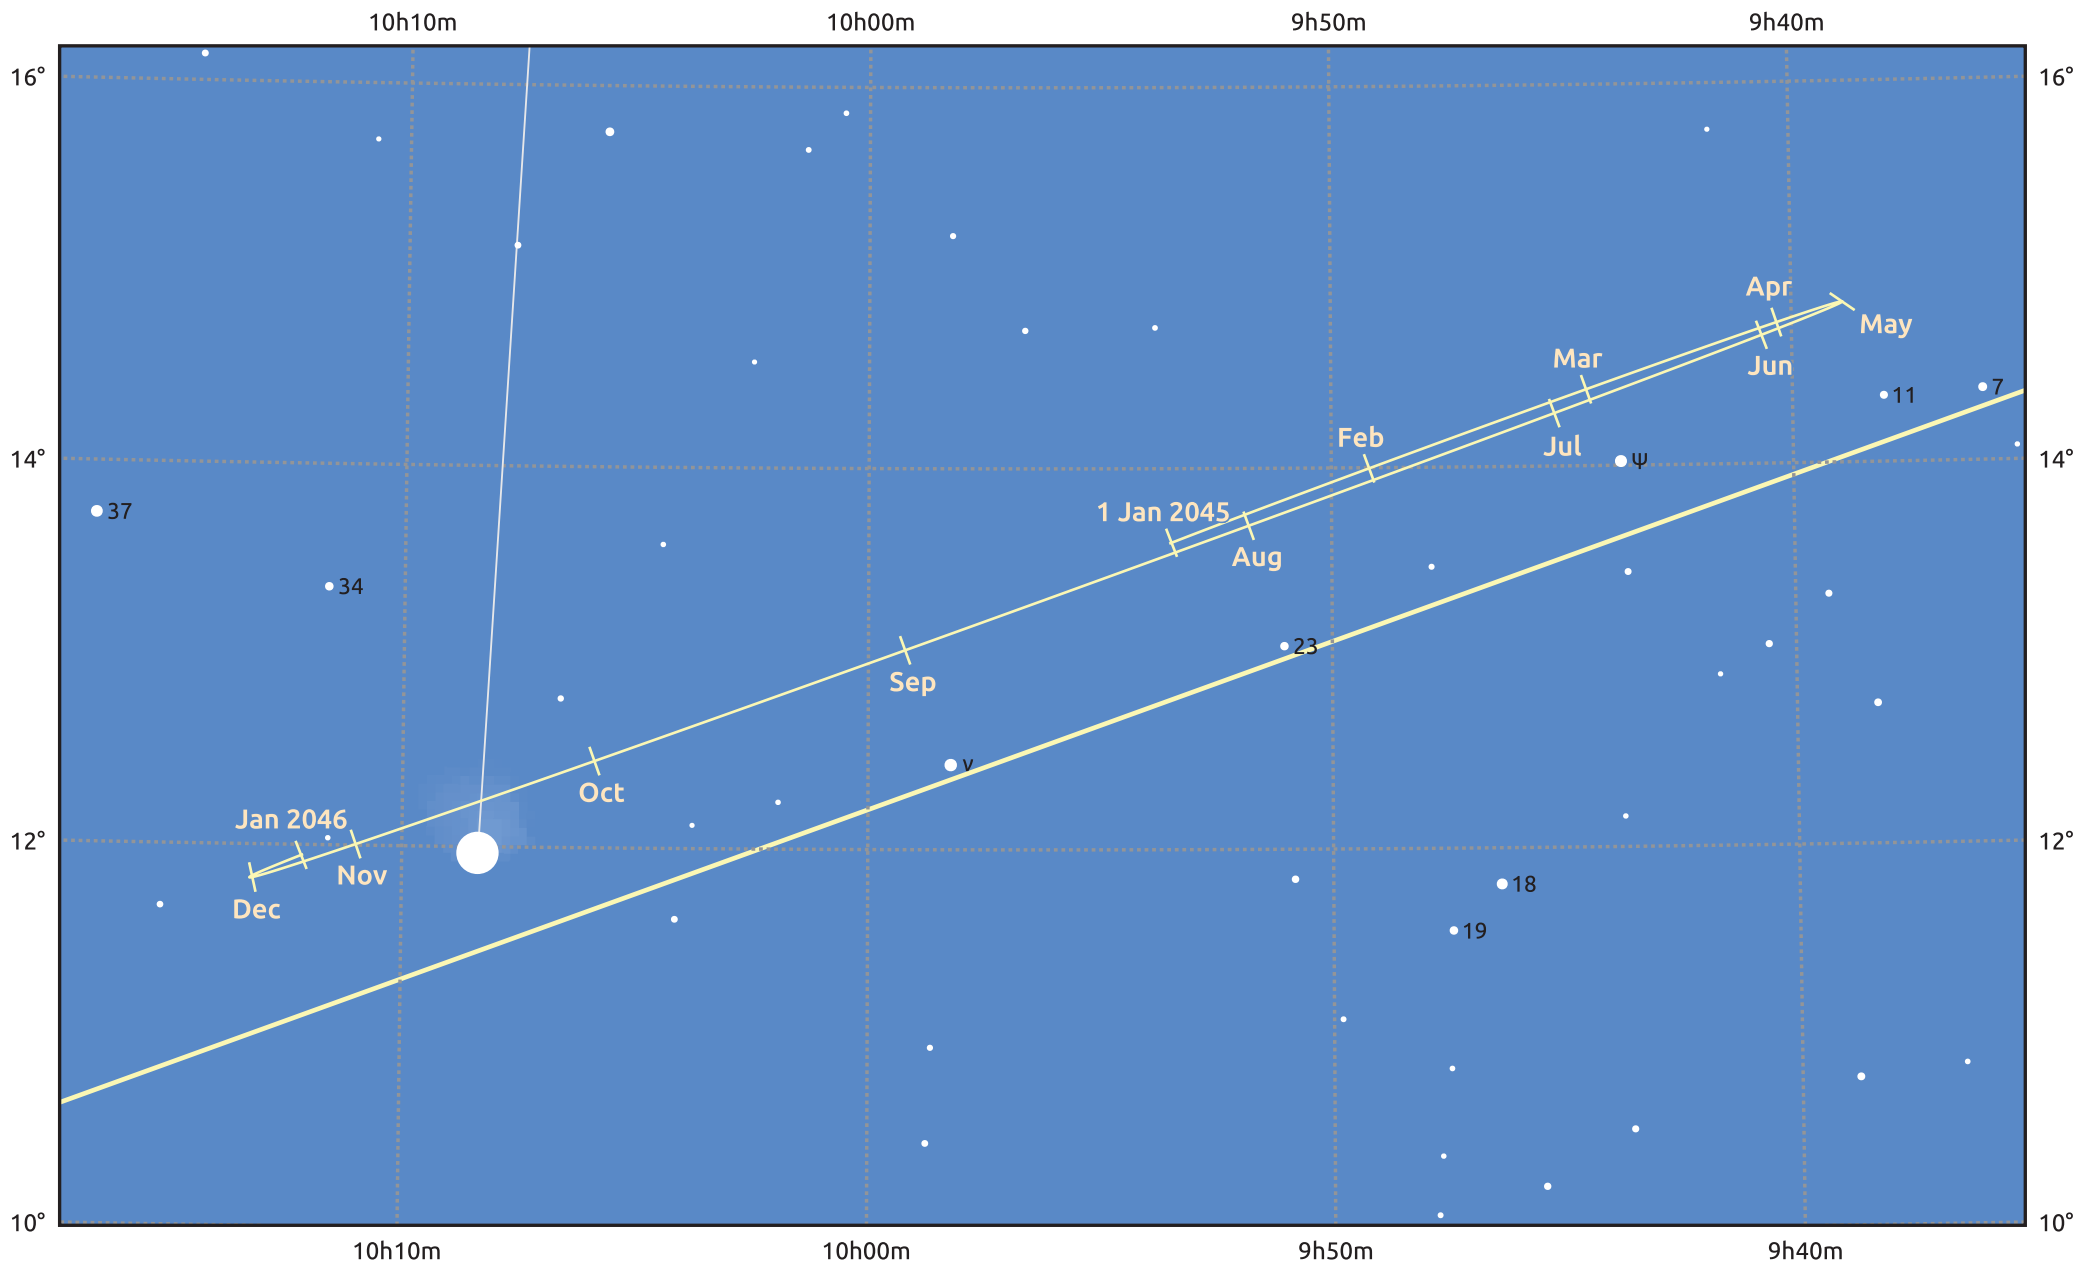

The path of Uranus in 2045

© Dominic Ford 2011–2025. Date markers placed at midnight UTC. Downloaded from <https://in-the-sky.org>

Magnitude scale: ● 8.0 ● 7.0 ● 6.0 ● 5.0 ● 4.0 ● 3.0 ● 2.0 ● 1.0

— Ecliptic Plane

Galaxy Bright nebula Open cluster Globular cluster Planetary nebula

Date	Mag	Angular size
2045 Jan 1	5.4	4.0"
2045 Apr 1	5.4	4.0"
2045 Jul 1	5.5	3.7"
2045 Oct 1	5.6	3.7"
2046 Jan 1	5.4	4.0"