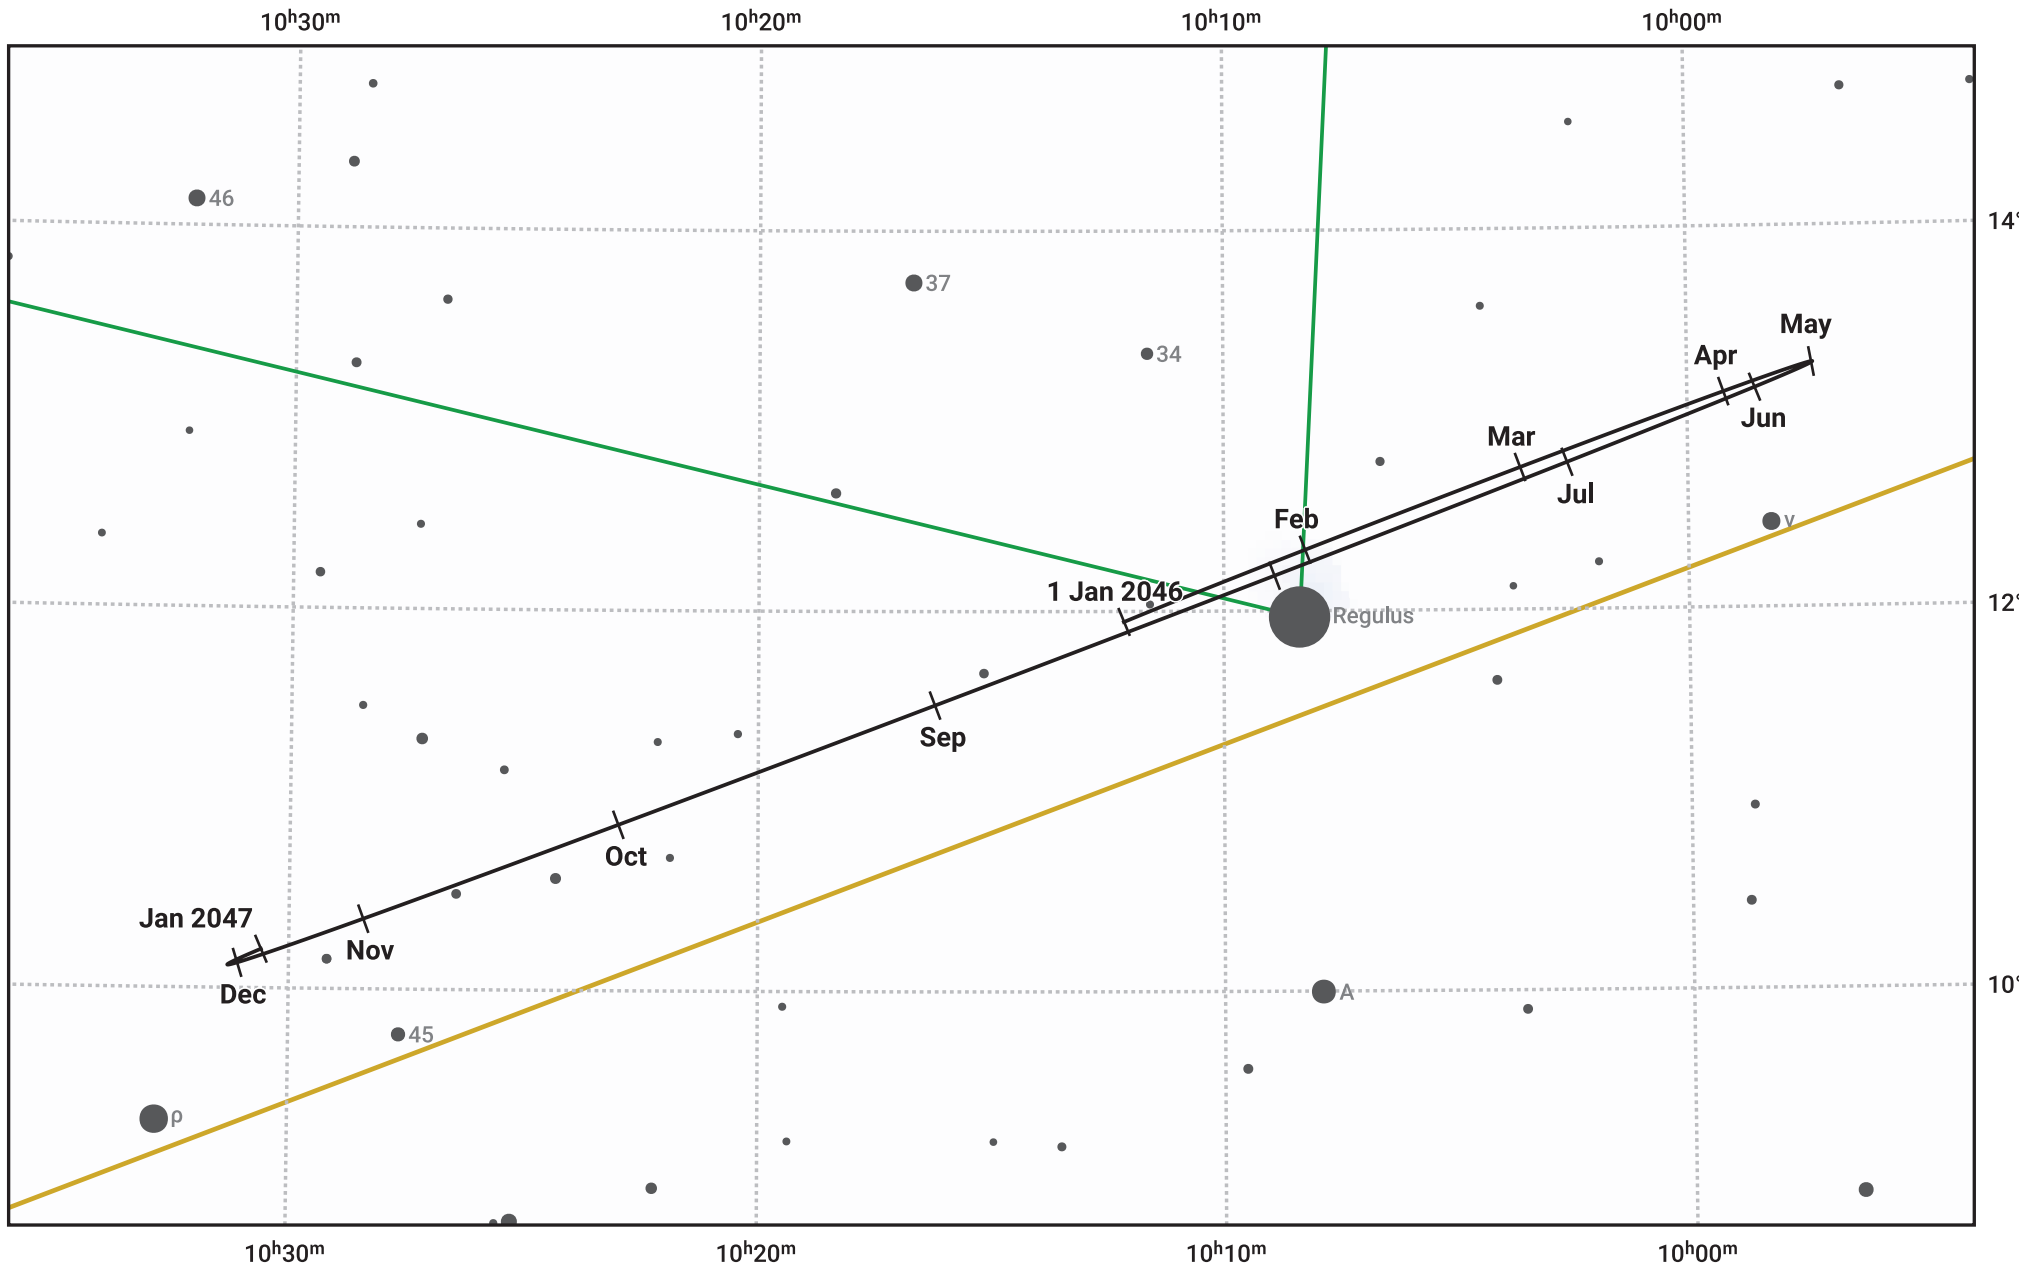

The path of Uranus in 2026

© Dominic Ford 2011–2023. Date markers placed at midnight UTC. Downloaded from <https://in-the-sky.org>

Magnitude scale: • 8.0 • 7.0 • 6.0 • 5.0 • 4.0 • 3.0 • 2.0 • 1.0

— Ecliptic Plane

- Galaxy
- Bright nebula
- Open cluster
- ⊕ Globular cluster

Date	Mag	Angular size
2026 Jan 1	5.4	4.0"
2026 Apr 1	5.4	4.0"
2026 Jul 1	5.5	3.7"
2026 Oct 1	5.6	3.7"
2027 Jan 1	5.4	4.0"