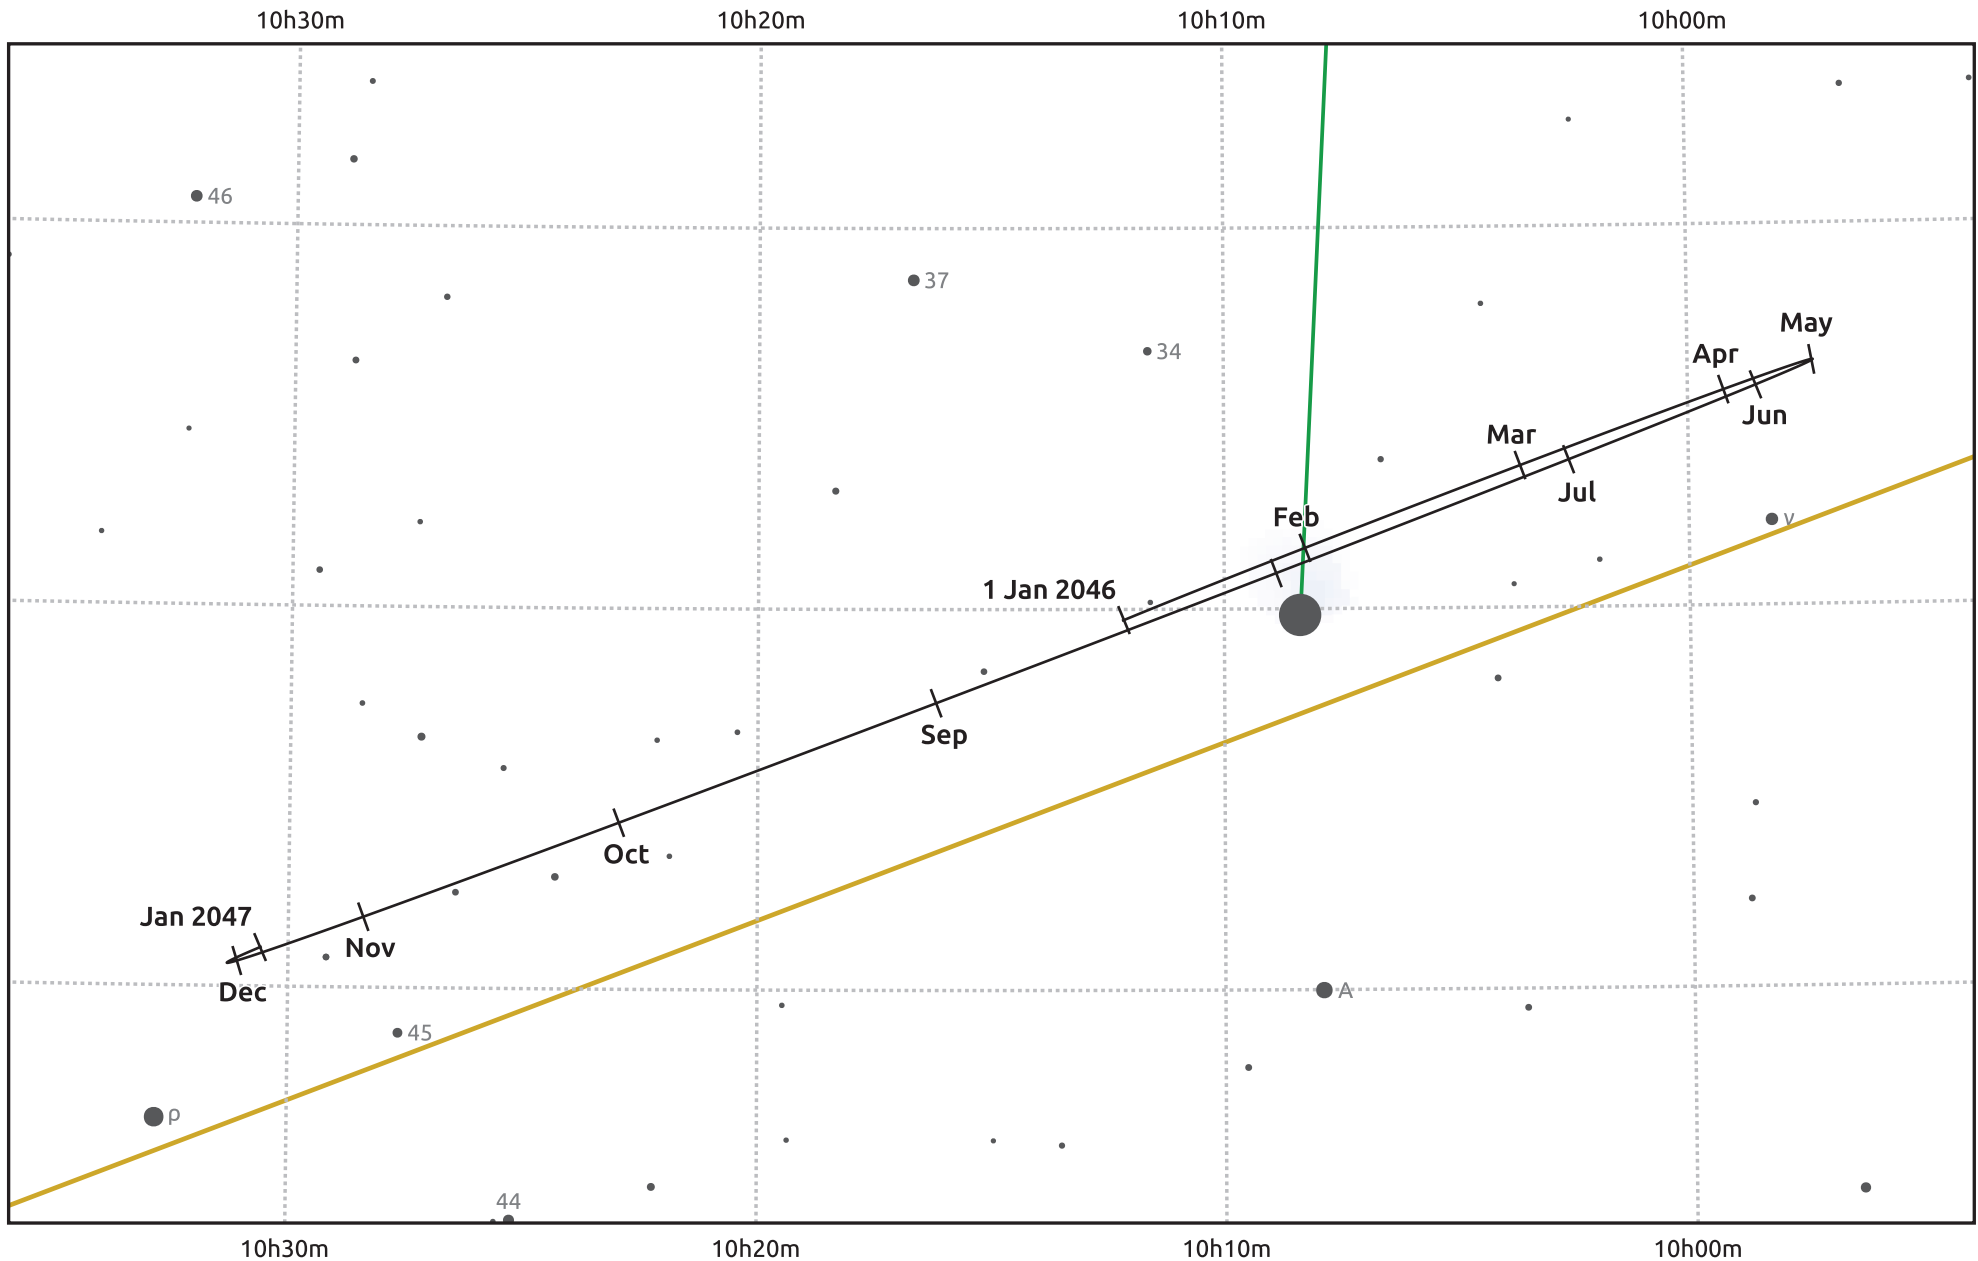

# The path of Uranus in 2046

© Dominic Ford 2011–2025. Date markers placed at midnight UTC. Downloaded from <https://in-the-sky.org>

Magnitude scale: ● 8.0 ● 7.0 ● 6.0 ● 5.0 ● 4.0 ● 3.0 ● 2.0 ● 1.0

— Ecliptic Plane

- Galaxy
- Bright nebula
- Open cluster
- Globular cluster
- Planetary nebula

Date	Mag	Angular size
2046 Jan 1	5.4	4.0"
2046 Apr 1	5.4	4.0"
2046 Jul 1	5.5	3.7"
2046 Oct 1	5.6	3.7"
2047 Jan 1	5.4	4.0"