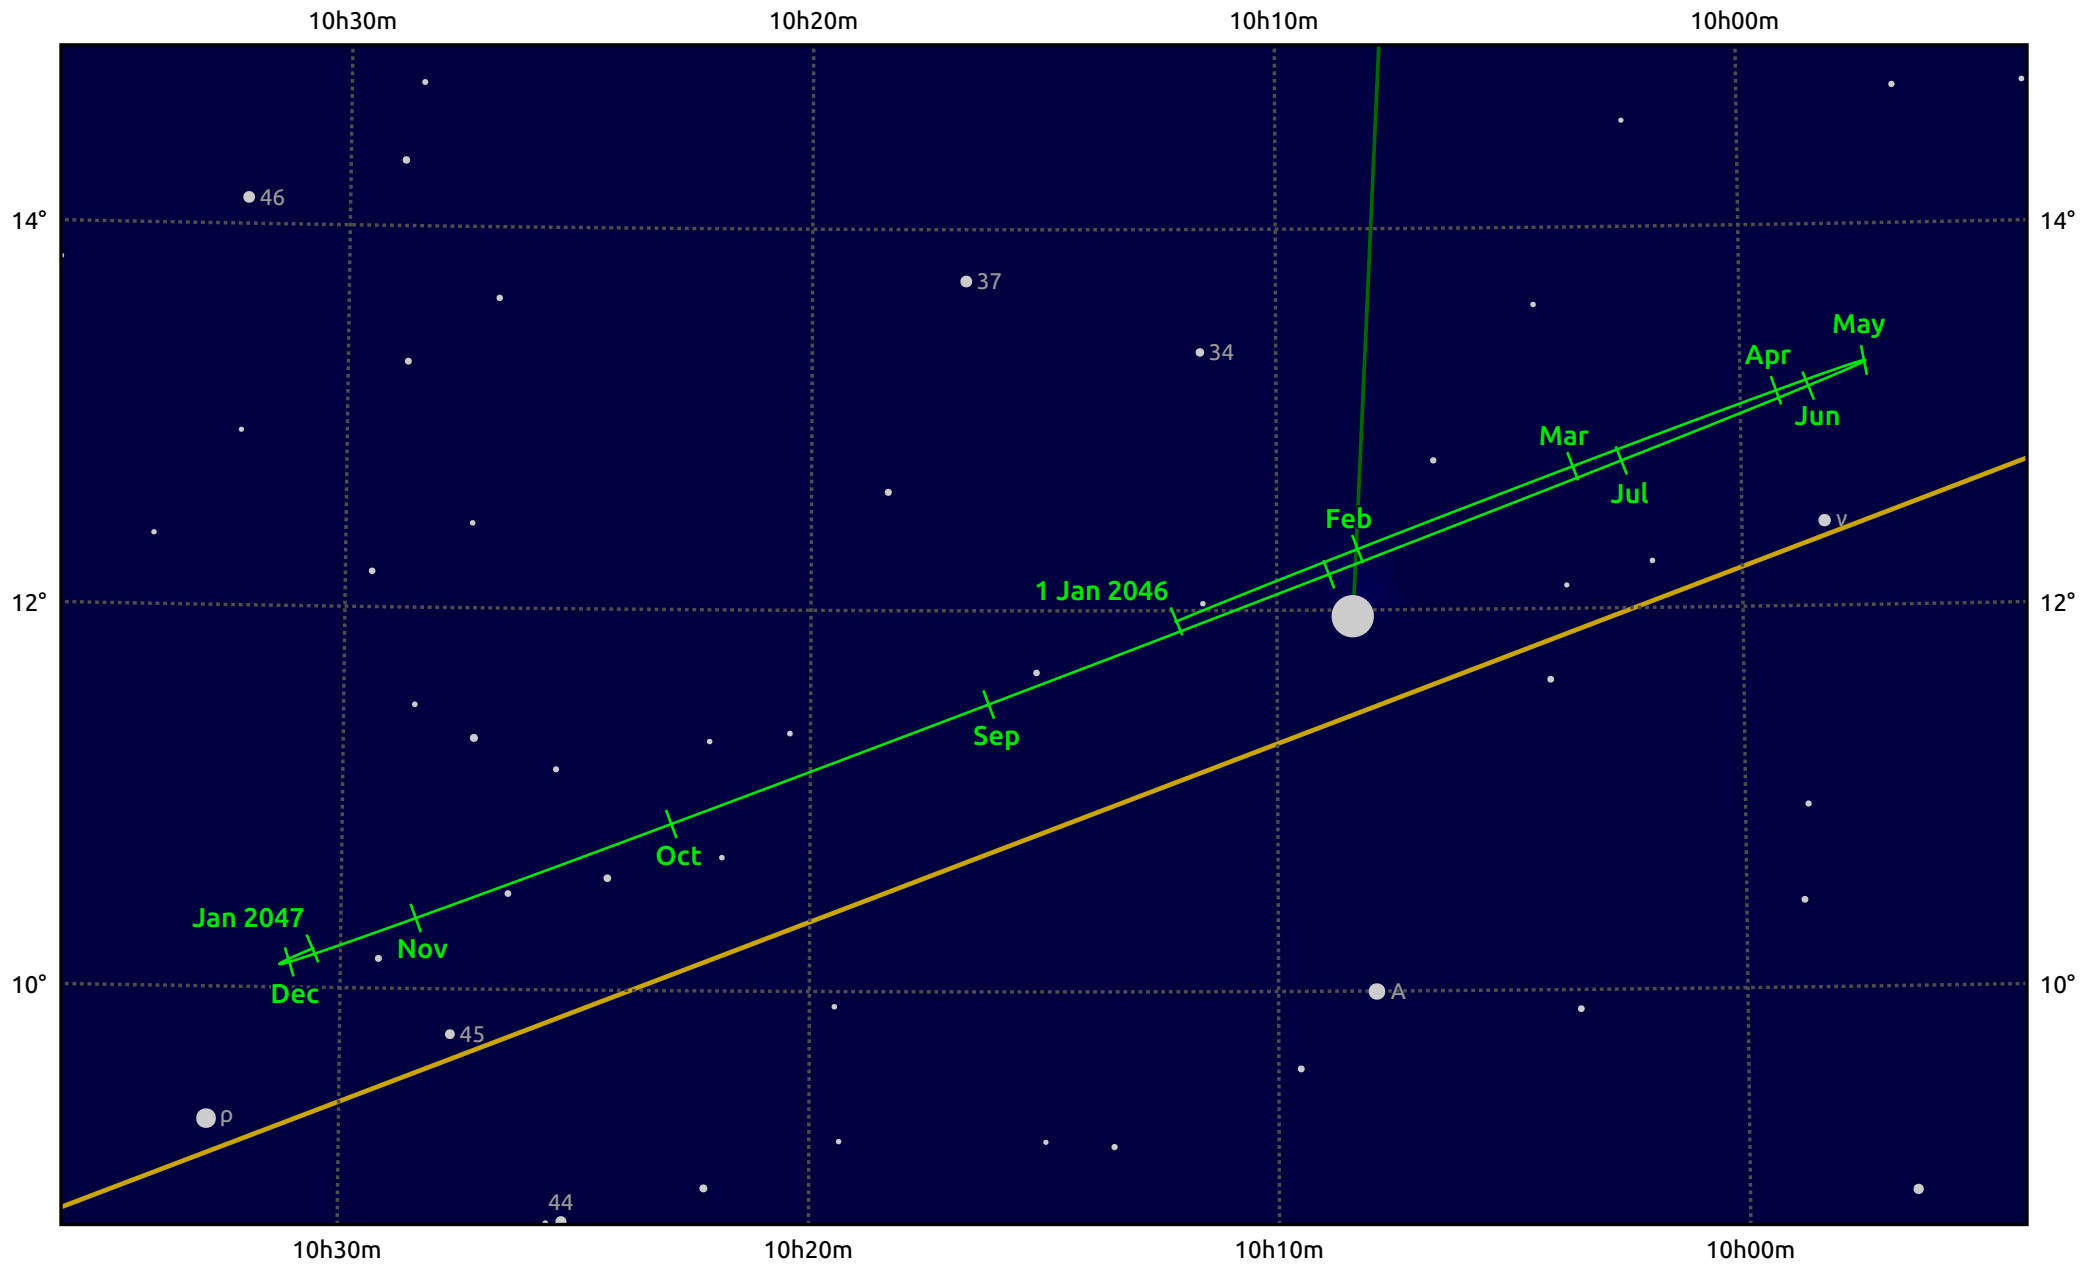

The path of Uranus in 2046

© Dominic Ford 2011–2025. Date markers placed at midnight UTC. Downloaded from <https://in-the-sky.org>

Magnitude scale: 8.0 7.0 6.0 5.0 4.0 3.0 2.0 1.0

Ecliptic Plane

Galaxy
 Bright nebula
 Open cluster
 Globular cluster
 Planetary nebula

Date	Mag	Angular size
2046 Jan 1	5.4	4.0"
2046 Apr 1	5.4	4.0"
2046 Jul 1	5.5	3.7"
2046 Oct 1	5.6	3.7"
2047 Jan 1	5.4	4.0"