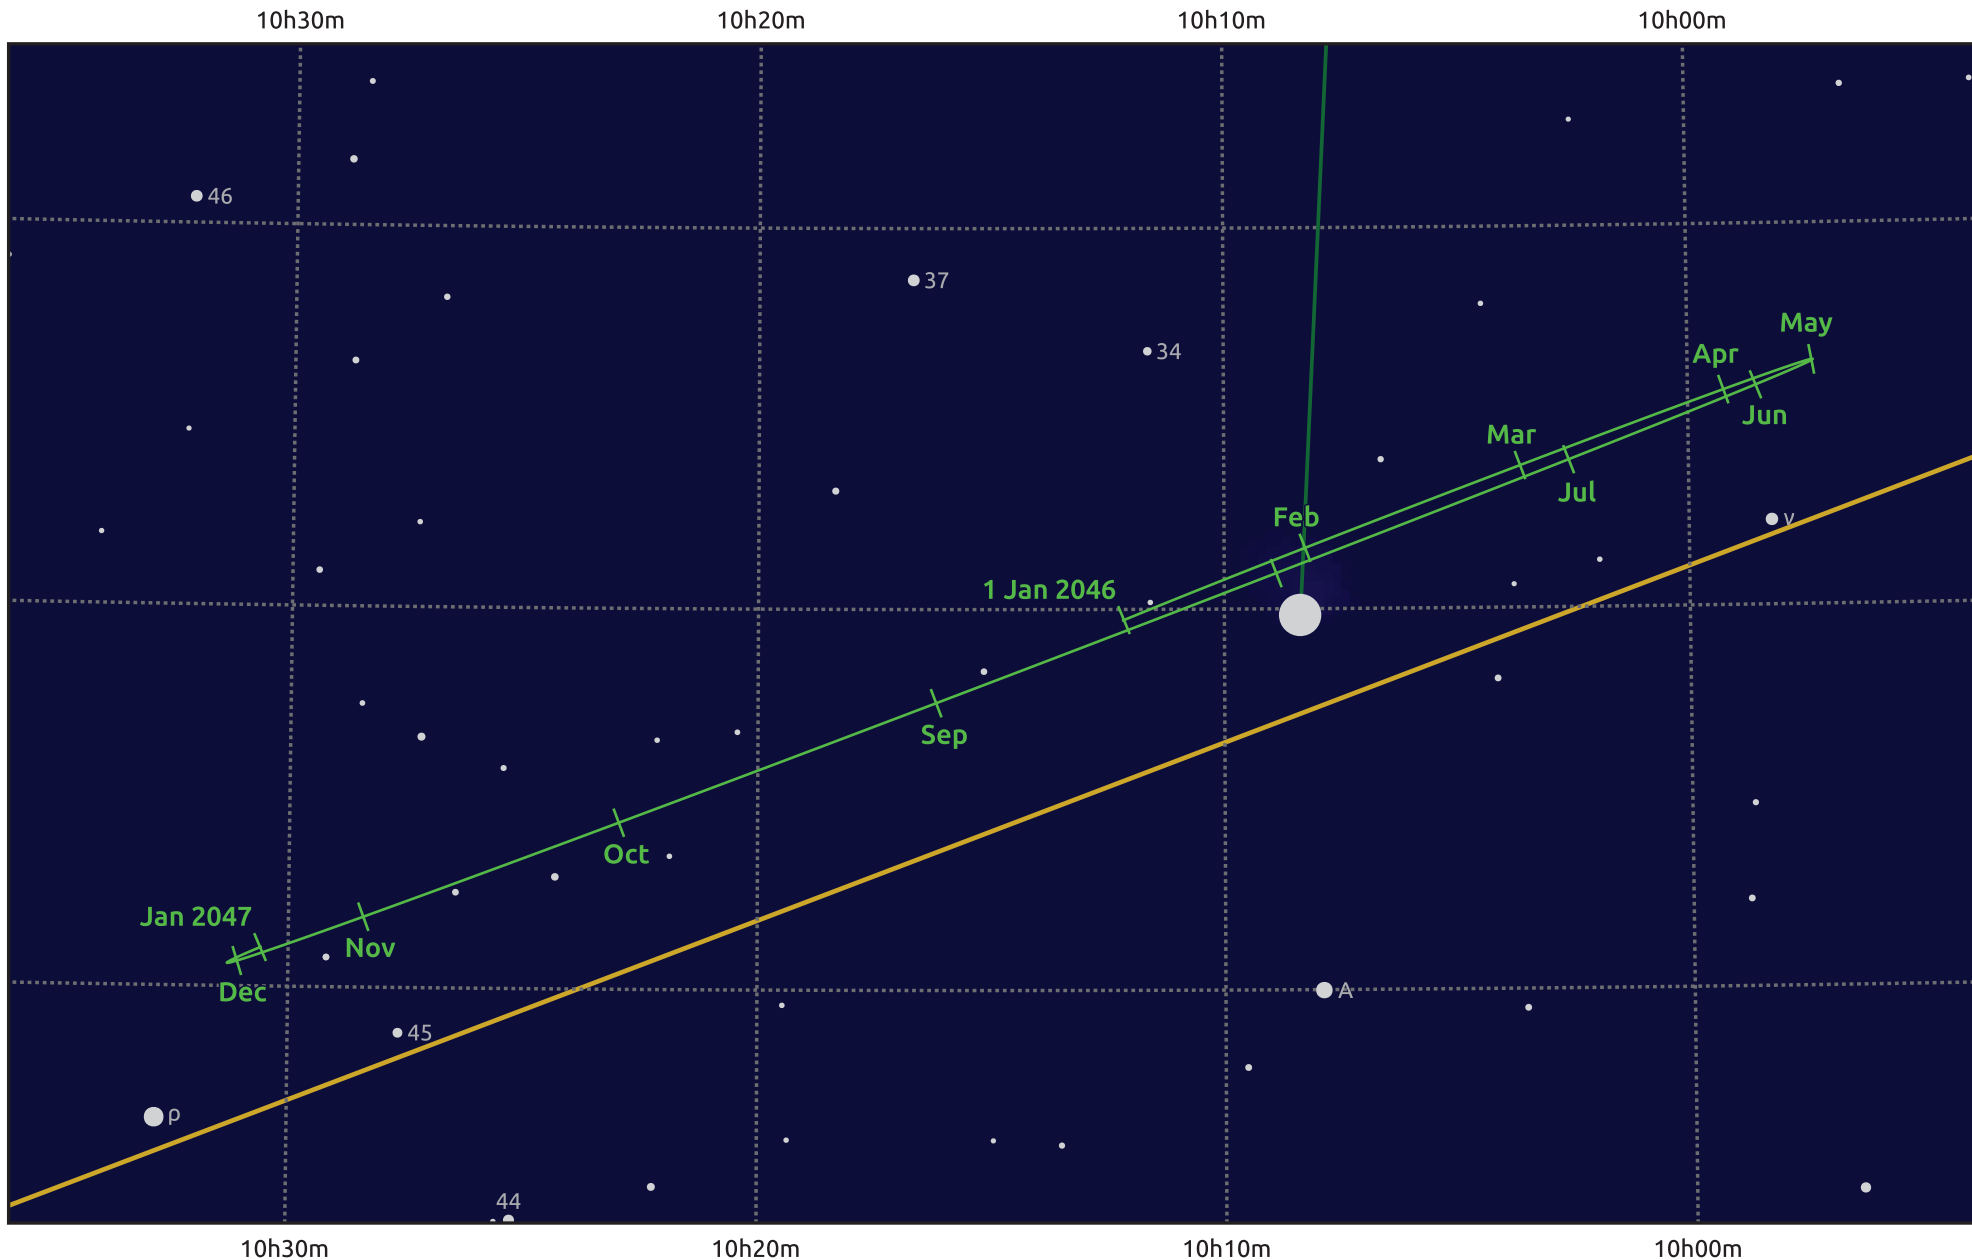

The path of Uranus in 2026

© Dominic Ford 2011–2025. Date markers placed at midnight UTC. Downloaded from <https://in-the-sky.org>

Magnitude scale: ● 8.0 ● 7.0 ● 6.0 ● 5.0 ● 4.0 ● 3.0 ● 2.0 ● 1.0

— Ecliptic Plane

- Galaxy
- Bright nebula
- Open cluster
- Globular cluster
- Planetary nebula

Date	Mag	Angular size
2046 Jan 1	5.4	4.0"
2046 Apr 1	5.4	4.0"
2046 Jul 1	5.5	3.7"
2046 Oct 1	5.6	3.7"
2047 Jan 1	5.4	4.0"