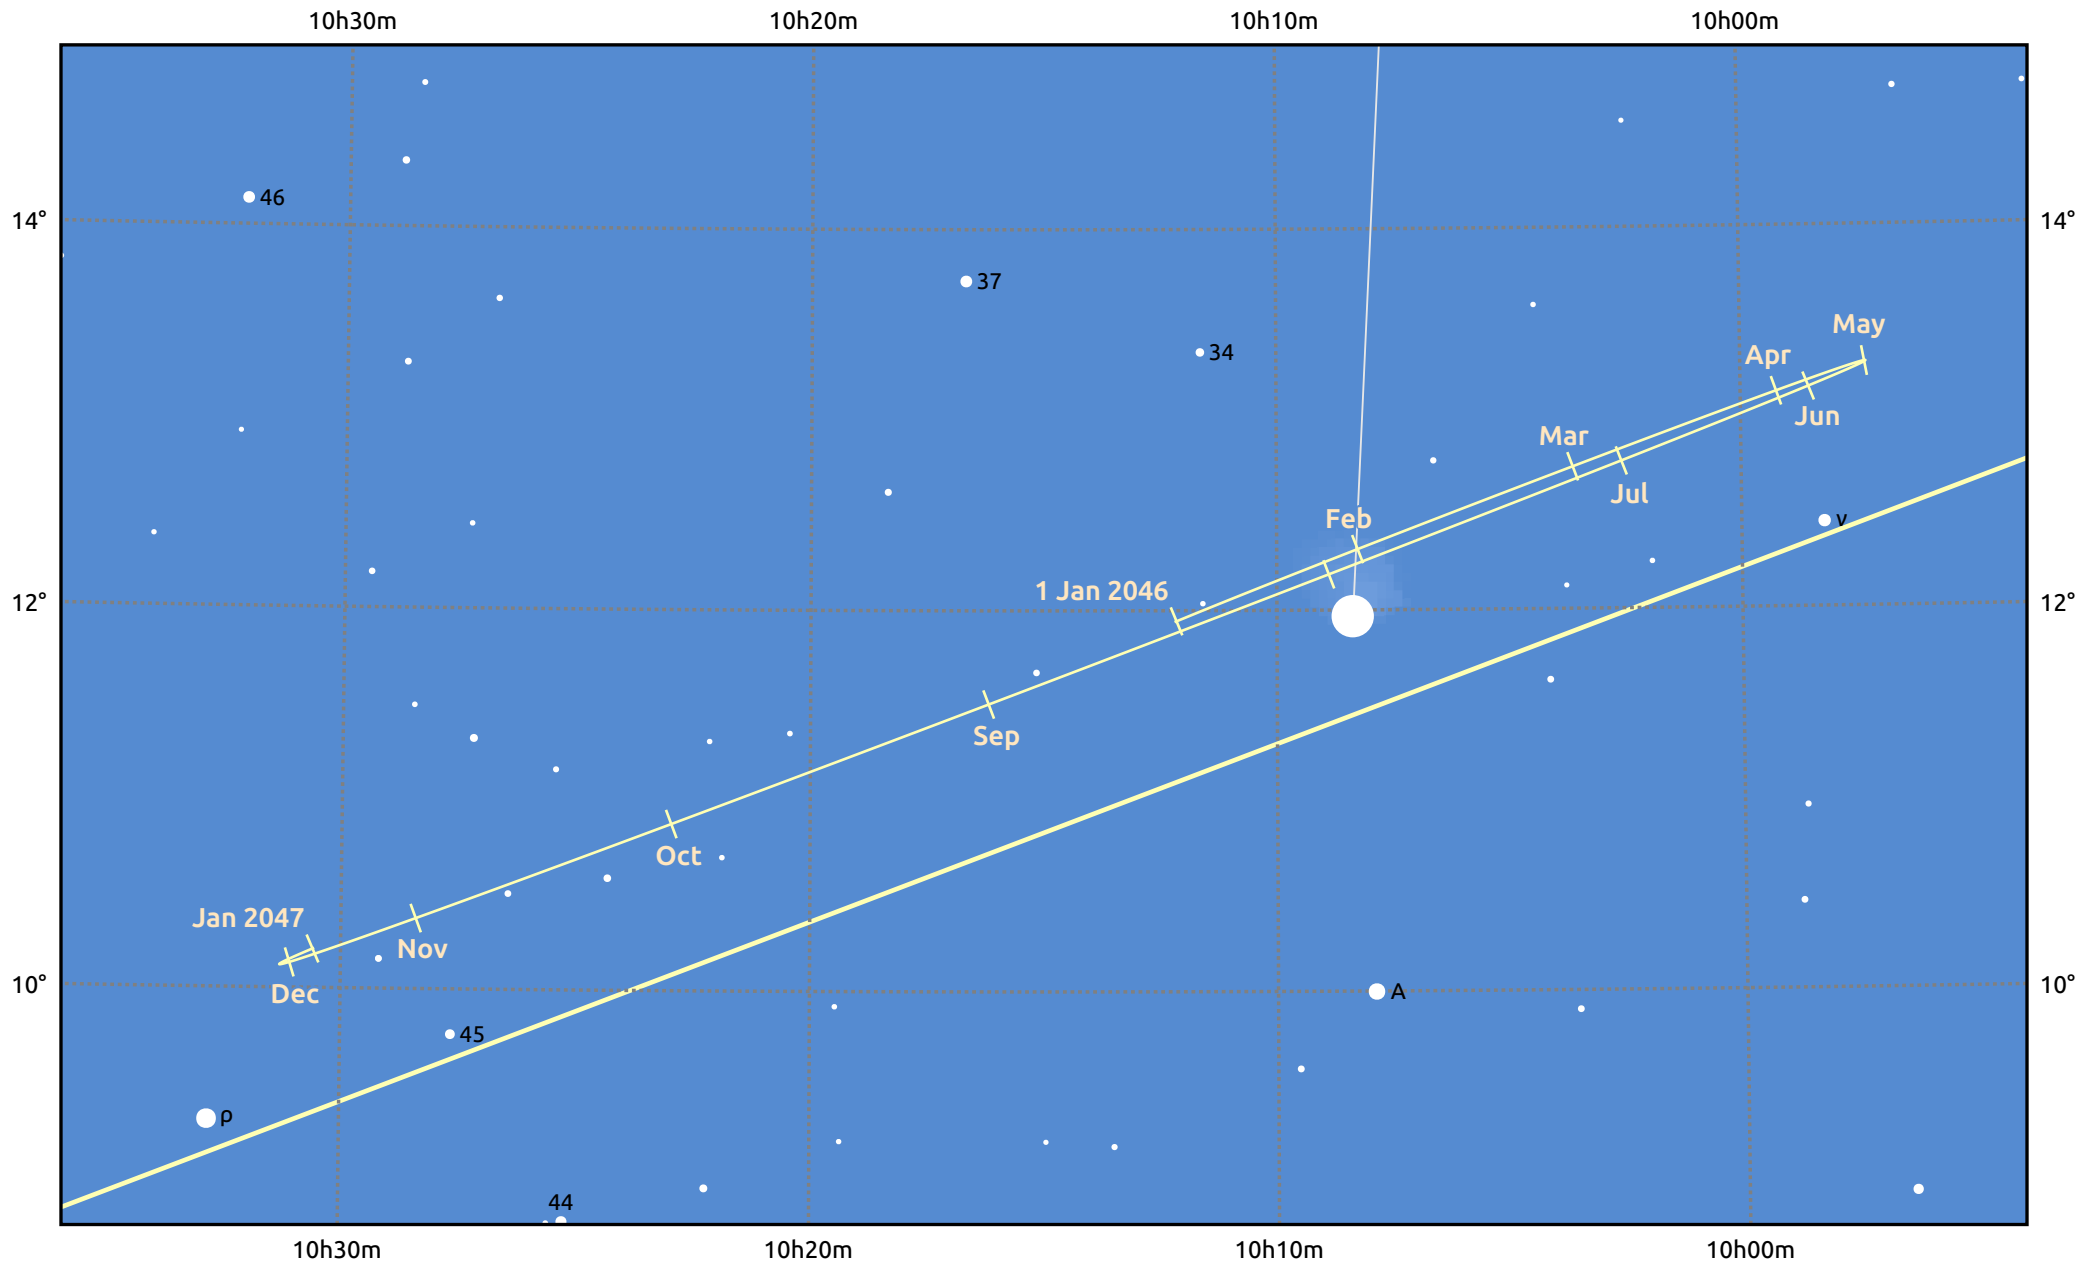

The path of Uranus in 2046

© Dominic Ford 2011–2025. Date markers placed at midnight UTC. Downloaded from <https://in-the-sky.org>

Magnitude scale: 8.0 7.0 6.0 5.0 4.0 3.0 2.0 1.0

Ecliptic Plane

Galaxy Bright nebula Open cluster Globular cluster Planetary nebula

Date	Mag	Angular size
2046 Jan 1	5.4	4.0"
2046 Apr 1	5.4	4.0"
2046 Jul 1	5.5	3.7"
2046 Oct 1	5.6	3.7"
2047 Jan 1	5.4	4.0"