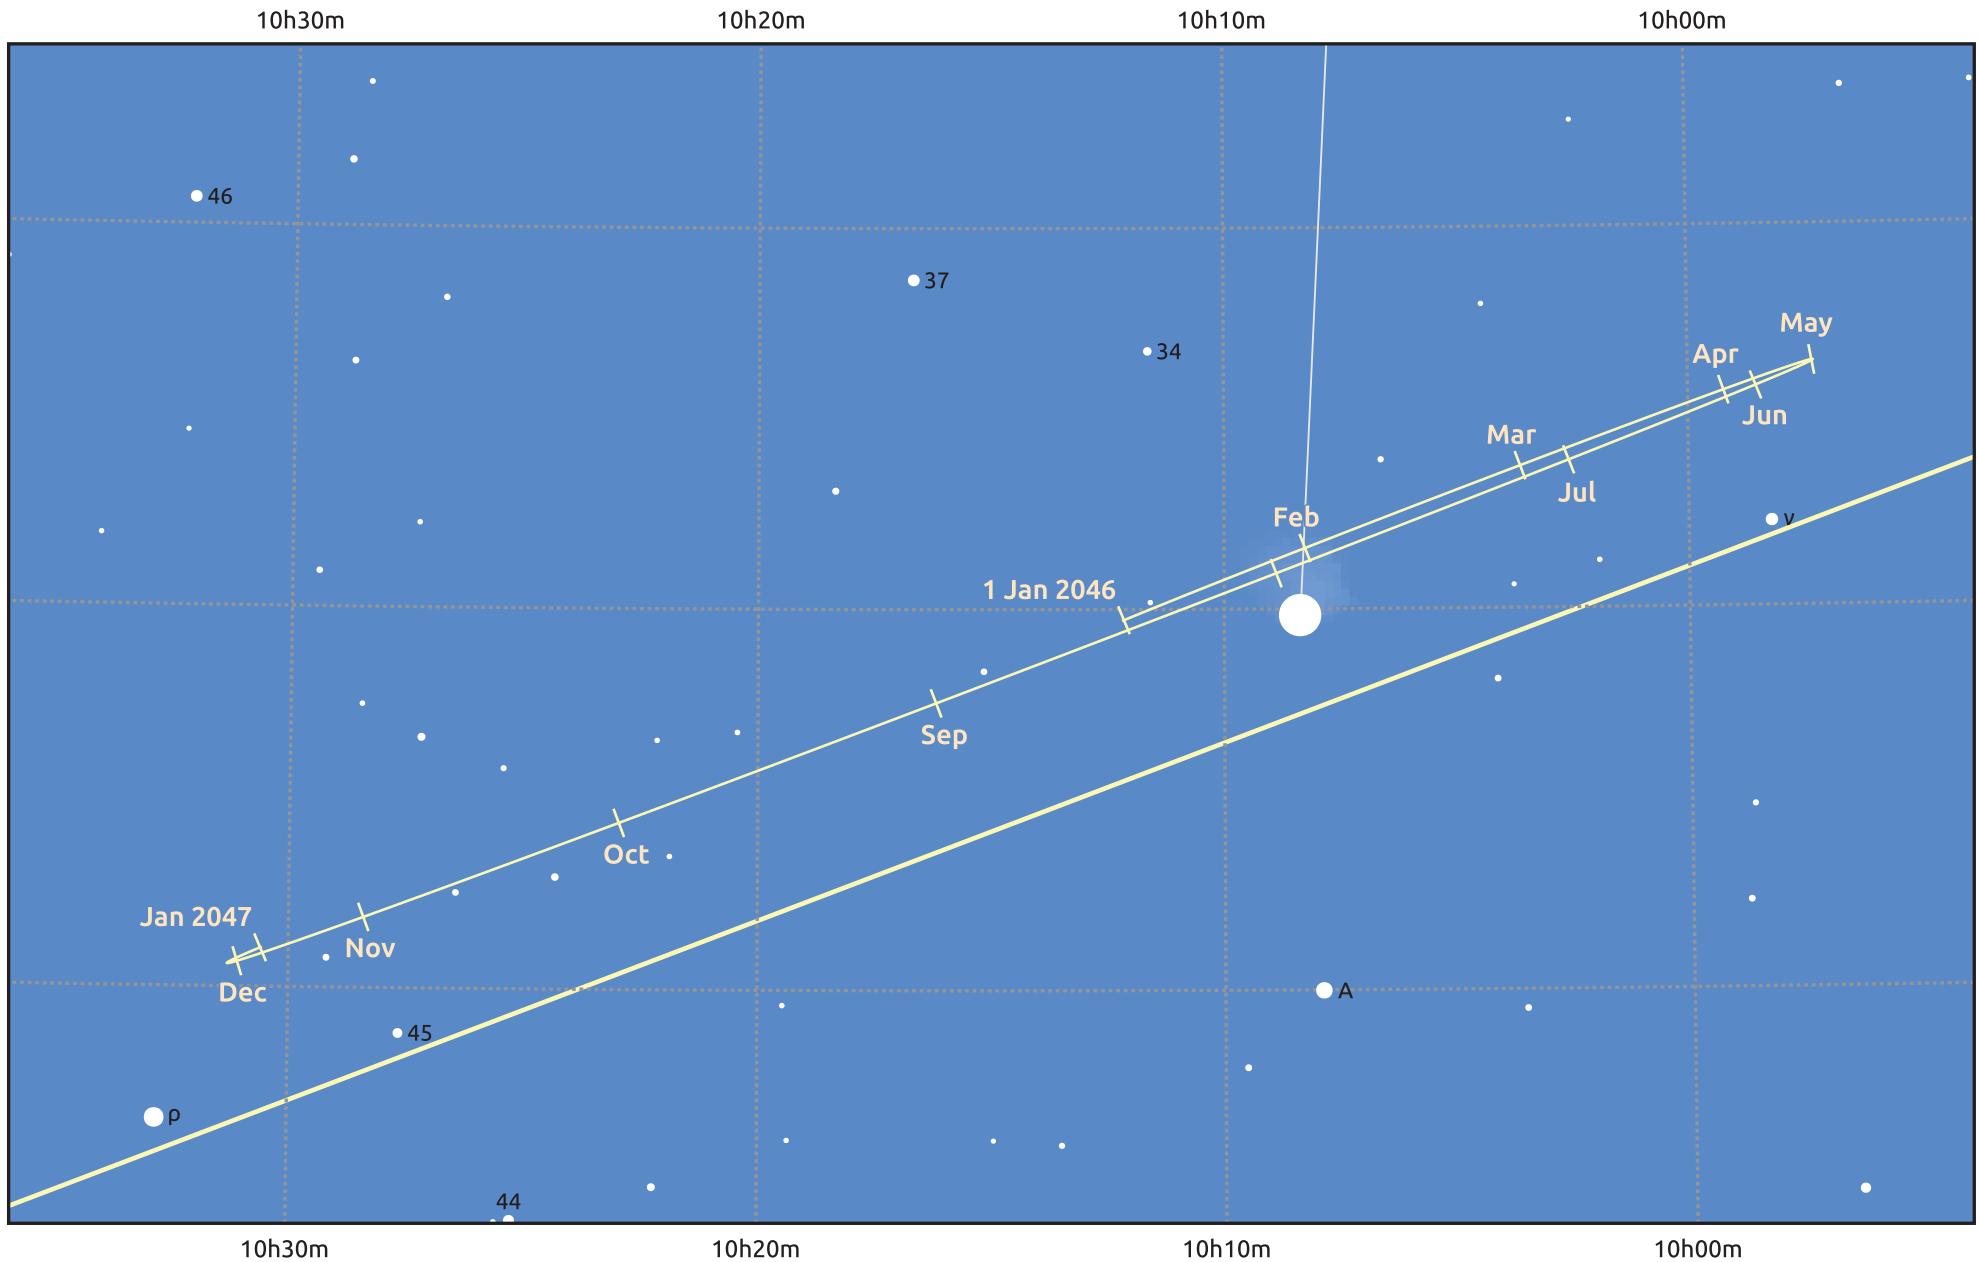

The path of Uranus in 2046

© Dominic Ford 2011–2025. Date markers placed at midnight UTC. Downloaded from <https://in-the-sky.org>

Magnitude scale: ● 8.0 ● 7.0 ● 6.0 ● 5.0 ● 4.0 ● 3.0 ● 2.0 ● 1.0

— Ecliptic Plane

Galaxy Bright nebula Open cluster Globular cluster Planetary nebula

Date	Mag	Angular size
2046 Jan 1	5.4	4.0"
2046 Apr 1	5.4	4.0"
2046 Jul 1	5.5	3.7"
2046 Oct 1	5.6	3.7"
2047 Jan 1	5.4	4.0"