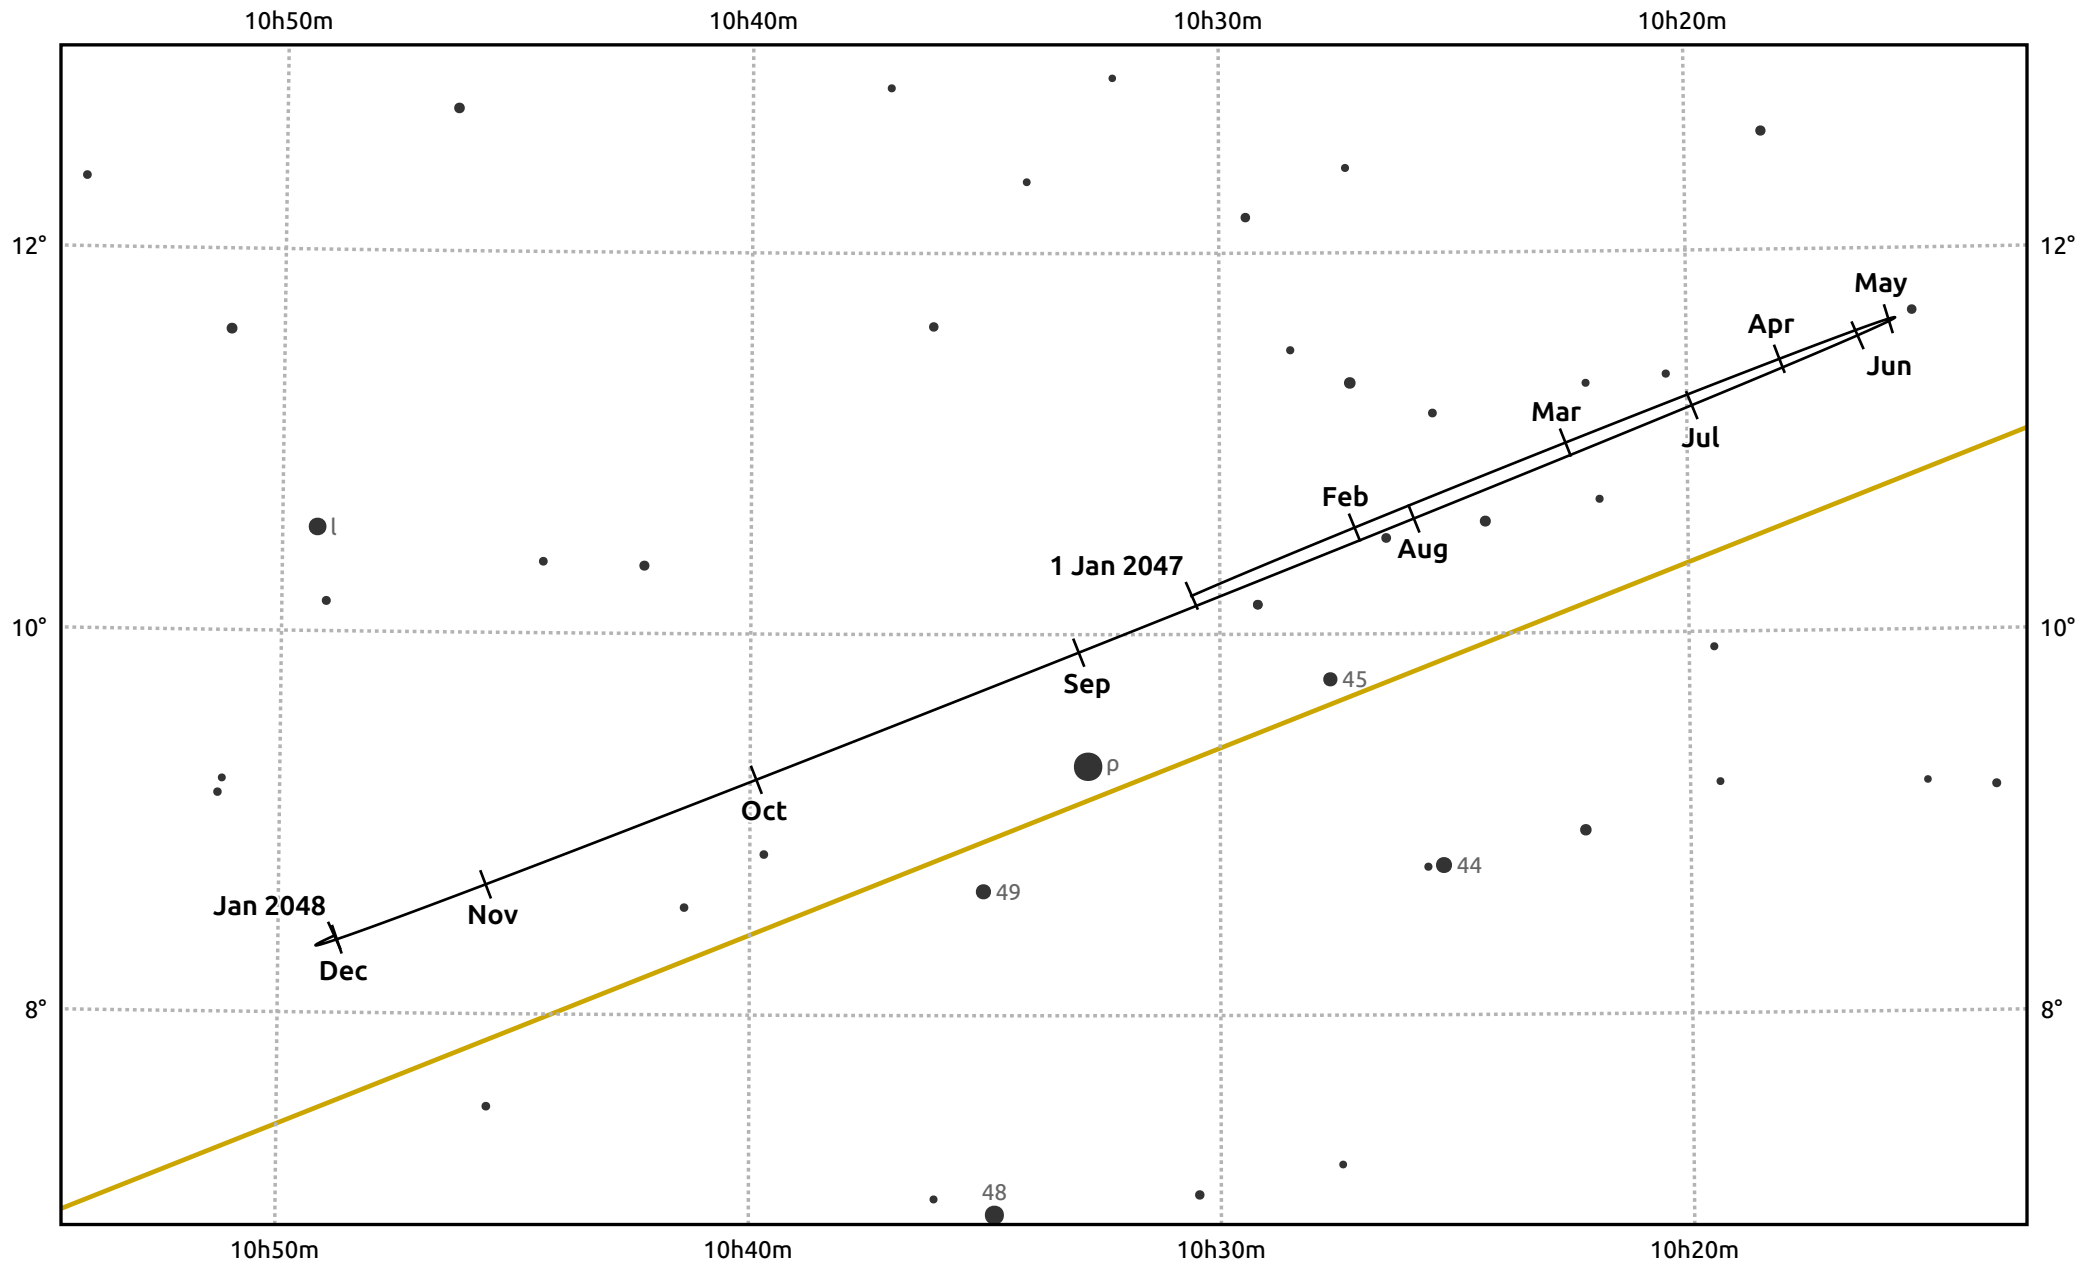

# The path of Uranus in 2047

© Dominic Ford 2011–2025. Date markers placed at midnight UTC. Downloaded from <https://in-the-sky.org>

Magnitude scale: • 8.0 • 7.0 • 6.0 • 5.0 • 4.0 • 3.0

— Ecliptic Plane

Galaxy Bright nebula Open cluster Globular cluster Planetary nebula

Date	Mag	Angular size
2047 Jan 1	5.4	4.0"
2047 Apr 1	5.4	4.0"
2047 Jul 1	5.5	3.7"
2047 Oct 1	5.6	3.7"
2048 Jan 1	5.4	4.0"