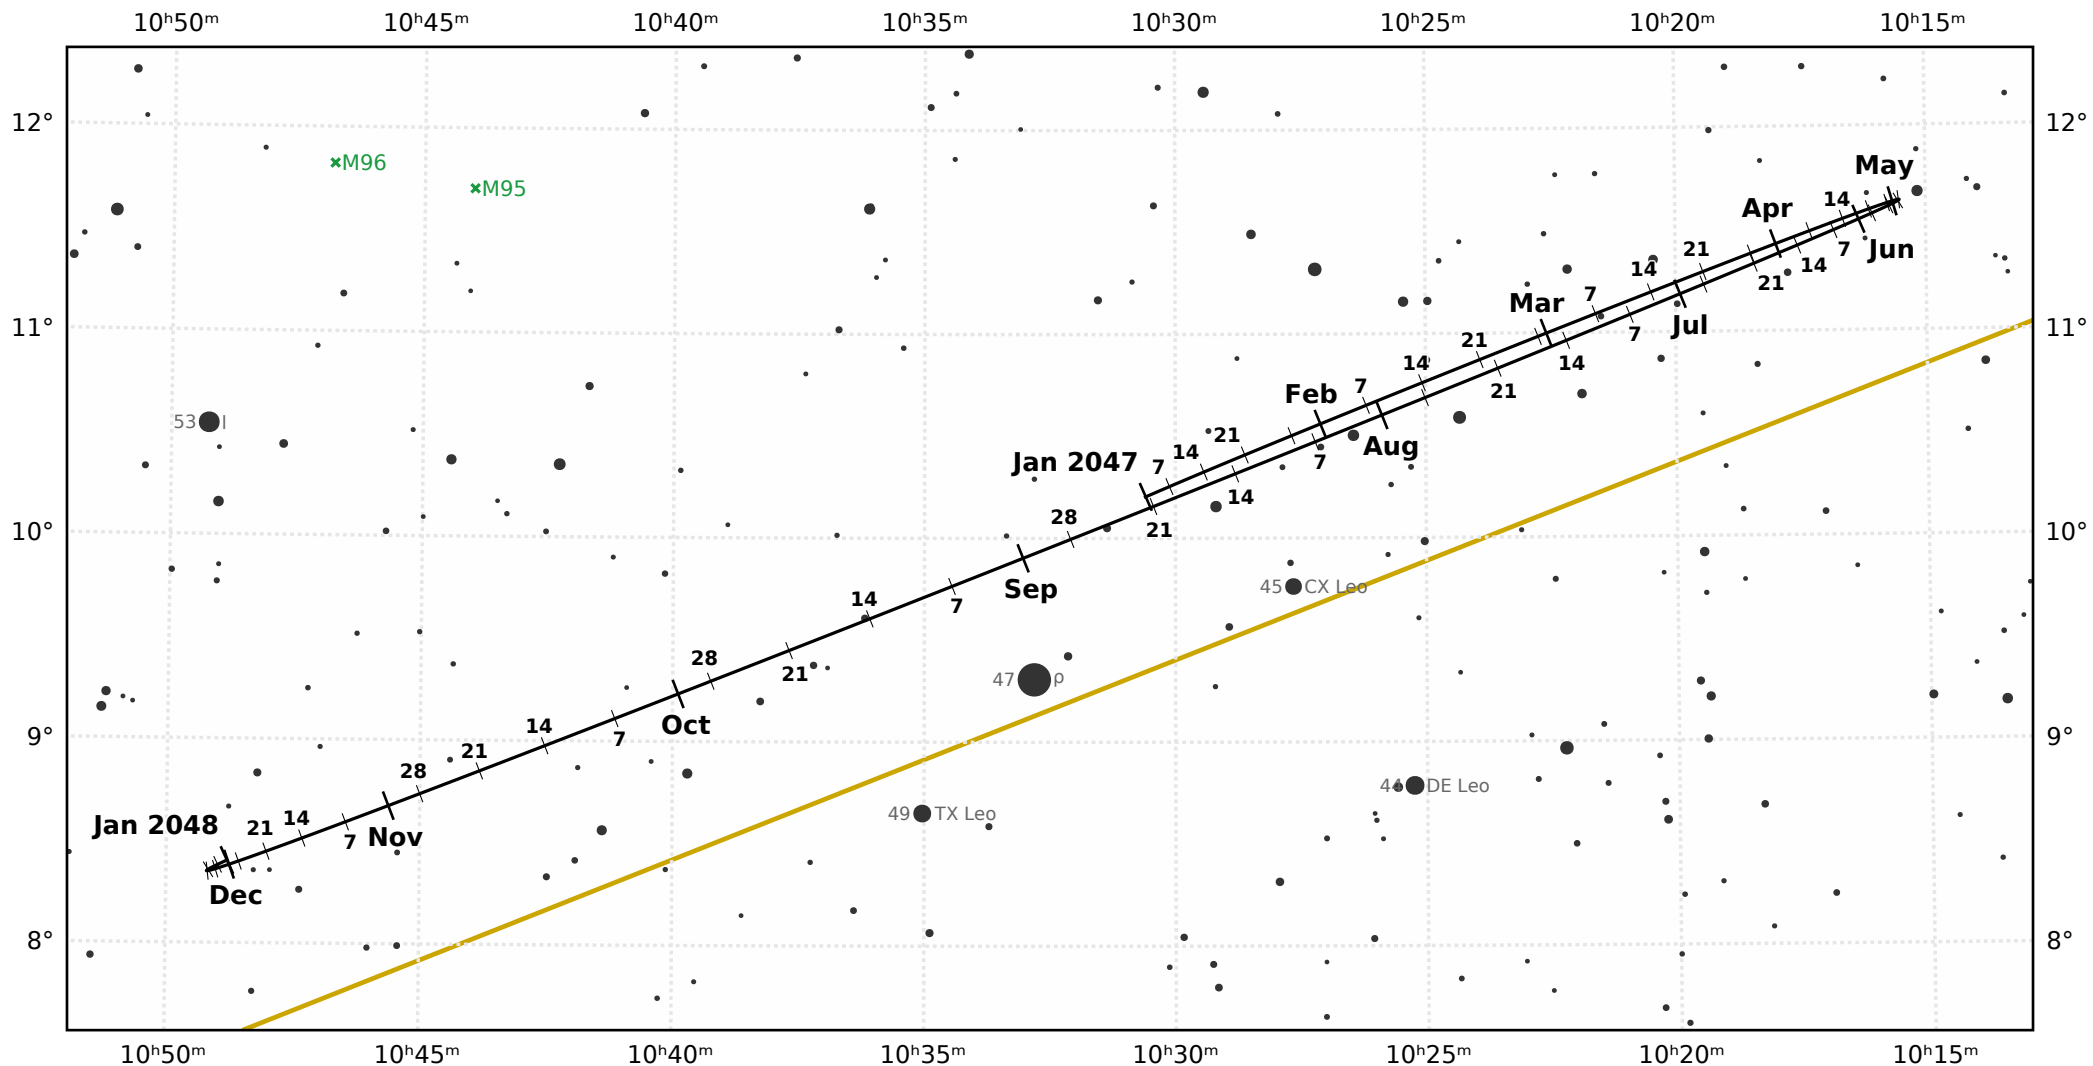

The path of Uranus in 2047

© Dominic Ford 2011-2021. Downloaded from <https://in-the-sky.org>

Magnitude scale: 10.0 9.5 9.0 8.5 8.0 7.5 7.0 6.5 6.0 5.5 5.0 4.5 4.0 3.5

— The Equator — Ecliptic Plane — Galactic Plane