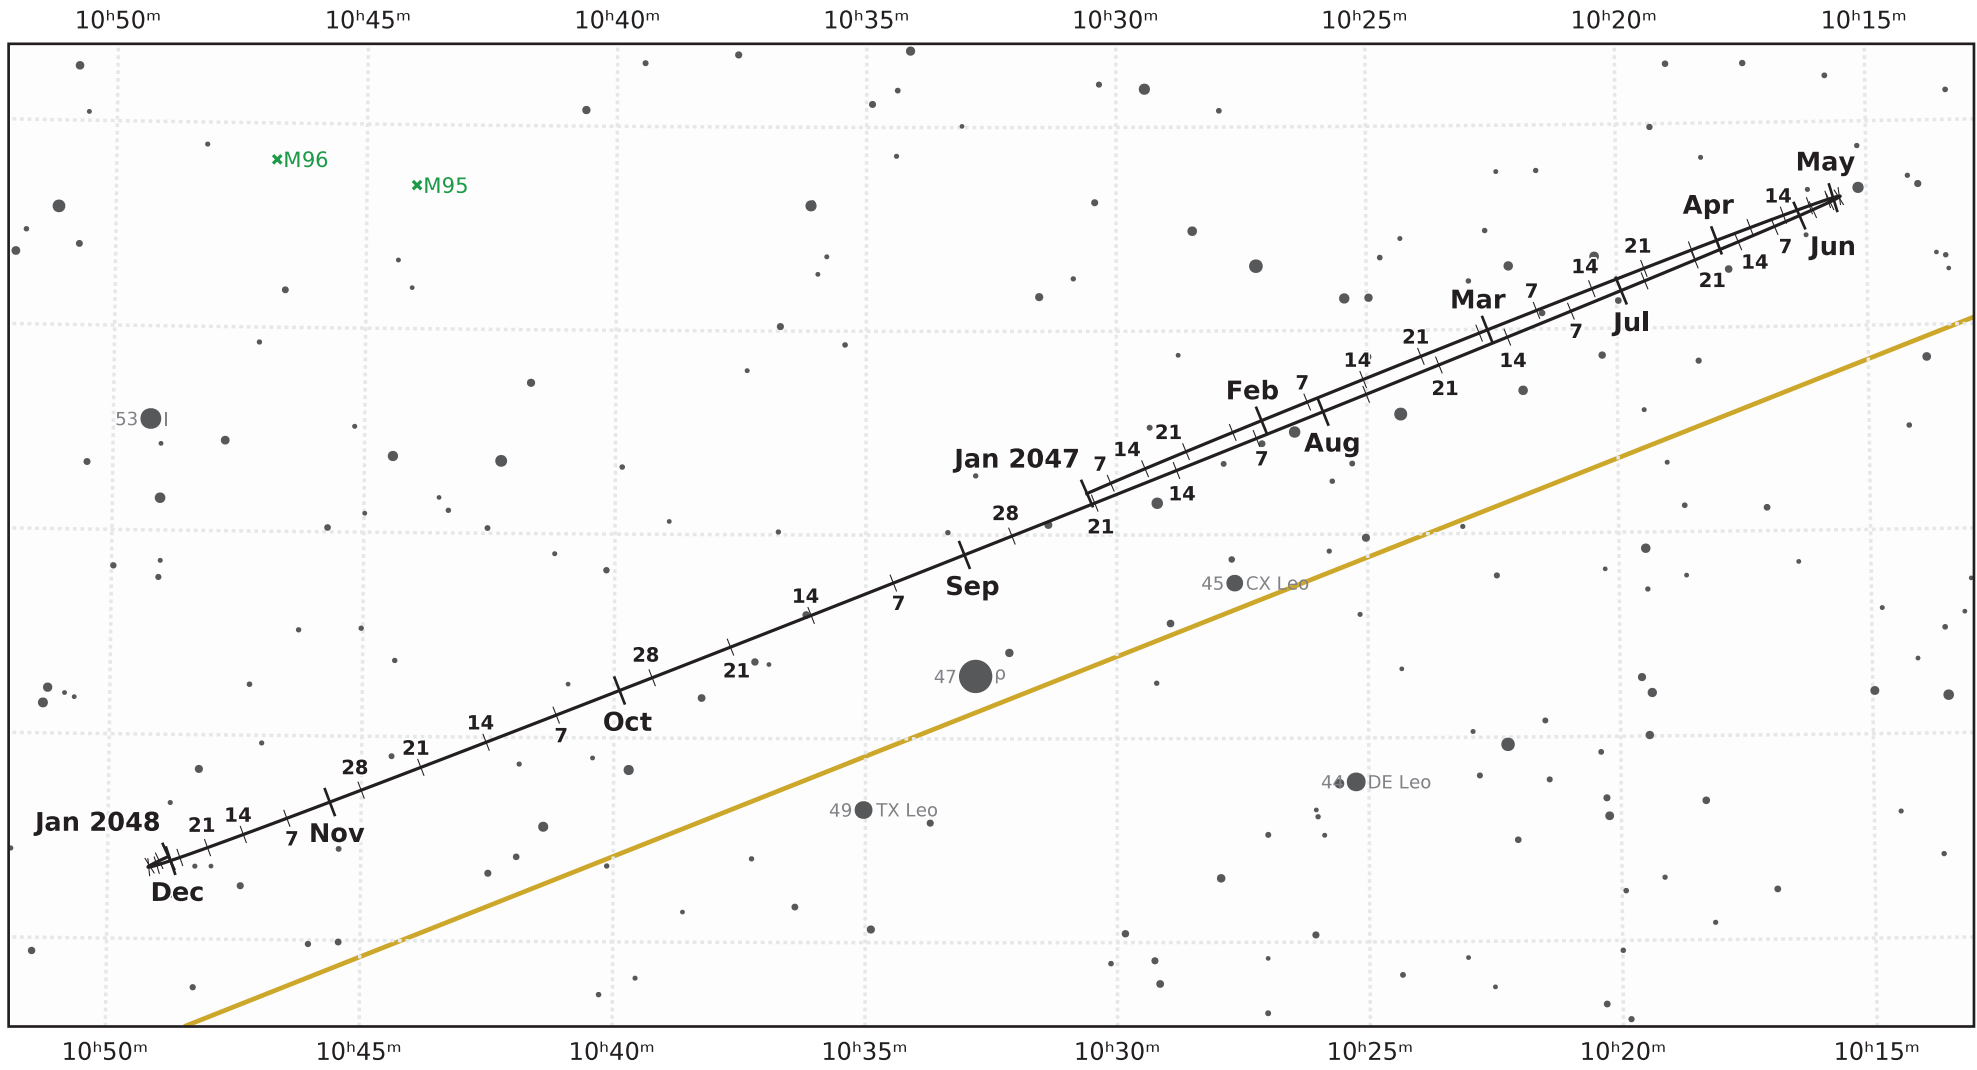

The path of Uranus in 2047

© Dominic Ford 2011–2021. Downloaded from <https://in-the-sky.org>

Magnitude scale: •10.0 •9.5 •9.0 •8.5 •8.0 •7.5 •7.0 •6.5 •6.0 •5.5 •5.0 •4.5 •4.0 •3.5

— The Equator — Ecliptic Plane — Galactic Plane