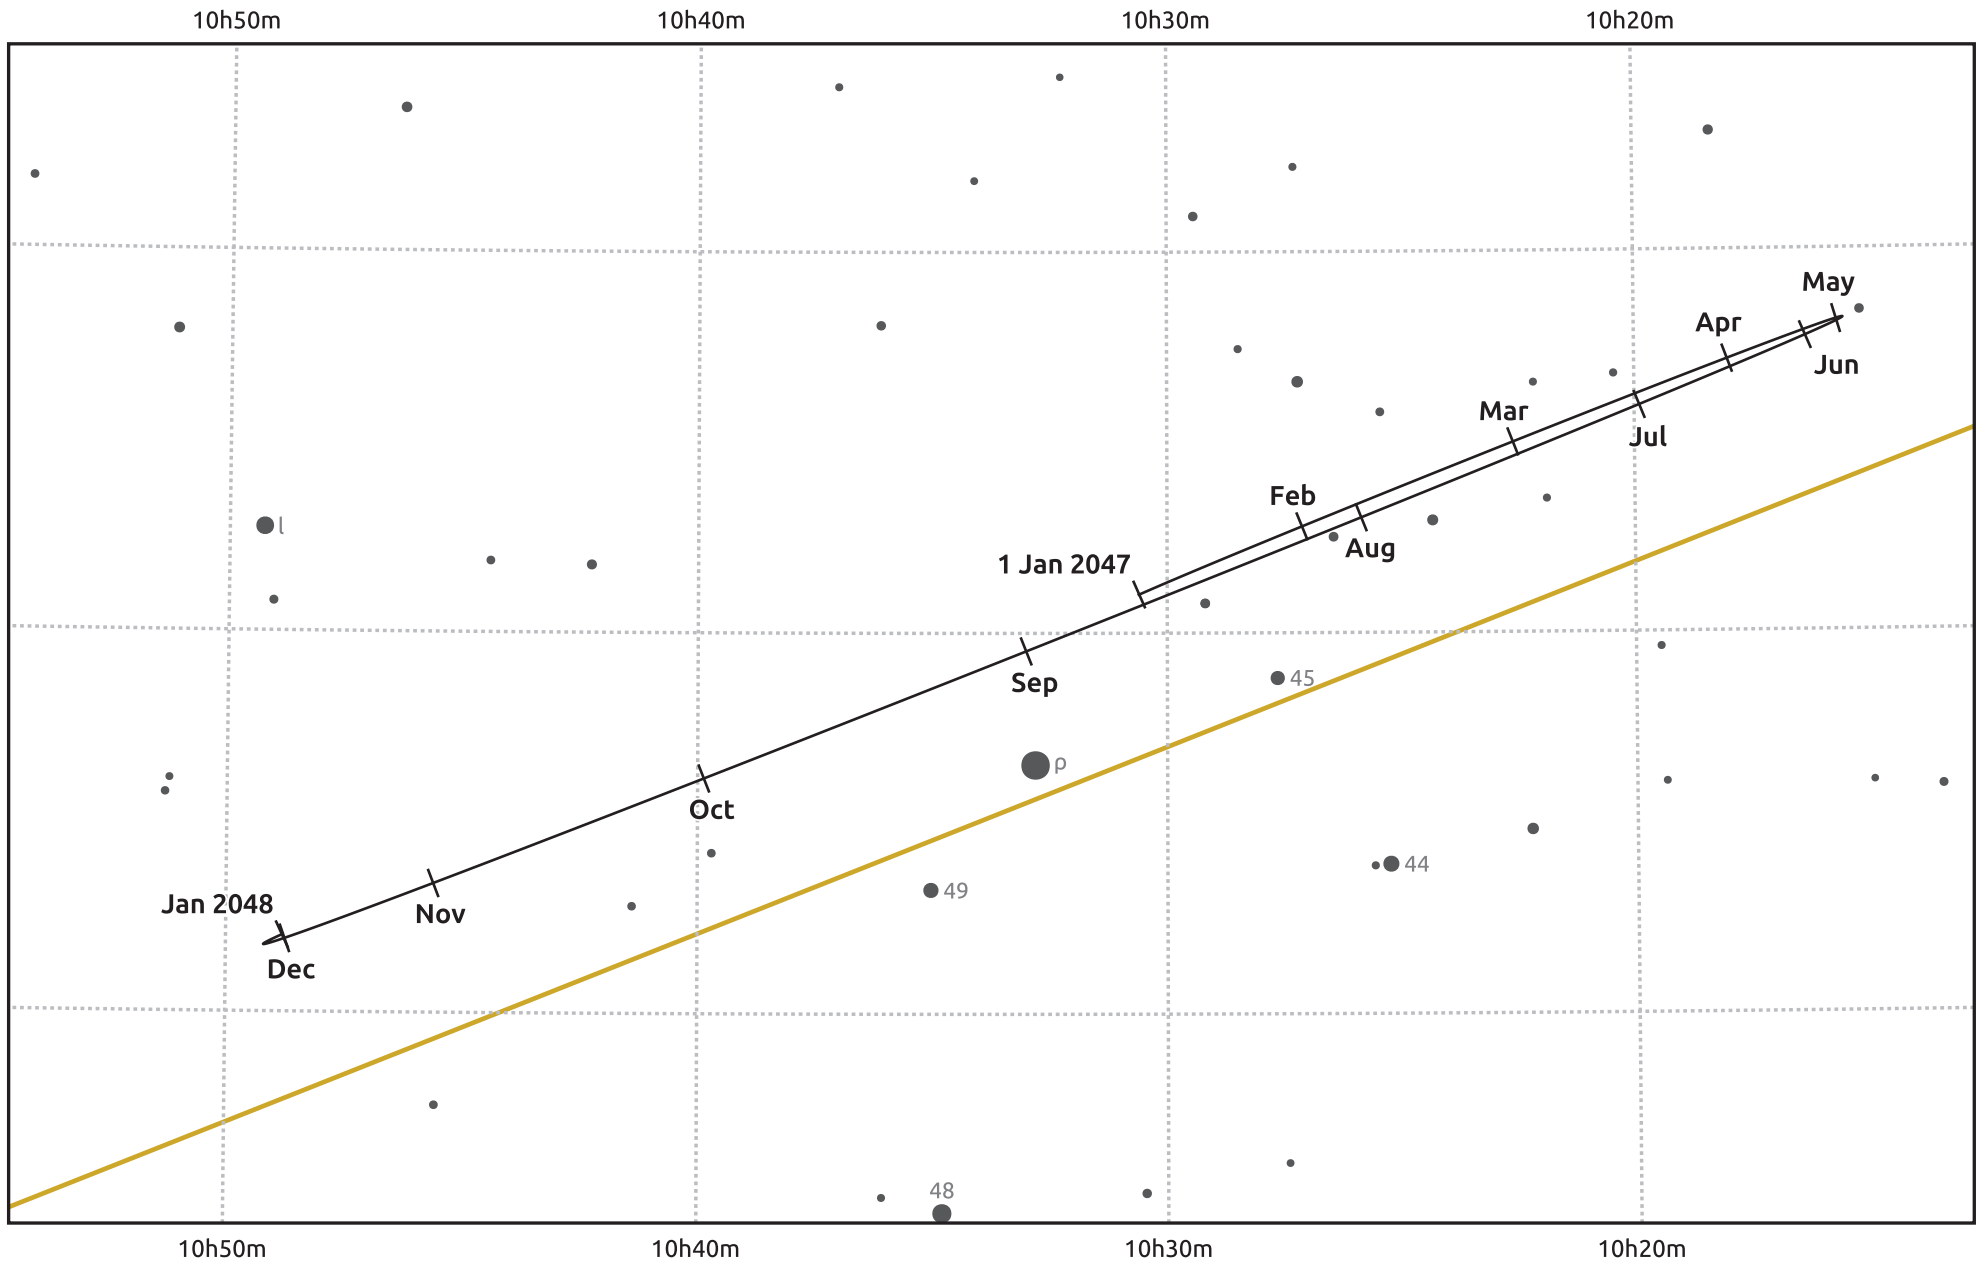

The path of Uranus in 2047

© Dominic Ford 2011–2025. Date markers placed at midnight UTC. Downloaded from <https://in-the-sky.org>

Magnitude scale: • 8.0 • 7.0 • 6.0 • 5.0 • 4.0 • 3.0

— Ecliptic Plane

- Galaxy
- Bright nebula
- Open cluster
- Globular cluster
- Planetary nebula

Date	Mag	Angular size
2047 Jan 1	5.4	4.0"
2047 Apr 1	5.4	4.0"
2047 Jul 1	5.5	3.7"
2047 Oct 1	5.6	3.7"
2048 Jan 1	5.4	4.0"