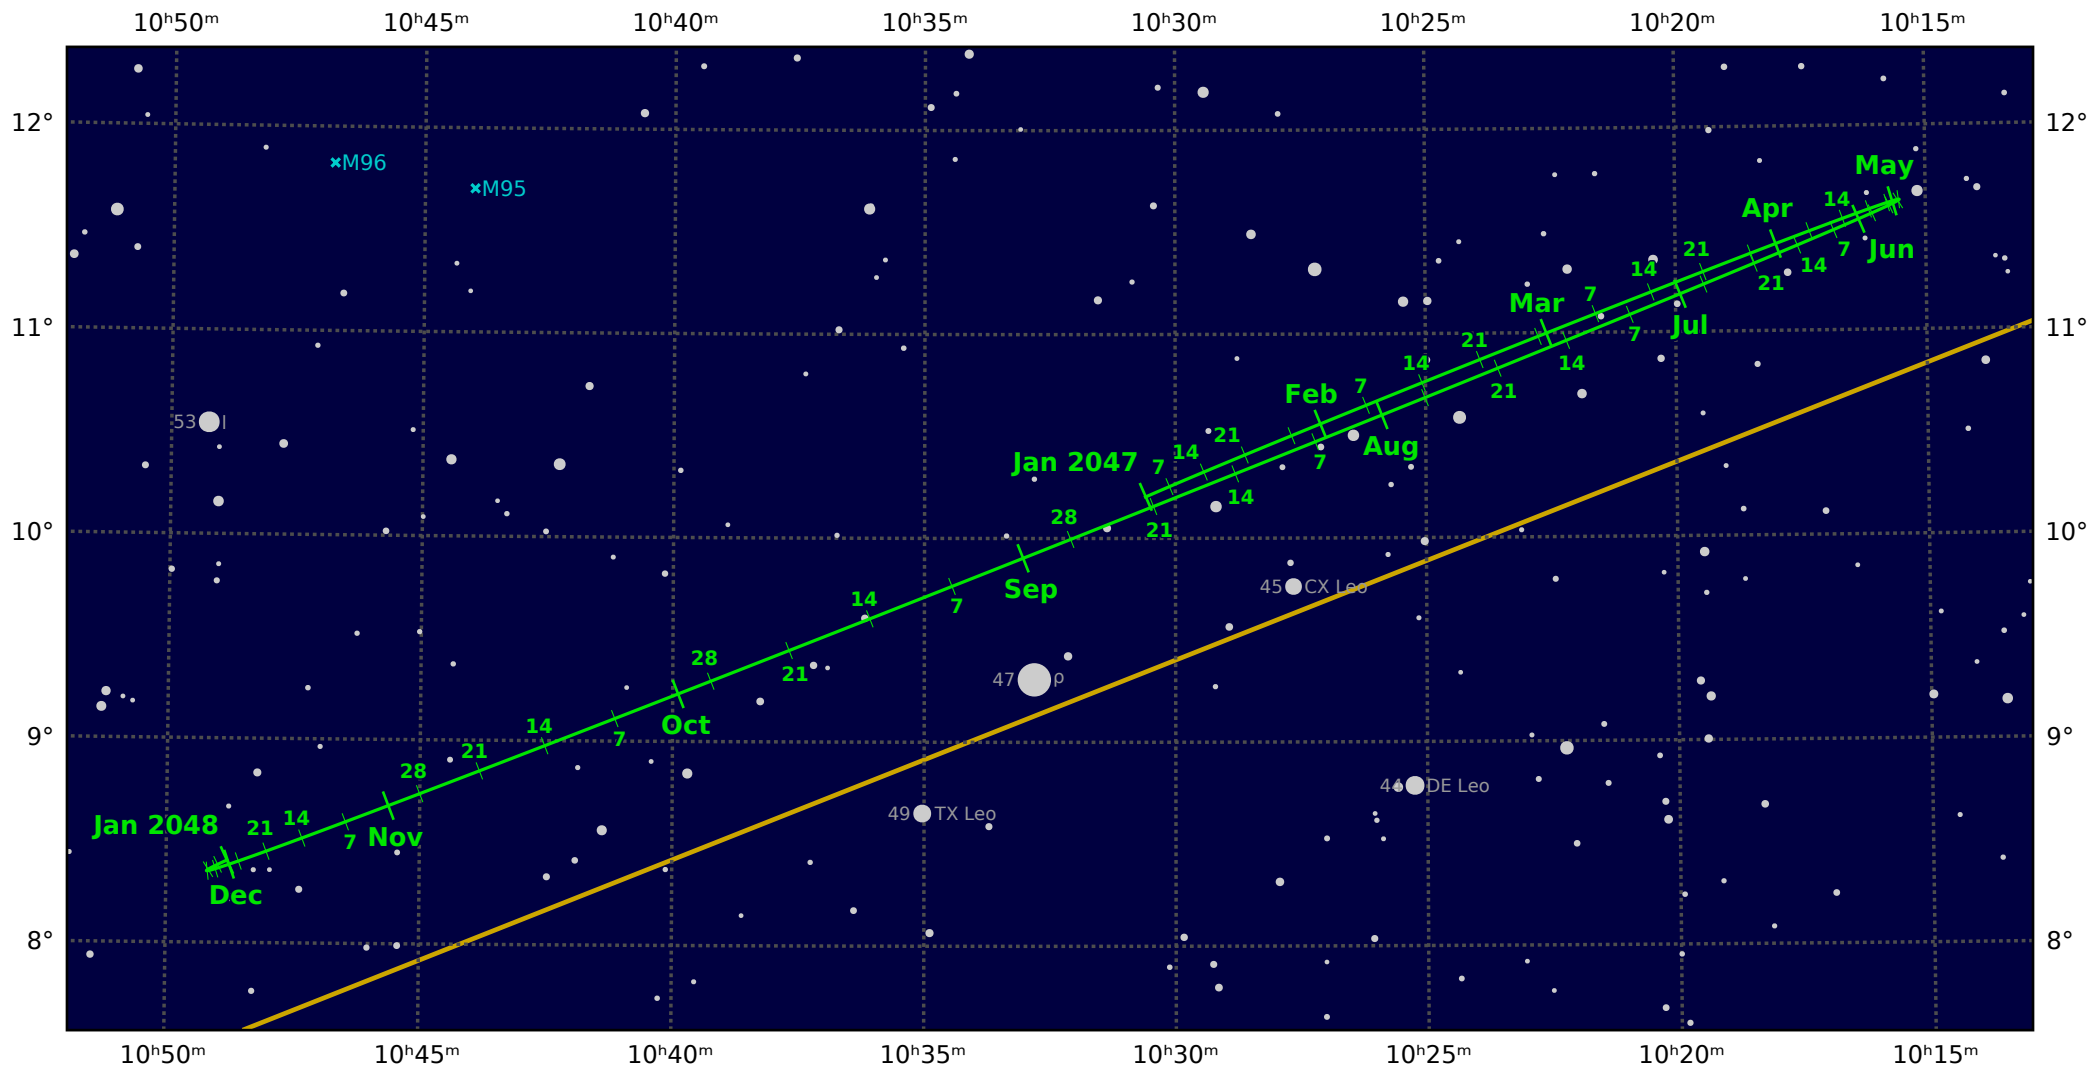

The path of Uranus in 2047

© Dominic Ford 2011-2021. Downloaded from <https://in-the-sky.org>

Magnitude scale: • 10.0 • 9.5 • 9.0 • 8.5 • 8.0 • 7.5 • 7.0 • 6.5 • 6.0 • 5.5 • 5.0 • 4.5 • 4.0 • 3.5

— Ecliptic Plane — Galactic Plane