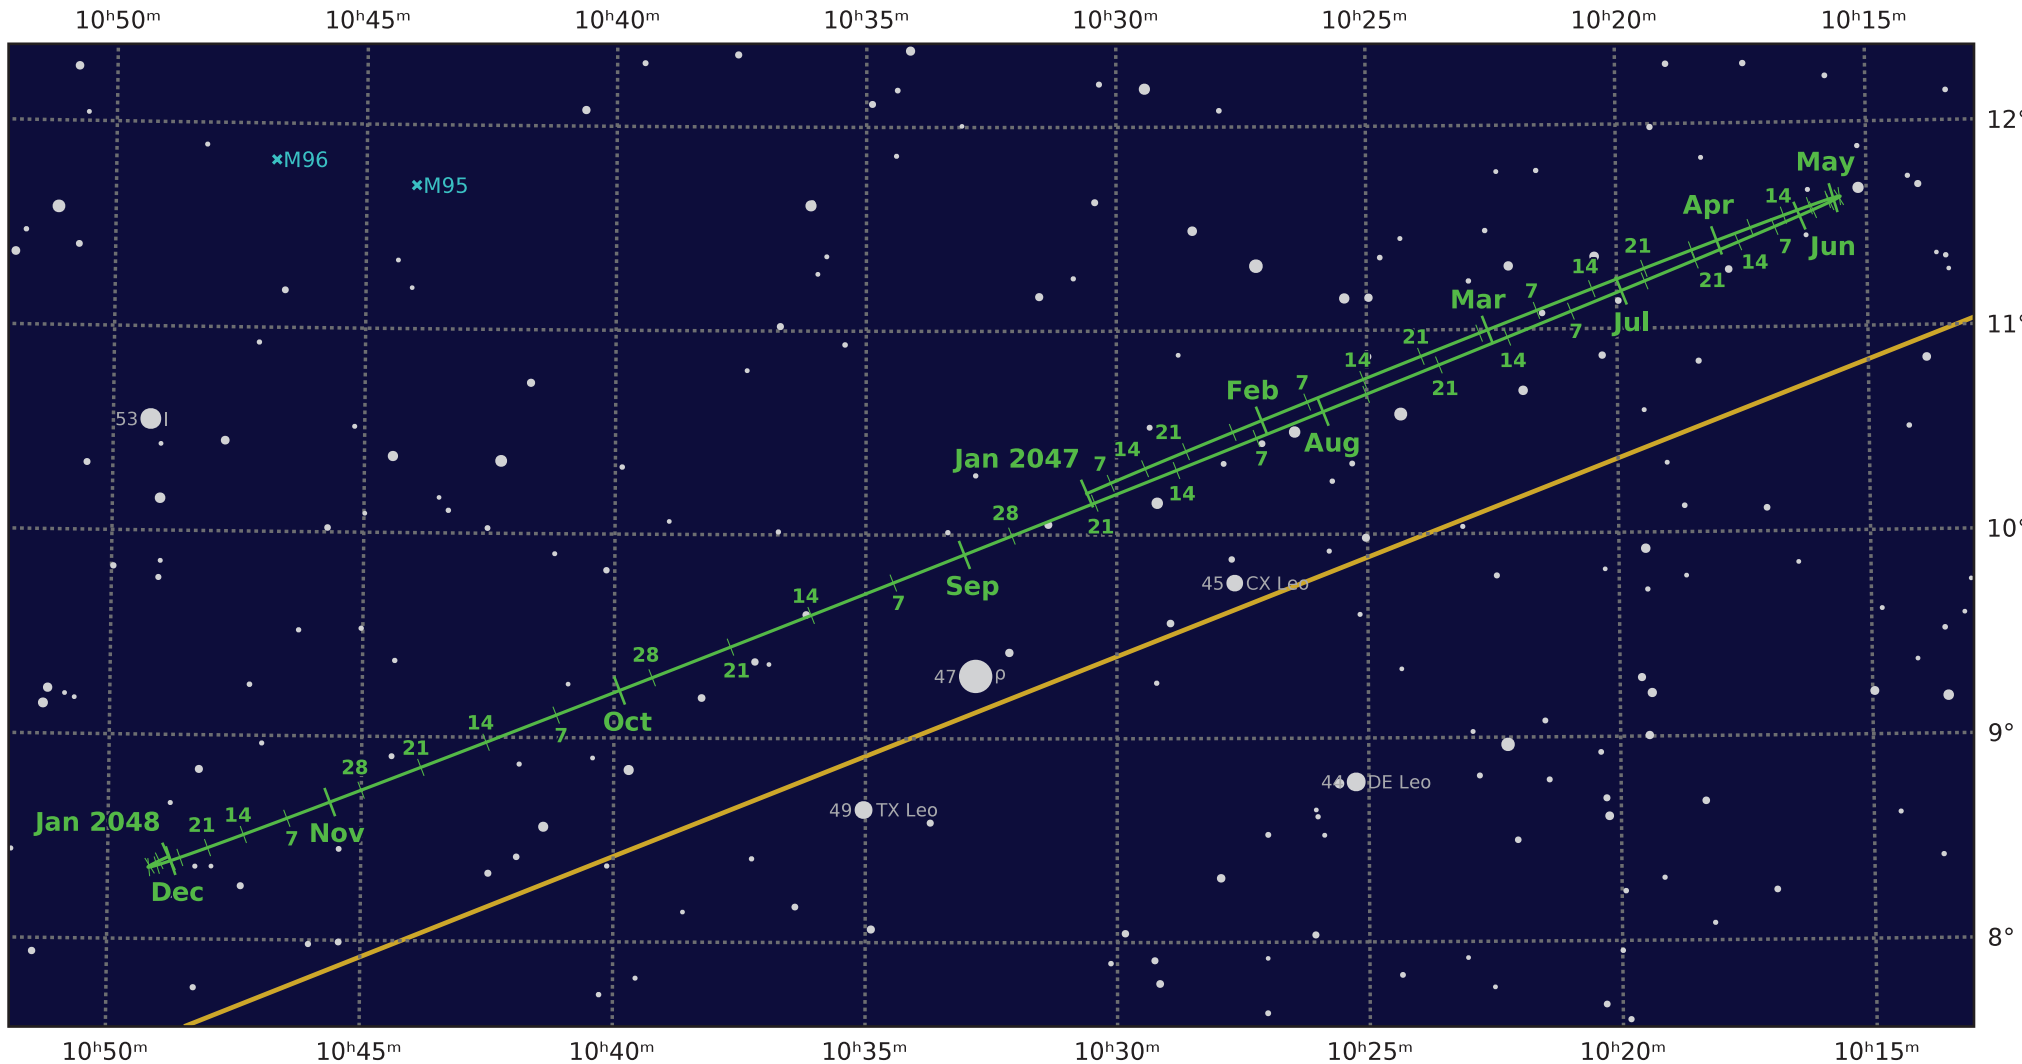

The path of Uranus in 2047

© Dominic Ford 2011–2021. Downloaded from <https://in-the-sky.org>

Magnitude scale: •10.0 •9.5 •9.0 •8.5 •8.0 •7.5 •7.0 •6.5 •6.0 •5.5 •5.0 •4.5 •4.0 •3.5

— Ecliptic Plane — Galactic Plane