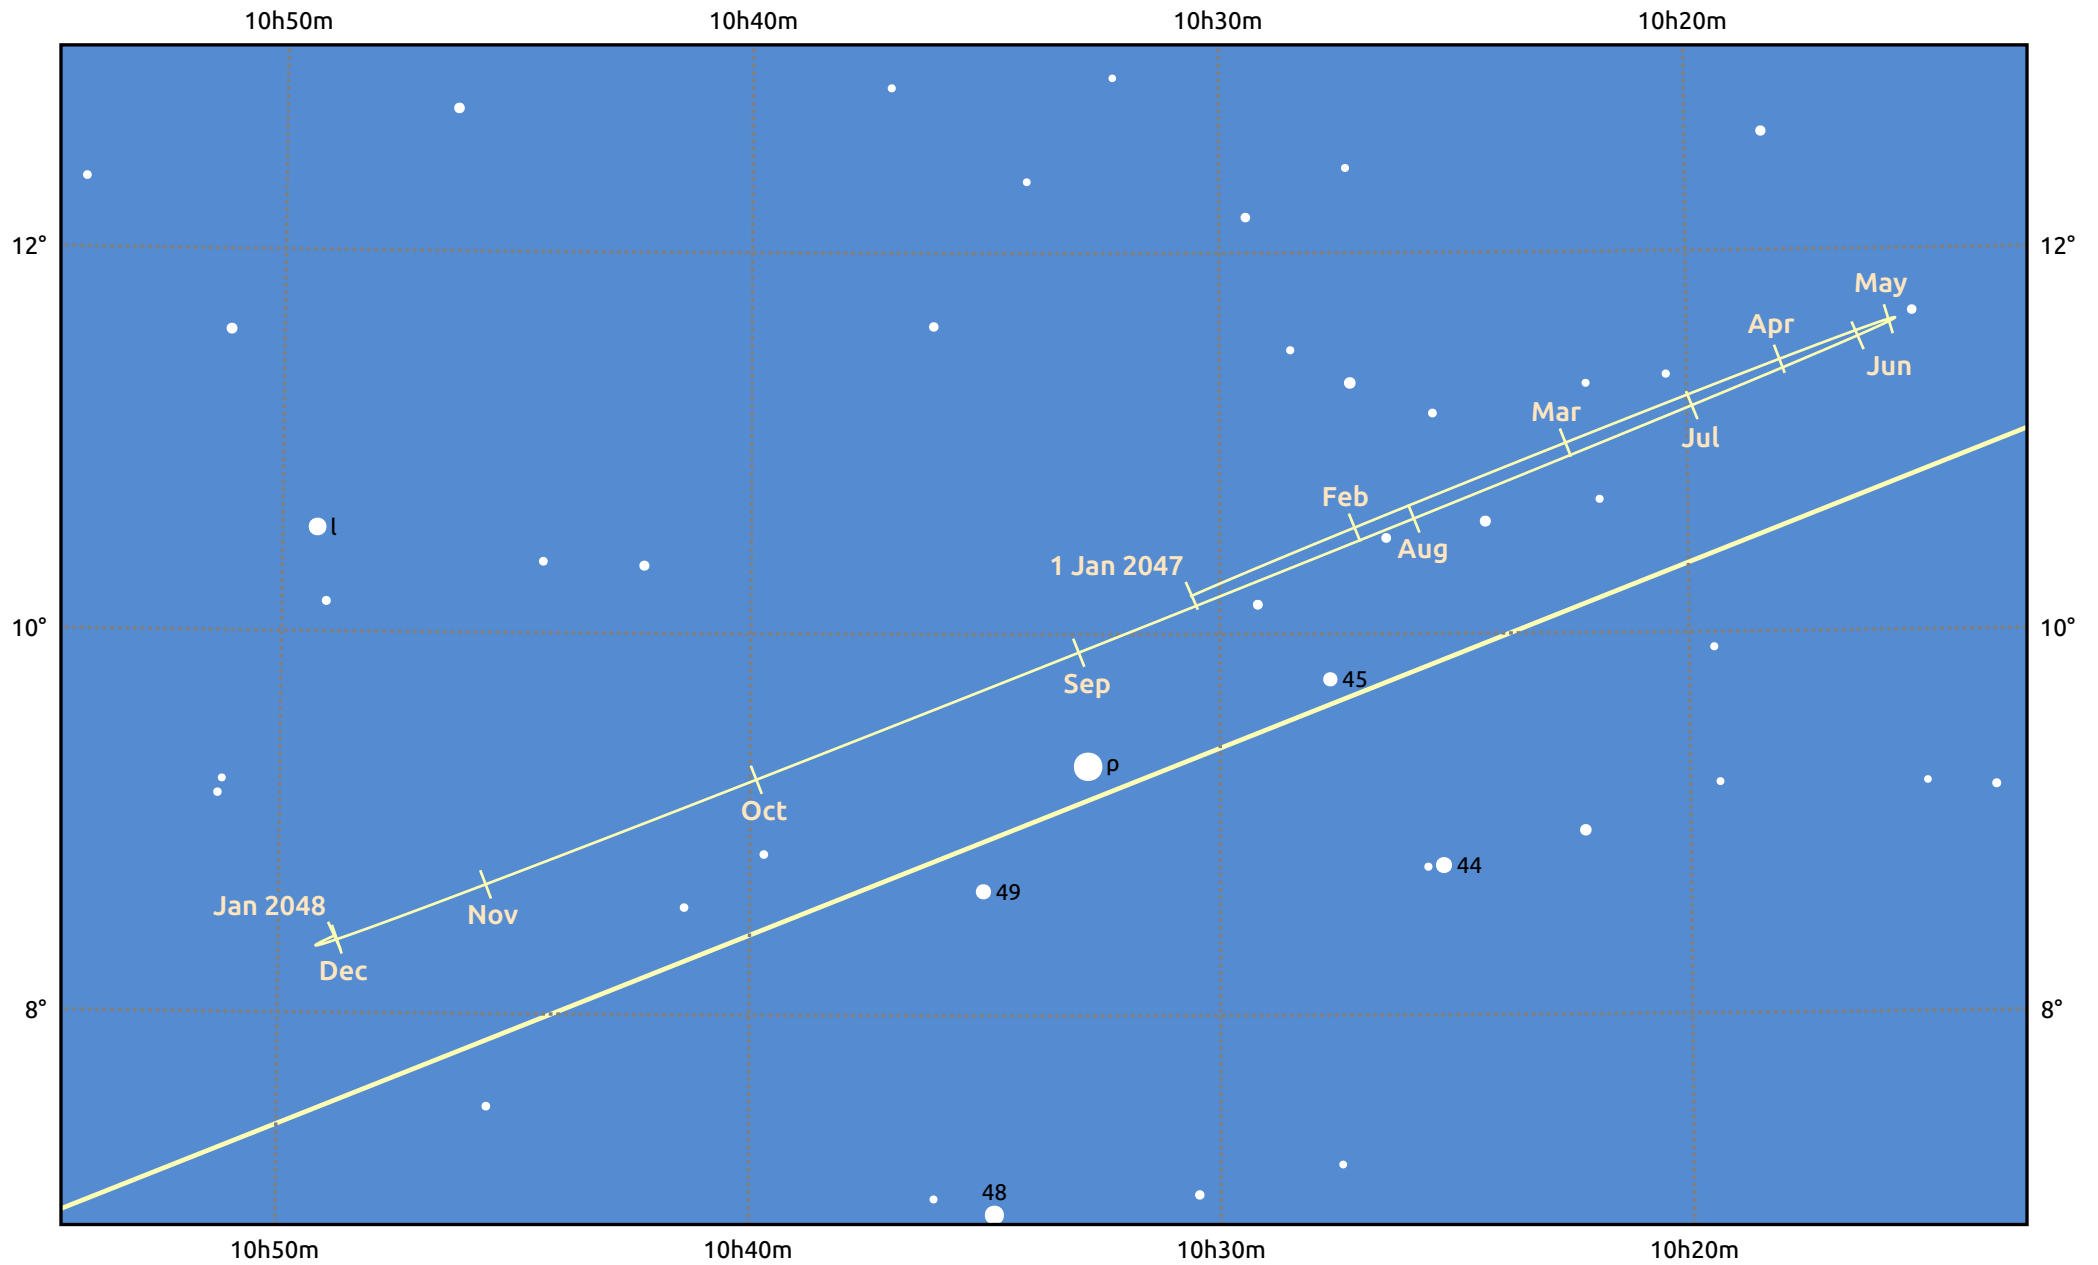

The path of Uranus in 2047

© Dominic Ford 2011–2025. Date markers placed at midnight UTC. Downloaded from <https://in-the-sky.org>

Magnitude scale: • 8.0 • 7.0 • 6.0 • 5.0 • 4.0 • 3.0

— Ecliptic Plane

Galaxy Bright nebula Open cluster Globular cluster Planetary nebula

Date	Mag	Angular size
2047 Jan 1	5.4	4.0"
2047 Apr 1	5.4	4.0"
2047 Jul 1	5.5	3.7"
2047 Oct 1	5.6	3.7"
2048 Jan 1	5.4	4.0"