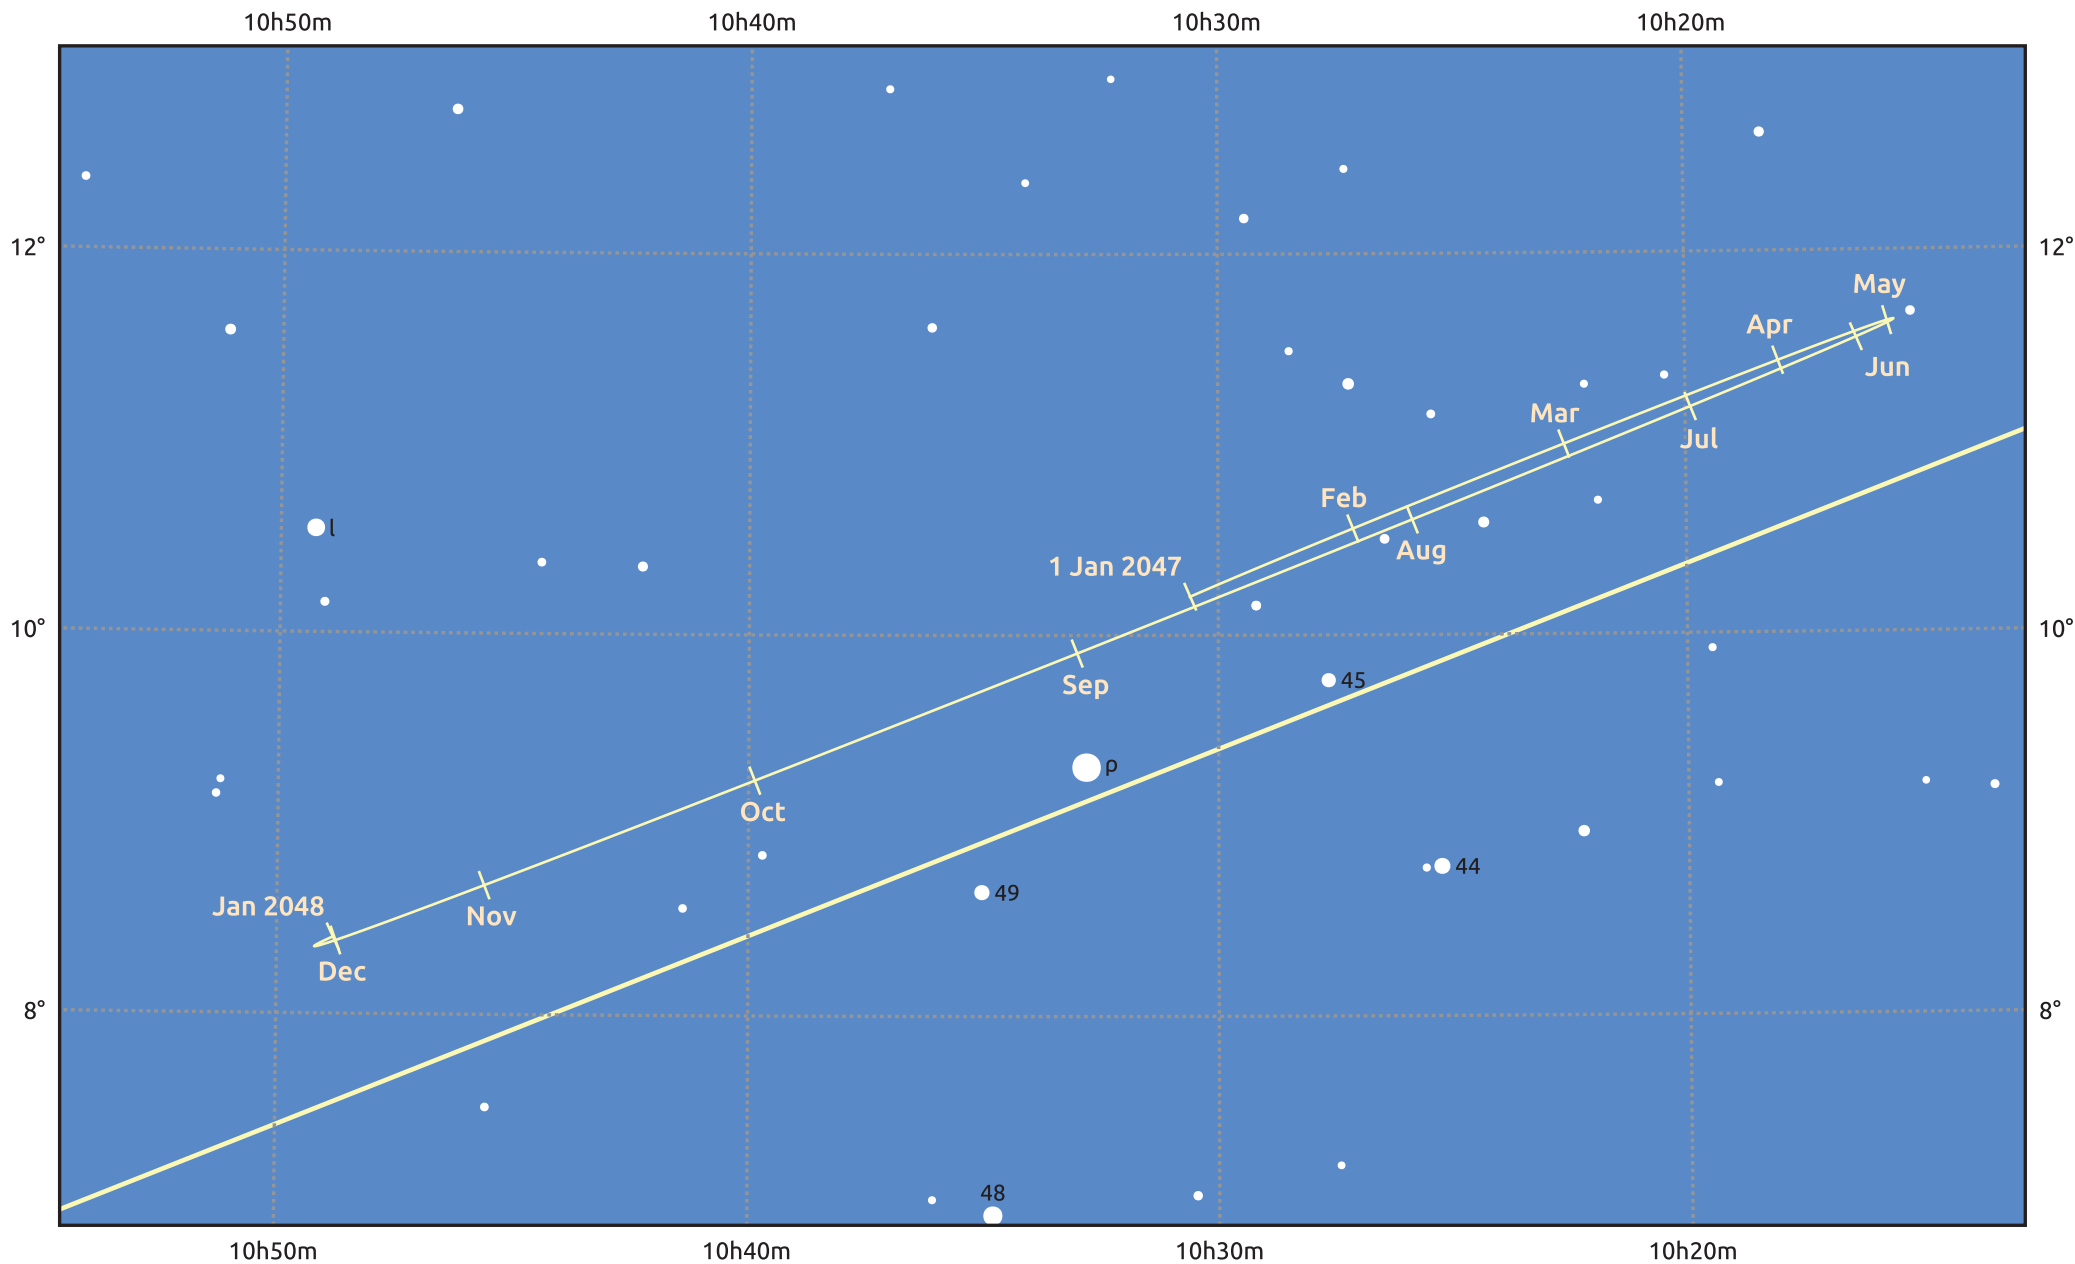

# The path of Uranus in 2047

© Dominic Ford 2011–2025. Date markers placed at midnight UTC. Downloaded from <https://in-the-sky.org>

Magnitude scale: ● 8.0 ● 7.0 ● 6.0 ● 5.0 ● 4.0 ● 3.0

— Ecliptic Plane

Galaxy   Bright nebula   Open cluster   Globular cluster   Planetary nebula

Date	Mag	Angular size
2047 Jan 1	5.4	4.0"
2047 Apr 1	5.4	4.0"
2047 Jul 1	5.5	3.7"
2047 Oct 1	5.6	3.7"
2048 Jan 1	5.4	4.0"