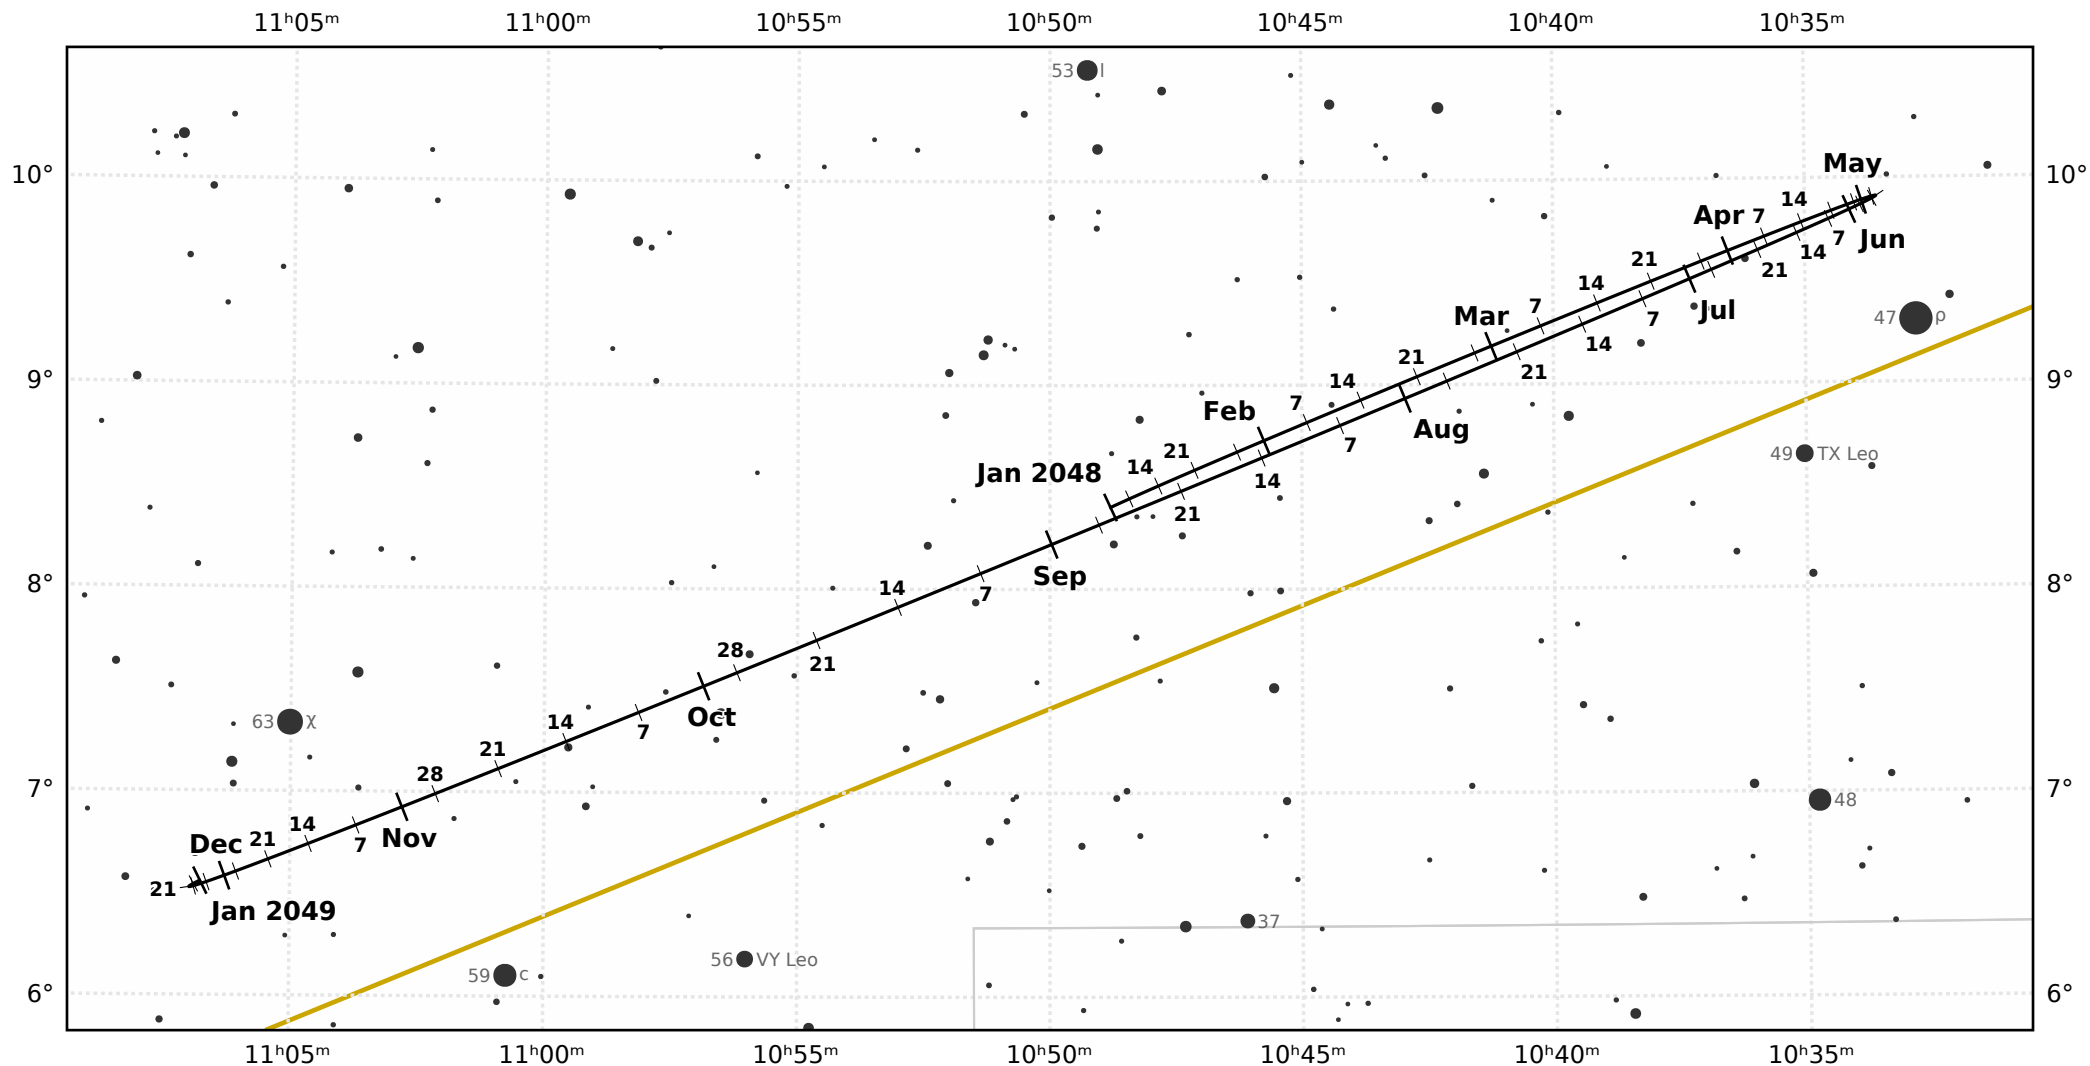

The path of Uranus in 2048

© Dominic Ford 2011-2021. Downloaded from <https://in-the-sky.org>

Magnitude scale: 10.0 9.5 9.0 8.5 8.0 7.5 7.0 6.5 6.0 5.5 5.0 4.5 4.0 3.5

— The Equator — Ecliptic Plane — Galactic Plane