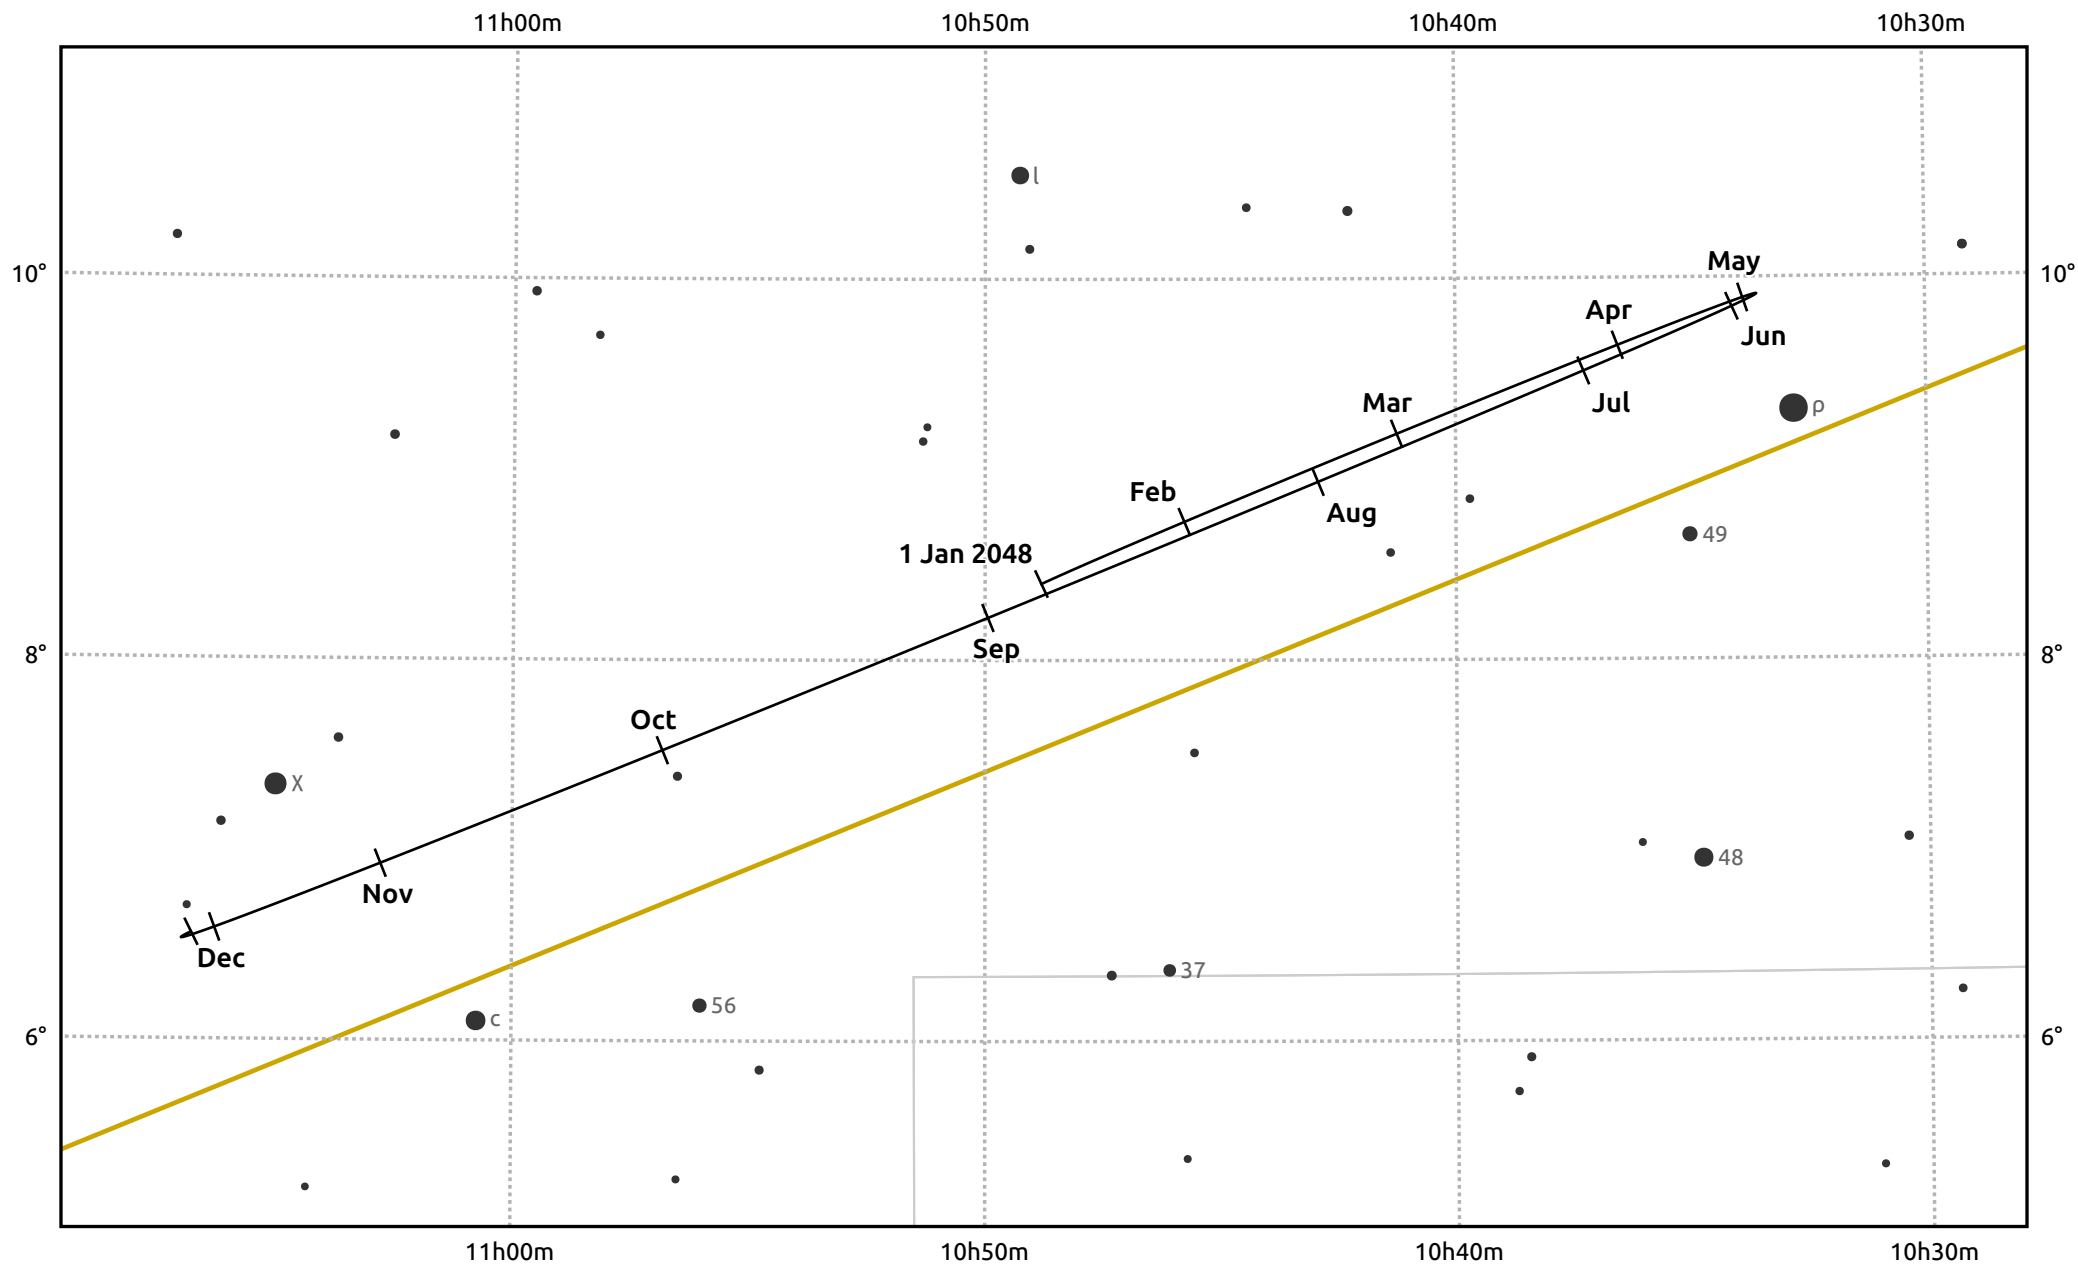

The path of Uranus in 2048

© Dominic Ford 2011–2025. Date markers placed at midnight UTC. Downloaded from <https://in-the-sky.org>

Magnitude scale: • 8.0 • 7.0 • 6.0 • 5.0 • 4.0 • 3.0

— Ecliptic Plane

Galaxy Bright nebula Open cluster Globular cluster Planetary nebula

Date	Mag	Angular size
2048 Jan 1	5.4	4.0"
2048 Apr 1	5.3	4.0"
2048 Jul 1	5.5	3.7"
2048 Oct 1	5.6	3.7"
2049 Jan 1	5.4	3.9"